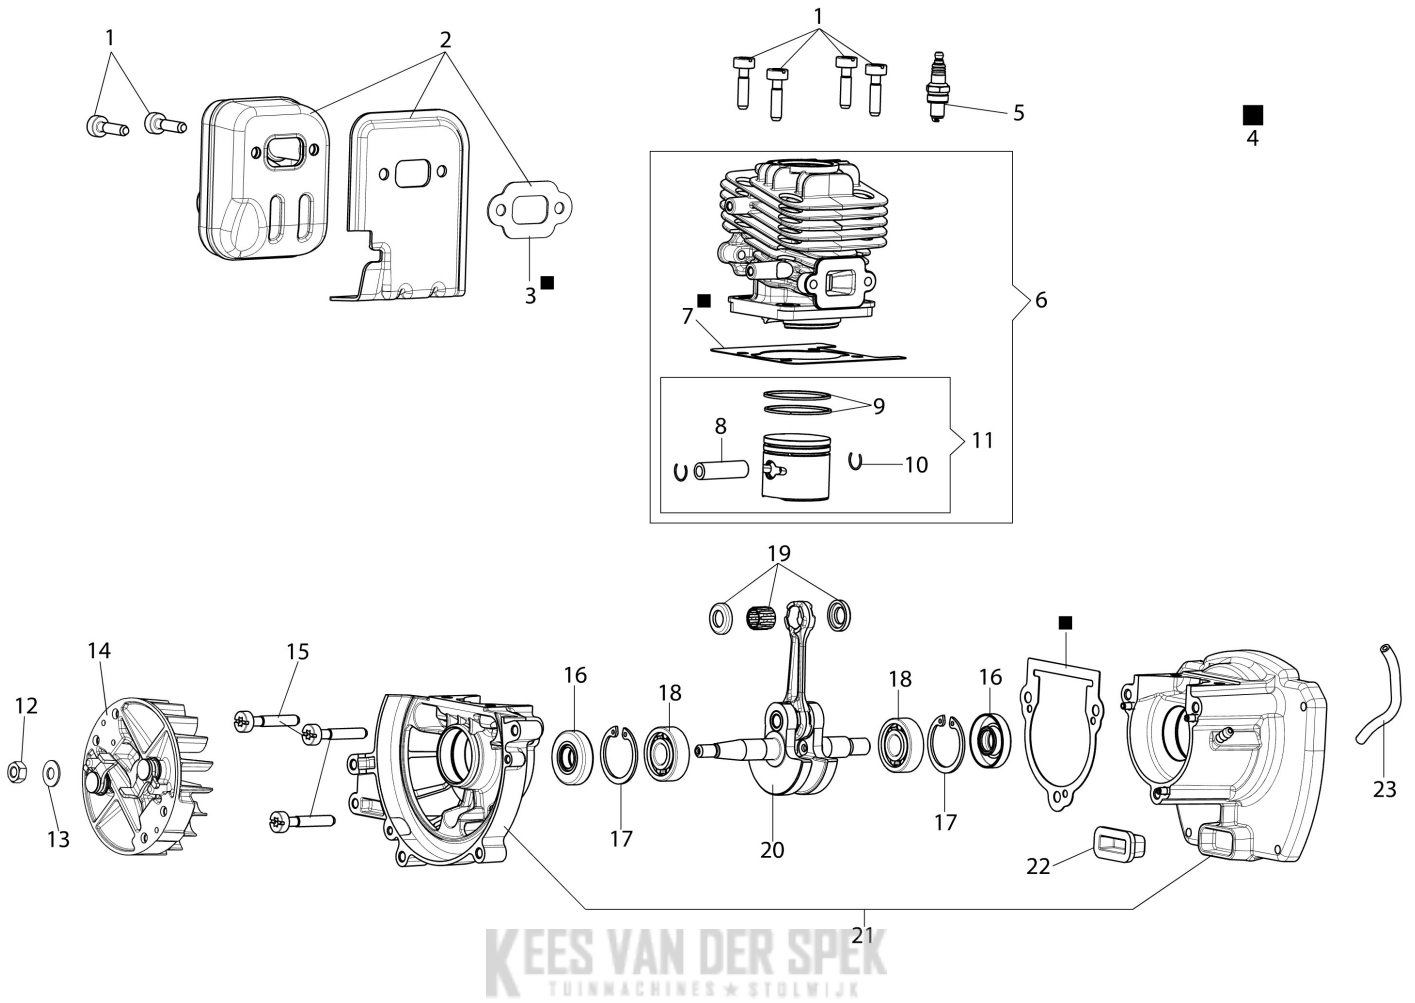

KEES VAN DER SPEK
TUINMACHINES ★ STOLWIJK

Illustratie Engine

Ref.Nu	Qty	Part number	Description	Validity from	Validity till	Notes	Bulletin
1	6	3891048R	Screw				
2	1	58090096	Muffler assy				
3	1	61370634R	Gasket				
4	1	58090098	Gasket set				
5	1	3055112	Spark plug				
6	1	61370606	Complete cylinder Ø32				
7	1	58090036AR	Gasket				
8	1	58070019R	Piston pin				
9	2	61370575R	Piston ring				
10	2	58070166BR	Ring				
11	1	61370605	Piston assy Ø32				
12	1	3912014R	Nut				
13	1	3819031R	Washer				
14	1	58090005AR	Flywheel				
15	3	3891057R	Screw				
16	2	3050042R	Seal ring				
17	2	3025018R	Ring				
18	2	3034029R	Bearing				
19	1	61370254	Set roller cage and washer				
20	1	58090033R	Crankshaft				
21	1	58090002AR	Crankcase assy				
22	1	58090059R	Support				
23	1	094600126	Tube				

KEES VAN DER SPEK
TUINMACHINES ★ STOLWIJK

Illustratie Ignition system

Ref.Nu	Qty	Part number	Description	Validity from	Validity till	Notes	Bulletin
1	4	3891038R	Screw				
2	2	3893060R	Screw				
3	1	58090050R	Starter assy				
4	1	093500397	Starter handle				
5	1	58070054R	Starter rope				
6	1	072700089R	Bushing				
7	1	61070036R	Spring				
8	1	58090016R	Starter pulley				
9	1	58090019R	Starter spring				
10	1	58090018R	Sprocket				
11	1	50160024	Screw				
12	1	58090061R	Cable				
13	2	3891020R	Screw				
14	1	58070053R	Spark plug cap				
15	1	2501023BR	Ignition coil				
16	2	50160218AR	Spacer				
17	1	3064034	Washer				
18	1	58090003R	Clutch driver				
19	4	3918007R	Washer				
20	1	61070090R	Spring				
21	1	61372171R	Set spacer				
22	2	015000044R	Screw				
23	1	61370557	Complete clutch				