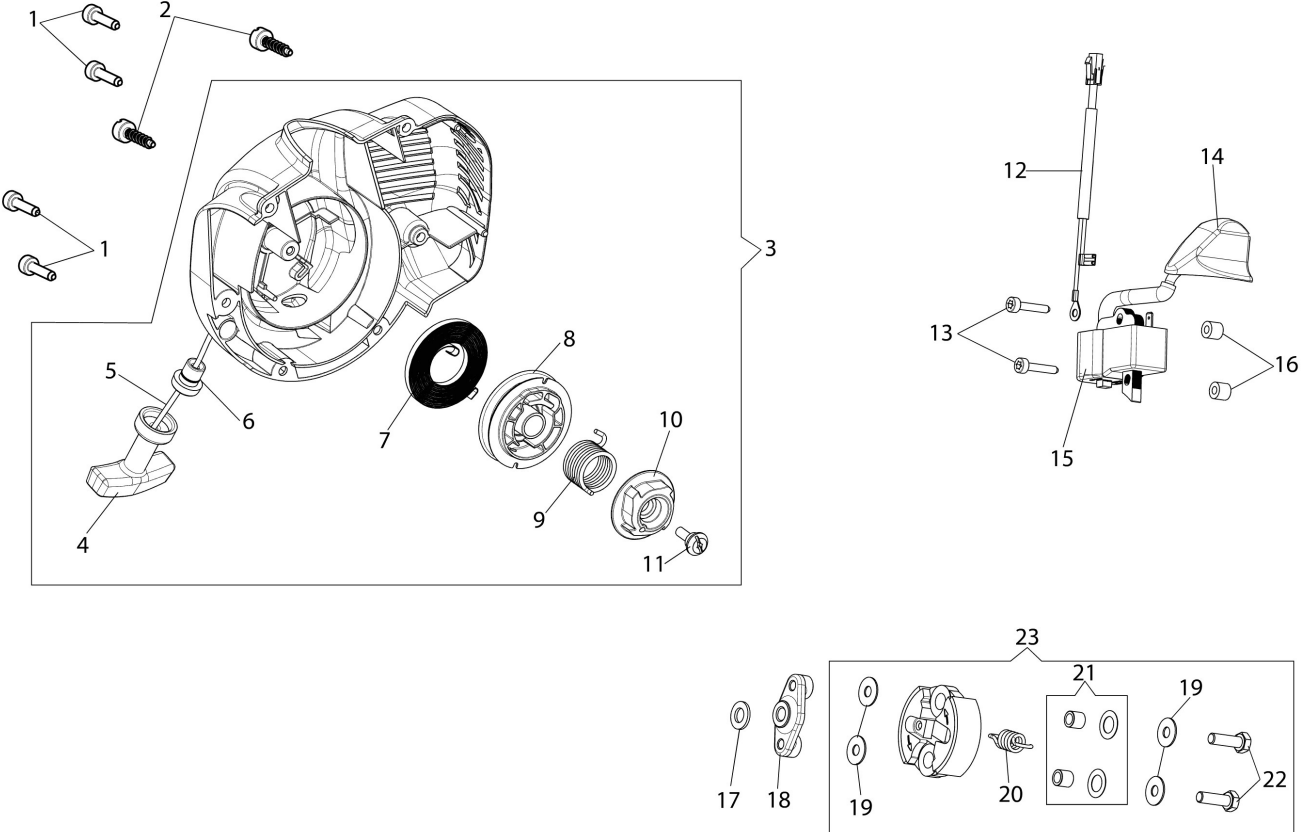

Illustratie Ignition system

Ref.Nu	Qty	Part number	Description	Validity from	Validity till	Notes	Bulletin
1	4	3891038R	Screw				
2	2	3893060R	Screw				
3	1	58090050R	Starter assy				
4	1	093500397	Starter handle				
5	1	58070054R	Starter rope				
6	1	072700089R	Bushing				
7	1	61070036R	Spring				
8	1	58090016R	Starter pulley				
9	1	58090019R	Starter spring				
10	1	58090018R	Sprocket				
11	1	50160024	Screw				
12	1	58090061R	Cable				
13	2	3891020R	Screw				
14	1	58070053R	Spark plug cap				
15	1	2501023BR	Ignition coil				
16	2	50160218AR	Spacer				
17	1	3064034	Washer				
18	1	58090003R	Clutch driver				
19	4	3918007R	Washer				
20	1	61070090R	Spring				
21	1	61372171R	Set spacer				
22	2	015000044R	Screw				
23	1	61370557	Complete clutch				

KEES VAN DER SPEK
TUINMACHINES ★ STOLWIJK