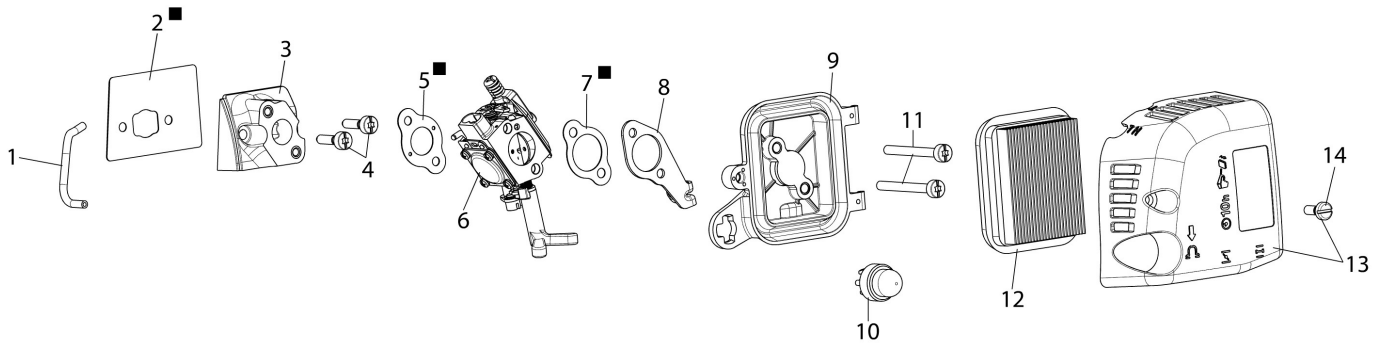

Illustratie Tank and air filter

■
26