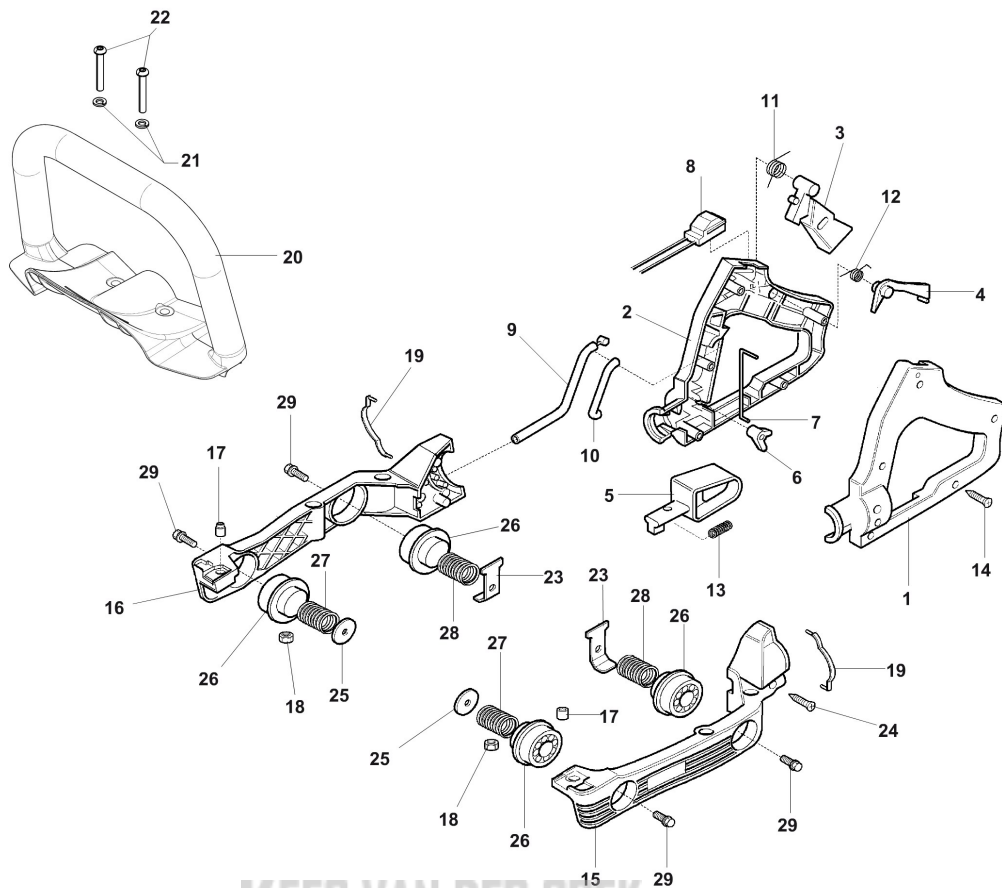

KEES VAN DER SPEK
TUINMACHINES ★ STOLWIJK

Illustratie Tank and air filter

■
26

KEES VAN DER SPEK
TUINMACHINES * STOLWIJK

Illustratie Tank and air filter

Ref.Nu	Qty	Part number	Description	Validity from	Validity till	Notes	Bulletin
1	1	58090060R	Tube				
2	1	58090039AR	Gasket				
3	1	58090040R	Flange				
4	2	3891048R	Screw				
5	1	61200196AR	Gasket				
6	1	2318008CR	Carburetor				
7	1	56570058R	Gasket				
8	1	58090044AR	Bracket				
9	1	58092007BR	Air filter support set				
10	1	2318817R	Air purge				
11	2	3891063R	Screw				
12	1	61170016R	Air filter				
13	1	58090097	Air filter cover				
14	1	58070223R	Screw				
15	1	58090100	Complete tank				
16	1	61070011AR	Breather valve				
17	2	50080134R	Tube				
18	1	3073023R	Tube				
19	1	094600450R	Fuel filter				
20	1	58070179AR	Washer				
21	1	50072009R	Cap				
22	1	099900090R	Ring				
23	2	58090009AR	Lower cover				
24	1	005000347AR	Grommet				
25	1	3891038R	Screw				
26	1	58090098	Gasket set				

KEES VAN DER SPEK
TUINMACHINES ★ STOLWIJK

KEES VAN DER SPEK
TUINMACHINES * STOLWIJK

Illustratie Handle

Ref.Nu	Qty	Part number	Description	Validity from	Validity till	Notes	Bulletin
1	1	W58040032	Half grip left				
2	1	W58040033	Half grip right				
3	1	W58040034	Throttle lever				
4	1	W58040035	Lever				
5	1	W58040036	Lever				
6	1	W58040037	Pin				
7	1	W58040038	Throttle rod				
8	1	W58070014R	Switch				
9	1	W58070015R	Throttle cable				
10	1	W58040041	Spacer				
11	1	W58040042	Spring				
12	1	W58040043	Spring				
13	1	W58040044	Spring				
14	5	W58040045	Screw				
15	1	W58040046	Support left				
16	1	W58040047	Support right				
17	2	W58040048	Spacer				
18	2	W58040023R	Nut				
19	2	W58040050	Gasket				
20	1	58090035BR	Front handle				
21	2	3819010R	Washer				
22	2	3901088R	Screw				
23	2	W58040063	Support				
24	3	W58040055	Screw				
25	1	W58040064	Washer				
26	4	W58040057R	Spring support				
27	2	W58040058R	Spring				
28	2	W58040059R	Spring				
29	4	W58040025	Screw				