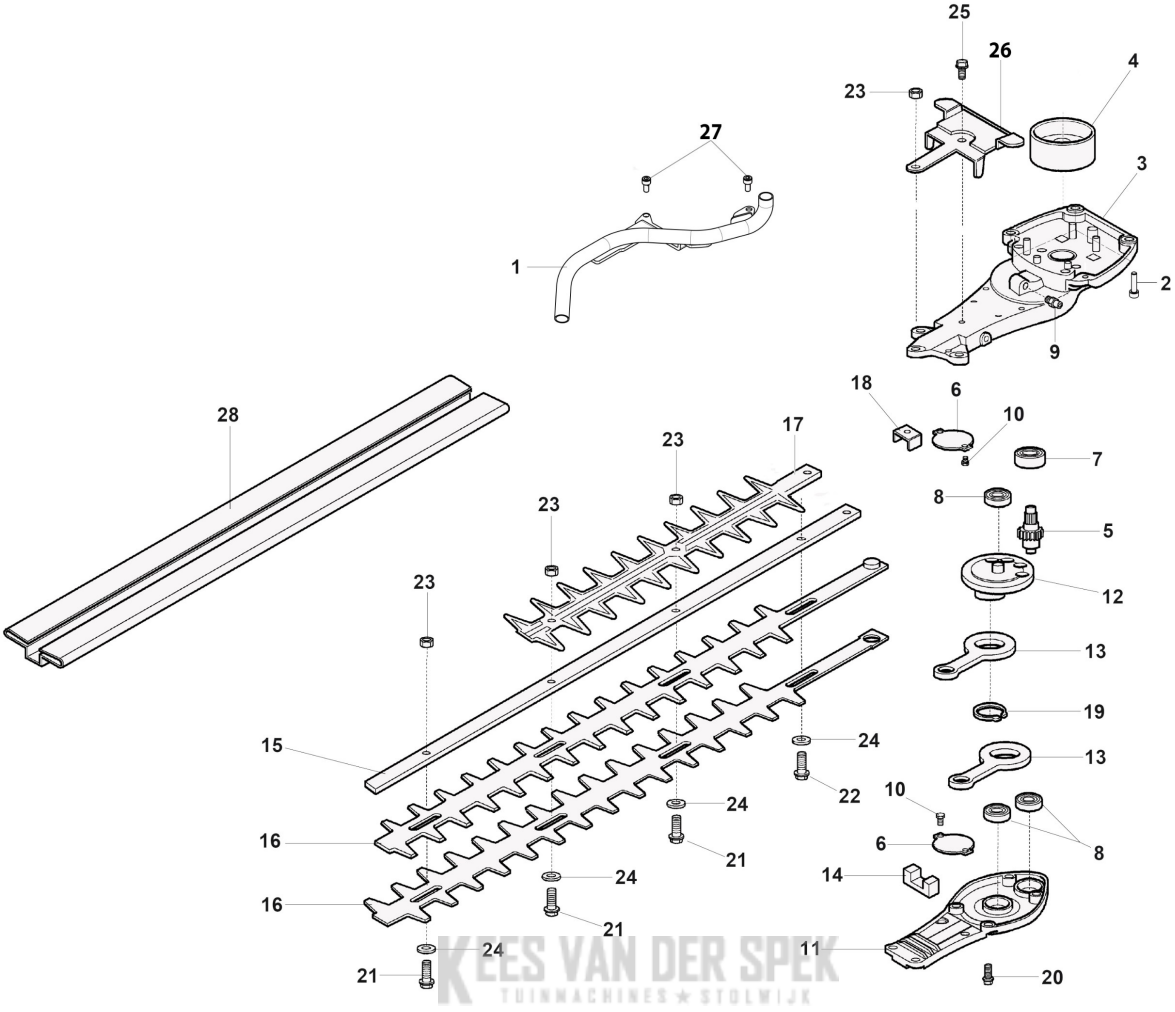

KEES VAN DER SPEK
TUINMACHINES ★ STOLWIJK

KEES VAN DER SPEK
TUINMACHINES * STOLWIJK

Illustratie Handle

Ref.Nu	Qty	Part number	Description	Validity from	Validity till	Notes	Bulletin
1	1	W58040032	Half grip left				
2	1	W58040033	Half grip right				
3	1	W58040034	Throttle lever				
4	1	W58040035	Lever				
5	1	W58040036	Lever				
6	1	W58040037	Pin				
7	1	W58040038	Throttle rod				
8	1	W58070014R	Switch				
9	1	W58070015R	Throttle cable				
10	1	W58040041	Spacer				
11	1	W58040042	Spring				
12	1	W58040043	Spring				
13	1	W58040044	Spring				
14	5	W58040045	Screw				
15	1	W58040046	Support left				
16	1	W58040047	Support right				
17	2	W58040048	Spacer				
18	2	W58040023R	Nut				
19	2	W58040050	Gasket				
20	1	58090035BR	Front handle				
21	2	3819010R	Washer				
22	2	3901088R	Screw				
23	2	W58040063	Support				
24	3	W58040055	Screw				
25	1	W58040064	Washer				
26	4	W58040057R	Spring support				
27	2	W58040058R	Spring				
28	2	W58040059R	Spring				
29	4	W58040025	Screw				

KEES VAN DER SPEK
TUINMACHINES ★ STOLWIJK

Illustratie Blades assy

Ref.Nu	Qty	Part number	Description	Validity from	Validity till	Notes	Bulletin
1	1	58090028BR	Exhaust pipe				
2	3	3801011R	Screw				
3	1	W58070012R	Upper case				
4	1	W58070011R	Clutch drum				
5	1	W58040005	Sprocket				
6	2	W58040006	Plate				
7	1	W58040007R	Bearing				
8	3	W58040008R	Bearing				
9	1	W58040009	Nipple				
10	1	W58040010	Screw				
11	1	W58040011	Cover				
12	1	W58040012	Chain sprocket				
13	2	W58040013R	Connecting rod				
14	1	W58040014	Felt				
15	1	W58040015	Blade guide 600mm				
16	2	W58070005R	Blade 600mm				
17	1	W58040082	Guard				
18	1	W58040018	Plate				
19	1	W58040019	Ring				
20	6	W58070013R	Screw				
21	3	W58040021R	Screw				
22	1	W58040022	Screw				
23	4	W58040023R	Nut				
24	4	W58040024R	Washer				
25	1	W58070010R	Screw				
26	1	W58040029	Bracket				
27	2	3801052R	Screw				
28	1	W58040028	Guard				