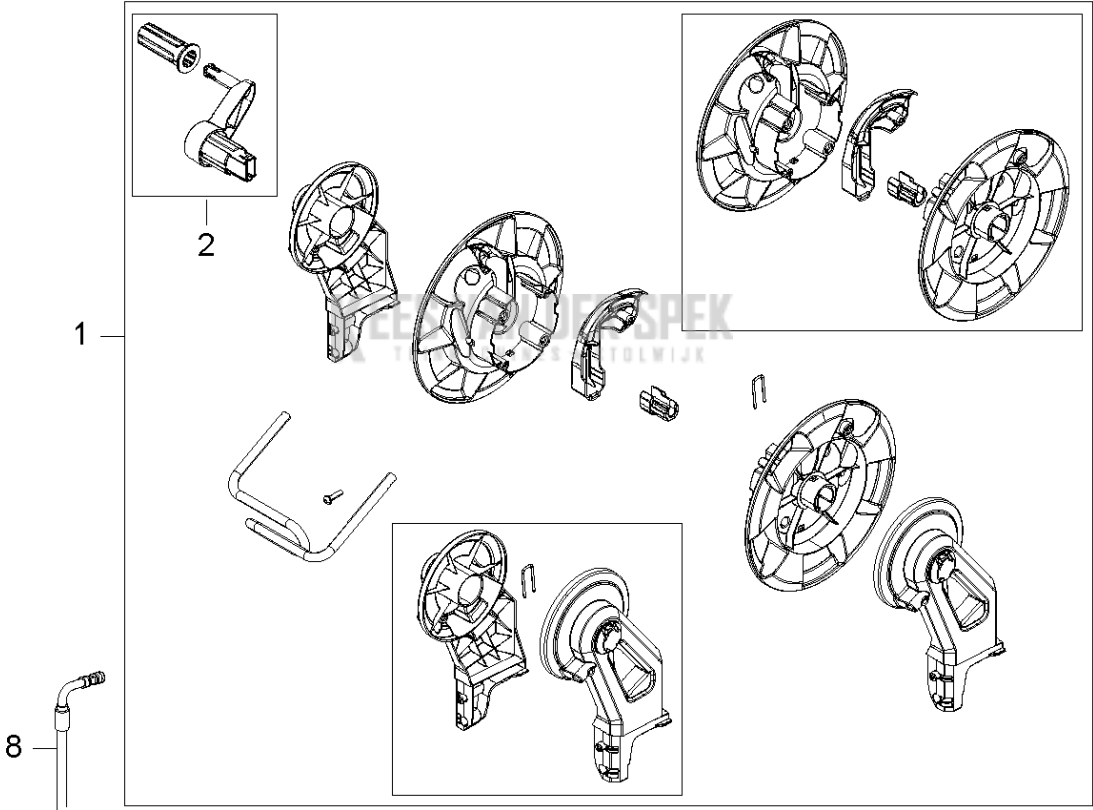

PW 360, 2017-10

Ref	Part No	Description	Remark	QTY KIT
1	592 61 76-36	GUN	G5 GUN DARK GREY	1
5	592 61 76-87	TUBE	PRESSURE TUBE W. O-RING	1
6	740 48 11-02	O-RING	O-RING 10.82X1.78	1
9	592 61 76-06	NOZZLE	C&C FOAMSPRAYER WITH BOTTLE	1
10	592 61 76-05	NOZZLE	C&C POWER SPEED TURQUOISE	1
11	592 61 76-85	NOZZLE	PR TORNADO RED2 LINES CLICK (EU, GB)	1
11	592 61 76-84	NOZZLE	PR TORNADO DARK BLUE (AU)	1
12	592 61 76-34	TUBE	G4 NOZZLE TUBE 55MM DARK GREY	1
14	592 61 76-57	NOZZLE	LOW PRESSURE NOZZLE W.O-RINGS	1
15	592 61 76-73	O-RING	O-RING 9.0X2.6 SH90 NBR	1
17	592 61 76-43	HOSE	HOSE STEEL ARMED 10M FOR MODEL	1
18	740 42 03-00	O-RING	O-RING 5.1X1.6 VITON SH 90	1
19	592 61 76-69	O-RING	O-RING 10X2 ULTRATHIN 2	

HOSE REEL
PW 360

2017.05.31
2017.06.13

HOSE REEL

PW 360, 2017-10

Ref	Part No	Description	Remark	QTY KIT
1	592 61 76-38	HANDLE	HOSE REEL COMPLETE DARK GREY	1
2	593 09 56-01	HANDLE	HANDLE COMPLETE OF HOSE REEL	1
8	592 61 76-43	HOSE	HOSE STEEL ARMED 10M FOR MODEL	1

OVERVIEW

PW 360

2017.04.06

2017.08.02

OVERVIEW

PW 360, 2017-10

Ref	Part No	Description	Remark	QTY KIT
5	592 61 77-02	KNOB	SWITCH KNOB BLACK KIT	1
6	592 61 76-68	O-RING	O-RING 10.2X2.5 NBR 70	1
8	592 61 77-04	SWITCH	SWITCH ON/OFF WITH SHAFT	1
13	593 00 23-01	HOLDER	LANCE HOLDER BOTTOM	1
14	592 61 76-54	HOSE	INTERNAL HOSE STEEL XTRA	1
16	592 61 77-14	INLET	WATER INLET NA01	3
28	593 09 58-01	HOLDER	LANCE HOLDER TOP DARK GREY	1
43	593 13 07-01	CAPACITOR	CAPACITOR 25UF (AU)	1
43	592 61 76-10	CAPACITOR	CAPACITOR 35MF (EU, UK)	1
45	592 61 76-52	GASKET	INLET GASKET	1