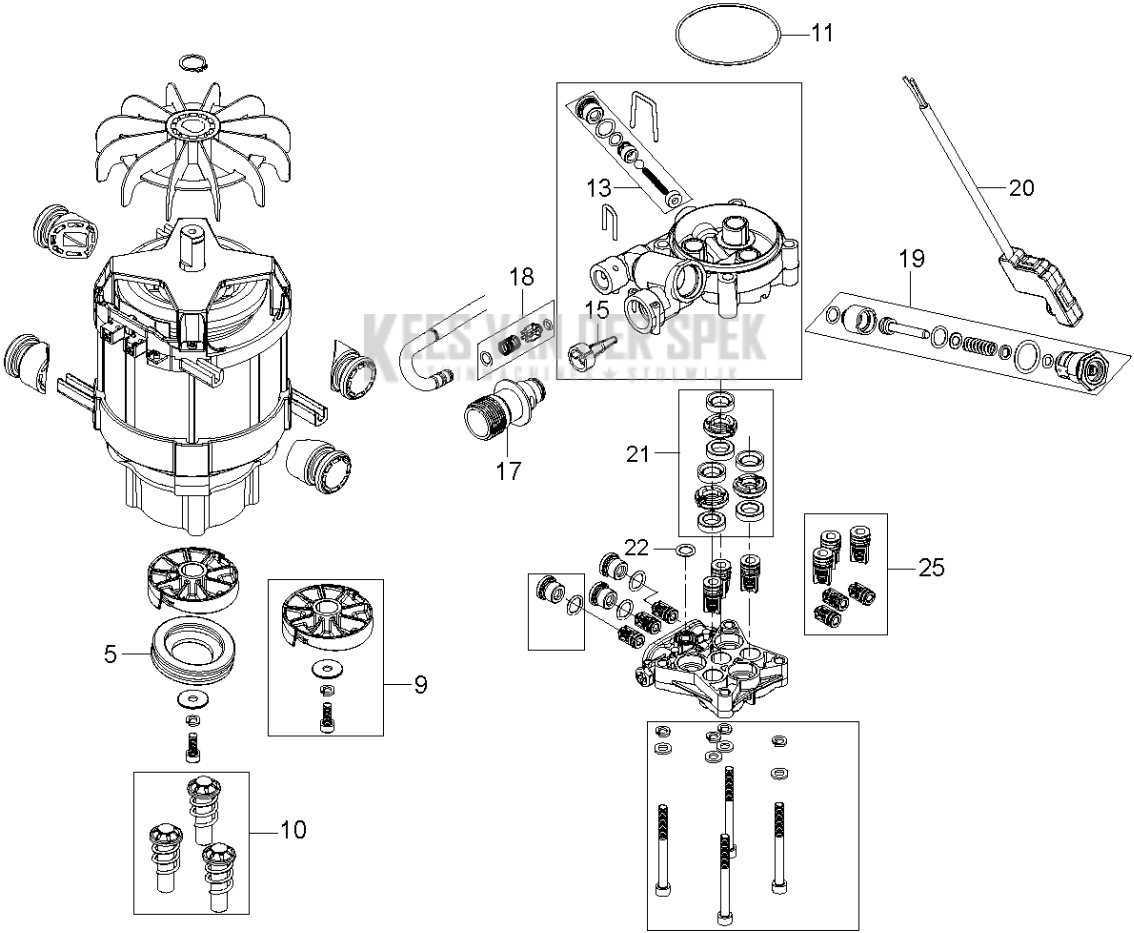

OVERVIEW

PW 360

2017.04.06

2017.08.02

OVERVIEW

PW 360, 2017-10

Ref	Part No	Description	Remark	QTY KIT
5	592 61 77-02	KNOB	SWITCH KNOB BLACK KIT	1
6	592 61 76-68	O-RING	O-RING 10.2X2.5 NBR 70	1
8	592 61 77-04	SWITCH	SWITCH ON/OFF WITH SHAFT	1
13	593 00 23-01	HOLDER	LANCE HOLDER BOTTOM	1
14	592 61 76-54	HOSE	INTERNAL HOSE STEEL XTRA	1
16	592 61 77-14	INLET	WATER INLET NA01	3
28	593 09 58-01	HOLDER	LANCE HOLDER TOP DARK GREY	1
43	593 13 07-01	CAPACITOR	CAPACITOR 25UF (AU)	1
43	592 61 76-10	CAPACITOR	CAPACITOR 35MF (EU, UK)	1
45	592 61 76-52	GASKET	INLET GASKET	1

MOTOR PUMP
PW 360

2015.08.20
2017.08.02

PUMP

PW 360, 2017-10

Ref	Part No	Description	Remark	QTY KIT
5	592 61 77-05	BEARING	THRUST BALL BEARING	1
9	592 61 77-19	DISC	WOBBLE DISC KIT 10.7 DEG	1
10	592 61 76-78	PISTON	PISTON COMPLETE KIT 3PCS	1
11	592 61 76-72	O-RING	O-RING 72X2 SH90	1
13	592 61 76-24	SERVICE KIT	EASY START KIT	1
15	592 61 76-51	FILTER	INLET FILTER MESH SP	1
17	592 61 77-14	INLET	WATER INLET NA01	1
18	592 61 76-62	NON RETURN VALVE	NON RETURN VALVE COMPLETE	1
19	592 61 76-96	VALVE	START/STOP VALVE D2.95	1
20	592 61 76-61	MICRO SWITCH	MICROSWITCH BOX COMPLETE	1
21	592 61 77-06	COLLAR	THRUST COLLAR WATER KIT	1
22	503 26 30-26	O-RING	O-RING 10.0X2.2 NBR 90	1
25	592 61 76-53	VALVE	INLET OUTLET VALVE 6PCS	1