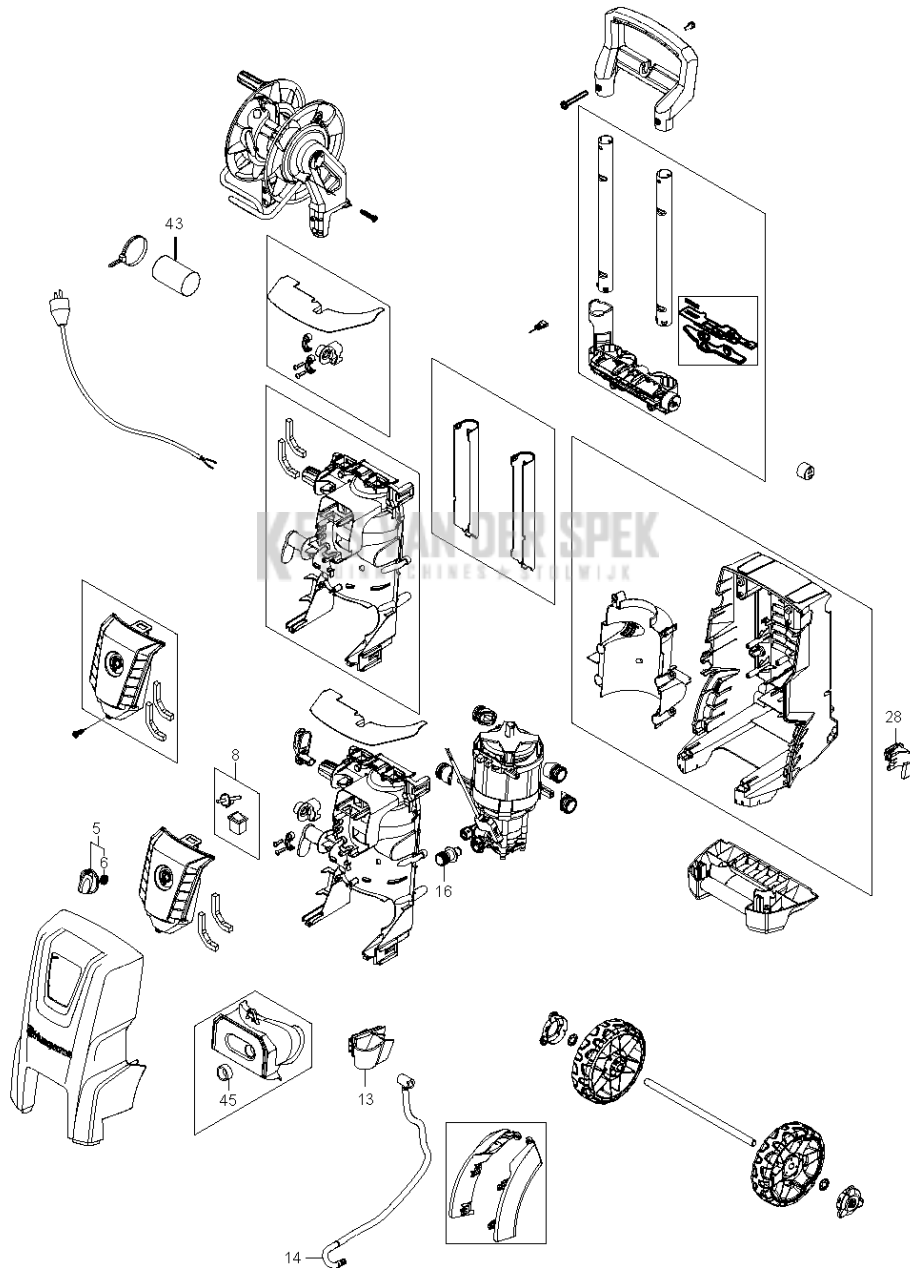

PW 360, 2017-10

Ref	Part No	Description	Remark	QTY KIT
1	592 61 76-36	GUN	G5 GUN DARK GREY	1
5	592 61 76-87	TUBE	PRESSURE TUBE W. O-RING	1
6	740 48 11-02	O-RING	O-RING 10.82X1.78	1
9	592 61 76-06	NOZZLE	C&C FOAMSPRAYER WITH BOTTLE	1
10	592 61 76-05	NOZZLE	C&C POWER SPEED TURQUOISE	1
11	592 61 76-85	NOZZLE	PR TORNADO RED2 LINES CLICK (EU, GB)	1
11	592 61 76-84	NOZZLE	PR TORNADO DARK BLUE (AU)	1
12	592 61 76-34	TUBE	G4 NOZZLE TUBE 55MM DARK GREY	1
14	592 61 76-57	NOZZLE	LOW PRESSURE NOZZLE W.O-RINGS	1
15	592 61 76-73	O-RING	O-RING 9.0X2.6 SH90 NBR	1
17	592 61 76-43	HOSE	HOSE STEEL ARMED 10M FOR MODEL	1
18	740 42 03-00	O-RING	O-RING 5.1X1.6 VITON SH 90	1
19	592 61 76-69	O-RING	O-RING 10X2 ULTRATHIN 2	

HOSE REEL
PW 360

2017.05.31
2017.06.13

HOSE REEL

PW 360, 2017-10

Ref	Part No	Description	Remark	QTY KIT
1	592 61 76-38	HANDLE	HOSE REEL COMPLETE DARK GREY	1
2	593 09 56-01	HANDLE	HANDLE COMPLETE OF HOSE REEL	1
8	592 61 76-43	HOSE	HOSE STEEL ARMED 10M FOR MODEL	1

OVERVIEW

PW 360

2017.04.06

2017.08.02

OVERVIEW

PW 360, 2017-10

Ref	Part No	Description	Remark	QTY KIT
5	592 61 77-02	KNOB	SWITCH KNOB BLACK KIT	1
6	592 61 76-68	O-RING	O-RING 10.2X2.5 NBR 70	1
8	592 61 77-04	SWITCH	SWITCH ON/OFF WITH SHAFT	1
13	593 00 23-01	HOLDER	LANCE HOLDER BOTTOM	1
14	592 61 76-54	HOSE	INTERNAL HOSE STEEL XTRA	1
16	592 61 77-14	INLET	WATER INLET NA01	3
28	593 09 58-01	HOLDER	LANCE HOLDER TOP DARK GREY	1
43	593 13 07-01	CAPACITOR	CAPACITOR 25UF (AU)	1
43	592 61 76-10	CAPACITOR	CAPACITOR 35MF (EU, UK)	1
45	592 61 76-52	GASKET	INLET GASKET	1