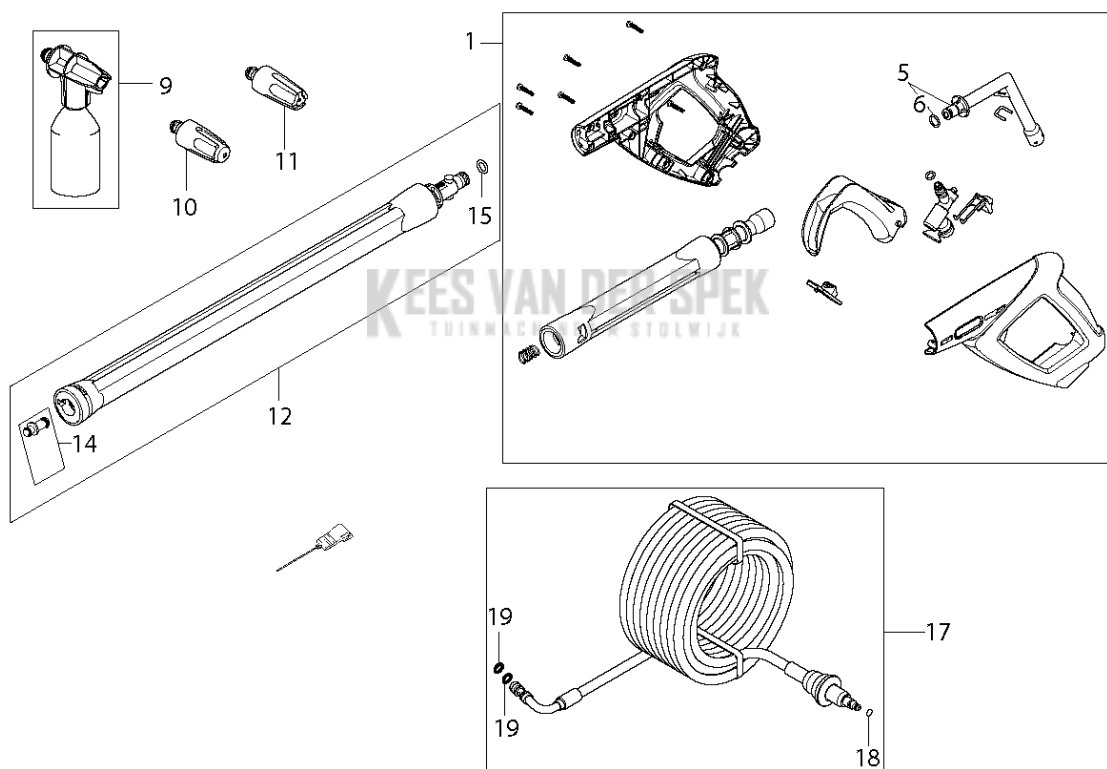

ACCESSORIES

PW 360

2017.04.21

2017.08.03

ACCESSORIES

PW 360, 2017-10

Ref	Part No	Description	Remark	QTY KIT
1	592 61 76-36	GUN	G5 GUN DARK GREY	1
5	592 61 76-87	TUBE	PRESSURE TUBE W. O-RING	1
6	740 48 11-02	O-RING	O-RING 10.82X1.78	1
9	592 61 76-06	NOZZLE	C&C FOAMSPRAYER WITH BOTTLE	1
10	592 61 76-05	NOZZLE	C&C POWER SPEED TURQUOISE	1
11	592 61 76-85	NOZZLE	PR TORNADO RED2 LINES CLICK (EU, GB)	1
11	592 61 76-84	NOZZLE	PR TORNADO DARK BLUE (AU)	1
12	592 61 76-34	TUBE	G4 NOZZLE TUBE 55MM DARK GREY	1
14	592 61 76-57	NOZZLE	LOW PRESSURE NOZZLE W.O-RINGS	1
15	592 61 76-73	O-RING	O-RING 9.0X2.6 SH90 NBR	1
17	592 61 76-43	HOSE	HOSE STEEL ARMED 10M FOR MODEL	1
18	740 42 03-00	O-RING	O-RING 5.1X1.6 VITON SH 90	1
19	592 61 76-69	O-RING	O-RING 10X2 ULTRATHIN 2