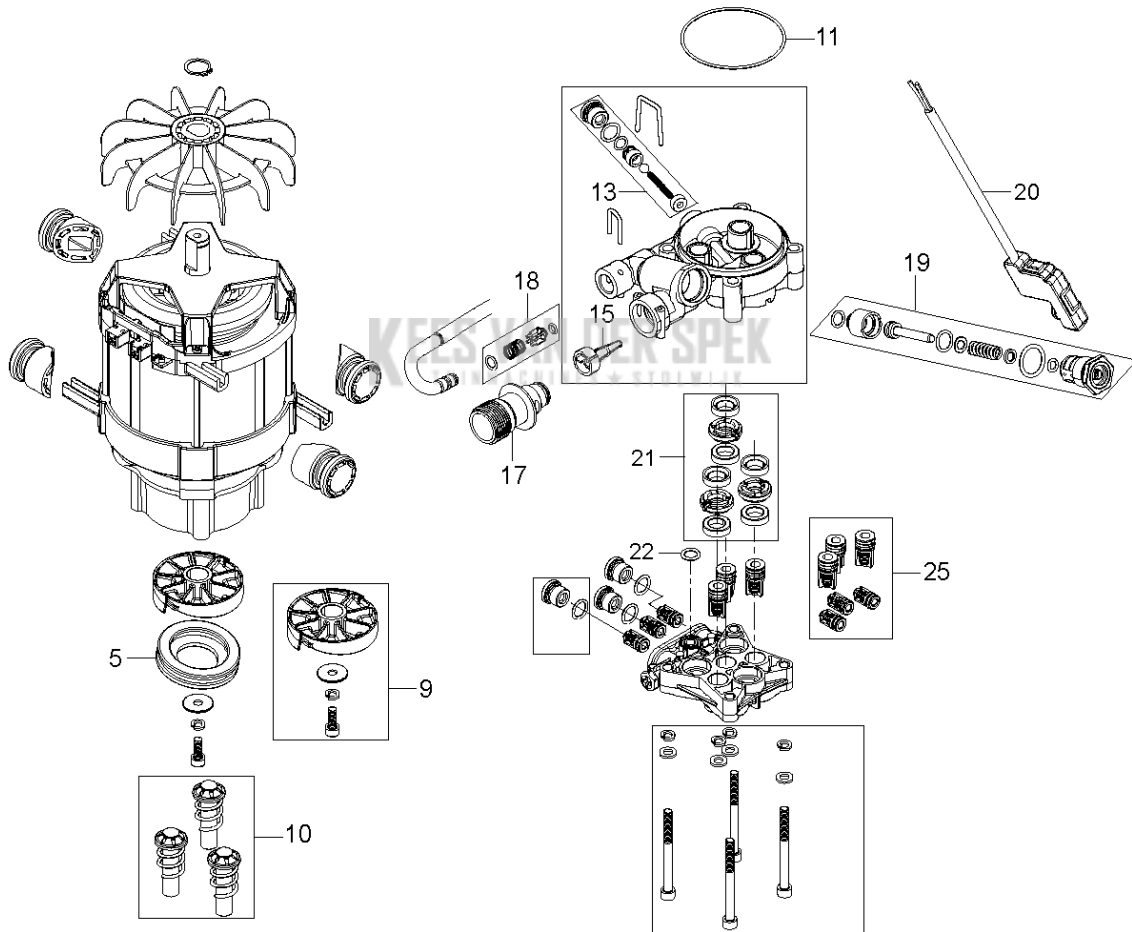

## HOSE REEL

PW 350, 2017-10

Ref	Part No	Description	Remark	QTY KIT
1	592 61 76-38	HANDLE	HOSE REEL COMPLETE DARK GREY	1
2	593 09 56-01	HANDLE	HANDLE COMPLETE OF HOSE REEL	1
8	592 61 76-43	HOSE	HOSE STEEL ARMED 10M FOR MODEL	1

## OVERVIEW

PW 350, 2017-10

Ref	Part No	Description	Remark	QTY KIT
5	592 61 77-02	KNOB	SWITCH KNOB BLACK KIT	1
6	592 61 76-68	O-RING	O-RING 10.2X2.5 NBR 70	1
8	592 61 77-04	SWITCH	SWITCH ON/OFF WITH SHAFT	1
13	593 00 23-01	HOLDER	LANCE HOLDER BOTTOM	1
14	592 61 76-54	HOSE	INTERNAL HOSE STEEL XTRA	1
16	592 61 77-14	INLET	WATER INLET NA01	3
28	593 09 58-01	HOLDER	LANCE HOLDER TOP DARK GREY	1
43	592 61 76-10	CAPACITOR	CAPACITOR 35MF	1
45	592 61 76-52	GASKET	INLET GASKET	1

## PUMP

PW 350, 2017-10

Ref	Part No	Description	Remark	QTY KIT
5	592 61 77-05	BEARING	THRUST BALL BEARING	1
9	592 61 77-19	DISC	WOBBLE DISC KIT 10.7 DEG	1
10	592 61 76-78	PISTON	PISTON COMPLETE KIT 3PCS	1
11	592 61 76-72	O-RING	O-RING 72X2 SH90	1
13	592 61 76-24	SERVICE KIT	EASY START KIT	1
15	592 61 76-51	FILTER	INLET FILTER MESH SP	1
17	592 61 77-14	INLET	WATER INLET NA01	1
18	592 61 76-62	NON RETURN VALVE	NON RETURN VALVE COMPLETE	1
19	592 61 76-96	VALVE	START/STOP VALVE D2.95	1
20	592 61 76-61	MICRO SWITCH	MICROSWITCH BOX COMPLETE	1
21	592 61 77-06	COLLAR	THRUST COLLAR WATER KIT	1
22	503 26 30-26	O-RING	O-RING 10.0X2.2 NBR 90	1
25	592 61 76-53	VALVE	INLET OUTLET VALVE 6PCS	1