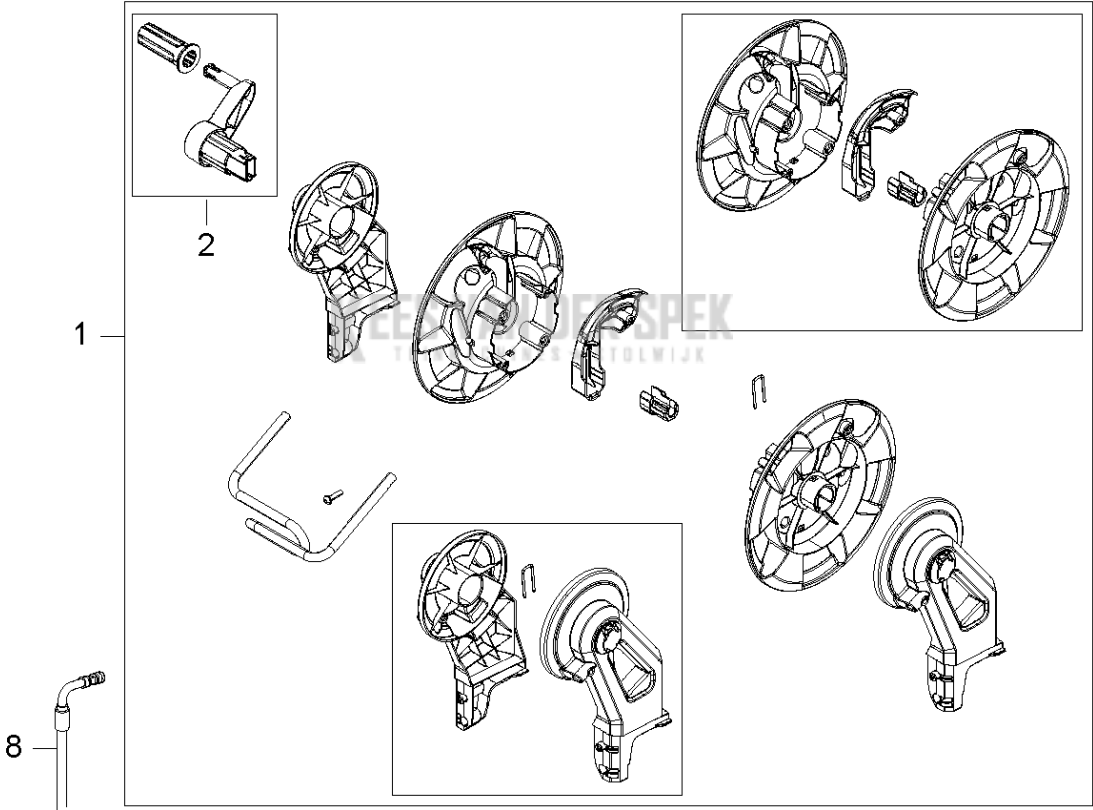

## ACCESSORIES

PW 350, 2017-10

Ref	Part No	Description	Remark	QTY KIT
1	592 61 76-36	GUN	G5 GUN DARK GREY	1
5	592 61 76-87	TUBE	PRESSURE TUBE W. O-RING	1
6	740 48 11-02	O-RING	O-RING 10.82X1.78	1
9	592 61 76-06	NOZZLE	C&C FOAMSPRAYER WITH BOTTLE	1
10	592 61 76-05	NOZZLE	C&C POWER SPEED TURQUOISE	1
11	592 61 76-84	NOZZLE	PR TORNADO DARK BLUE	1
12	592 61 76-34	TUBE	G4 NOZZLE TUBE 55MM DARK GREY	1
14	592 61 76-57	NOZZLE	LOW PRESSURE NOZZLE W.O-RINGS	1
15	592 61 76-73	O-RING	O-RING 9.0X2.6 SH90 NBR	1
17	592 61 76-49	HOSE	HOSE TEXTILE SOFT 9M FOR MODEL	1
18	740 42 03-00	O-RING	O-RING 5.1X1.6 VITON SH 90	1
19	592 61 76-69	O-RING	O-RING 10X2 ULTRATHIN 2	

## HOSE REEL

PW 350, 2017-10

Ref	Part No	Description	Remark	QTY KIT
1	592 61 76-38	HANDLE	HOSE REEL COMPLETE DARK GREY	1
2	593 09 56-01	HANDLE	HANDLE COMPLETE OF HOSE REEL	1
8	592 61 76-43	HOSE	HOSE STEEL ARMED 10M FOR MODEL	1

## OVERVIEW

PW 350, 2017-10

Ref	Part No	Description	Remark	QTY KIT
5	592 61 77-02	KNOB	SWITCH KNOB BLACK KIT	1
6	592 61 76-68	O-RING	O-RING 10.2X2.5 NBR 70	1
8	592 61 77-04	SWITCH	SWITCH ON/OFF WITH SHAFT	1
13	593 00 23-01	HOLDER	LANCE HOLDER BOTTOM	1
14	592 61 76-54	HOSE	INTERNAL HOSE STEEL XTRA	1
16	592 61 77-14	INLET	WATER INLET NA01	3
28	593 09 58-01	HOLDER	LANCE HOLDER TOP DARK GREY	1
43	592 61 76-10	CAPACITOR	CAPACITOR 35MF	1
45	592 61 76-52	GASKET	INLET GASKET	1