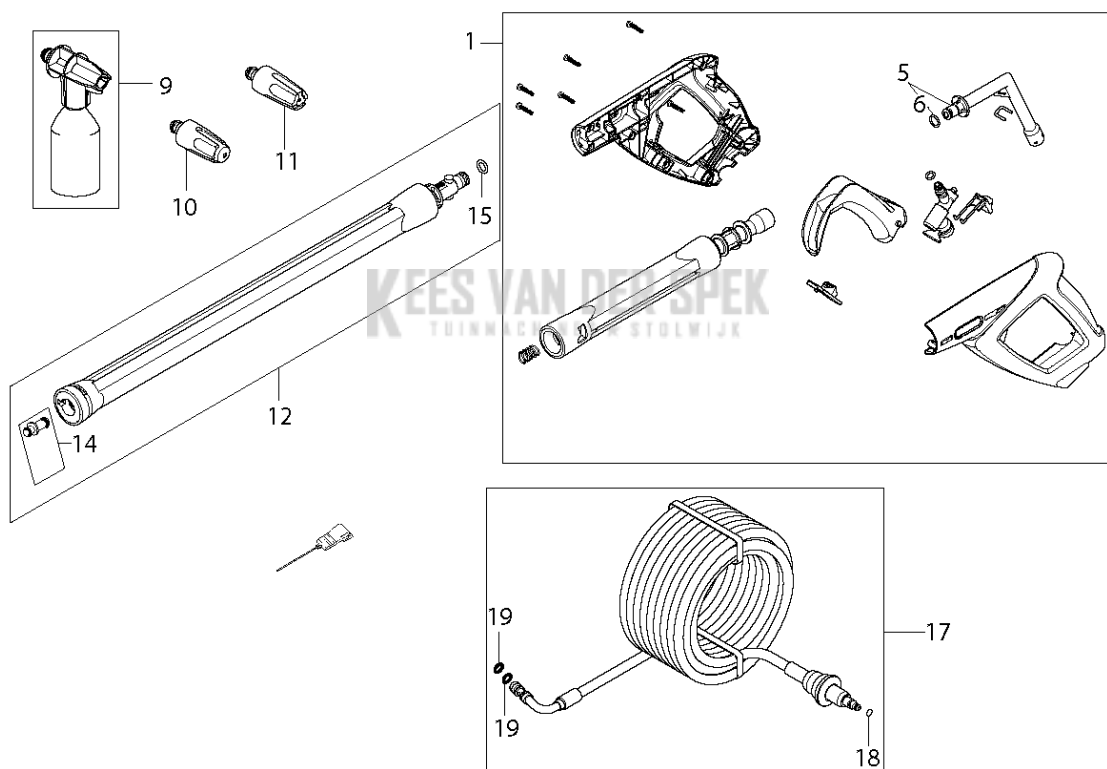

## ACCESSORIES

PW 350, 2017-10

Ref	Part No	Description	Remark	QTY KIT
1	592 61 76-36	GUN	G5 GUN DARK GREY	1
5	592 61 76-87	TUBE	PRESSURE TUBE W. O-RING	1
6	740 48 11-02	O-RING	O-RING 10.82X1.78	1
9	592 61 76-06	NOZZLE	C&C FOAMSPRAYER WITH BOTTLE	1
10	592 61 76-05	NOZZLE	C&C POWER SPEED TURQUOISE	1
11	592 61 76-84	NOZZLE	PR TORNADO DARK BLUE	1
12	592 61 76-34	TUBE	G4 NOZZLE TUBE 55MM DARK GREY	1
14	592 61 76-57	NOZZLE	LOW PRESSURE NOZZLE W.O-RINGS	1
15	592 61 76-73	O-RING	O-RING 9.0X2.6 SH90 NBR	1
17	592 61 76-49	HOSE	HOSE TEXTILE SOFT 9M FOR MODEL	1
18	740 42 03-00	O-RING	O-RING 5.1X1.6 VITON SH 90	1
19	592 61 76-69	O-RING	O-RING 10X2 ULTRATHIN 2	

HOSE REEL  
PW 350

2017.05.31  
2017.06.13

## HOSE REEL

PW 350, 2017-10

Ref	Part No	Description	Remark	QTY KIT
1	592 61 76-38	HANDLE	HOSE REEL COMPLETE DARK GREY	1
2	593 09 56-01	HANDLE	HANDLE COMPLETE OF HOSE REEL	1
8	592 61 76-43	HOSE	HOSE STEEL ARMED 10M FOR MODEL	1

## OVERVIEW

PW 350, 2017-10

Ref	Part No	Description	Remark	QTY KIT
5	592 61 77-02	KNOB	SWITCH KNOB BLACK KIT	1
6	592 61 76-68	O-RING	O-RING 10.2X2.5 NBR 70	1
8	592 61 77-04	SWITCH	SWITCH ON/OFF WITH SHAFT	1
13	593 00 23-01	HOLDER	LANCE HOLDER BOTTOM	1
14	592 61 76-54	HOSE	INTERNAL HOSE STEEL XTRA	1
16	592 61 77-14	INLET	WATER INLET NA01	3
28	593 09 58-01	HOLDER	LANCE HOLDER TOP DARK GREY	1
43	592 61 76-10	CAPACITOR	CAPACITOR 35MF	1
45	592 61 76-52	GASKET	INLET GASKET	1