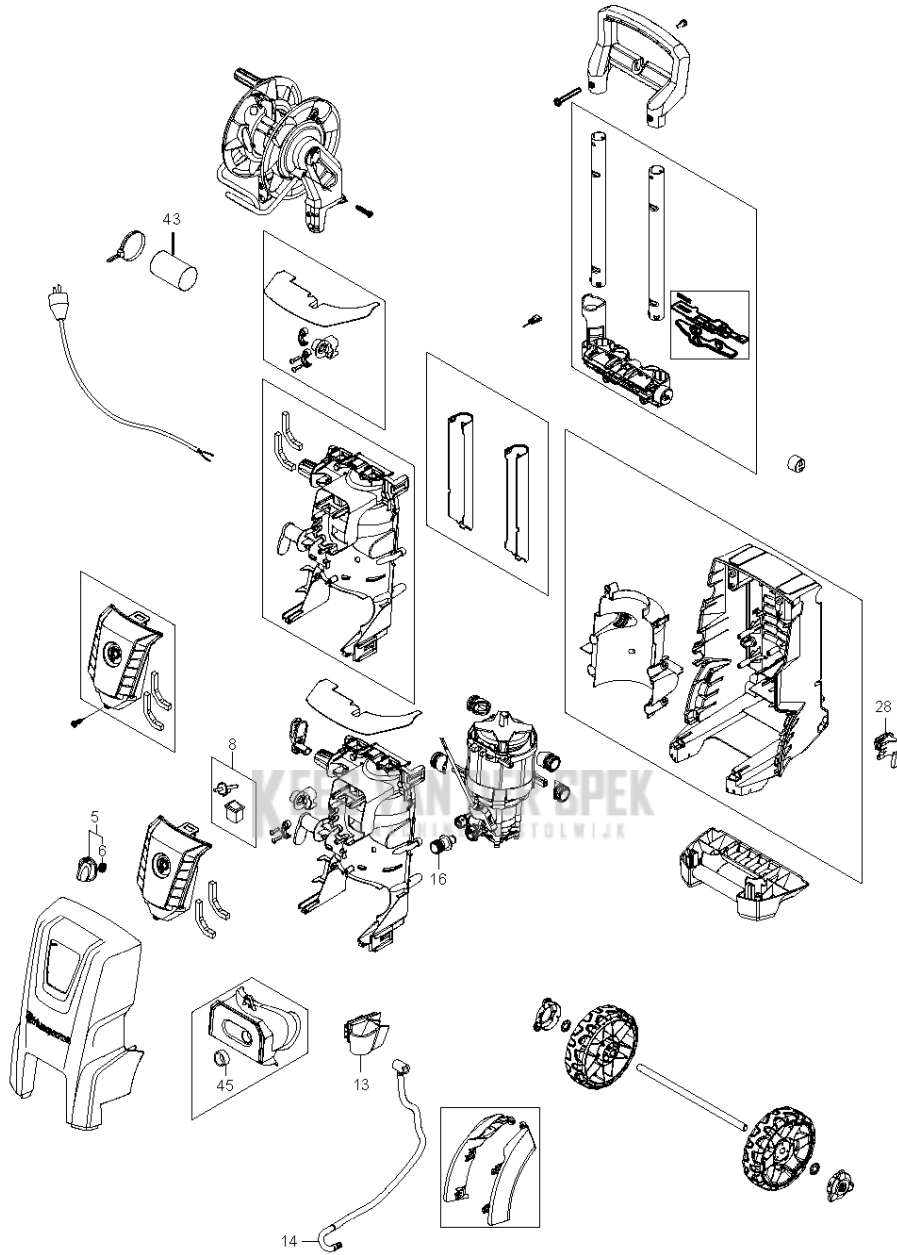

## ACCESSORIES

PW 350, 2017-10

Ref	Part No	Description	Remark	QTY KIT
1	592 61 76-36	GUN	G5 GUN DARK GREY	1
5	592 61 76-87	TUBE	PRESSURE TUBE W. O-RING	1
6	740 48 11-02	O-RING	O-RING 10.82X1.78	1
9	592 61 76-06	NOZZLE	C&C FOAMSPRAYER WITH BOTTLE	1
10	592 61 76-05	NOZZLE	C&C POWER SPEED TURQUOISE	1
11	592 61 76-84	NOZZLE	PR TORNADO DARK BLUE	1
12	592 61 76-34	TUBE	G4 NOZZLE TUBE 55MM DARK GREY	1
14	592 61 76-57	NOZZLE	LOW PRESSURE NOZZLE W.O-RINGS	1
15	592 61 76-73	O-RING	O-RING 9.0X2.6 SH90 NBR	1
17	592 61 76-49	HOSE	HOSE TEXTILE SOFT 9M FOR MODEL	1
18	740 42 03-00	O-RING	O-RING 5.1X1.6 VITON SH 90	1
19	592 61 76-69	O-RING	O-RING 10X2 ULTRATHIN 2	

## HOSE REEL

PW 350, 2017-10

Ref	Part No	Description	Remark	QTY KIT
1	592 61 76-38	HANDLE	HOSE REEL COMPLETE DARK GREY	1
2	593 09 56-01	HANDLE	HANDLE COMPLETE OF HOSE REEL	1
8	592 61 76-43	HOSE	HOSE STEEL ARMED 10M FOR MODEL	1

## OVERVIEW

PW 350, 2017-10

Ref	Part No	Description	Remark	QTY KIT
5	592 61 77-02	KNOB	SWITCH KNOB BLACK KIT	1
6	592 61 76-68	O-RING	O-RING 10.2X2.5 NBR 70	1
8	592 61 77-04	SWITCH	SWITCH ON/OFF WITH SHAFT	1
13	593 00 23-01	HOLDER	LANCE HOLDER BOTTOM	1
14	592 61 76-54	HOSE	INTERNAL HOSE STEEL XTRA	1
16	592 61 77-14	INLET	WATER INLET NA01	3
28	593 09 58-01	HOLDER	LANCE HOLDER TOP DARK GREY	1
43	592 61 76-10	CAPACITOR	CAPACITOR 35MF	1
45	592 61 76-52	GASKET	INLET GASKET	1