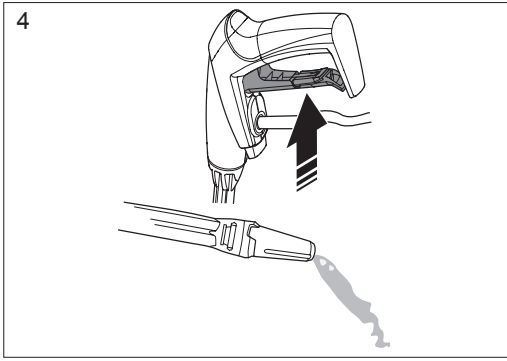

KEES VAN DER SIEK
TUINWAGENS * STOLLEN