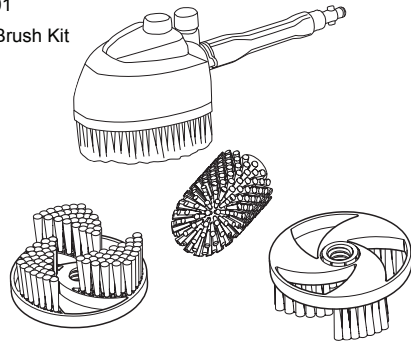

590659701

Suction Hose

590660701

Vehicle Kit

590660401

Foam Sprayer FS 300

590660601

Rotating Brush Kit

590661001

Pipe Cleaning Hose 15m

590661101

Angled Spray Lance

590659301

Water Filter

590659501

Backflow Preventer