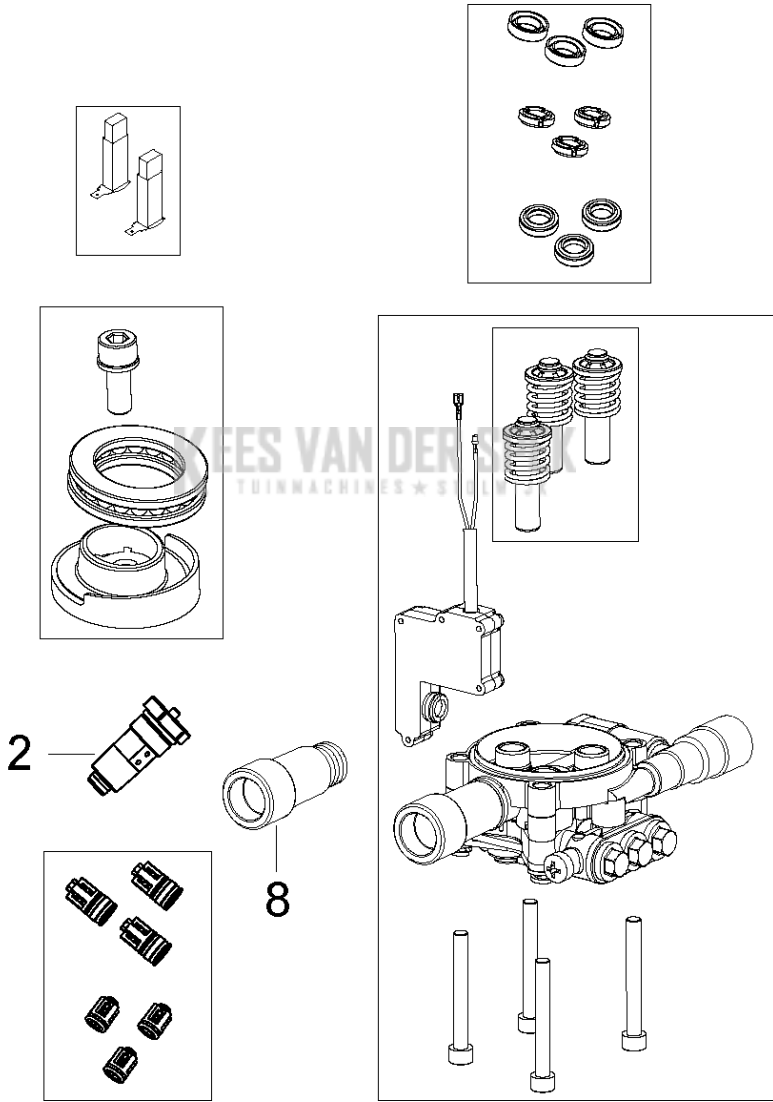

PW125, 2017-10

Ref	Part No	Description	Remark	QTY KIT
4	592 61 77-01	SWITCH	SWITCH CPL.	1
7	592 61 76-89	QUICK COUPLING	QUICK COUPLING MALE W. INTERNAL THREAD	1
8	592 61 76-98	STRAINER	STRAINER	1
11	592 61 76-28	GUN	G1 GUN DARK GREY	1
12	592 61 76-29	LANCE	G2 LANCE DARK GREY	1
13	592 61 76-07	NOZZLE	C&C POWERSPEED	1
14	592 61 76-84	NOZZLE	PR TORNADO DARK BLUE	1
15	592 61 76-06	NOZZLE	C&C FOAMSPRAYER WITH BOTTLE	1
16	592 61 76-40	HOSE	HOSE 7 M	1
17	592 61 76-03	O-RING	BAG WITH 10 O-RINGS 3001211	1
18	740 42 03-00	O-RING	O-RING 5.1X1.6 VITON SH 90	1

MOTOR PUMP

PW 125

2013.11.28

2017.03.21

Ref	Part No	Description	Remark	QTY KIT
2	592 61 76-94	SWITCH	START STOP SYSTEM BIG	1
8	592 61 77-15	INLET	WATER INLET PLASTIC	1