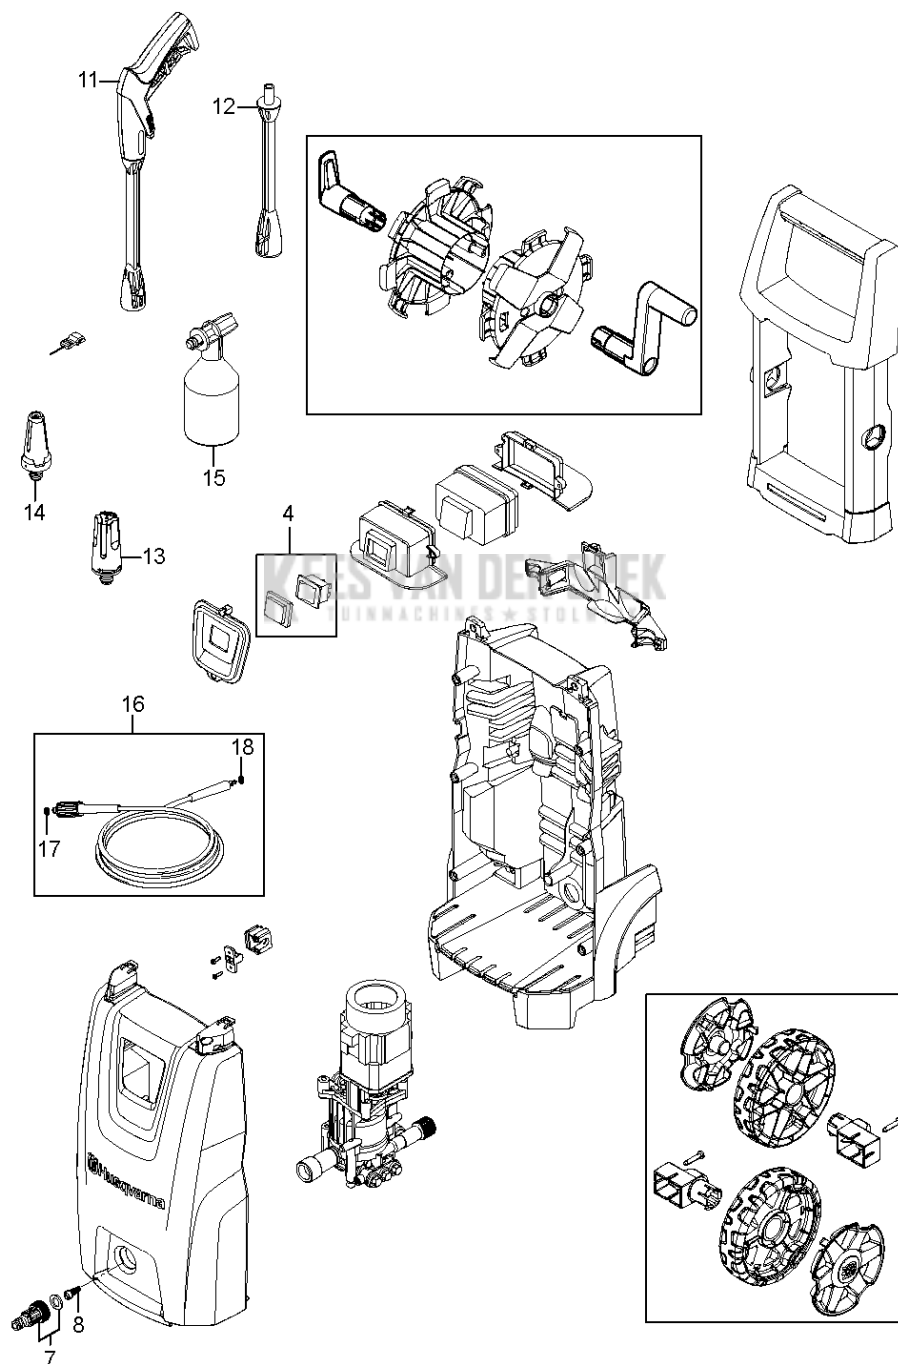

OVERVIEW

PW 125

2017.04.20

2017.08.03

OVERVIEW

PW125, 2017-10

Ref	Part No	Description	Remark	QTY KIT
4	592 61 77-01	SWITCH	SWITCH CPL.	1
7	592 61 76-89	QUICK COUPLING	QUICK COUPLING MALE W. INTERNAL THREAD	1
8	592 61 76-98	STRAINER	STRAINER	1
11	592 61 76-28	GUN	G1 GUN DARK GREY	1
12	592 61 76-29	LANCE	G2 LANCE DARK GREY	1
13	592 61 76-07	NOZZLE	C&C POWERSPEED	1
14	592 61 76-84	NOZZLE	PR TORNADO DARK BLUE	1
15	592 61 76-06	NOZZLE	C&C FOAMSPRAYER WITH BOTTLE	1
16	592 61 76-40	HOSE	HOSE 7 M	1
17	592 61 76-03	O-RING	BAG WITH 10 O-RINGS 3001211	1
18	740 42 03-00	O-RING	O-RING 5.1X1.6 VITON SH 90	1