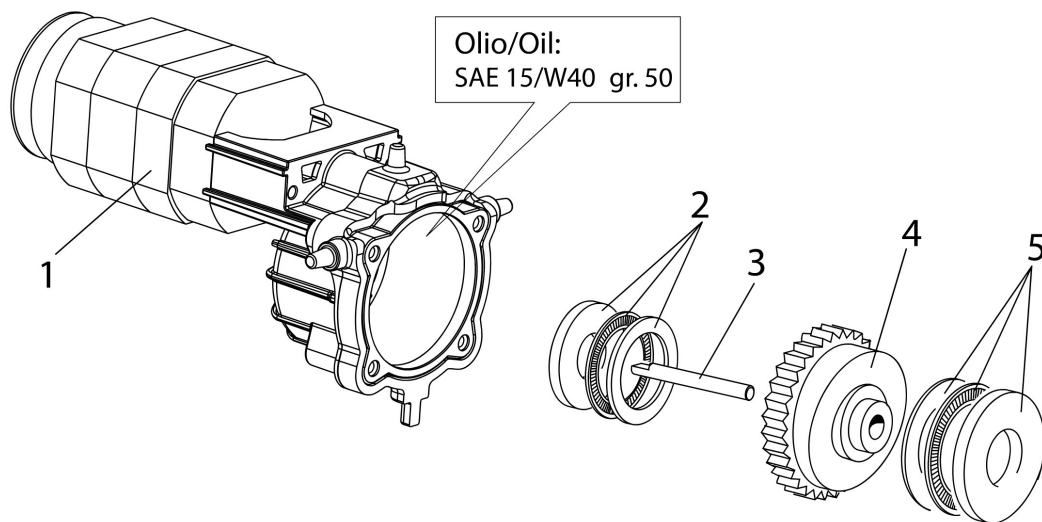

Illustratie Deck

Ref.Nu	Qty	Part number	Description	Validity from	Validity till	Notes	Bulletin
1	1	CH14100153	Switch				
2	1	CH04560483	Wire				
3	1	CH04790169	Cover kit			Frontale; Front	
4	1	CH04790169	Cover kit				
5	1	CH70020207	Hose reel kit				
6	1	CH04770521	Cover left				
7	1	CH04020546	Cover				
8	1	CH14110061	Handle				
9	1	CH04770502	Rear bonnet				
10	1	CH30020900	Accessories support				
11	1	CH30290060	Detergent tank kit				
12	2	CH28100126	Wheel				
13	1	CH28030325	Fittings				
14	1	CH73040223	Water pump				
15	1	CH04660078	Starter case				
16	1	301100005	Labels kit				

KEES VAN DER SPEK
TUINMACHINES ★ STOLWIJK

KEES VAN DER SPEK
TUINMACHINES ★ STOLWIJK

Illustratie Engine

Ref.Nu	Qty	Part number	Description	Validity from	Validity till	Notes	Bulletin
1	1	CH18310692	Electric motor				
2	1	CH04360038	Bearing				
3	1	CH24080076	Shaft				
4	1	CH00010725	Complete rim				
5	1	CH04360037	Bearing				

KEES VAN DER SPEK
TUINMACHINES ★ STOLWIJK

KEES VAN DER SPEK
TUINMACHINES ★ STOLWIJK

Illustratie Accessories

Ref.Nu	Qty	Part number	Description	Validity from	Validity till	Notes	Bulletin
1	1	68500059	Spray gun				
2	1	68500061	Lance hose kit				
3	1	68500062	Nozzle head				
4	1	68500060	H.p. hose				
5	1	68500068	Adjustable jet head				
6	1	68500064	Fix brush				
7	1	68500063	Nozzle head				