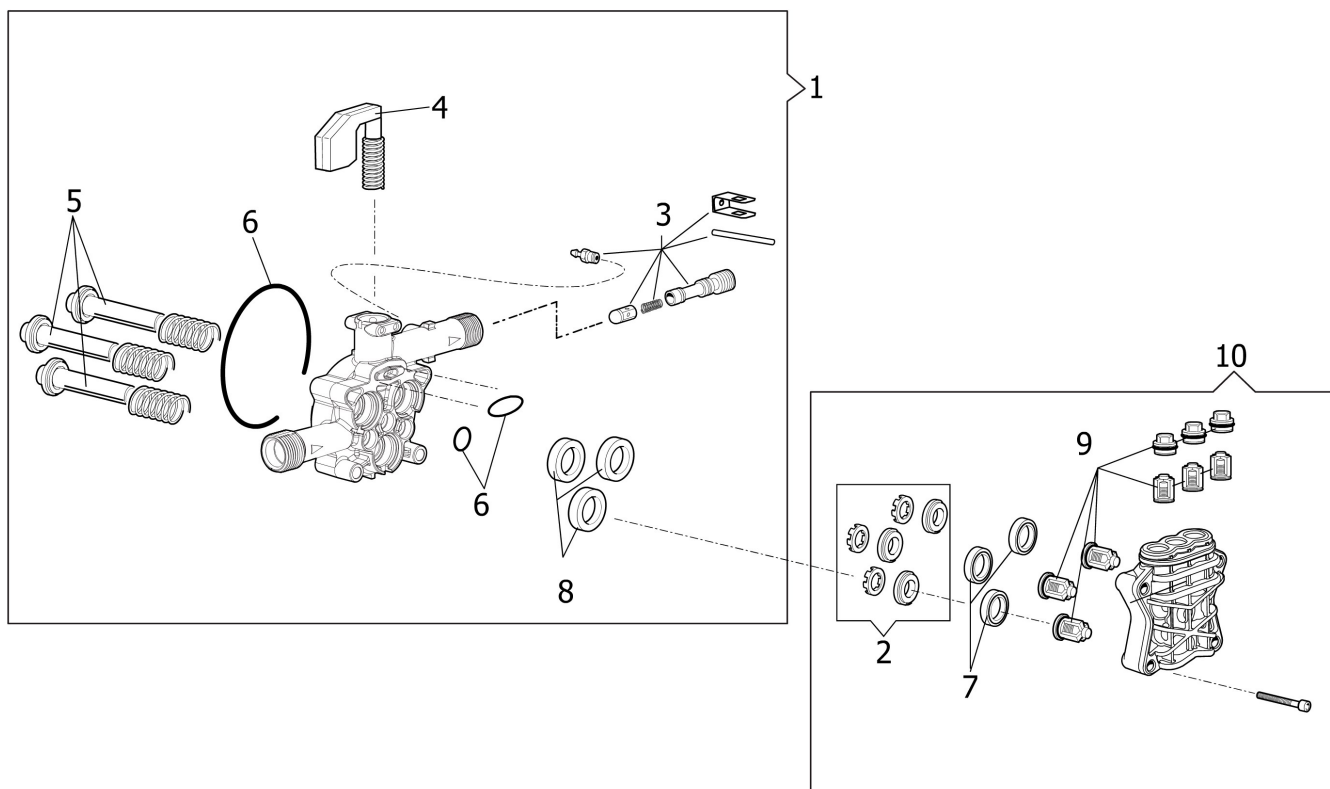

Illustratie Deck

Ref.Nu	Qty	Part number	Description	Validity from	Validity till	Notes	Bulletin
1	1	CH14100153	Switch				
2	1	CH04560483	Wire				
3	1	CH04790169	Cover kit			Frontale; Front	
4	1	CH04790169	Cover kit				
5	1	CH70020207	Hose reel kit				
6	1	CH04770521	Cover left				
7	1	CH04020546	Cover				
8	1	CH14110061	Handle				
9	1	CH04770502	Rear bonnet				
10	1	CH30020900	Accessories support				
11	1	CH30290060	Detergent tank kit				
12	2	CH28100126	Wheel				
13	1	CH28030325	Fittings				
14	1	CH73040223	Water pump				
15	1	CH04660078	Starter case				
16	1	301100005	Labels kit				

KEES VAN DER SPEK
TUINMACHINES ★ STOLWIJK

KEES VAN DER SPEK
TUINMACHINES ★ STOLWIJK

Illustratie Engine

Ref.Nu	Qty	Part number	Description	Validity from	Validity till	Notes	Bulletin
1	1	CH18310692	Electric motor				
2	1	CH04360038	Bearing				
3	1	CH24080076	Shaft				
4	1	CH00010725	Complete rim				
5	1	CH04360037	Bearing				

KEES VAN DER SPEK
TUINMACHINES ★ STOLWIJK

KEES VAN DER SPEK
TUINMACHINES ★ STOLWIJK

Illustratie Pump

Ref.Nu	Qty	Part number	Description	Validity from	Validity till	Notes	Bulletin
1	1	CH50270066	Complete piston supports kit				
2	1	CH50270067	Spacer washer			Acqua; Water	
3	1	CH50270058	Reed valve + injector kit				
4	1	CH31030050	Total stop kit				
5	1	CH50270055	Pistons assy				
6	1	CH50270054	Gasket set				
7	1	CH50190298	Gasket set				
8	1	CH50270059	Seal ring				
9	1	CH12200223	Suction/delivery valve kit				
10	1	CH50270069	Compl. top cover				

KEES VAN DER SPEK
TUINMACHINES ★ STOLWIJK

KEES VAN DER SPEK
TUINMACHINES ★ STOLWIJK

Illustratie Accessories

Ref.Nu	Qty	Part number	Description	Validity from	Validity till	Notes	Bulletin
1	1	68500059	Spray gun				
2	1	68500061	Lance hose kit				
3	1	68500062	Nozzle head				
4	1	68500060	H.p. hose				
5	1	68500068	Adjustable jet head				
6	1	68500064	Fix brush				
7	1	68500063	Nozzle head				