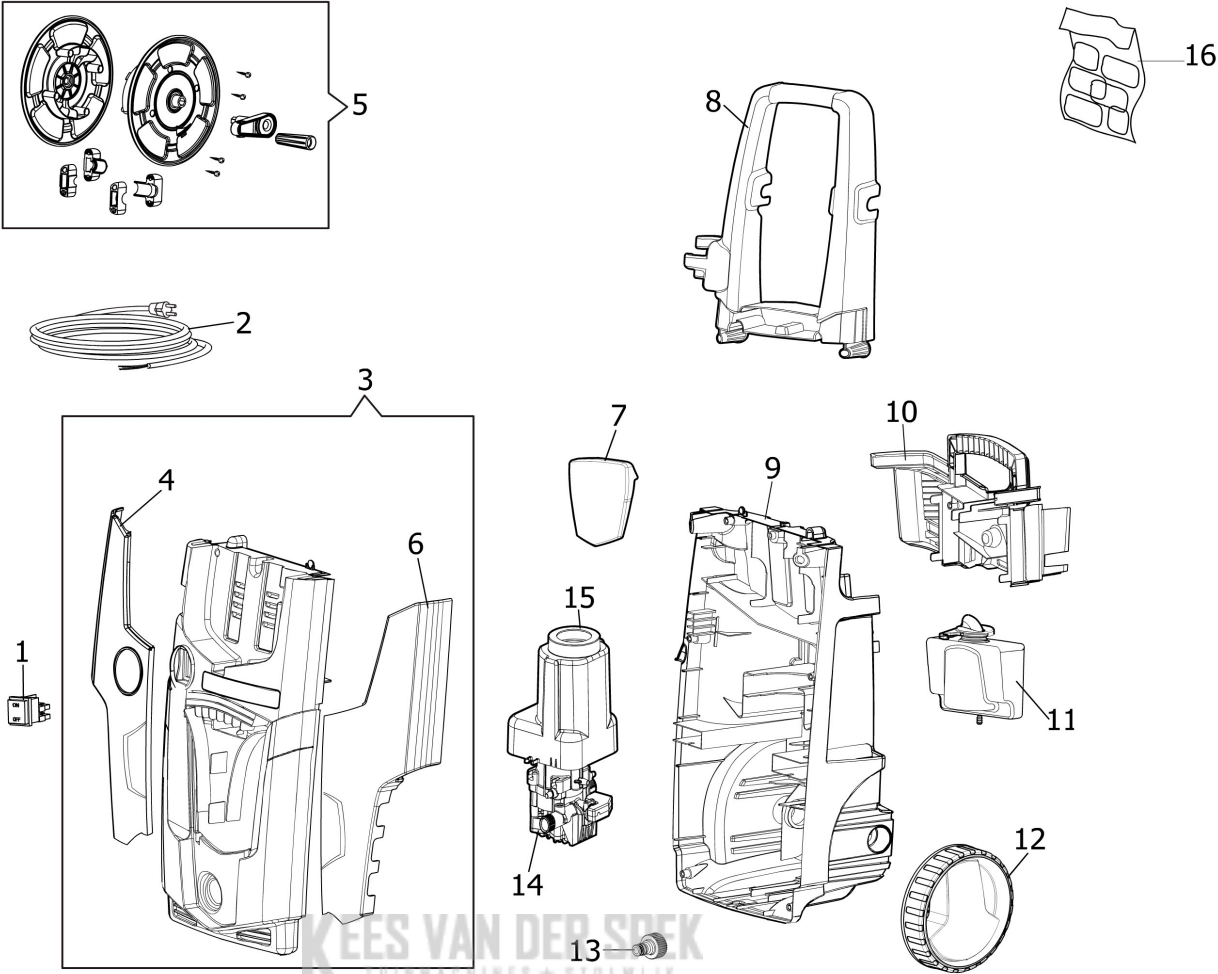

KEES VAN DER SPOEK
TOEGEBORVENES * STOLWIJK

Illustratie Deck

Ref.Nu	Qty	Part number	Description	Validity from	Validity till	Notes	Bulletin
1	1	CH14100153	Switch				
2	1	CH04560483	Wire				
3	1	CH04790169	Cover kit			Frontale; Front	
4	1	CH04790169	Cover kit				
5	1	CH70020207	Hose reel kit				
6	1	CH04770521	Cover left				
7	1	CH04020546	Cover				
8	1	CH14110061	Handle				
9	1	CH04770502	Rear bonnet				
10	1	CH30020900	Accessories support				
11	1	CH30290060	Detergent tank kit				
12	2	CH28100126	Wheel				
13	1	CH28030325	Fittings				
14	1	CH73040223	Water pump				
15	1	CH04660078	Starter case				
16	1	301100005	Labels kit				

KEES VAN DER SPEK
TUINMACHINES ★ STOLWIJK