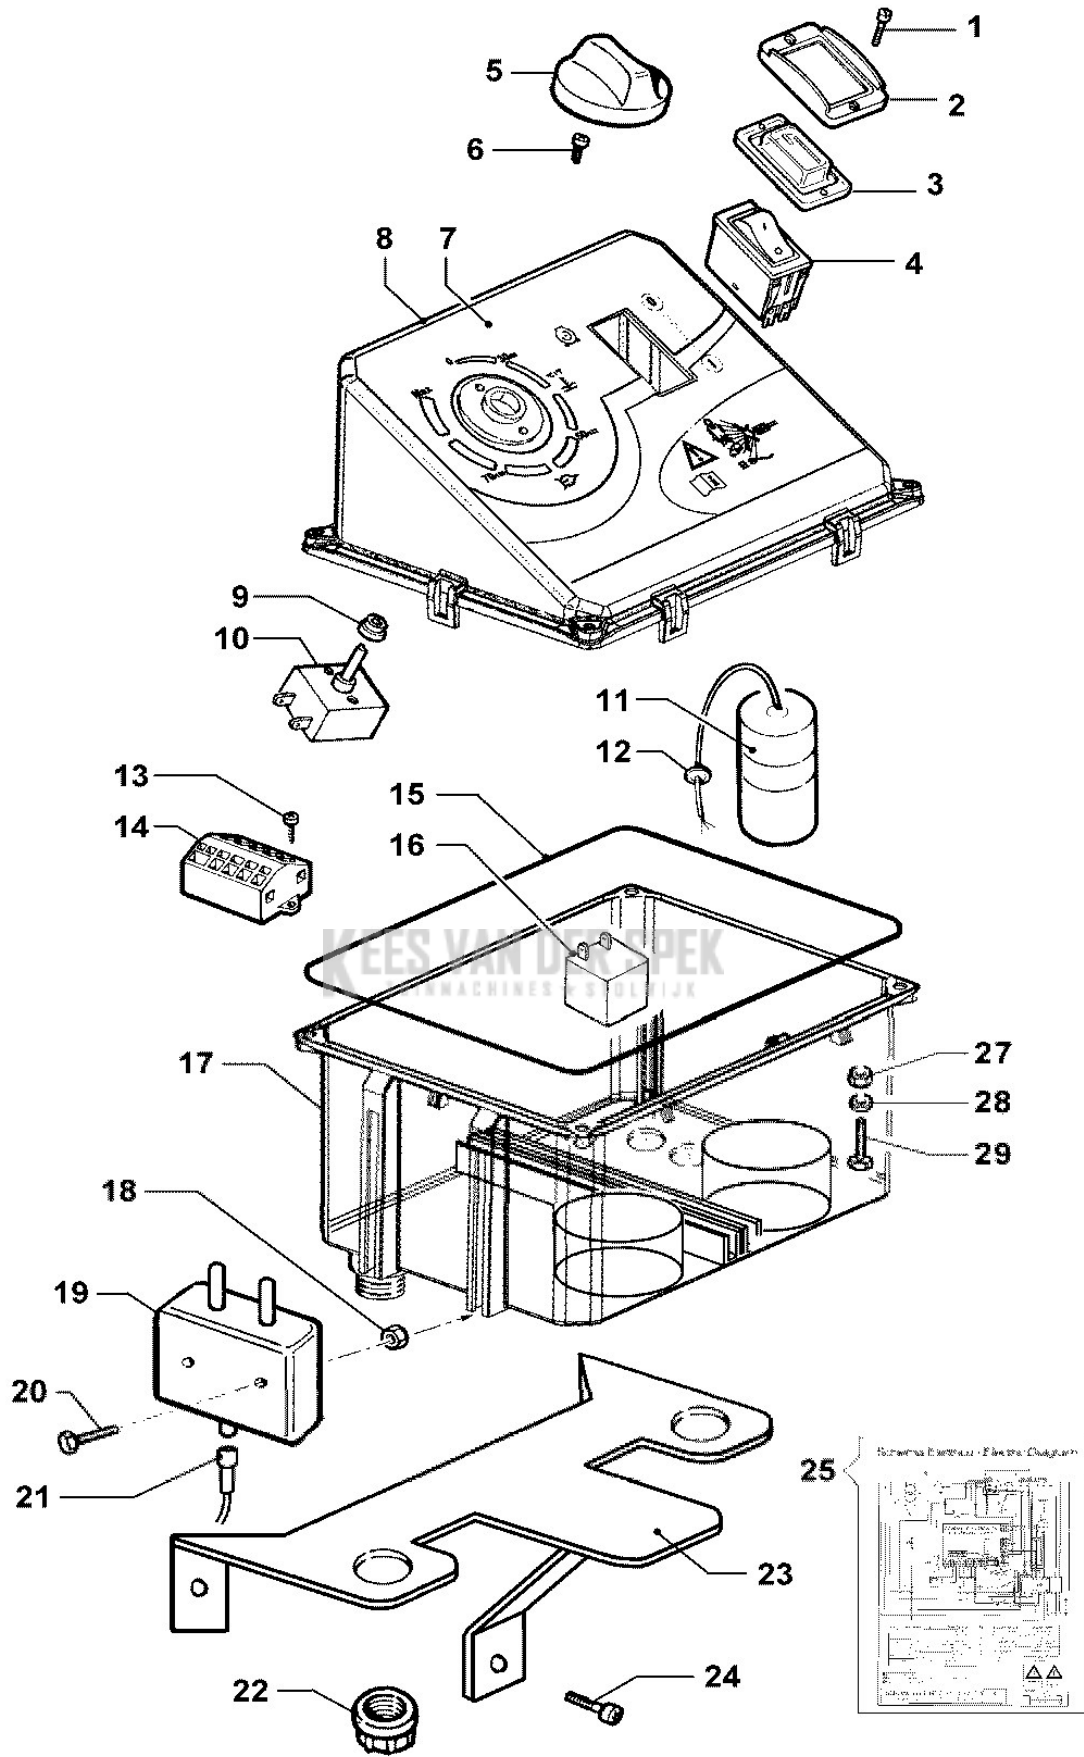

Illustratie Wiring schematic

Ref.Nu	Qty	Part number	Description	Validity from	Validity till	Notes	Bulletin
1	2	CH36250003	Screw				
2	1	CH04600030	Switch cover				
3	1	CH24160095	Switch protection				
4	1	CH14100061	Switch				
5	1	301100001	Thermostat				
6	2	CH36230007	Screw				
7	1	CH04570042	Label				
8	1	CH04020280	Cover				
9	1	CH02040041	Thermostat bushing				
10	1	301100001	Thermostat				
11	1	CH04340329A	Condenser				
12	2	CH24340040	Cable holder				
13	2	CH36250074	Screw				
14	1	CH18050044	Clamp				
14	3	CH18050045	Clamp				
14	1	CH18050047	Clamp				
15	1	CH12100555	O-ring				
16	1	CH30430037	Burner delayer				
17	1	CH30010523	Electrical box				
18	2	CH06040061	Nut				
19	1	CH32260088A	H.t. transformer				
20	2	CH36090199	Screw				
21	1	CH04560305	H.t. transformer cable				
22	2	CH12230052	Wing nut				
23	1	CH30020590	Support				
24	3	CH28150015	Rivet				
25	1	CH16100952	Electric diagram (drawing)				
27	3	CH06040061	Nut				
28	1	CH28110037	Washer				
29	1	CH36070234	Screw				

KEES VAN DER SPEK
TUINMACHINES ★ STOLWIJK