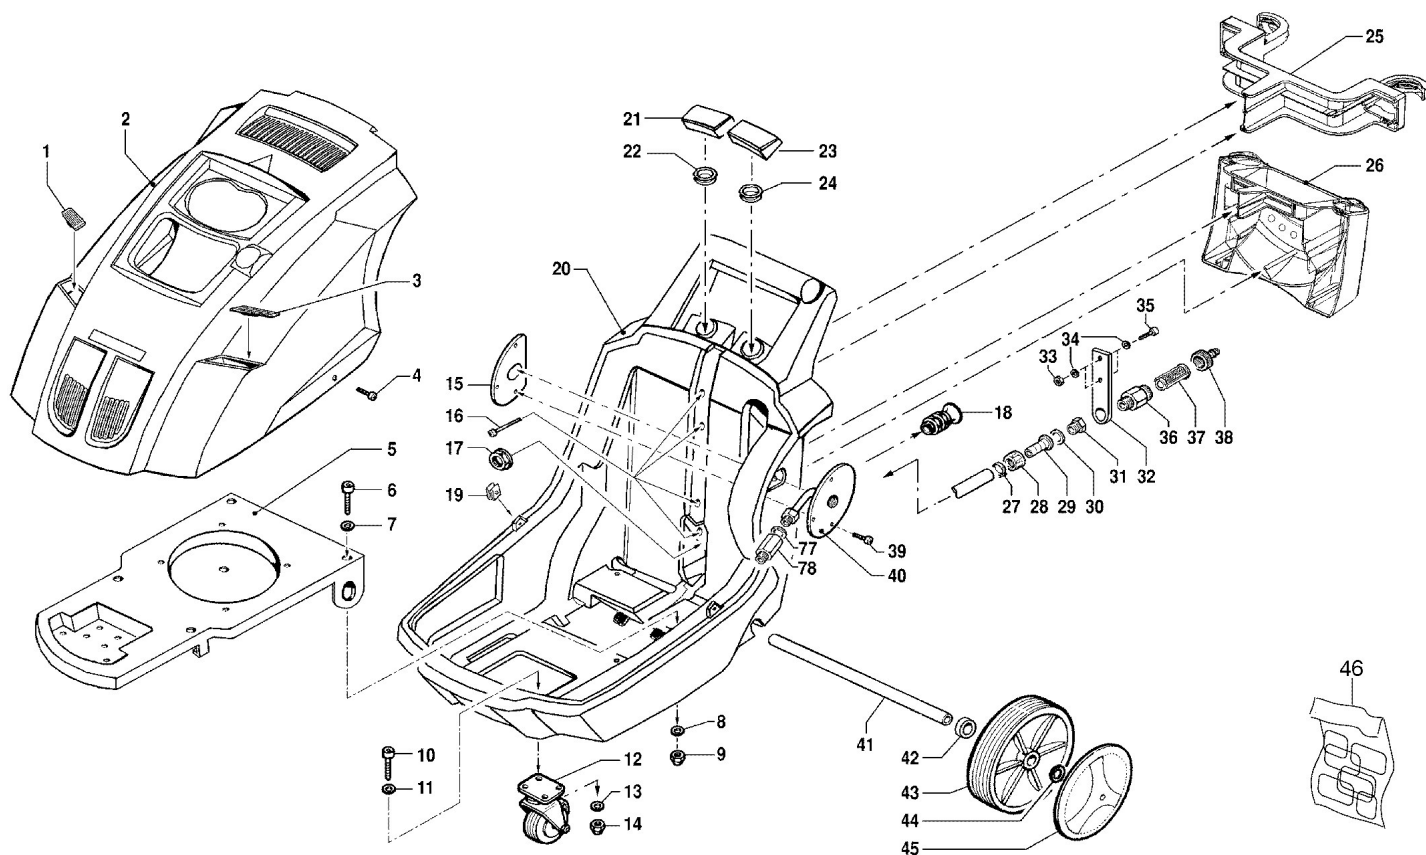

KEES VAN DER SPEK
TUINMACHINES ★ STOLWIJK

KEES VAN DER SPEK
TUINMACHINES * STOLWIJK

Illustratie Deck

Ref.Nu	Qty	Part number	Description	Validity from	Validity till	Notes	Bulletin
1	1	CH04020283	Right grid cover				
2	1	CH04770273	Cover kit				
3	1	CH04020282	Left grid cover				
4	2	CH36230031	Screw				
5	1	CH32060282	Central frame				
6	6	CH36090058	Screw				
7	6	CH28110016	Washer				
8	6	CH28110016	Washer				
9	6	CH06040039	Nut				
10	3	CH36090058	Screw				
11	3	CH28110016	Washer				
12	1	CH28100067A	Wheel				
13	3	CH28110016	Washer				
14	3	CH06040039	Nut				
15	1	CH30020587	Internal hose reel support				
16	4	CH36050103	Special screw				
17	1	CH12270003	Ring nut for cable holder				
18	1	CH24340022	Cable holder				
19	2	CH24030084	Plate				
20	1	CH32060283B	Tank / frame				
21	1	CH32000091	Diesel plug				
22	1	CH24340051	Gasket				
23	1	CH32000090	Detergent plug				
24	1	CH24340050	Gasket				
25	1	CH30020581	Upper accessories support				
26	1	CH30020580	Lower accessories support				
27	1	CH10030069	Band				
28	1	CH12230052	Wing nut				
29	1	CH28000098	Straight hose tail				
30	1	CH12090111	Gasket				
31	1	CH28250051	M/f reduction				
32	1	CH24040170	Suction plate				
33	2	CH06040039	Nut				
34	4	CH28110016	Washer				
35	2	CH36090058	Screw				
36	1	CH20000127	Fitting				
37	1	CH10020132A	Water filter				
38	1	CH28030325	Fittings				
39	3	CH36210013	Special screw				
40	1	CH30020586	External hose reel support				
41	1	CH00170013	Wheel axle				
42	2	CH28120070	Washer				
43	2	CH28100035	Wheel				

Illustratie Deck

Ref.Nu	Qty	Part number	Description	Validity from	Validity till	Notes	Bulletin
44	2	CH00090179	Ring				
45	2	CH04020332	Wheel cover				
46	1	CH32157787	Labels kit				
77	1	CH12090091	Gasket				
78	1	CH24170054	Fitting				