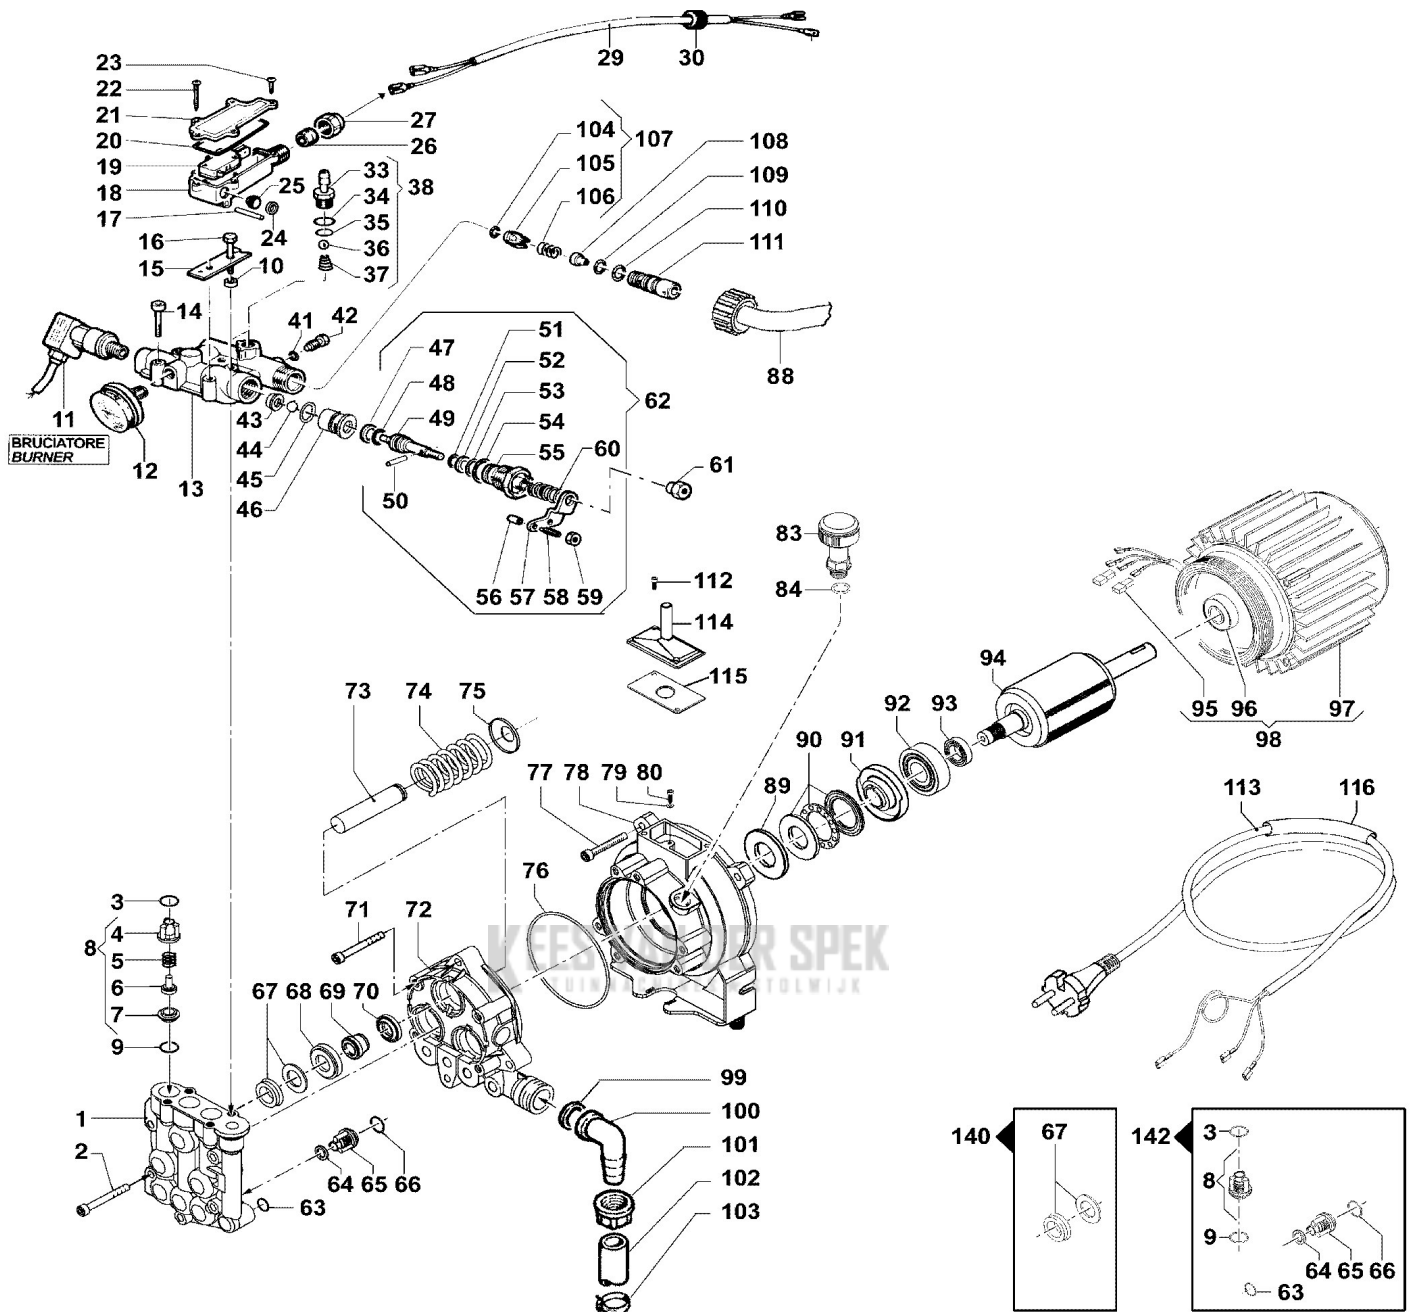

Illustratie Motorpomp

Ref.Nu	Qty	Part number	Description	Validity from	Validity till	Notes	Bulletin
1	1	CH32180114	Top cover				
2	5	CH36090150	Screw				
3	4	CH12100392	O-ring				
4	3	CH12050031	Thrust bearing				
5	3	CH18020175	Spring				
6	3	CH36040026	Valve				
7	3	CH30090121	Seat				
8	3	CH12200039	Valve				
9	3	CH12100415	O-ring				
10	2	CH06010274	Spacer				
11	1	CH24210037	Pressure switch (red)				
12	1	CH18160125	Pressure gauge				
13	1	CH04240418	Body				
14	2	CH36090148	Screw				
15	1	CH24030081	Plate				
16	2	CH36070103	Hexagonal screw				
17	1	CH30050023	Plug				
18	1	CH30010133	Half case				
19	1	CH18250020	Switch				
20	1	CH12010136	O-ring				
21	1	CH04020200	Cover				
22	2	CH36250047	Screw				
23	3	CH36250048	Screw				
24	1	CH00090229	Ring				
25	1	CH24160112	Guard				
26	1	CH12010137	Gasket				
27	1	CH12000056	Wing nut				
29	1	CH04560308	Wire				
30	1	CH24340040	Cable holder				
33	1	CH28030383	Fittings				
34	1	CH12100014	O-ring				
35	1	CH12100039	O-ring				
36	1	CH30030016	Ball				
37	1	CH18020254	Spring				
38	1	CH28030514	Detergent coupling suction kit				
41	1	CH36050087	Special screw				
42	1	CH12100220	O-ring				
43	1	CH30090153	Easy-start seat				
44	1	CH30030028	Ball				
45	1	CH12100152	O-ring				
46	1	CH30090148	Seat				
47	1	CH00090112	Ring				
48	1	CH12100041	O-ring				
49	1	CH00150190	Easy start kit				
50	1	CH30210035	Plug