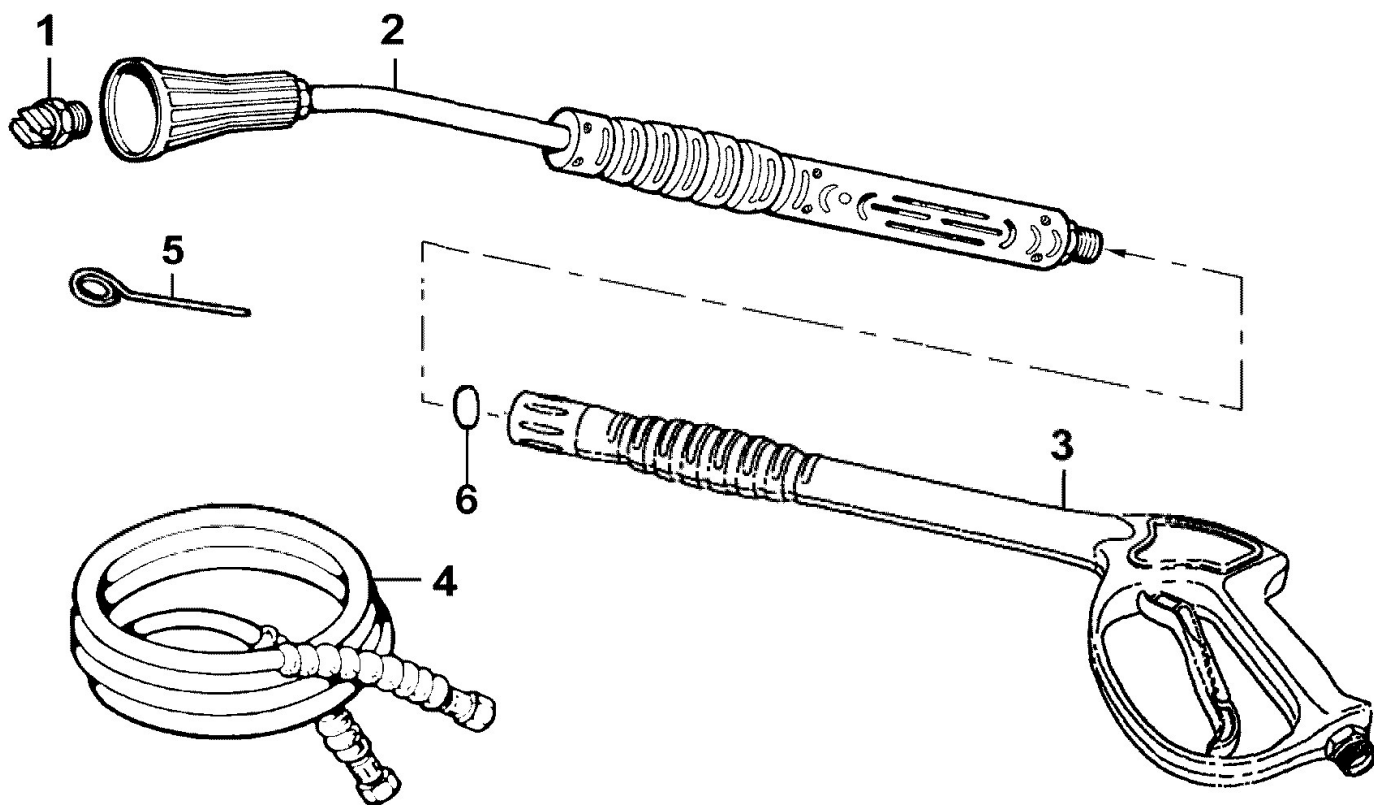

KEES VAN DER SPEK
TUINMACHINES * STOLWIJK

Illustratie Accessories

Ref.Nu	Qty	Part number	Description	Validity from	Validity till	Notes	Bulletin
1	1	CH34000709	Water nozzle				
2	1	68500039	Lance with adjustable nozzle				
3	1	68500031	Spray gun				
4	1	68500026	H.p. hose kit				
5	1	CH04550013	Needle				
6	1	CH12100084	O-ring				

KEES VAN DER SPEK
TUINMACHINES ★ STOLWIJK