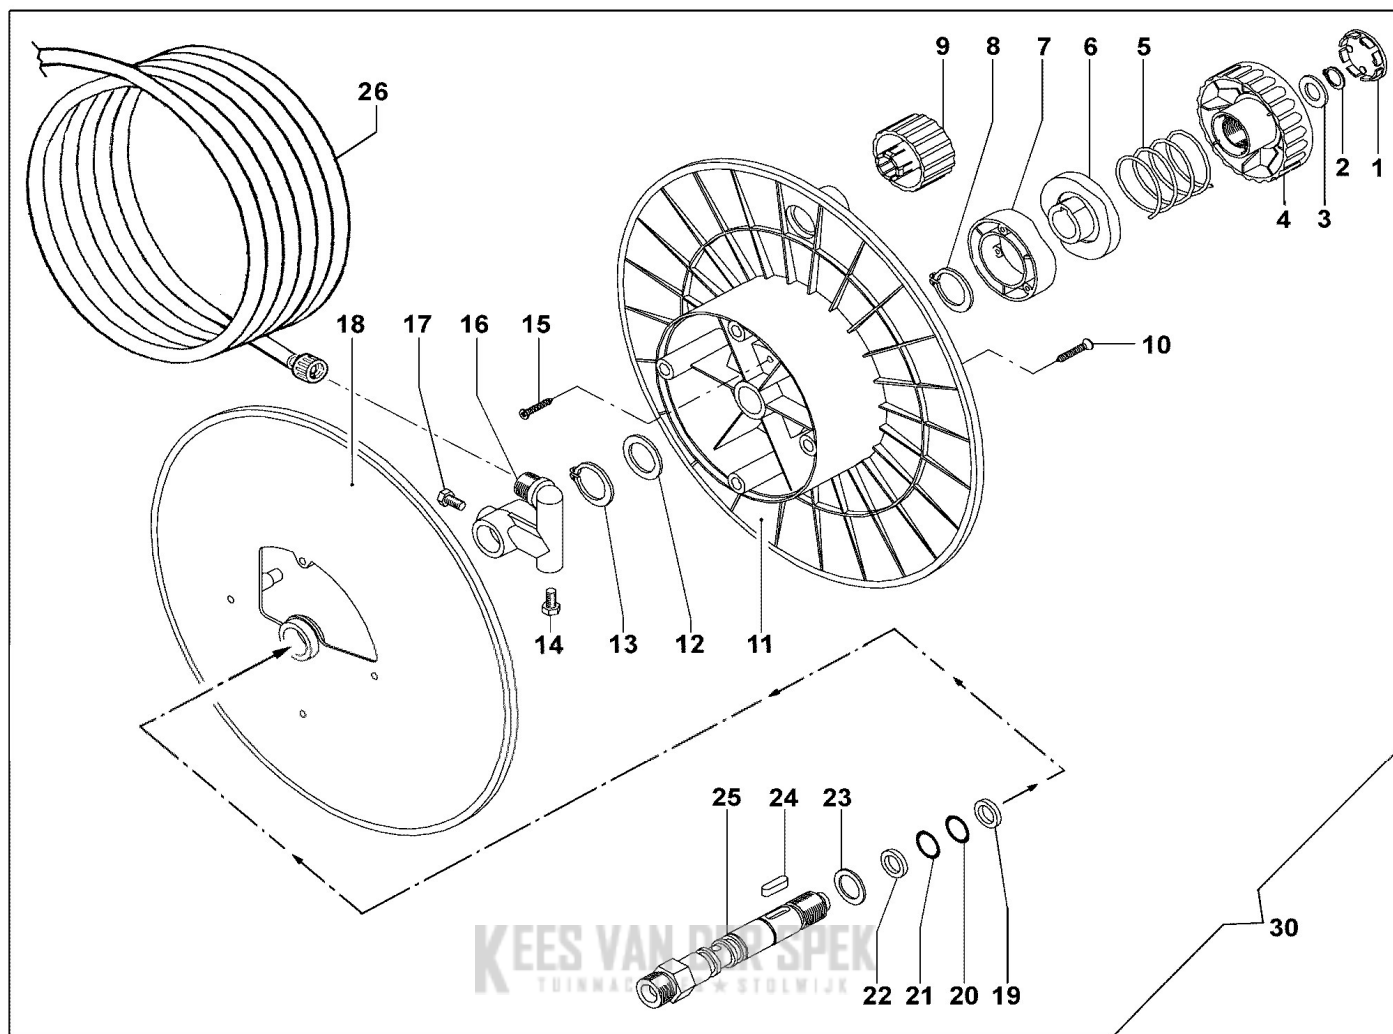

Illustratie Hose reel

Ref.Nu	Qty	Part number	Description	Validity from	Validity till	Notes	Bulletin
1	1	CH32020270	Cap				
2	1	CH30190043	Snap ring				
3	1	CH28110015	Washer				
4	1	CH36060014	Clamp				
5	1	CH18020211	Spring				
6	1	CH04680002	Cam				
7	1	CH04680001	Cam				
8	1	CH30190037	Snap ring				
9	1	CH24310007	Knob				
10	4	CH36230015	Screw				
11	1	CH06020052	Disk				
12	1	CH28120080	Washer				
13	1	CH30190037	Snap ring				
14	1	CH32020018	Cap				
15	3	CH36230019	Screw				
16	1	CH28030480	Fittings				
17	1	CH32020018	Cap				
18	1	CH06020051	Disk				
19	1	CH00090165	Ring				
20	1	CH12100232	O-ring				
21	1	CH12100232	O-ring				
22	1	CH00090165	Ring				
23	1	CH28120080	Washer				
24	1	CH16020059	Key				
25	1	CH24080151	Fittings				
26	1	68500026	H.p. hose kit				
30	1	CH70020255	Complete hose reel with h.p.hose				

KEES VAN DER SPEK
TUINMACHINES ★ STOLWIJK