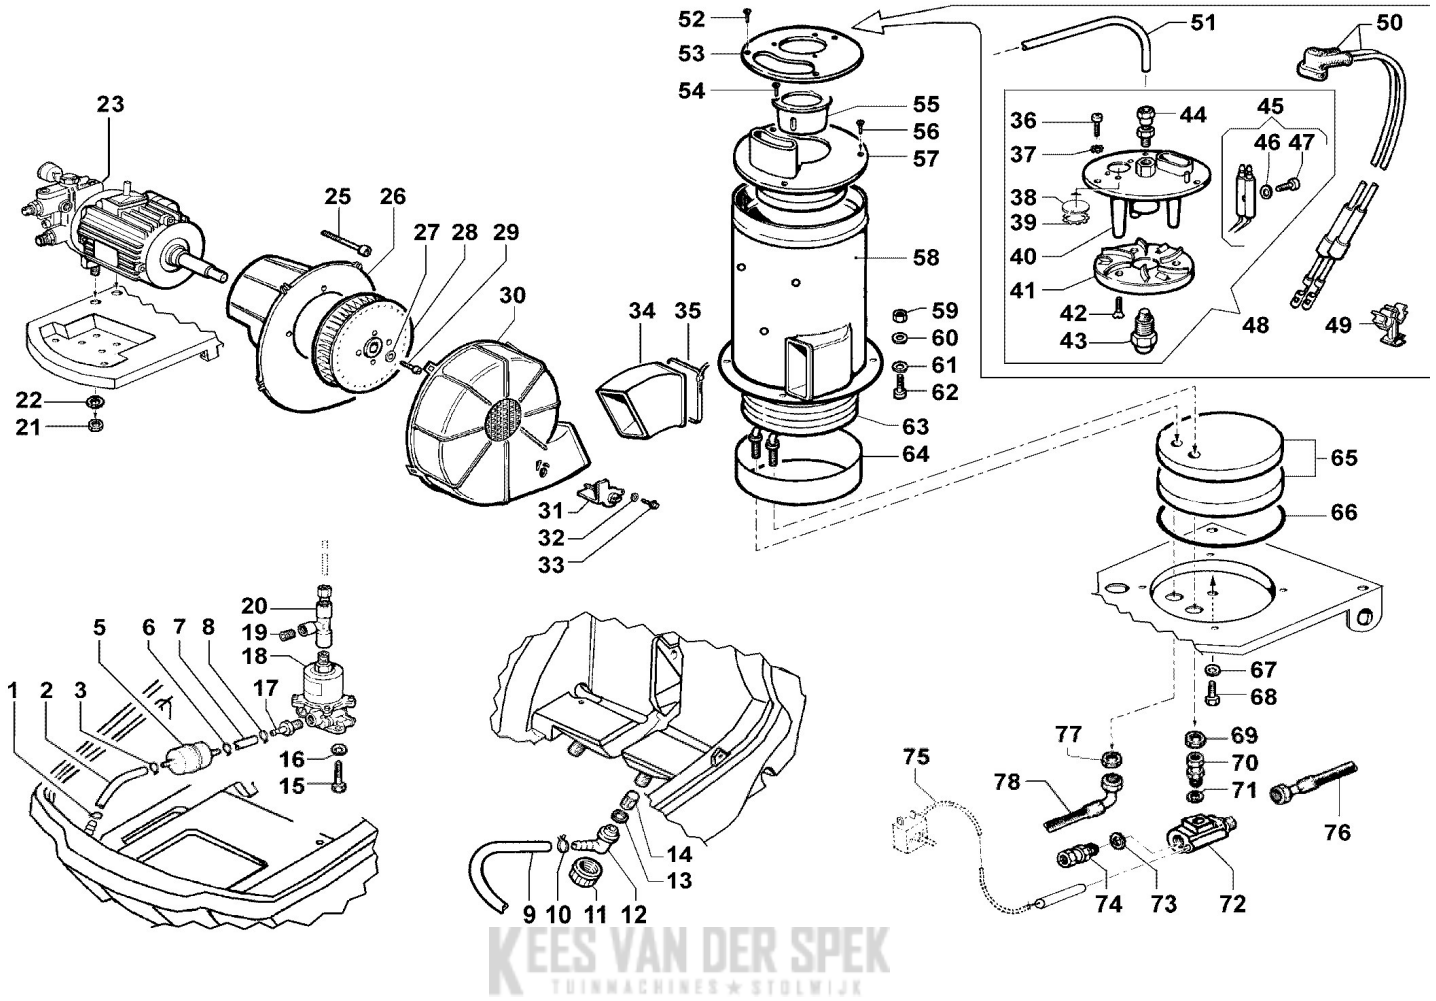

KEES VAN DER SPEK
TUINMACHINES * STOLWIJK

Illustratie Boiler

Ref.Nu	Qty	Part number	Description	Validity from	Validity till	Notes	Bulletin
1	1	CH10030003	Band				
2	1	CH32080997	Diesel hose				
3	1	CH10030003	Band				
5	1	CH10020120	Diesel filter				
6	1	CH10030003	Band				
7	1	CH32081044	Diesel hose				
8	1	CH10030003	Band				
9	1	CH32080705	Detergent hose				
10	2	CH10030059	Band				
11	1	CH12230052	Wing nut				
12	1	CH28030371	Fitting				
13	1	CH12090104	Gasket				
14	1	CH10020078	Detergent suction filter				
15	2	CH36070106	Hexagonal screw				
16	2	CH28070011	Washer				
17	1	CH28030408A	Coupling				
18	1	CH24220010	Diesel pump				
19	1	CH32000017	Cap				
20	1	CH28030486	Coupling				
21	2	CH06040079	Nut				
22	2	CH28110016	Washer				
23	1	CH73010930	Motorpump				
25	4	CH36250070	Screw				
26	1	CH04660031	Shraud cover				
27	1	CH28070011	Washer				
28	1	CH36320089	Fan				
29	1	CH36090034	Screw				
30	1	CH04040033	Shraud cover				
31	1	CH04660026	Shutter				
32	1	CH28110006	Washer				
33	1	CH36250049	Screw				
34	1	CH18100024	Sleeve				
35	2	CH10030076	Band				
36	3	CH36250038	Screw				
37	3	CH28070013	Washer				
38	1	CH32000074	Cap				
39	1	CH30190035	Snap ring				
40	1	CH06020047	Electrode holder disc				
41	1	CH06020057	Air turbulence ring				
42	3	CH36080004	Screw				
43	1	CH34000534	Nozzle (diesel)				
44	1	CH28030322	Fitting				
45	1	CH08050023	Bifilar electrode kit				
46	1	CH28110080	Washer				
47	1	CH36230031	Screw				
48	1	CH03350031	Burner kit