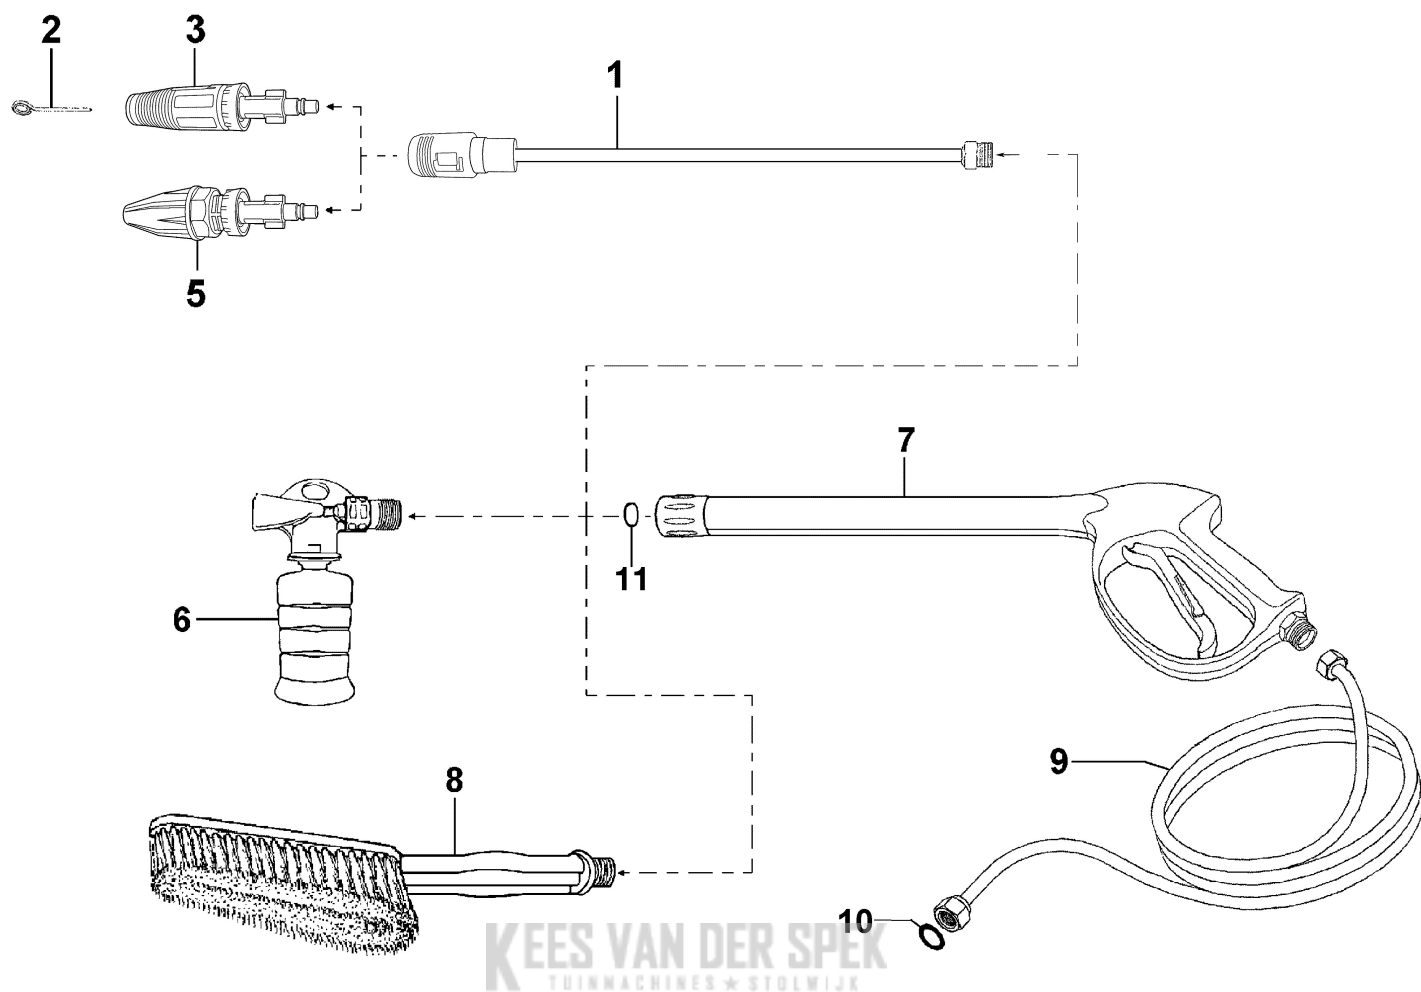

KEES VAN DER SPEK
TUINMACHINES ★ STOLWIJK

Illustratie Engine

Ref.Nu	Qty	Part number	Description	Validity from	Validity till	Notes	Bulletin
46	3	CH12200069	Valve				
47	1	CH50190666	Gasket set				
48	3	CH00090318	Ring				
49	1	CH24320026	Pump crankcase				
50	3	CH00190124	Seal ring				
51	1	CH24320025	Pump crankcase				
52	3	CH18020213	Spring				
53	3	CH24090127	Piston				
54	3	CH00090317	Ring				
55	1	CH12100620	O-ring				
56	1	CH04360032	Bearing				
57	1	CH00010538	Shaft				
58	1	CH04380091	Bearing				
59	1	CH00190118	Seal ring				
60	1	CH04340047	Condenser				
61	3	CH24340048	Cable holder				
62	1	CH30010530	Electrical box				
63	1	CH14100130A	Switch				
64	2	CH36250046	Screw				
65	1	CH36250072	Screw				
66	1	CH28070013	Washer				
67	1	CH12010196	Gasket				
68	3	CH36090114	Screw				
69	1	CH10090258B	Flange				
70	1	301100002	Stator and kit	01/08/2014			
71	2	CH12100420	O-ring				
72	1	CH04380090	Bearing				
73	1	301100002	Stator and kit	01/08/2014			
74	1	CH12410070	Ring				
75	1	CH36320083	Motor fan kit				
76	1	CH00090296	Ring				
77	1	CH04660029	Fan cover				
78	1	CH04560321	Cable uk				
78	1	CH04560318	Cable				
79	1	CH04340045	Condenser				
80	1	CH30410257	Stator kit				
81	1	CH00010590	Rotor shaft				
90	1	CH33000092	Top cover				
91	-	-	Not available for this product				
92	1	CH50190666	Gasket set				
93	1	301100002	Stator and kit	01/08/2014			

Kees van der Spek

TUINMACHINES * STOLWIJK

Illustratie Accessories

Ref.Nu	Qty	Part number	Description	Validity from	Validity till	Notes	Bulletin
1	1	68500033	Lance with adjustable nozzle				
2	1	CH04550013	Needle				
3	1	68500041	Adjustable nozzle head				
5	1	68500043	Rotative nozzle head				
6	1	68500049	Lance				
7	1	68500029	Spray gun				
8	1	68500003A	Fixed brush				
9	1	68500020	H.p. hose kit				
10	1	CH12100703	Ring				
11	1	CH12100084	O-ring				