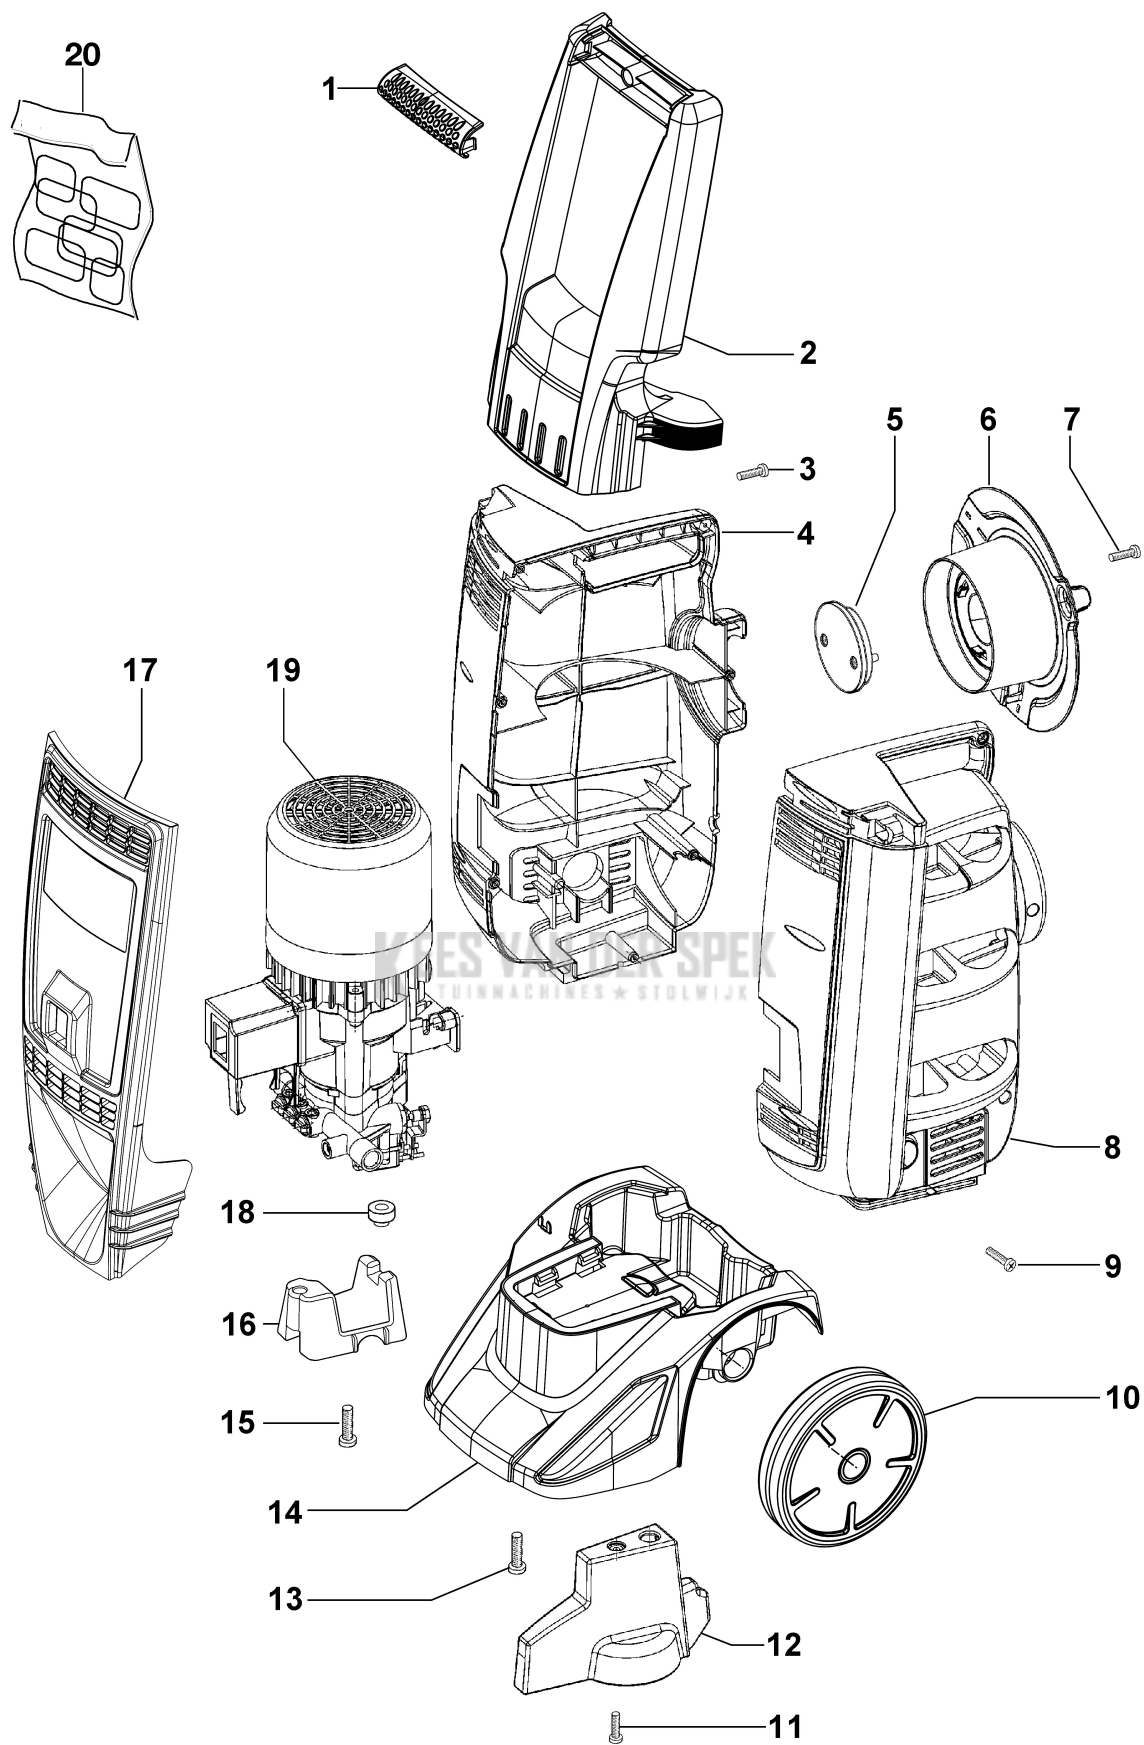

IP 1360 S High-pressure washer

Documenten

Deck

Engine

Accessories

KEES VAN DER SPEK
TUINMACHINES ★ STOLWIJK

Illustratie Deck

Ref.Nu	Qty	Part number	Description	Validity from	Validity till	Notes	Bulletin
1	1	CH04020311	Handle cover				
2	1	CH14110042A	Handle				
3	2	CH36050114	Screw				
4	1	CH04770217A	Cover left				
5	1	CH06020064	Hose reel kit				
6	1	CH06020060A	Hose reel				
7	2	CH36050114	Screw				
8	1	CH04770218A	Cover right				
9	7	CH36050114	Screw				
10	2	CH28100086A	Wheel				
11	1	CH36050114	Screw				
12	1	CH30020608	Stand				
13	2	CH36050114	Screw				
14	1	CH32060311A	Frame				
15	1	CH36250071	Screw				
16	1	CH24000106	Support				
17	1	CH04770225B	Cover				
18	-	-	Not available for this product				
19	1	CH73040330	Motorpump				
20	1	CH32157784	Labels kit				