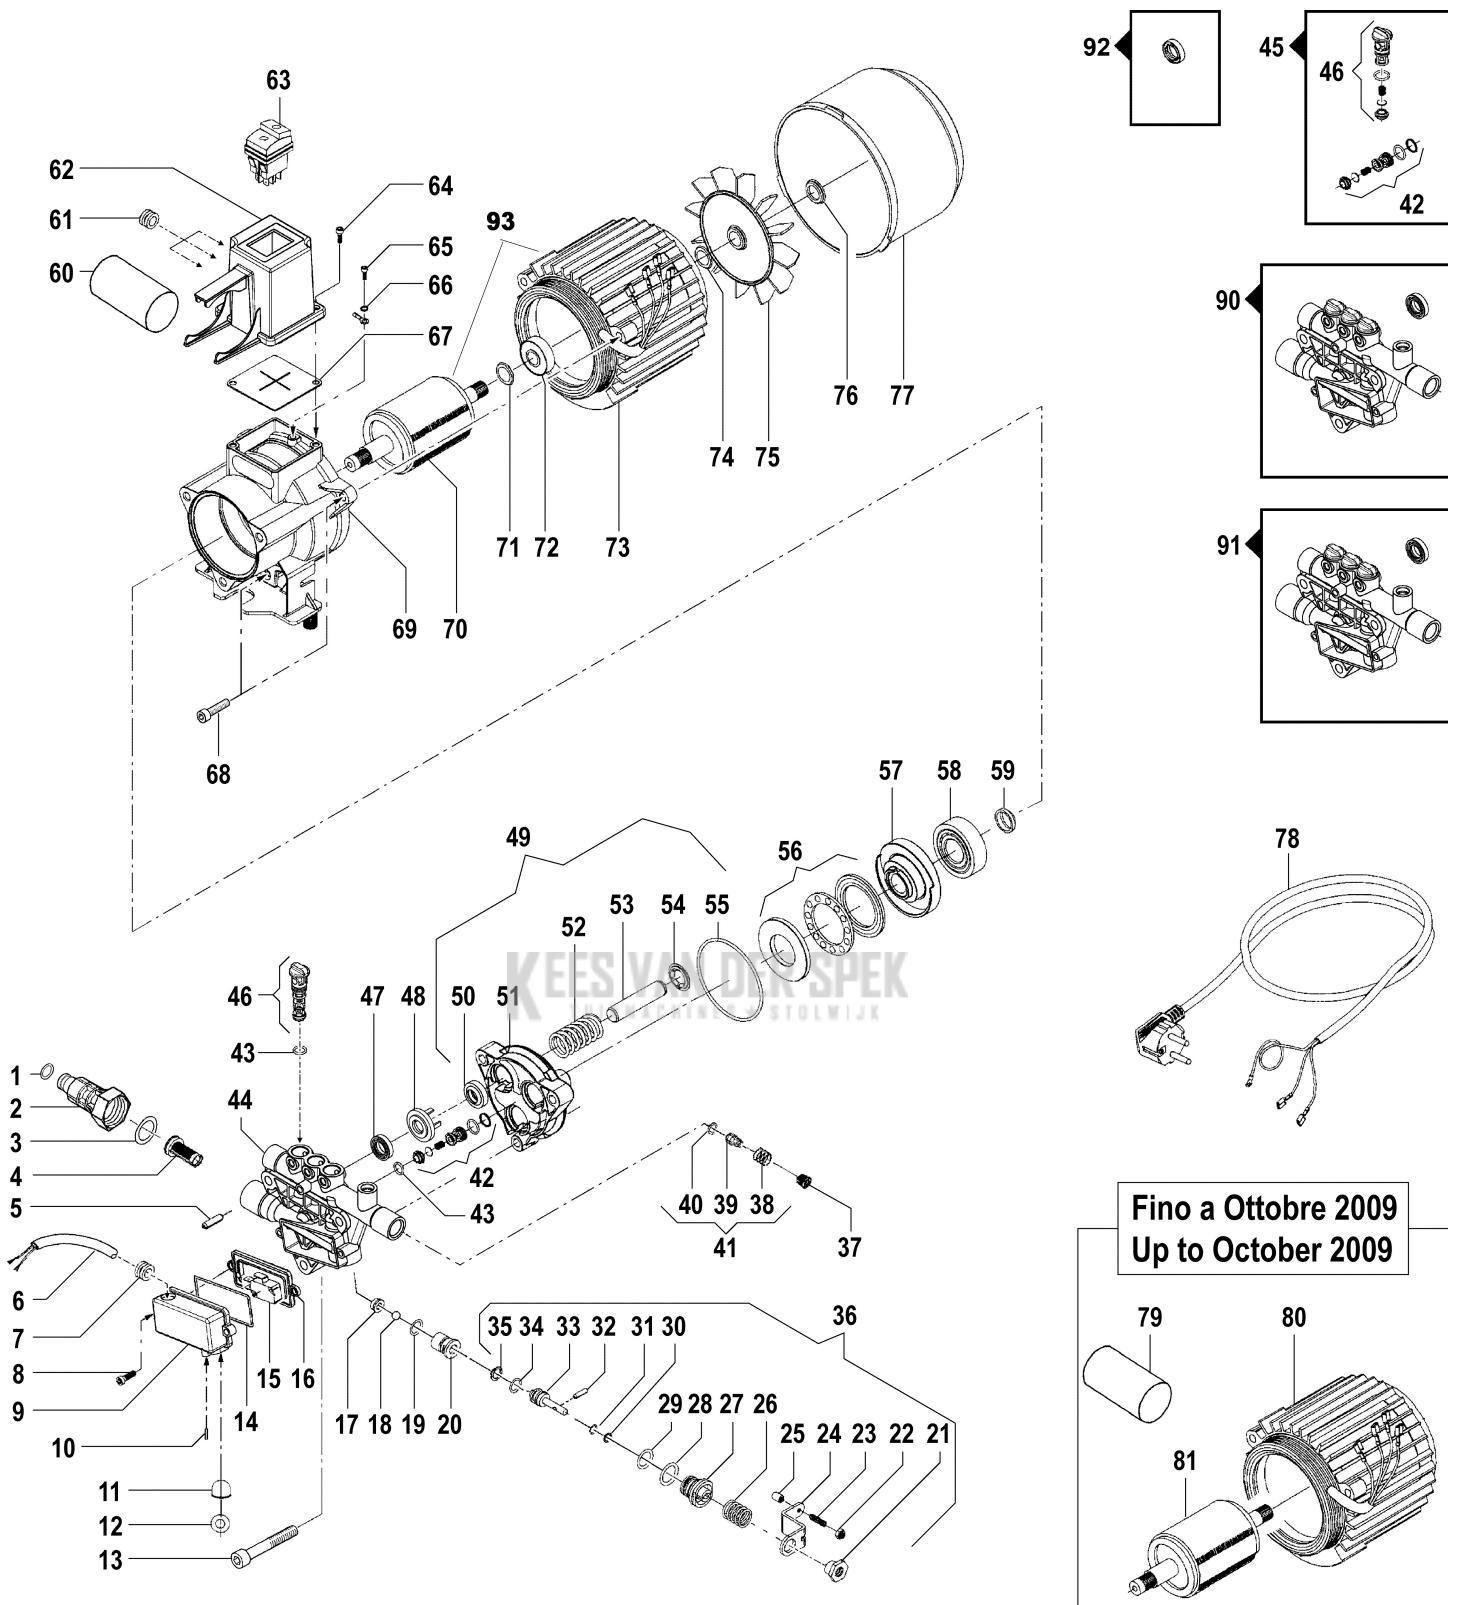

IP 1360 S High-pressure washer

Documenten

Deck

Engine

Accessories

KEES VAN DER SPEK
TUINMACHINES ★ STOLWIJK

Illustratie Deck

Ref.Nu	Qty	Part number	Description	Validity from	Validity till	Notes	Bulletin
1	1	CH04020311	Handle cover				
2	1	CH14110042A	Handle				
3	2	CH36050114	Screw				
4	1	CH04770217A	Cover left				
5	1	CH06020064	Hose reel kit				
6	1	CH06020060A	Hose reel				
7	2	CH36050114	Screw				
8	1	CH04770218A	Cover right				
9	7	CH36050114	Screw				
10	2	CH28100086A	Wheel				
11	1	CH36050114	Screw				
12	1	CH30020608	Stand				
13	2	CH36050114	Screw				
14	1	CH32060311A	Frame				
15	1	CH36250071	Screw				
16	1	CH24000106	Support				
17	1	CH04770225B	Cover				
18	-	-	Not available for this product				
19	1	CH73040330	Motorpump				
20	1	CH32157784	Labels kit				