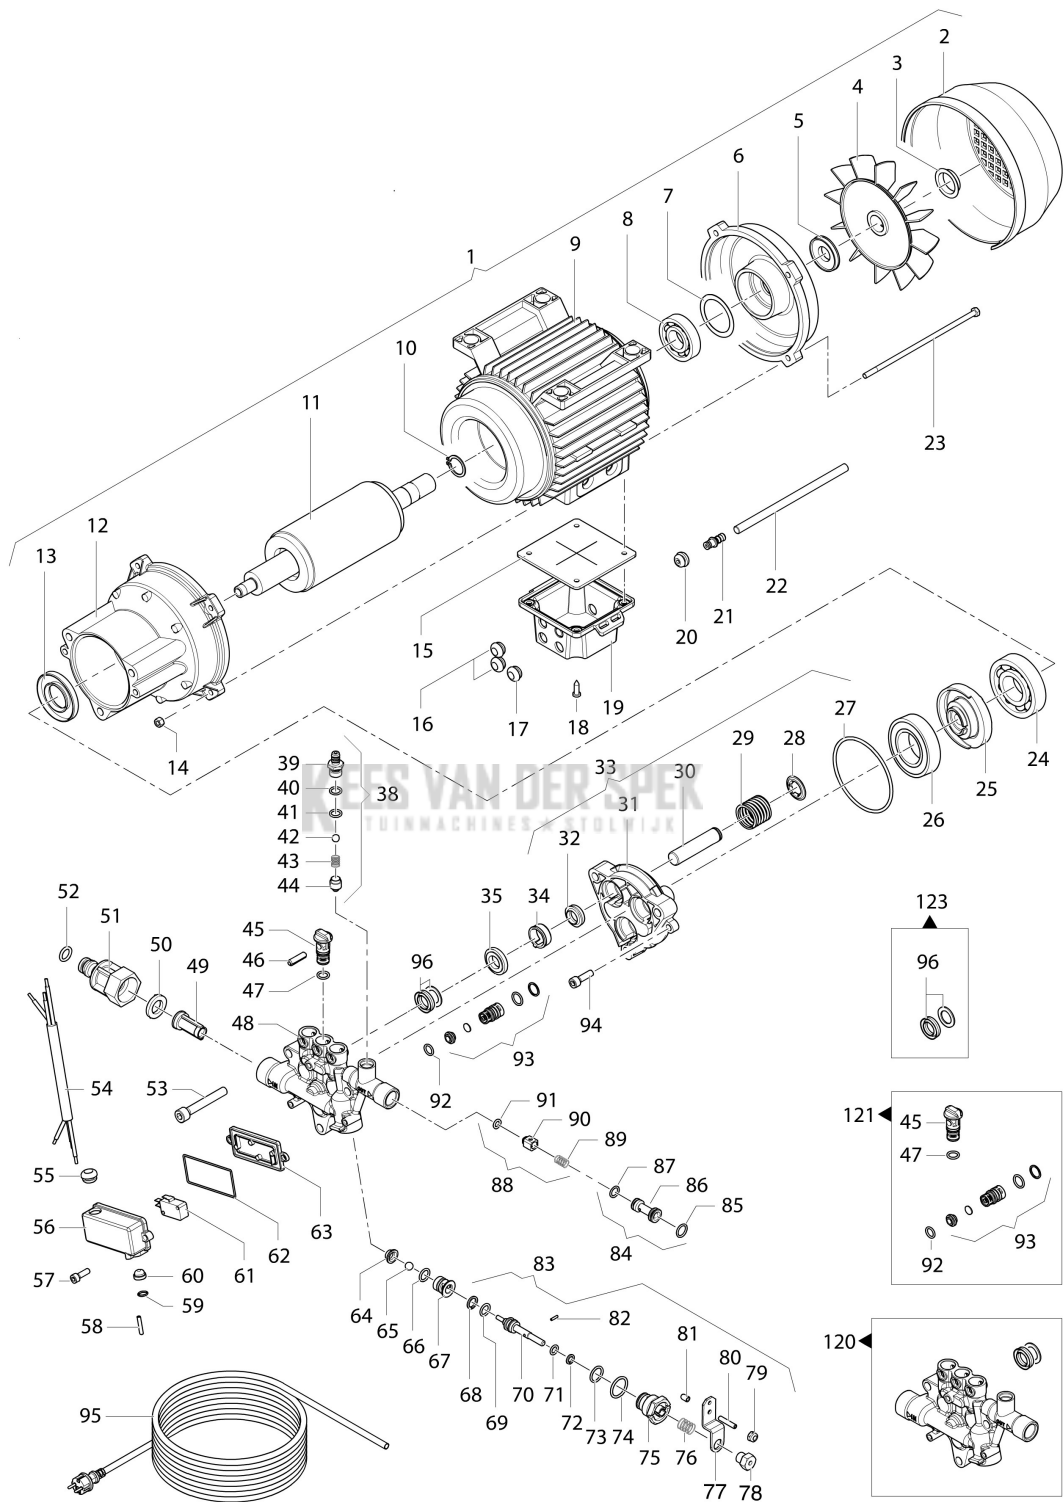

Illustratie Engine

Ref.Nu	Qty	Part number	Description	Validity from	Validity till	Notes	Bulletin
1	1	CH18310655	Complete motor				
2	1	CH04020400	Fan cover				
3	1	CH00090280	Ring				
4	1	CH36320109	Fan				
5	1	CH12410110	Ring				
6	1	CH10090271	Flange (motor)				
7	1	CH00090327	Ring				
8	1	CH04380083	Bearing				
9		-	Not available for this product				
10	1	CH30190011	Snap ring				
11		-	Not available for this product				
12	1	CH10090268	Flange (motor)				
13	1	CH00190007	Seal ring				
14	4	CH06040046	Nut				
15	1	CH12010201	Gasket				
16	2	CH24340046	Cable holder				
17	1	CH24340048	Cable holder				
18	3	CH36250019	Screw				
19	1	CH04020374	Electrical box				
20	1	CH24340048	Cable holder				
21	2	CH28030267	Fitting				
22	1	CH32081123	Tube				
23	4	CH36070256	Screw				
24	1	CH04380071	Bearing				
25	1	CH00010629	Eccentric shaft				
26	1	CH04360032	Bearing				
27	1	CH12100620	O-ring				
28	3	CH00090267	Ring				
29	3	CH18020213	Spring				
30	3	CH24090125B	Piston				
31	1	CH24320029	Pump crankcase				
32	3	CH00190058	Seal ring				
33	1	CH24320032	Pump crankcase				
34	3	CH06010308	Spacer				
35	3	CH00090270	Ring				
38	1	CH50260345	Fitting				
39	1	CH28000104	Detergent coupling suction kit				
40	1	CH12100465	O-ring				
41	1	CH12100466	O-ring				
42	1	CH30030033	Ball				
43	1	CH18020214	Spring				
44	1	CH02040051	Bushing				
45	3	CH12200069	Valve				
46	3	CH30210032	Plug				

KEES VAN DER SPEK
TUINMACHINES ★ STOLWIJK