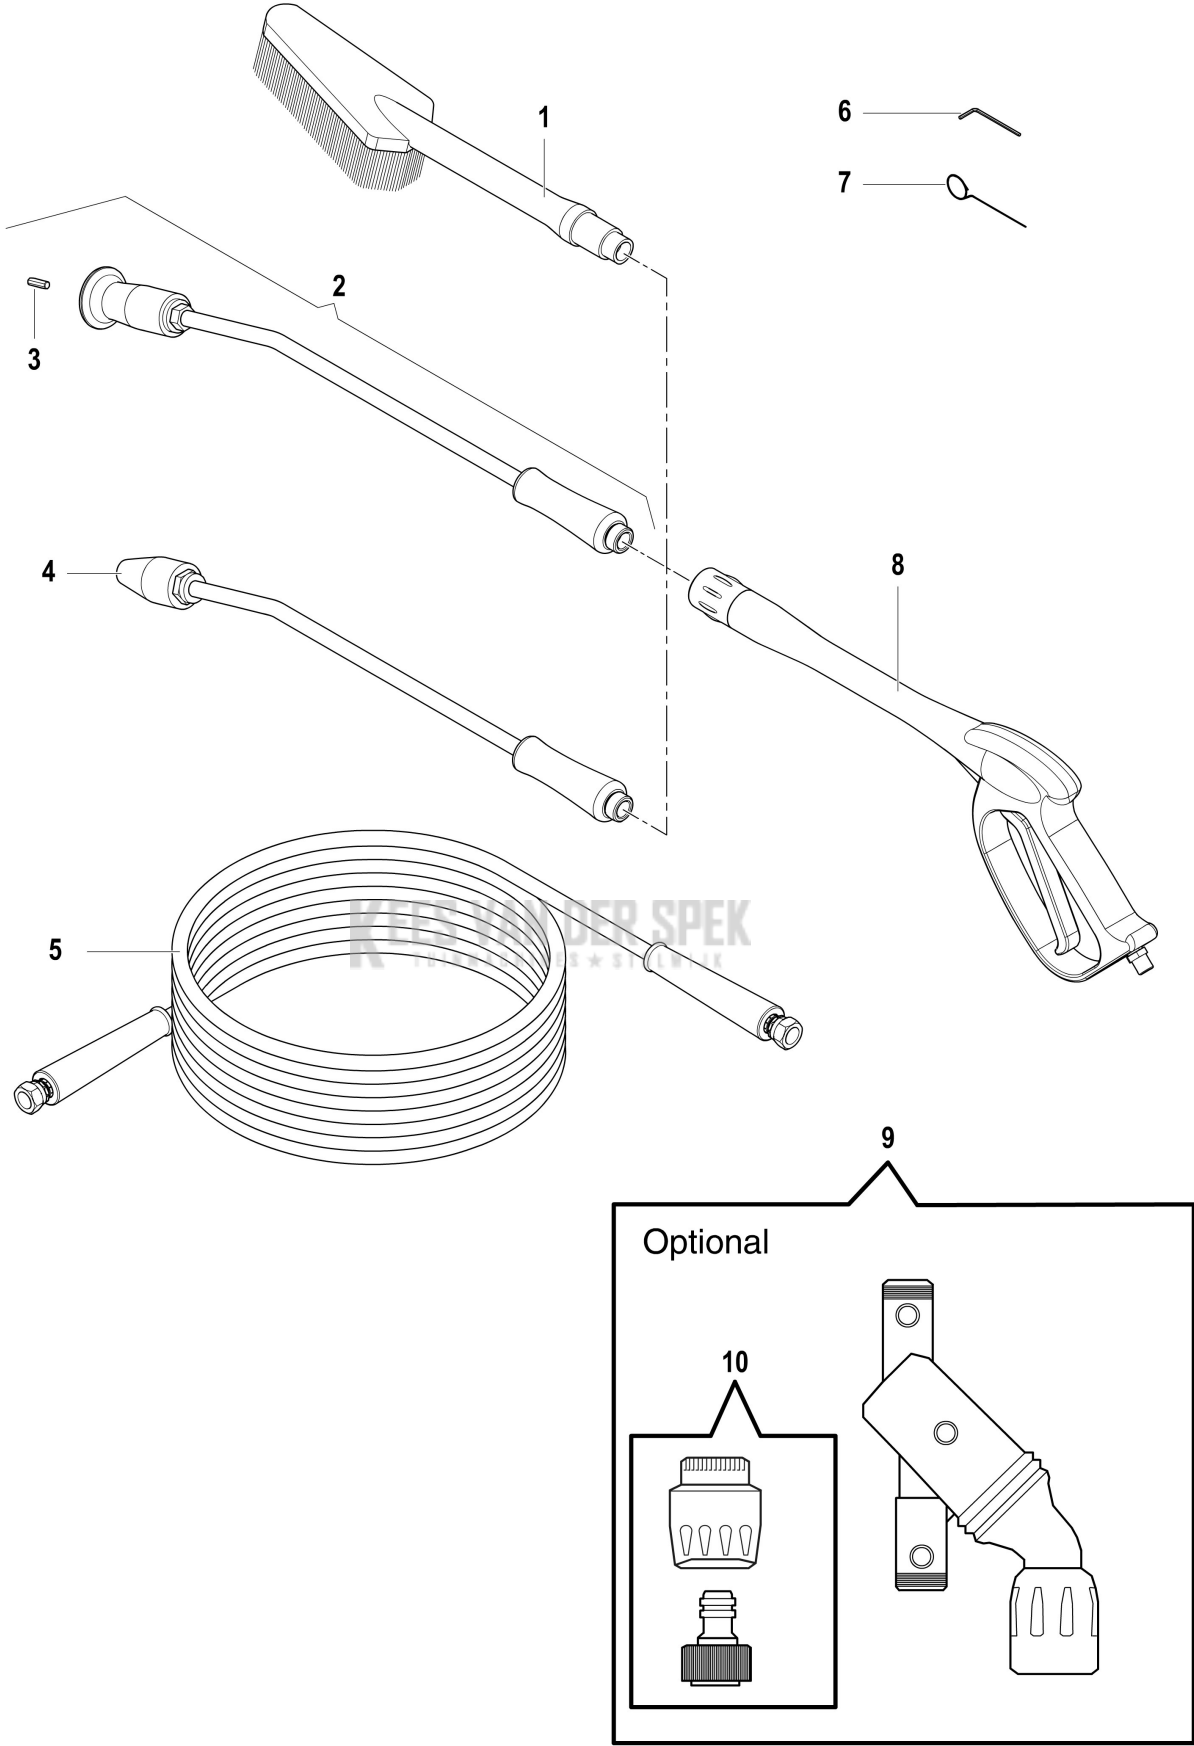

Illustratie Accessories

Ref.Nu	Qty	Part number	Description	Validity from	Validity till	Notes	Bulletin
1	1	CH14130032	Fixed brush				
2	1	68500037	Lance with adjustable nozzle				
3	1	CH34000512	Water nozzle				
4	1	68500047	Lance rotojet			Ugello rotante; Rotating lance	
5	1	CH33011218	H.p. hose				
6	1	CH04540037	Bushing				
7	1	CH04550013	Needle				
8	1	68500029	Spray gun				
9	1	CH06080049	Backflow preventer			Optional	
10	1	CH50020024	claber support kit			Optional	

KEES VAN DER SPEK
TUINMACHINES ★ STOLWIJK