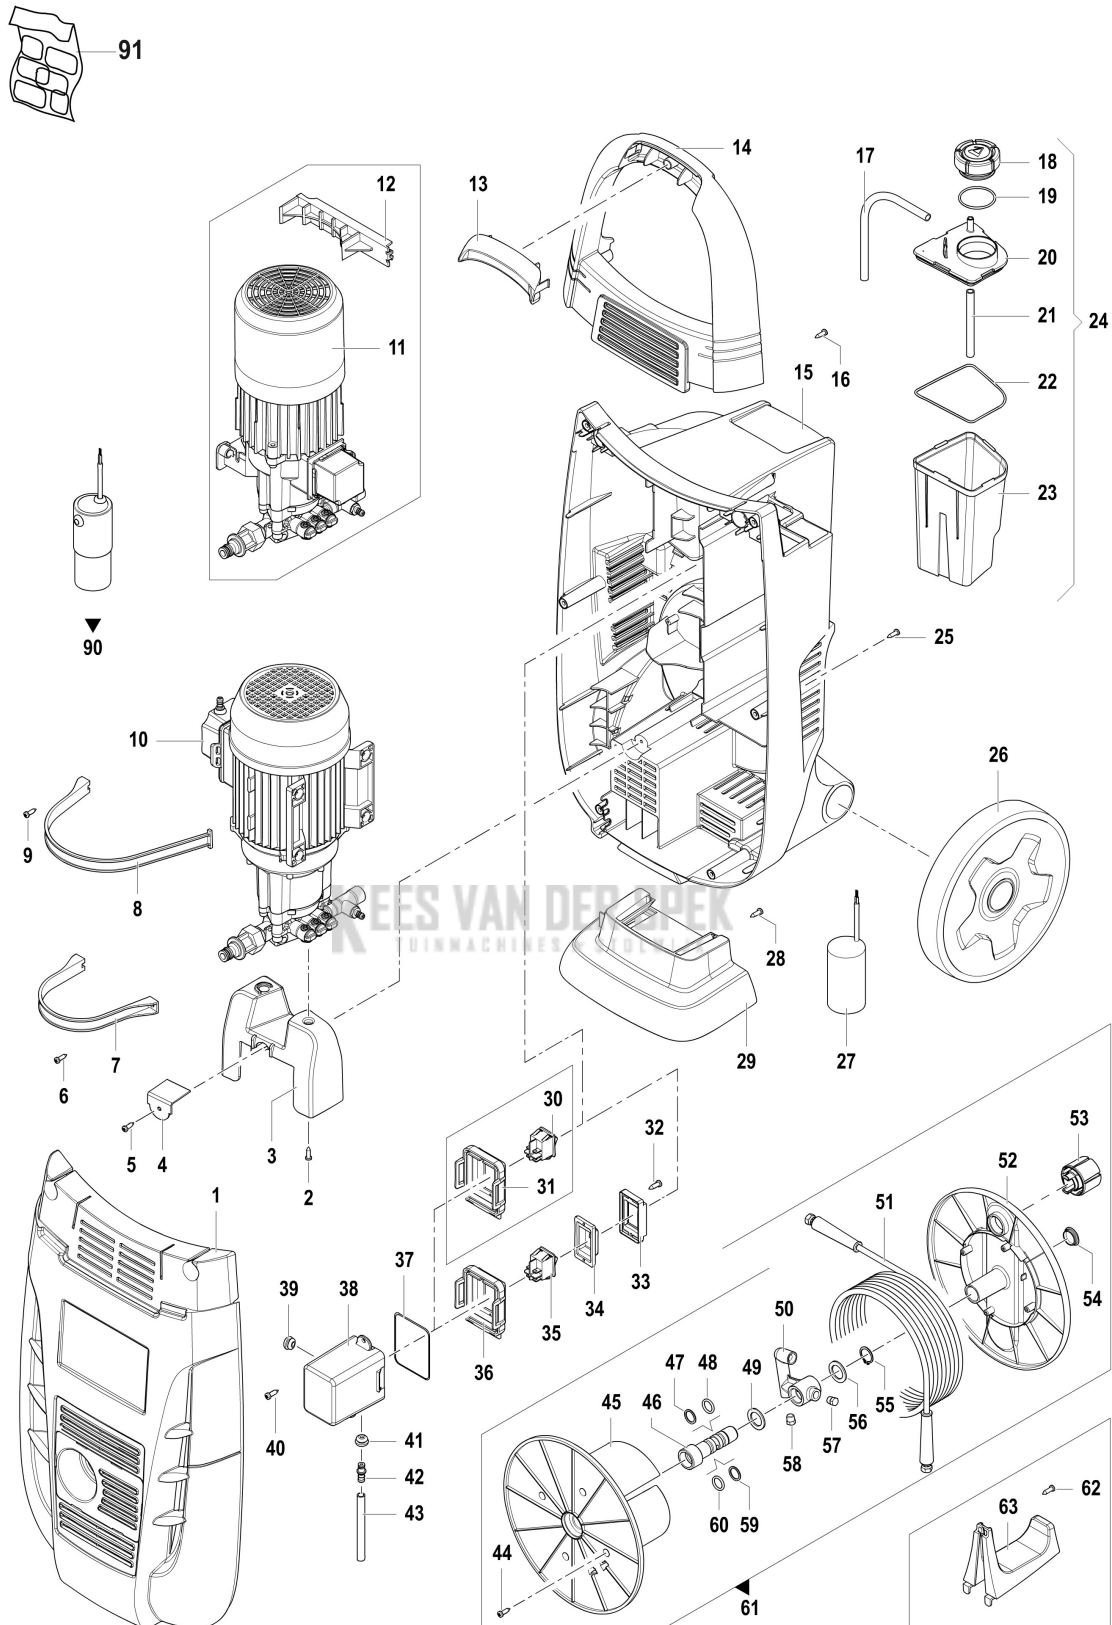

IP 1900 S High-pressure washer

Documenten

Deck

Engine

Accessories

KEES VAN DER SPEK
TUINMACHINES ★ STOLWIJK

Illustratie Deck

Ref.Nu	Qty	Part number	Description	Validity from	Validity till	Notes	Bulletin
1	1	CH04770414	Cover kit			Frontale, arancio; Front, orange	
2	1	CH36250071	Screw				
3	1	CH24000139	Support				
4	1	CH30020733	Bracket				
5	1	CH36050114	Screw				
6	2	CH36050114	Screw	05/2009			
7	1	CH30400005	Band	05/2009			
8	1	CH30400004	Band				
9	1	CH36050114	Screw				
10	1	CH73040433	Motorpump				
11	-		Not available for this product				
12	-		Not available for this product				
13	1	CH04020372	Handle cover				
14	1	CH14110044A	Handle				
15	1	CH32060312A	Frame				
16	2	CH36050114	Screw				
17	1	CH32081107	Tube				
18	1	CH32000134	Detergent plug				
19	1	CH12100200	O-ring				
20	1	CH04020375	Cover				
21	1	CH32081102	Tube				
22	1	CH12100379	O-ring				
23	1	CH30290026	Detergent tank				
24	1	CH05310291	Detergent tank kit				
25	6	CH36050114	Screw				
26	2	CH28100091B	Wheel				
27	1	CH04340329A	Condenser				
28	2	CH36050114	Screw				
29	1	CH30020697A	Frame			Inferiore; Lower	
30	-		Not available for this product				
31	-		Not available for this product				
32	2	CH36250003	Screw				
33	1	CH04600030	Switch cover				
34	1	CH24160095	Switch protection				
35	1	CH14100061	Switch				
36	1	CH04020373	Cover				
37	1	CH12010203	Gasket				
38	1	CH30010543	Switch box				
39	2	CH24340046	Cable holder				
40	1	CH36050114	Screw				
41	2	CH24340048	Cable holder				
42	2	CH28030267	Fitting				
43	1	CH32081123	Tube				
44	4	CH36050114	Screw				