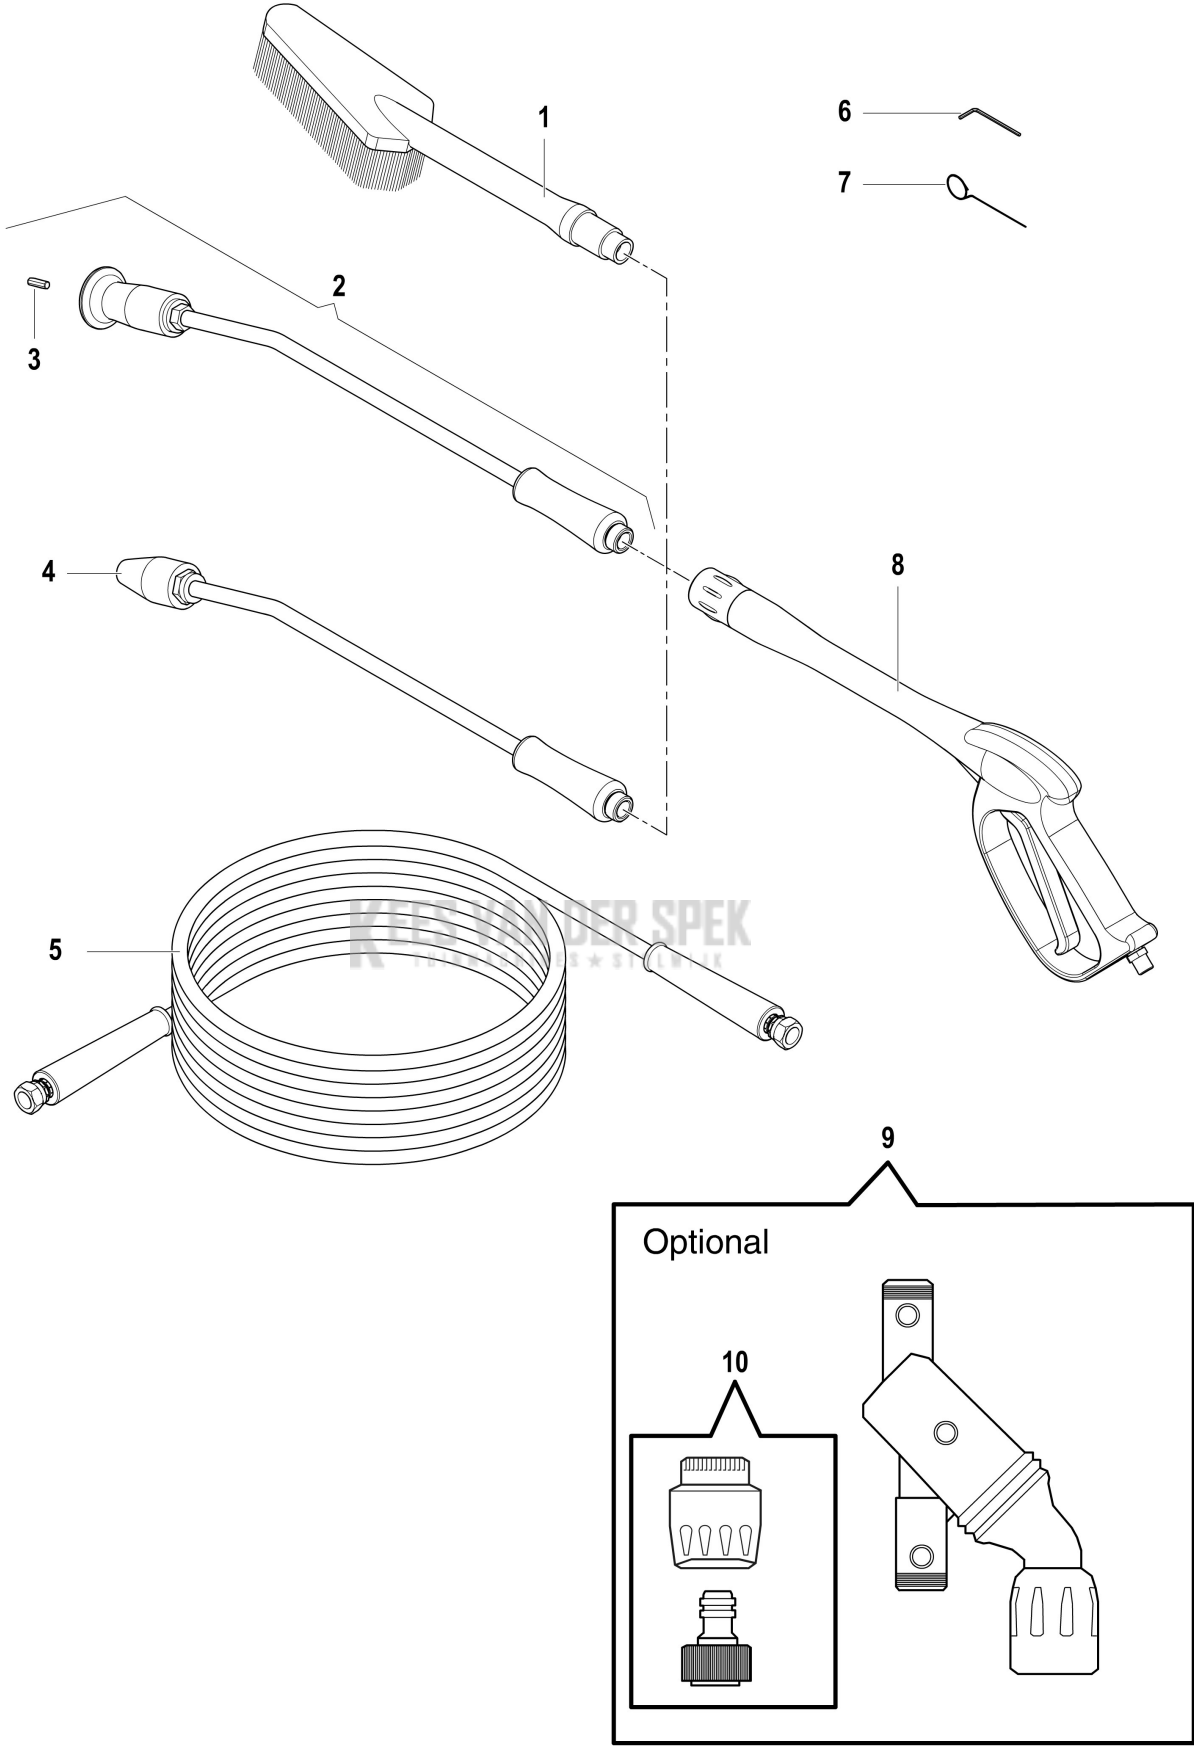

Illustratie Accessories

Ref.Nu	Qty	Part number	Description	Validity from	Validity till	Notes	Bulletin
1		-	Not available for this product				
2	1	68500036	Lance with adjustable nozzle				
3	1	CH34000508	Water nozzle				
4	1	68500046	Lance rotojet			Ugello rotante; Rotating lance	
5	1	68500023	H.p. hose kit				
6	1	CH04540037	Bushing				
7	1	CH04550013	Needle				
8	1	68500029	Spray gun				
9	1	CH06080049	Backflow preventer			Optional	
10	1	CH50020024	claber support kit			Optional	

KEES VAN DER SPEK
TUINMACHINES ★ STOLWIJK