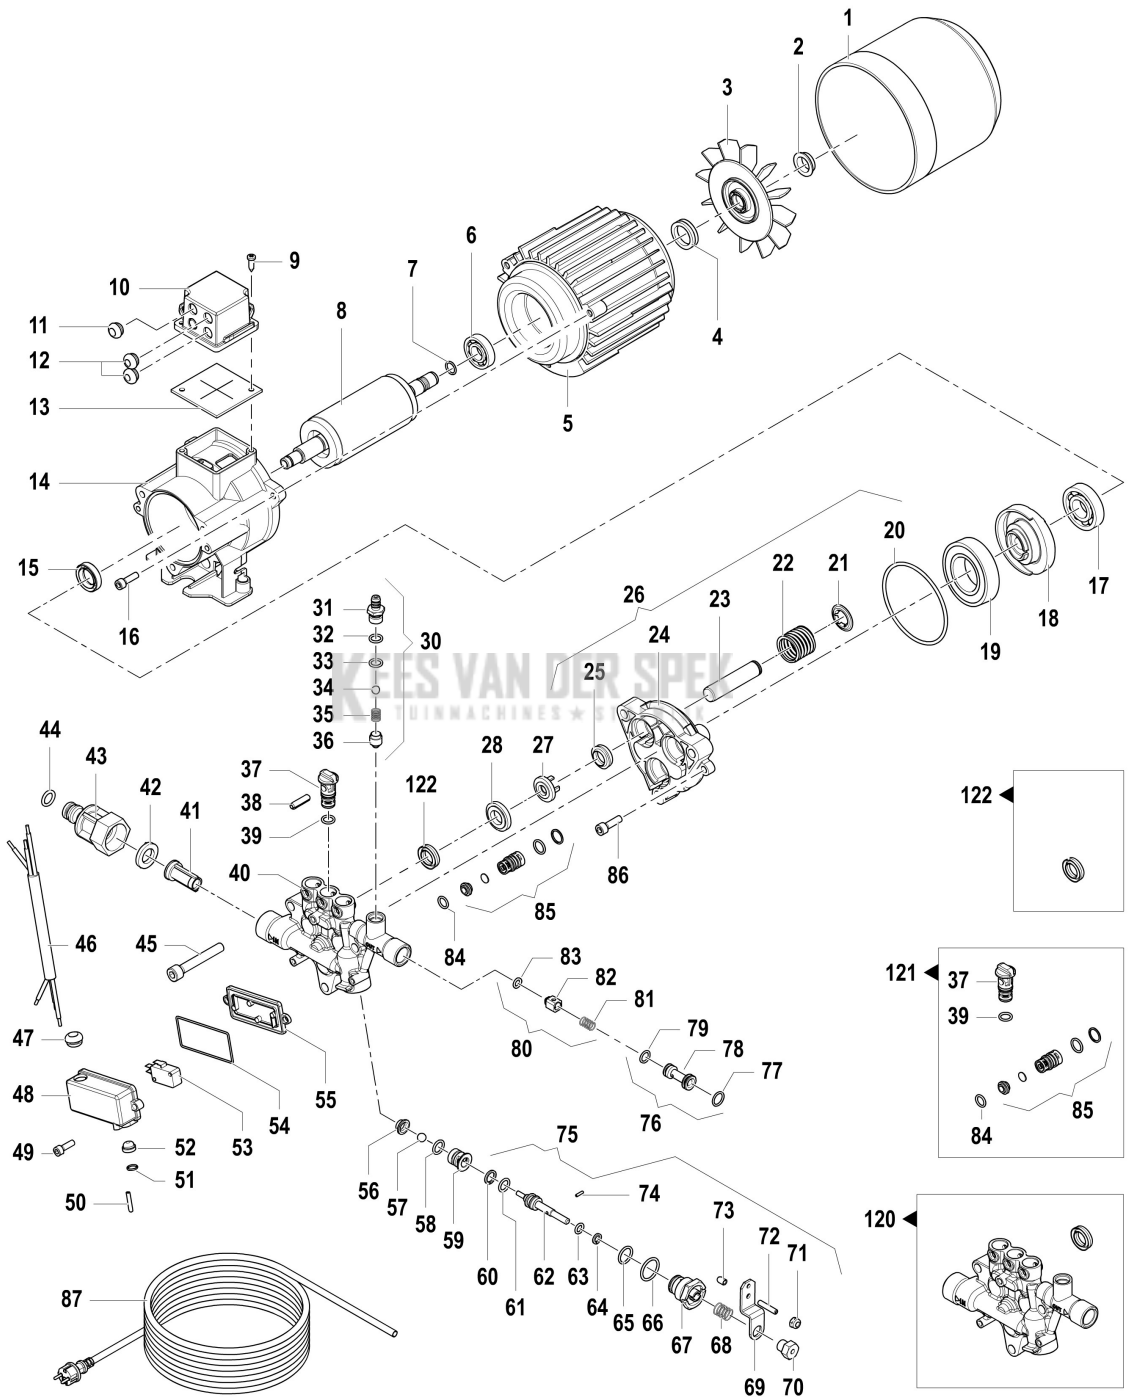

Illustratie Engine

Ref.Nu	Qty	Part number	Description	Validity from	Validity till	Notes	Bulletin
1	1	CH04660029	Fan cover				
2	1	CH00090280	Ring				
3	1	CH36320083	Motor fan kit				
4	1	CH12410070	Ring				
5	1	301100002	Stator and kit				
6	1	CH04380090	Bearing				
7	1	CH12410420	O-ring				
8	1	301100002	Stator and kit				
9	2	CH36250049	Screw				
10	1	CH04020380	Electrical box				
11	1	CH24340048	Cable holder				
12	2	CH24340046	Cable holder				
13	1	CH12010196	Gasket				
14	1	CH10090201	Flange				
15	1	CH00190118	Seal ring				
16	3	CH36090114	Screw				
17	1	CH04380091	Bearing				
18	1	CH00010629	Eccentric shaft				
19	1	CH04360032	Bearing				
20	1	CH12100620	O-ring				
21	3	CH00090317	Ring				
22	3	CH18020213	Spring				
23	3	CH24090127	Piston				
24	1	CH24320025	Pump crankcase				
25	3	CH00190124	Seal ring				
26	1	CH24320026	Pump crankcase				
27	3	CH00090318	Ring				
28	3	-	Not available for this product				
30	1	CH50260345	Fitting				
31	1	CH28000104	Detergent coupling suction kit				
32	1	CH12100465	O-ring				
33	1	CH12100466	O-ring				
34	1	CH30030033	Ball				
35	1	CH18020214	Spring				
36	1	CH02040051	Bushing				
37	3	CH12200069	Valve				
38	3	CH30210032	Plug				
39	3	CH12100465	O-ring				
40	1	CH32180415	Top cover				
41	1	CH10020132A	Water filter				
42	1	CH12090111	Gasket				
43	1	CH28030524	Fitting				
44	1	CH12100638	O-ring				
45	3	CH36090191	Screw				
46	1	CH04560322	Cable				

KEES VAN DER SPEK
TUINMACHINES ★ STOLWIJK