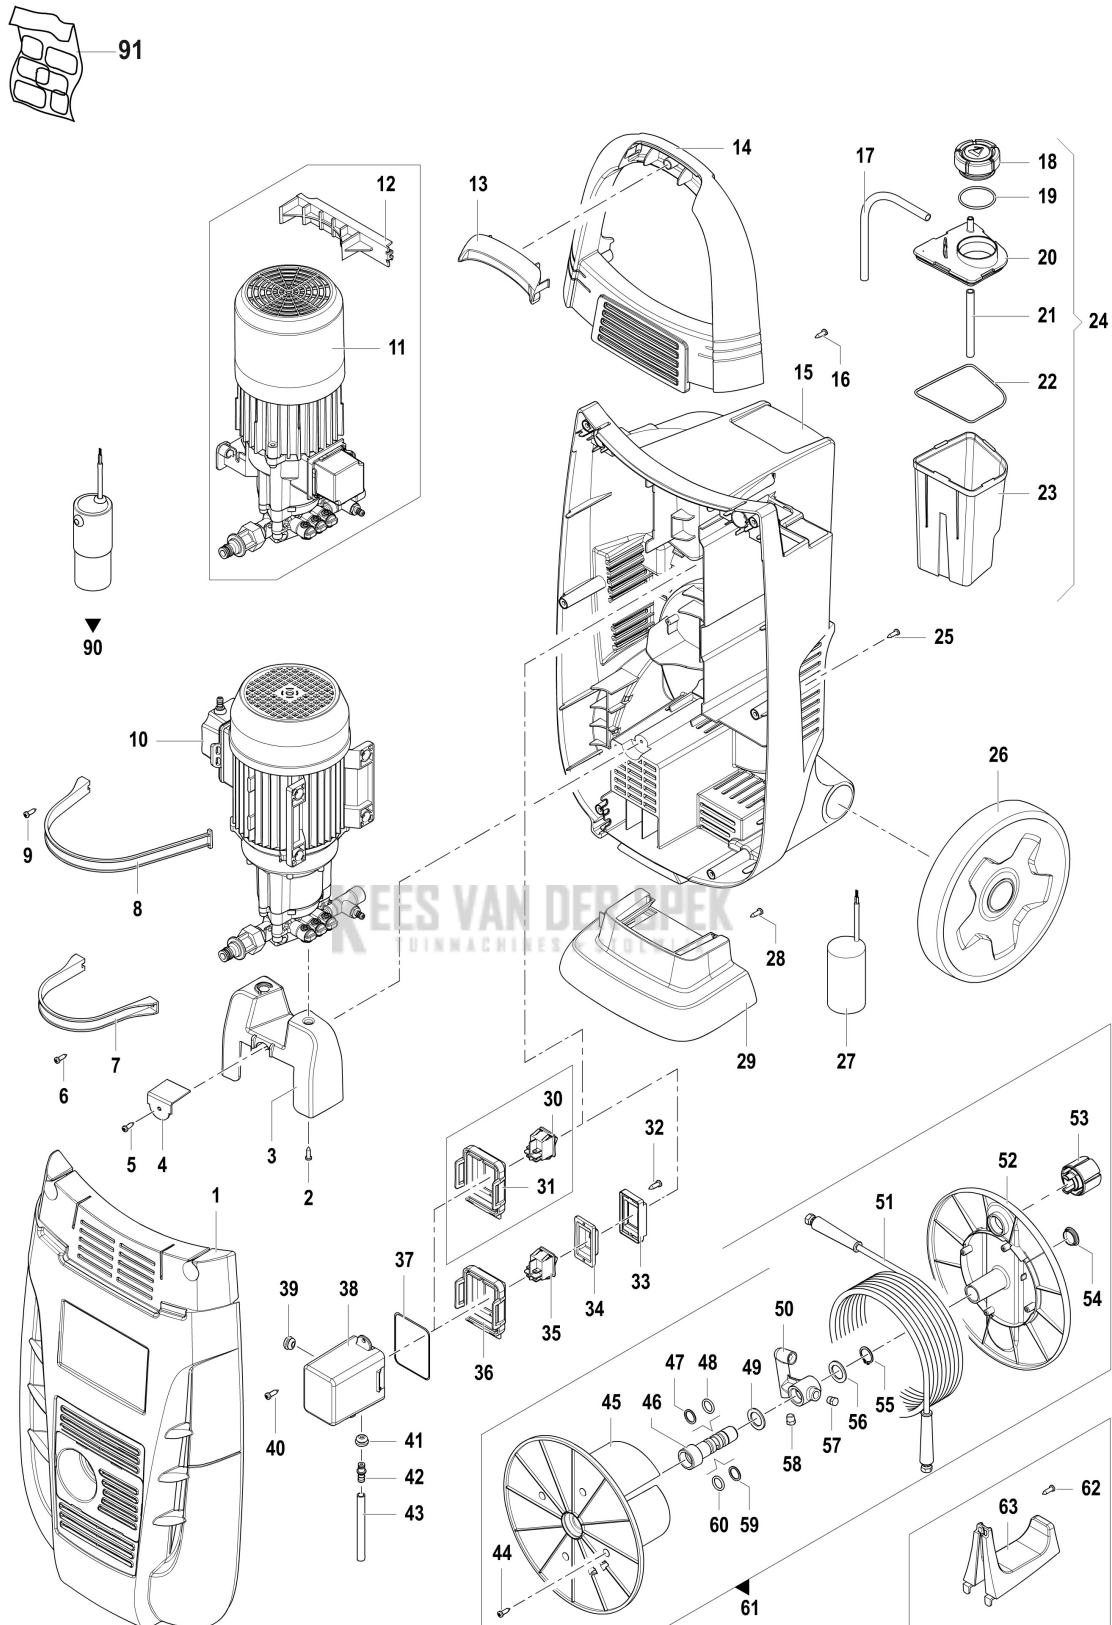

IP 1750 S High-pressure washer

Documenten

Deck

Engine

Accessories

KEES VAN DER SPEK
TUINMACHINES ★ STOLWIJK

Illustratie Deck

Ref.Nu	Qty	Part number	Description	Validity from	Validity till	Notes	Bulletin
1	1	CH04770414	Cover kit			Frontale, rosso; Front, red	
2	1	CH36250071	Screw				
3	1	CH24000139	Support				
4	1	CH30020733	Bracket				
5	1	CH36050114	Screw				
6	2	CH36050114	Screw	05/2009			
7	1	CH30400005	Band	05/2009			
8	1	CH30400004	Band				
9	1	CH36050114	Screw				
10	-	-	Not available for this product				
11	1	CH73040435	Motorpump				
12	1	CH24040183	Support				
13	1	CH04020372	Handle cover				
14	1	CH14110044A	Handle				
15	1	CH32060312A	Frame				
16	2	CH36050114	Screw				
17	1	CH32081107	Tube				
18	1	CH32000134	Detergent plug				
19	1	CH12100200	O-ring				
20	1	CH04020375	Cover				
21	1	CH32081102	Tube				
22	1	CH12100379	O-ring				
23	1	CH30290026	Detergent tank				
24	1	CH05310291	Detergent tank kit				
25	6	CH36050114	Screw				
26	2	CH28100091B	Wheel				
27	1	CH04340045	Condenser				
28	2	CH36050114	Screw				
29	1	CH30020697A	Frame			Inferiore; Lower	
30	1	CH14100130A	Switch				
31	1	CH04020384	Cover				
32	-	-	Not available for this product				
33	-	-	Not available for this product				
34	-	-	Not available for this product				
35	-	-	Not available for this product				
36	-	-	Not available for this product				
37	1	CH12010203	Gasket				
38	1	CH30010543	Switch box				
39	2	CH24340046	Cable holder				
40	1	CH36050114	Screw				
41	2	CH24340048	Cable holder				
42	2	CH28030267	Fitting				