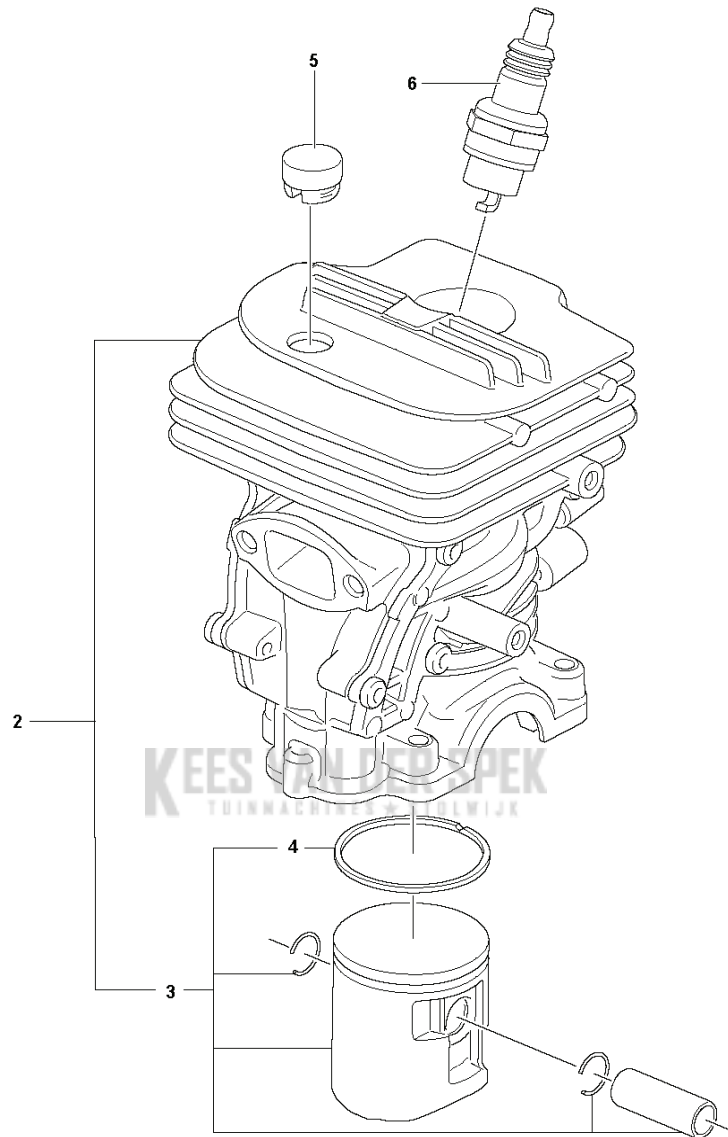

G 130
CYLINDER PISTON

CHAIN SAWS

PXM_REF	PXM_PARTNO	DESCRIPTION	PXM_REMARK	QTY
1	591465601	SERVICE KIT	Cylinder Bolt	1
2	591465701	SERVICE KIT	Cylinder & Piston	1
3	591465702	SERVICE KIT	Piston Kit	1 2
4	585040601	ZUIGERVEER		1 2.3
5	590409901	STEUN		1
6	503235111	BOUGIE	NGK BPMR7A	1