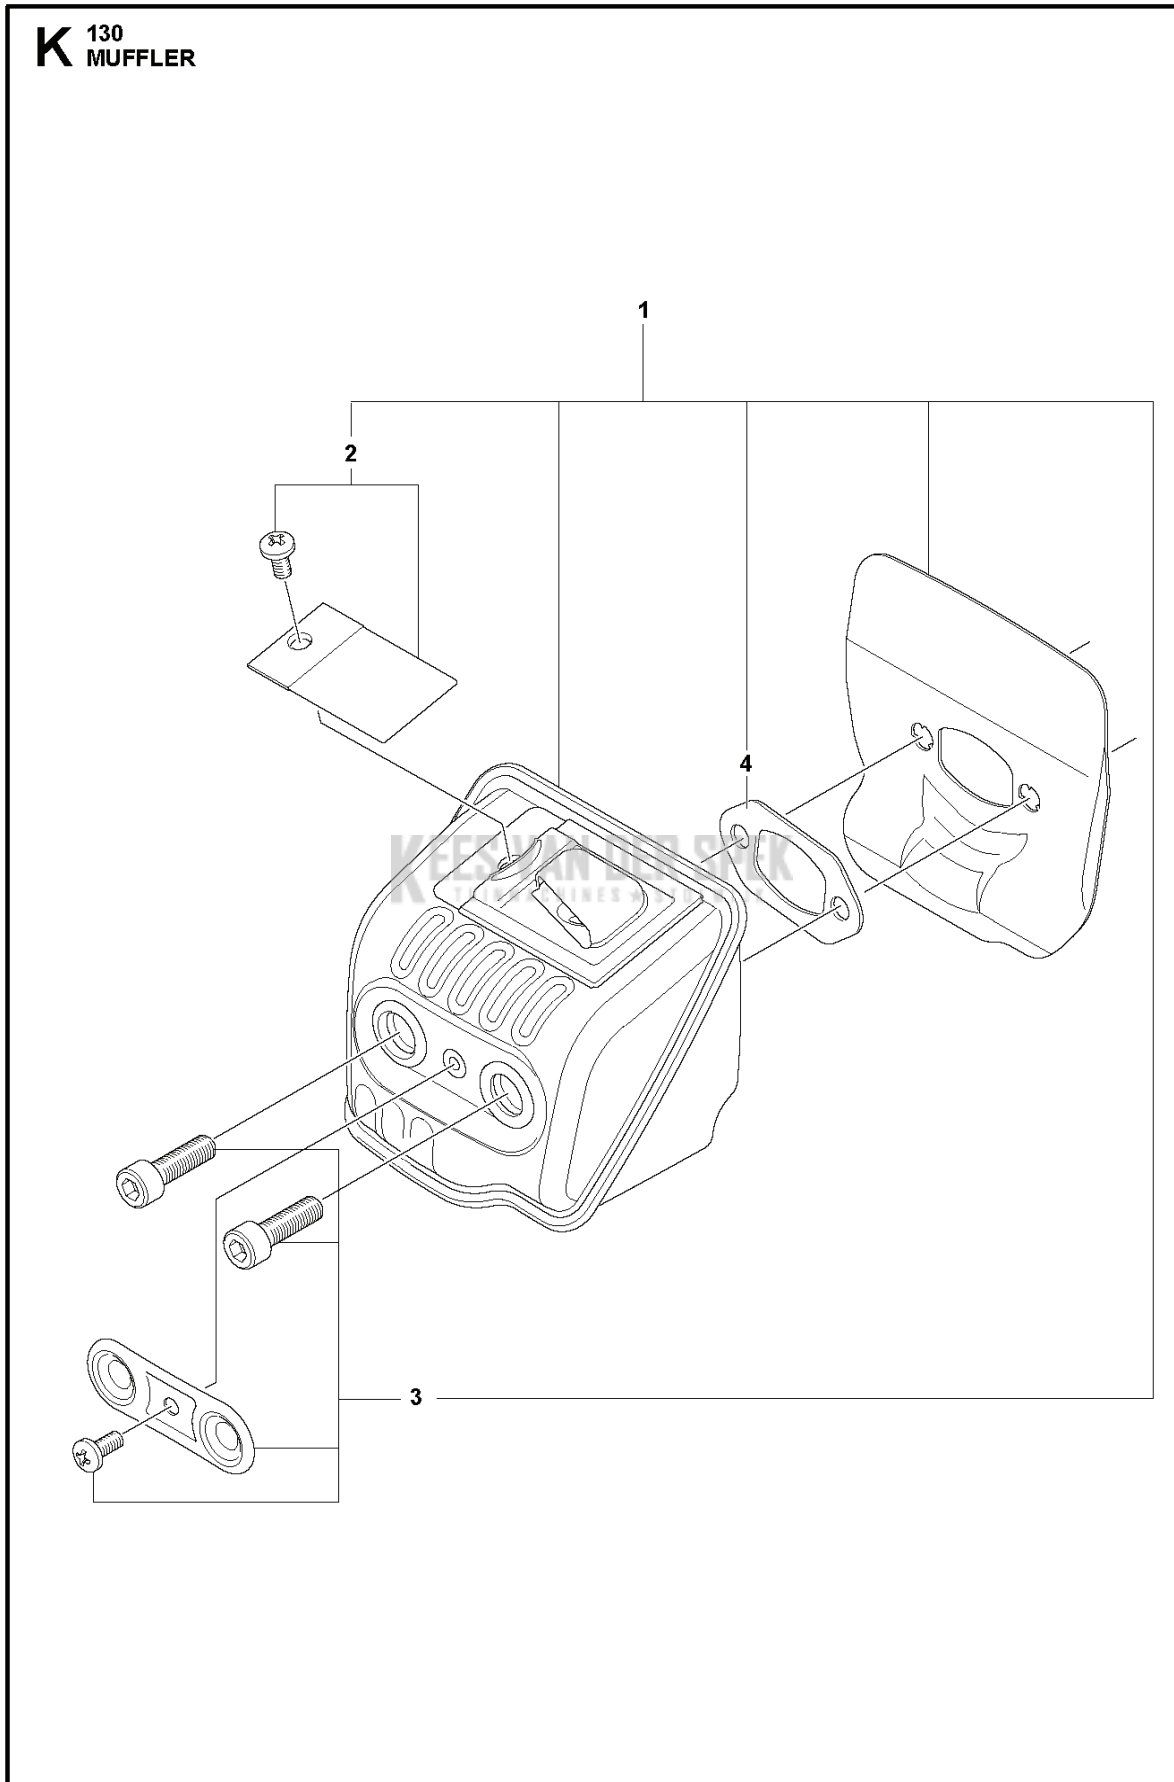

K 130
MUFFLER

CHAIN SAWS

PXM_REF	PXM_PARTNO	DESCRIPTION	PXM_REMARK	QTY	
1	501266203	GELUIDDEMPER COMPL.		1	
2	591175501	SERVICE KIT	Spark Arrester	1	1
3	591174601	SERVICE KIT	MUFFLER	1	1
4	501619501	PAKKING		1	1