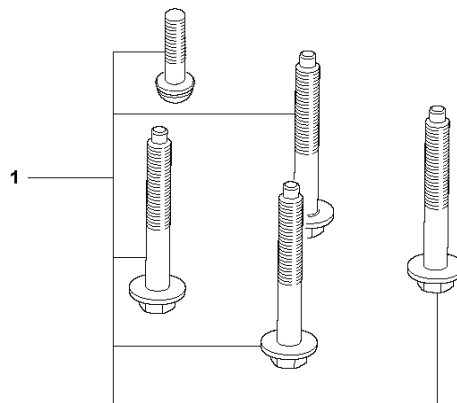

G 130
CYLINDER PISTON

CHAIN SAWS

PXM_REF	PXM_PARTNO	DESCRIPTION	PXM_REMARK	QTY
1	591465601	SERVICE KIT	Cylinder Bolt	1
2	591465701	SERVICE KIT	Cylinder & Piston	1
3	591465702	SERVICE KIT	Piston Kit	1 2
4	585040601	ZUIGERVEER		1 2.3
5	590409901	STEUN		1
6	503235111	BOUGIE	NGK BPMR7A	1