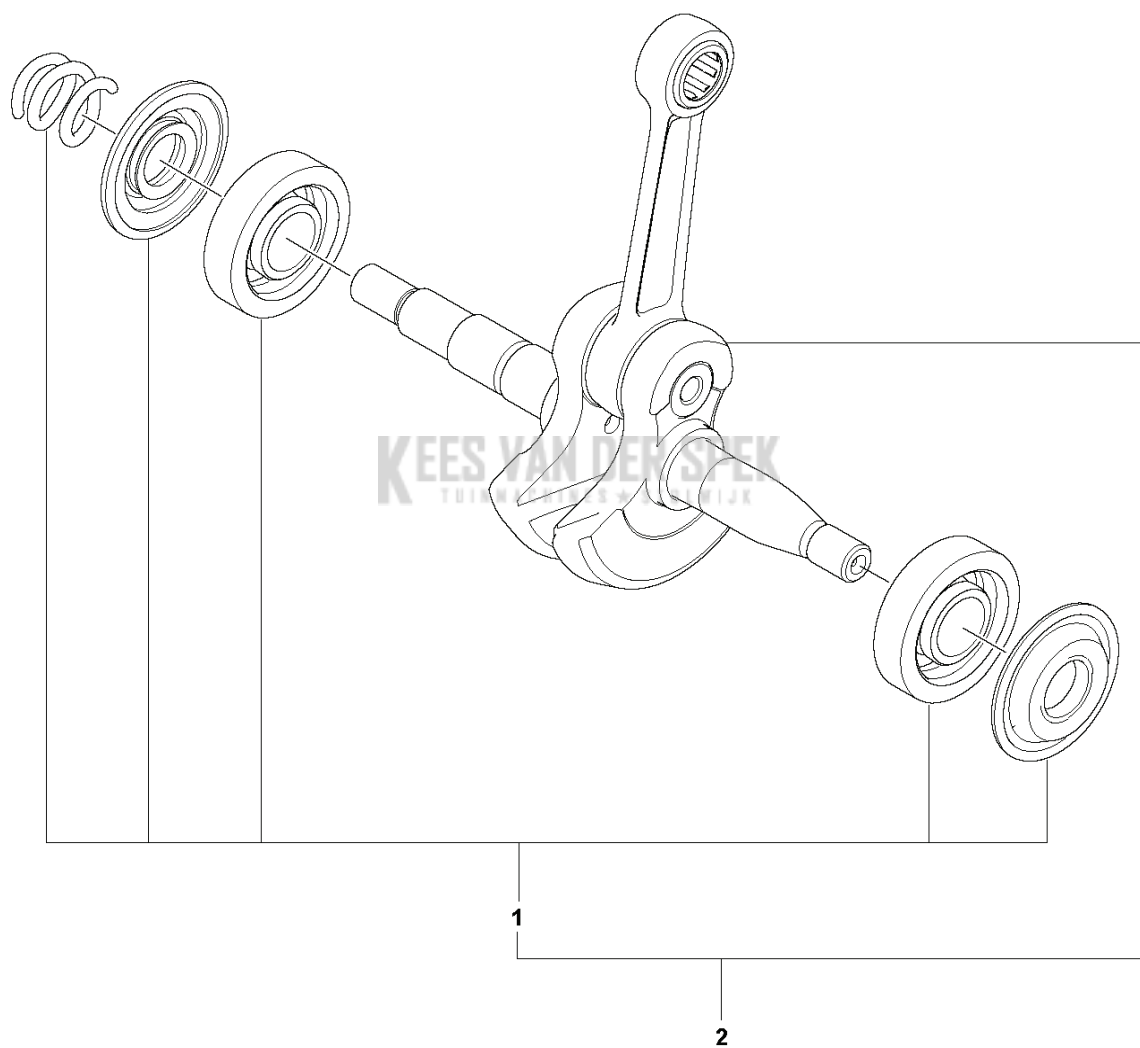

E 130
CRANKSHAFT

CHAIN SAWS

PXM_REF	PXM_PARTNO	DESCRIPTION	PXM_REMARK	QTY
1	591465401	LAGERSET	Crankshaft Seal	1
2	588619601	KRUKAS COMPL.		1

KEES VAN DER SPEK
TUINMACHINES ★ STOLWIJK