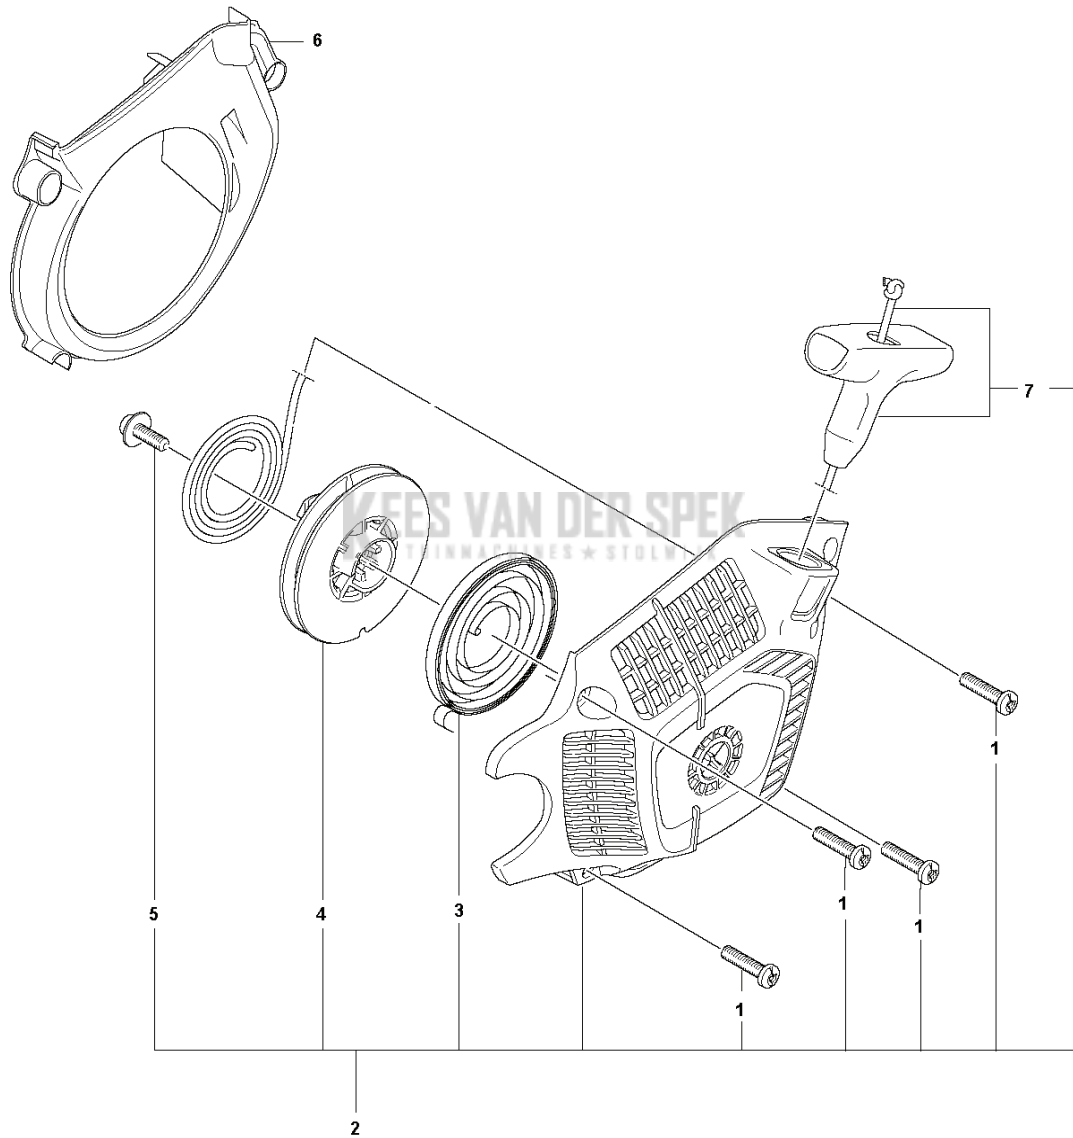

L 130
STARTER

CHAIN SAWS

PXM_REF	PXM_PARTNO	DESCRIPTION	PXM_REMARK	QTY	
1	530016432	SCREW		4	2
2	591466701	SERVICE KIT	Starter Housing	1	
3	576657801	VEER		1	2
4	588970701	POELIE		1	2
5	530015920	SCREW		1	2
6	588970601	SCHERM		1	
7	545010010	HENDEL	Handle & Rope	1	2
8	591465501	SERVICE KIT	DECAL KIT	1