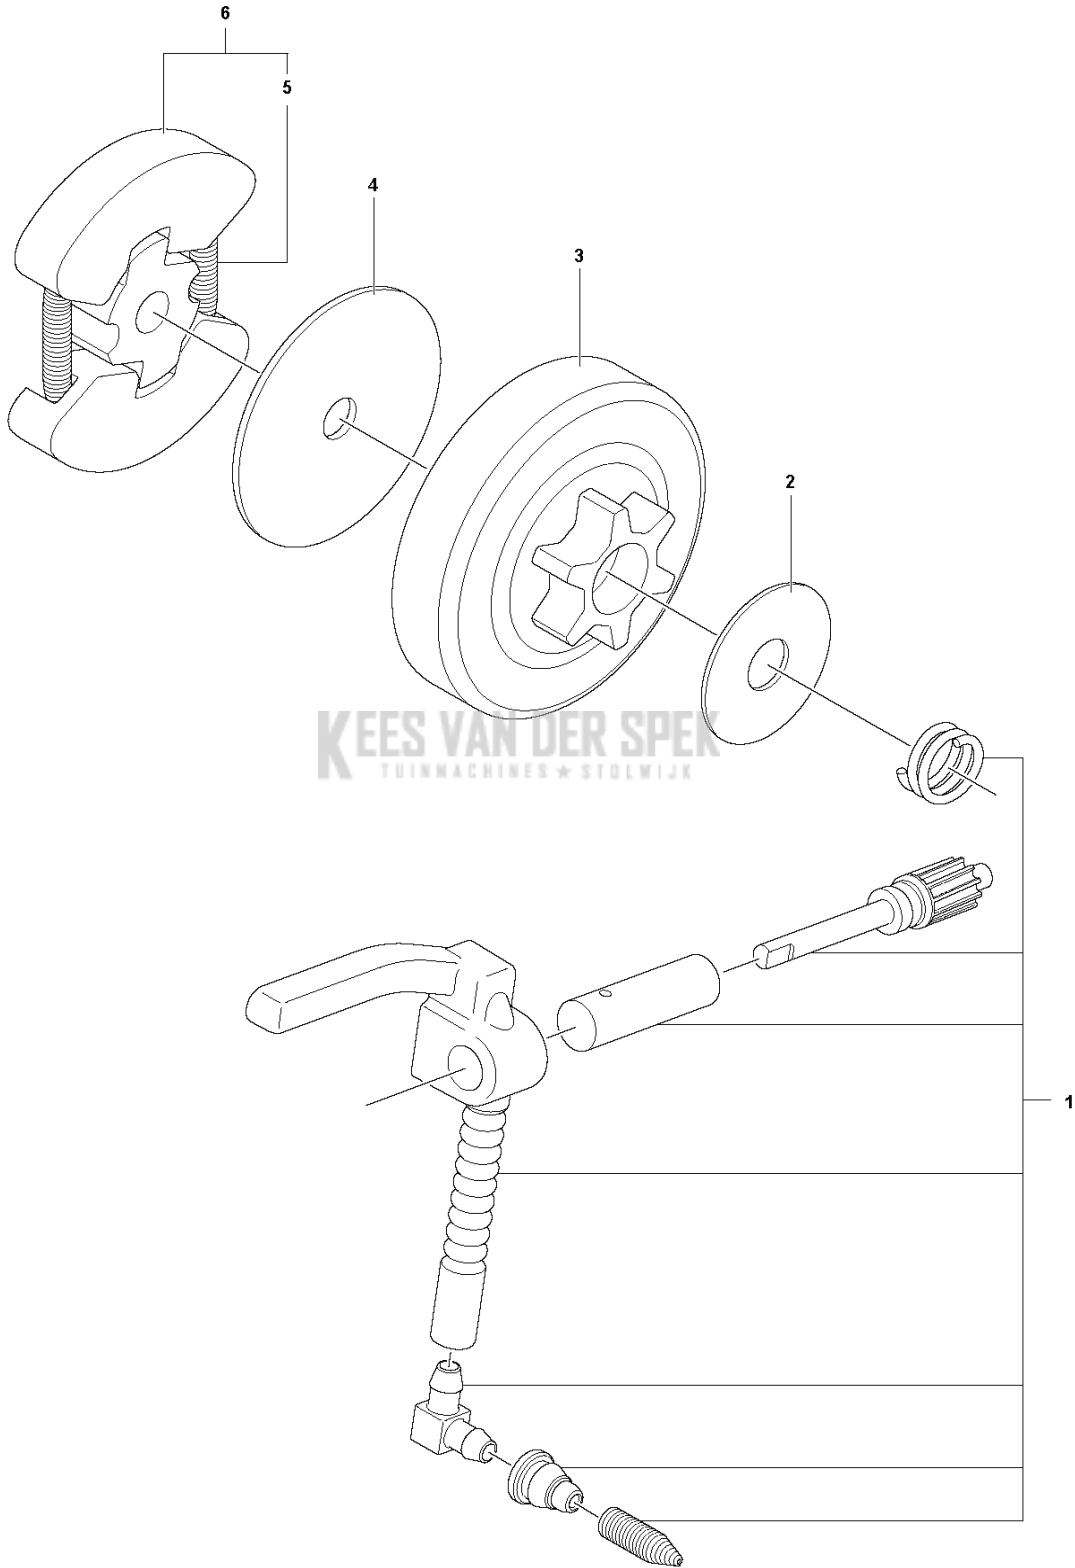

C 130
CLUTCH & OIL PUMP

CHAIN SAWS

PXM_REF	PXM_PARTNO	DESCRIPTION	PXM_REMARK	QTY
1	591466801	SERVICE KIT	OIL PUMP	1
2	579621501	RING		1
3	582598401	KOPPELINGSTROMMEL COMPL.		1
4	530015611	RING		1
5	530094188	VEER		1 6
6	530014949	KOPPELING		1