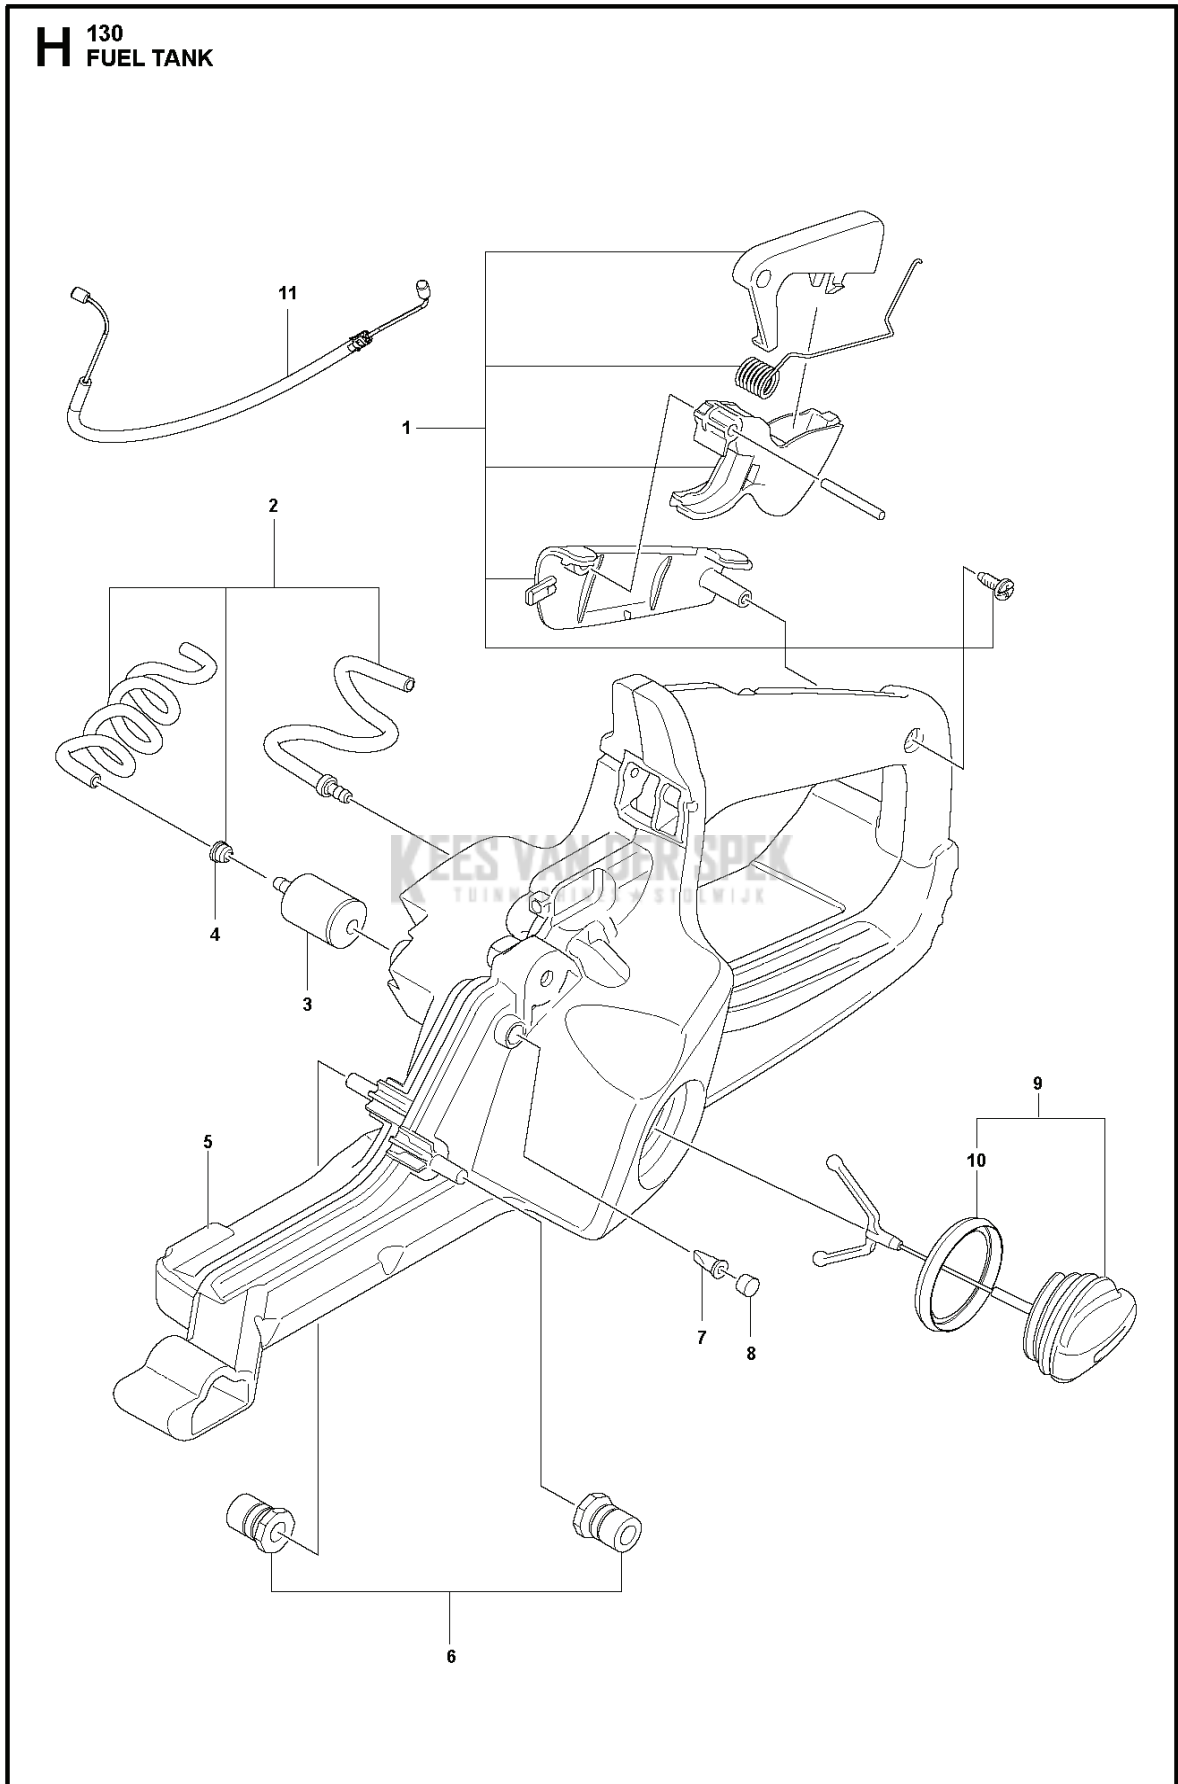

H 130 FUEL TANK

CHAIN SAWS

PXM_REF	PXM_PARTNO	DESCRIPTION	PXM_REMARK	QTY
1	591466001	SERVICE KIT	Trigger Assembly	1
2	592854401	SERVICE KIT	Fuel Hose	1
3	503443201	BRANDSTOFFILTER		1
4	503735801	BUSHING		1
5	501518402	BRANDSTOFTANK COMPL.		1
6	591465801	SERVICE KIT	Lateral Support	1
7	530026119	CONTROLEKLEP		1
8	530029868	PLUG		1
9	544111203	TANKDEKSEL COMPL.		1
10	589241101	PAKKING		1
11	582287001	GASKABEL COMPL.		1