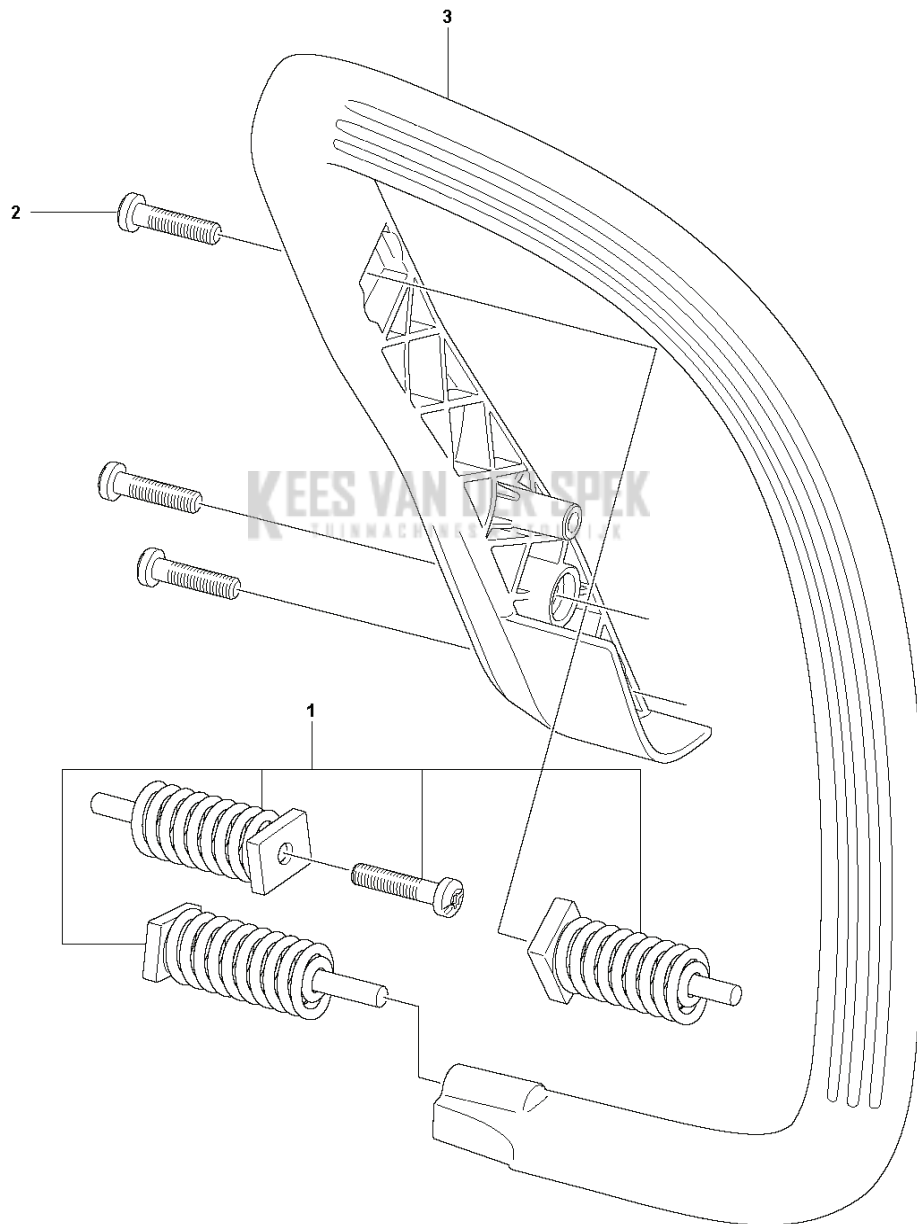

130
HANDLE

CHAIN SAWS

PXM_REF	PXM_PARTNO	DESCRIPTION	PXM_REMARK	QTY
1	591466101	SERVICE KIT	Anti-vibration Element	1
2	530016432	SCREW		3
3	501316301	HENDEL		1