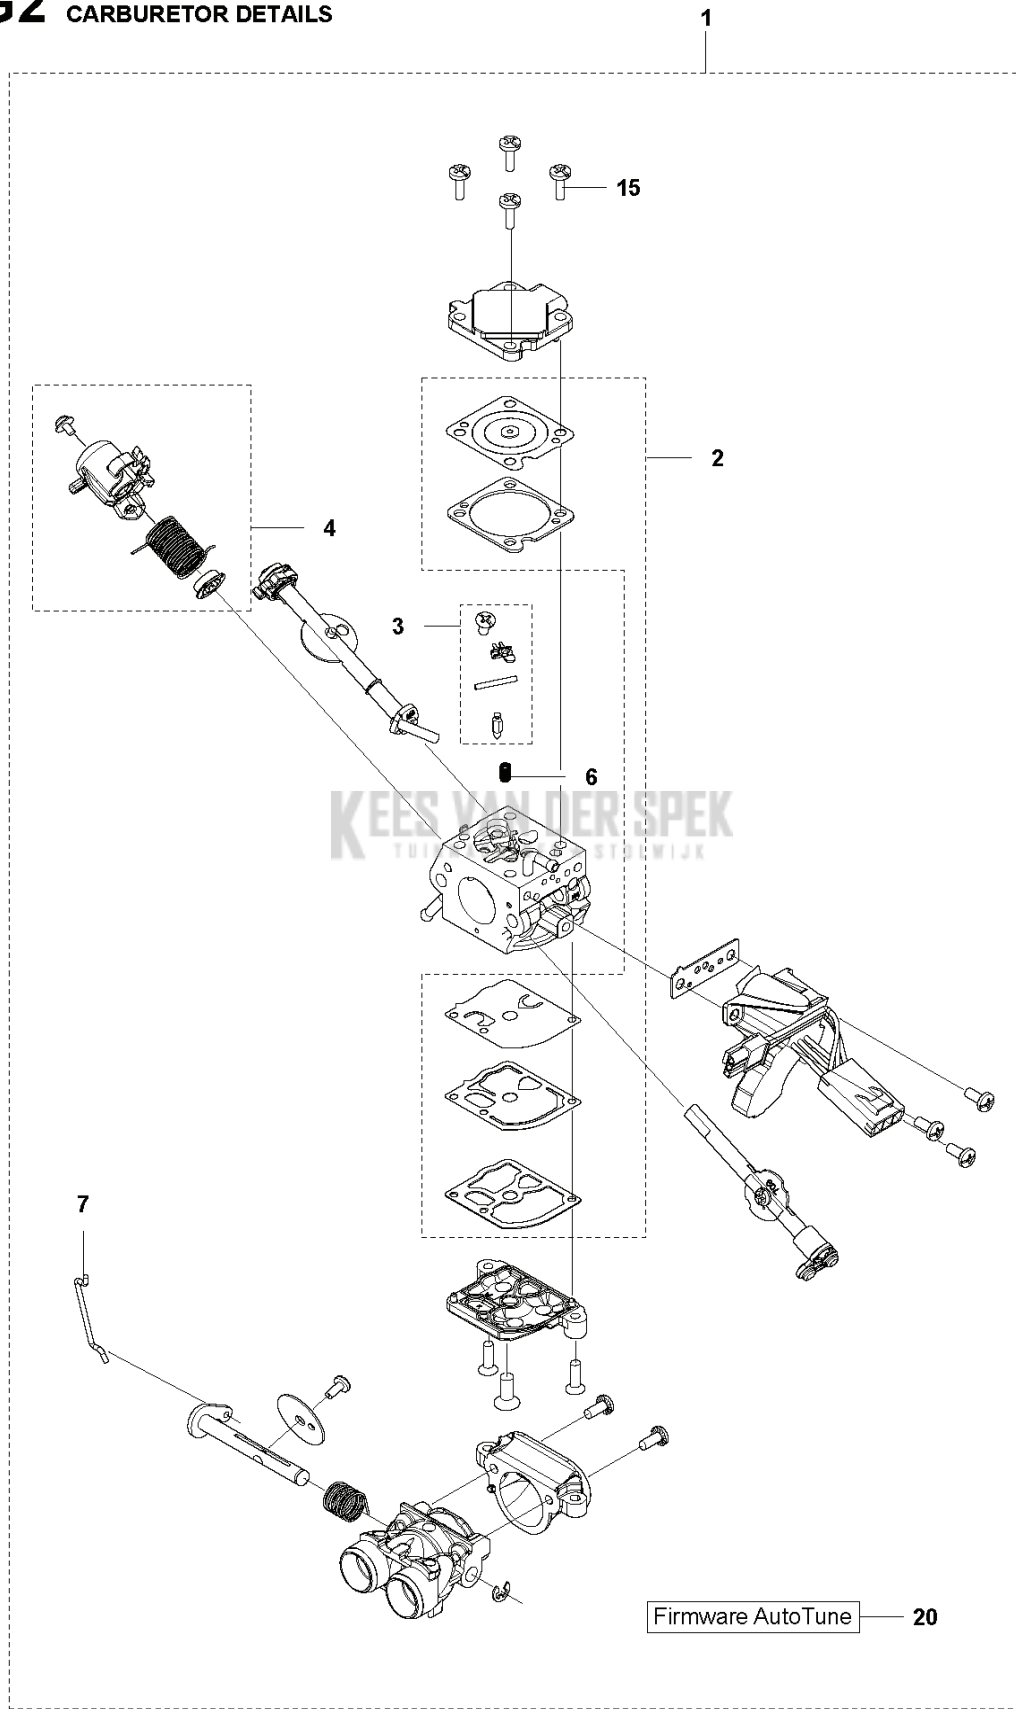

## CHAIN SAWS

---

PXM_REF	PXM_PARTNO	DESCRIPTION	PXM_REMARK	QTY
1	591158301	CARBURETTOR KIT	C1M-140054E	1
2	522518901	KIT	GASKET KIT	1 1
3	590191501	CARBURATEUR	Metering Kit	1 1
4	590191601	CARBURATEUR	Throttle Lever Kit	1 1
6	537383401	VEER		1 1
7	522517901	STANG		1 1
15	522545101	SCREW		4