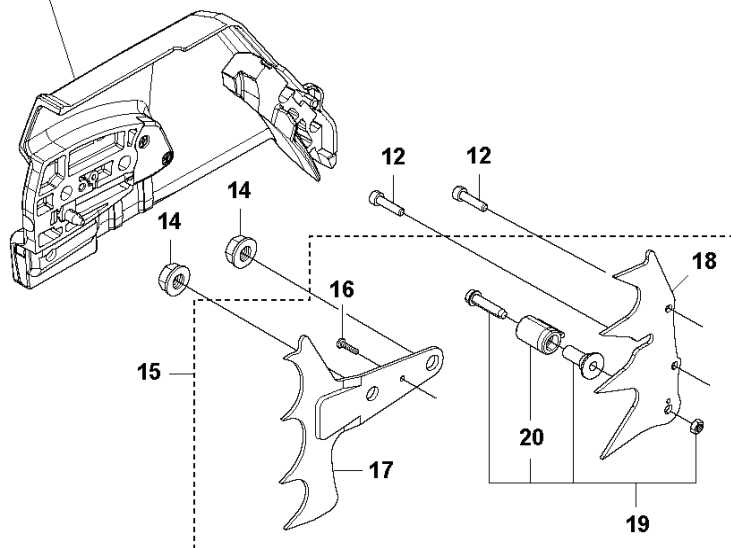

13 (For individual parts refer to Clutch Cover)