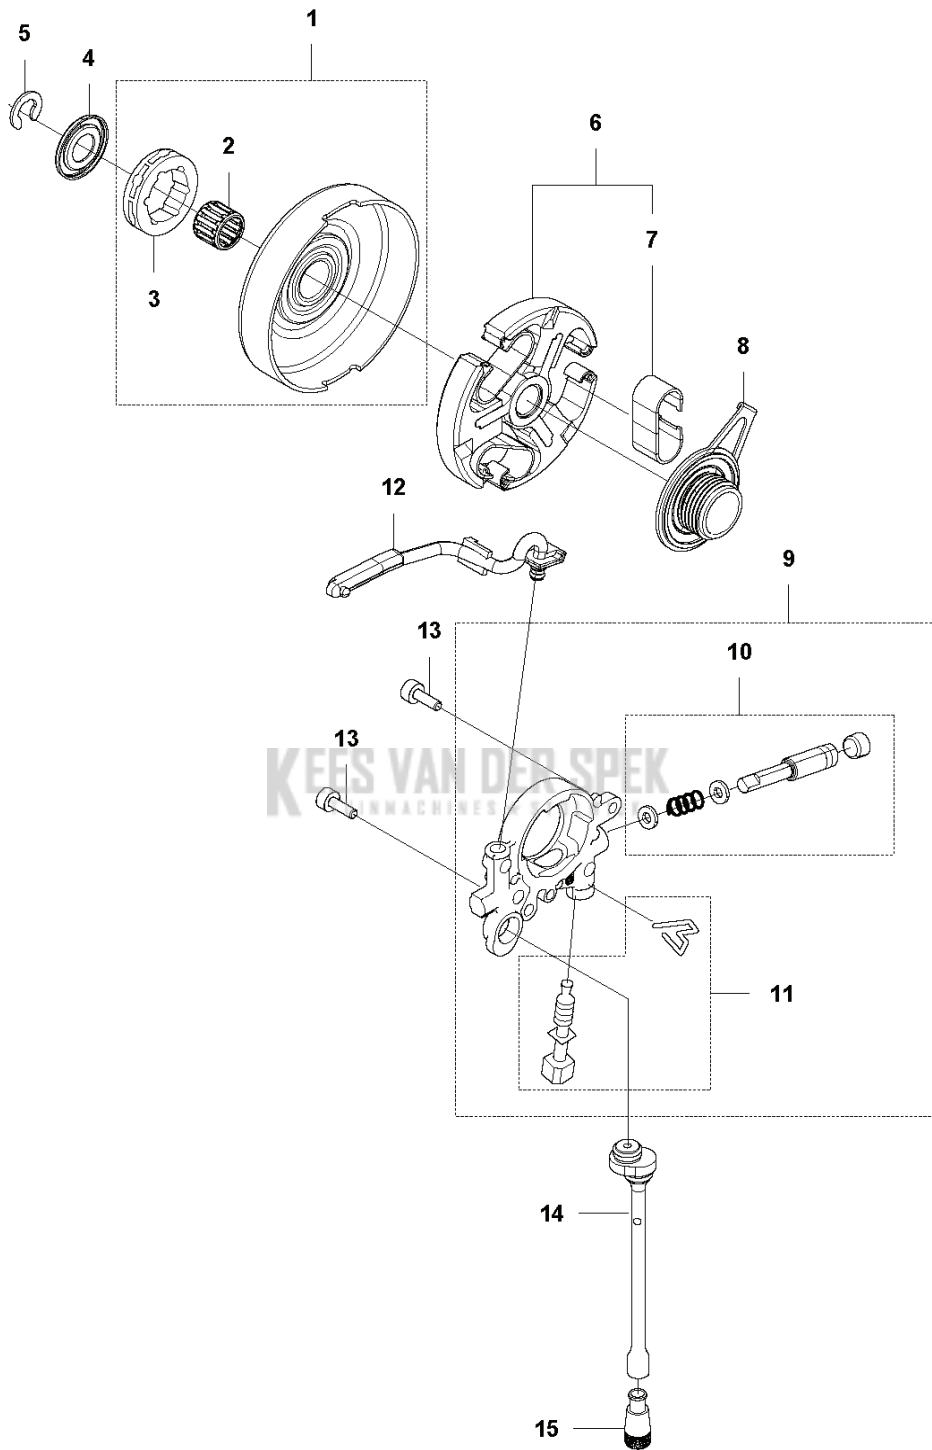

B 572 XP
CLUTCH & OIL PUMP

CHAIN SAWS

PXM_REF	PXM_PARTNO	DESCRIPTION	PXM_REMARK	QTY
1	577603801	KOPPELINGSTROMMEL COMPL.		1
2	503432001	NAALDHOUDER		1 1
3	501598002	RIM		1 1
4	503752401	RING		1
5	503272101	E-CLIP		1
6	586798404	KOPPELING COMPL.		1
7	537360601	KOPPELINGSVEER		3 6
8	582270108	POMP RONDEL		1
9	589028401	OLIEPOMP COMPL.		1
10	590119701	POMPZUIGER		1 9
11	590120101	OLIEPOMP		1 9
12	576987401	OLIEDRUKSLANG		1
13	526818102	SCHROEF ITXSCM		2
14	594093201	OLIESLANG		1
15	501544102	OLIEZEEF		1