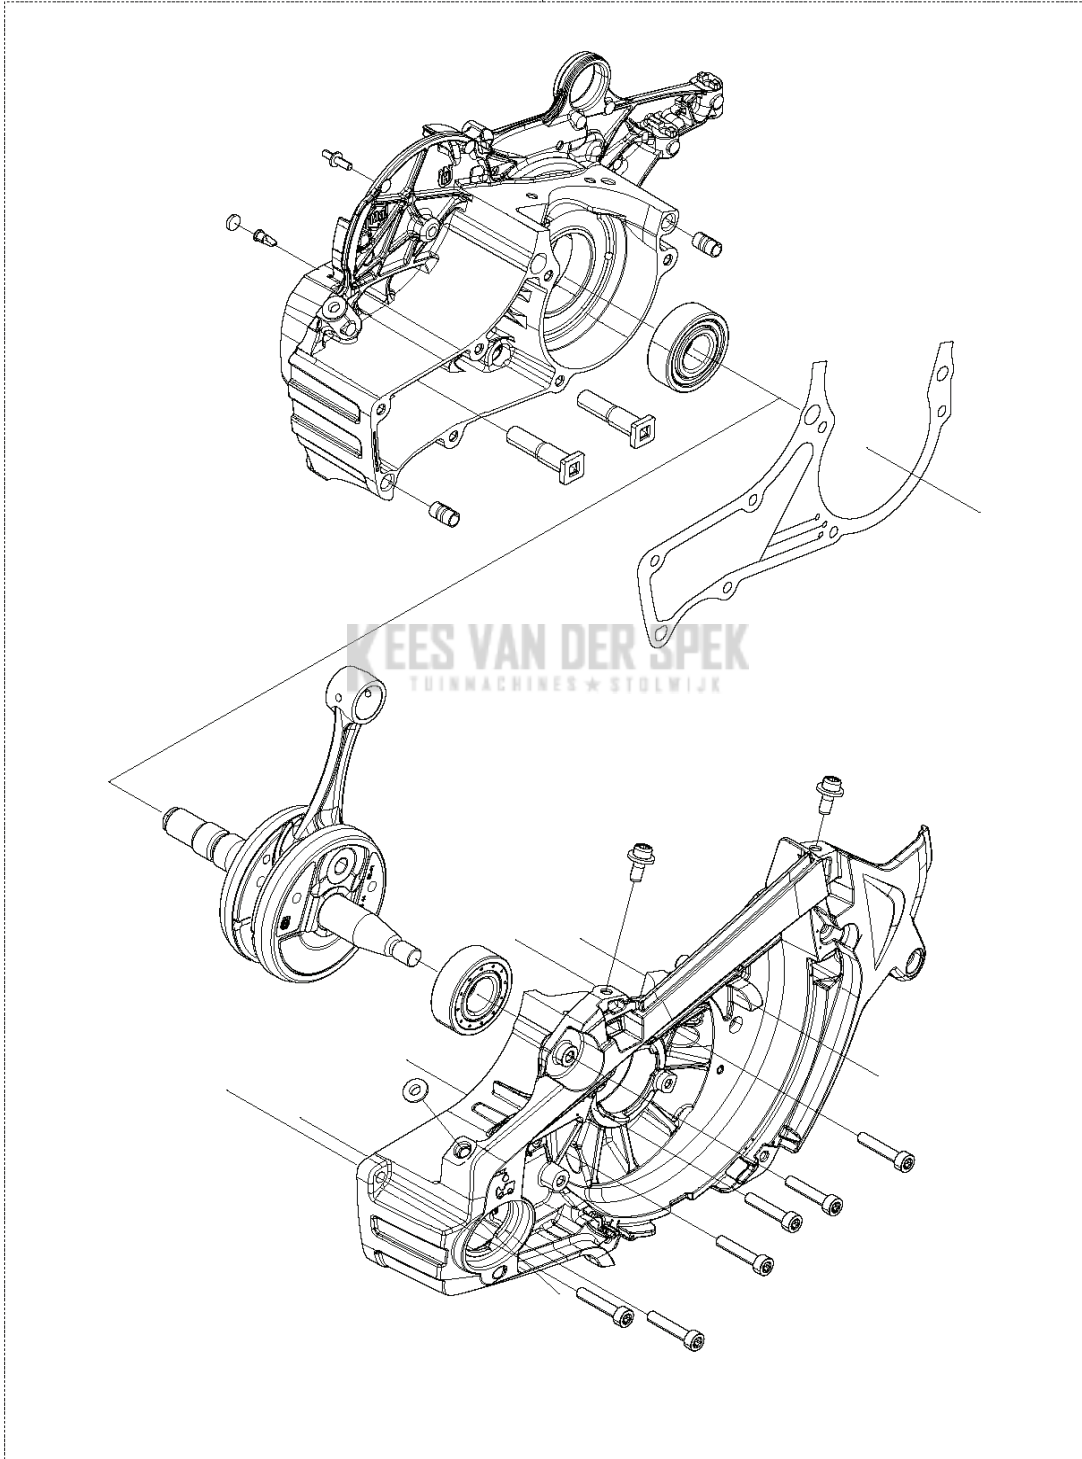

CHAIN SAWS

PXM_REF	PXM_PARTNO	DESCRIPTION	PXM_REMARK	QTY
1	587217801	GELUIDDEMPERSET		1
2	585390001	VONKENVANGER		1 1
3	724128759	SCHROEF CRPANM		1 1
4	525825106	SCHROEF ITXSCM		2 1
5	587351001	WARMTEDEFLECTOR		1 1
6	587350901	PAKKING		1 1,7
7	578864701	PAKKINGSET		1
8	525762503	SCHROEF ITXSCM		2

H2 572 XP

CRANKCASE SHORT BLOCK

1