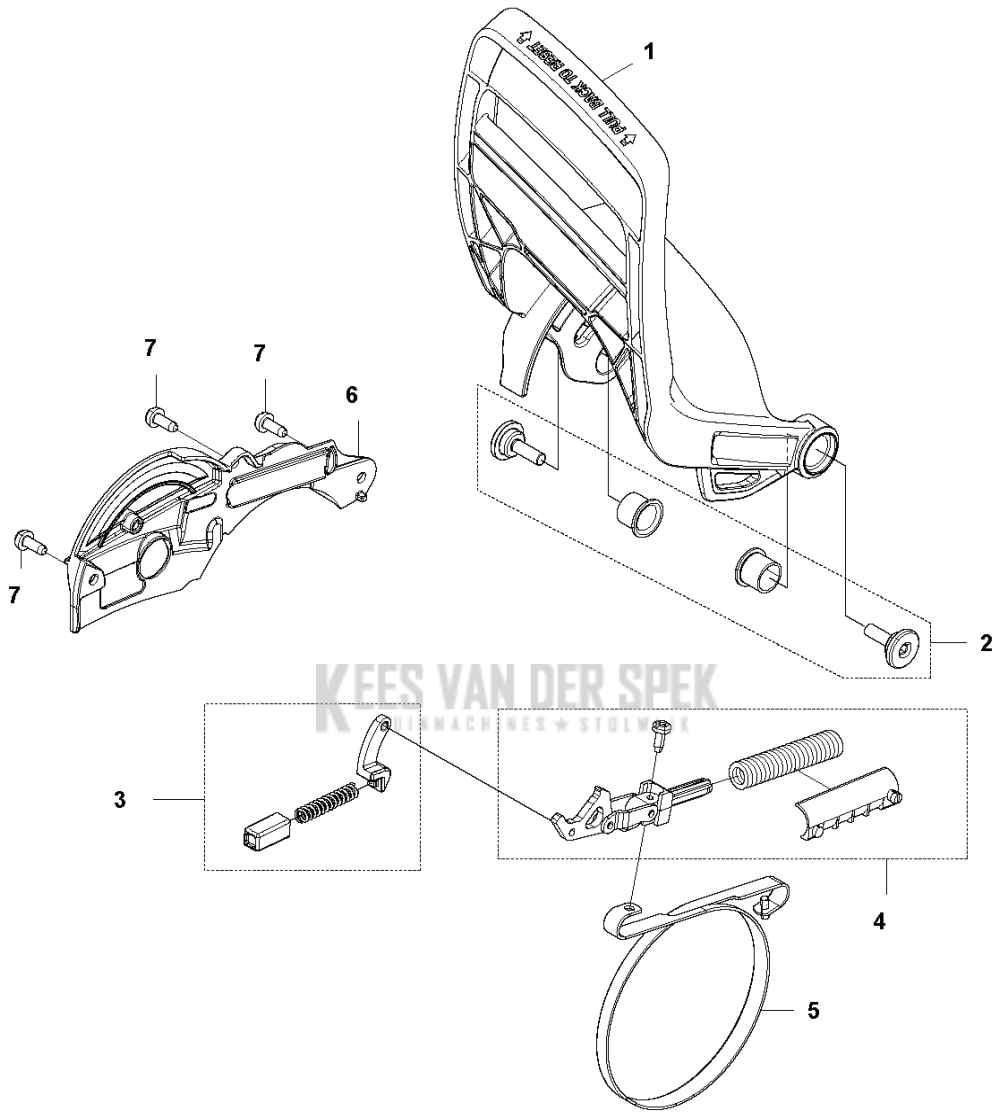

A1 572 XP
CHAIN BRAKE

CHAIN SAWS

PXM_REF	PXM_PARTNO	DESCRIPTION	PXM_REMARK	QTY
1	576139601	HANDBESCHERMING		1
2	590105301	SCREW KIT	KIT - Screws and Bushings	1
3	590110201	KETTINGREM		1
4	590105602	KNIEGEWRIGHT		1
5	503752202	REMBAND COMPL.		1
6	574825601	DEKSEL		1
7	582213301	SCREW		3