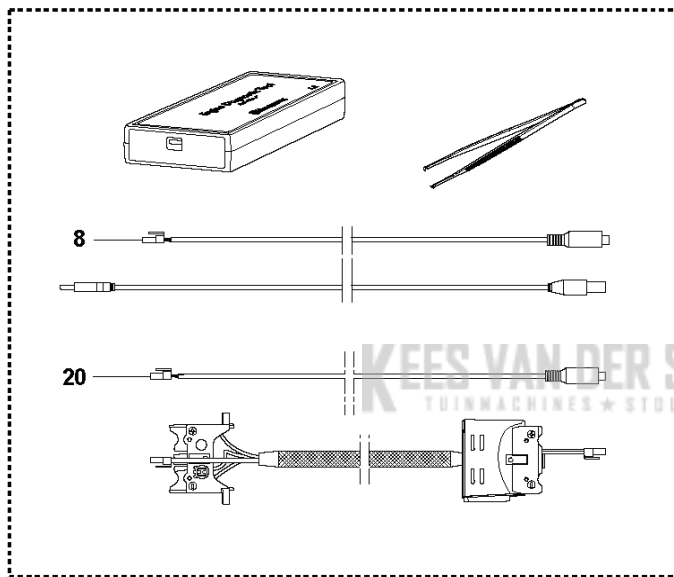

P 560XP
ACCESSORIES