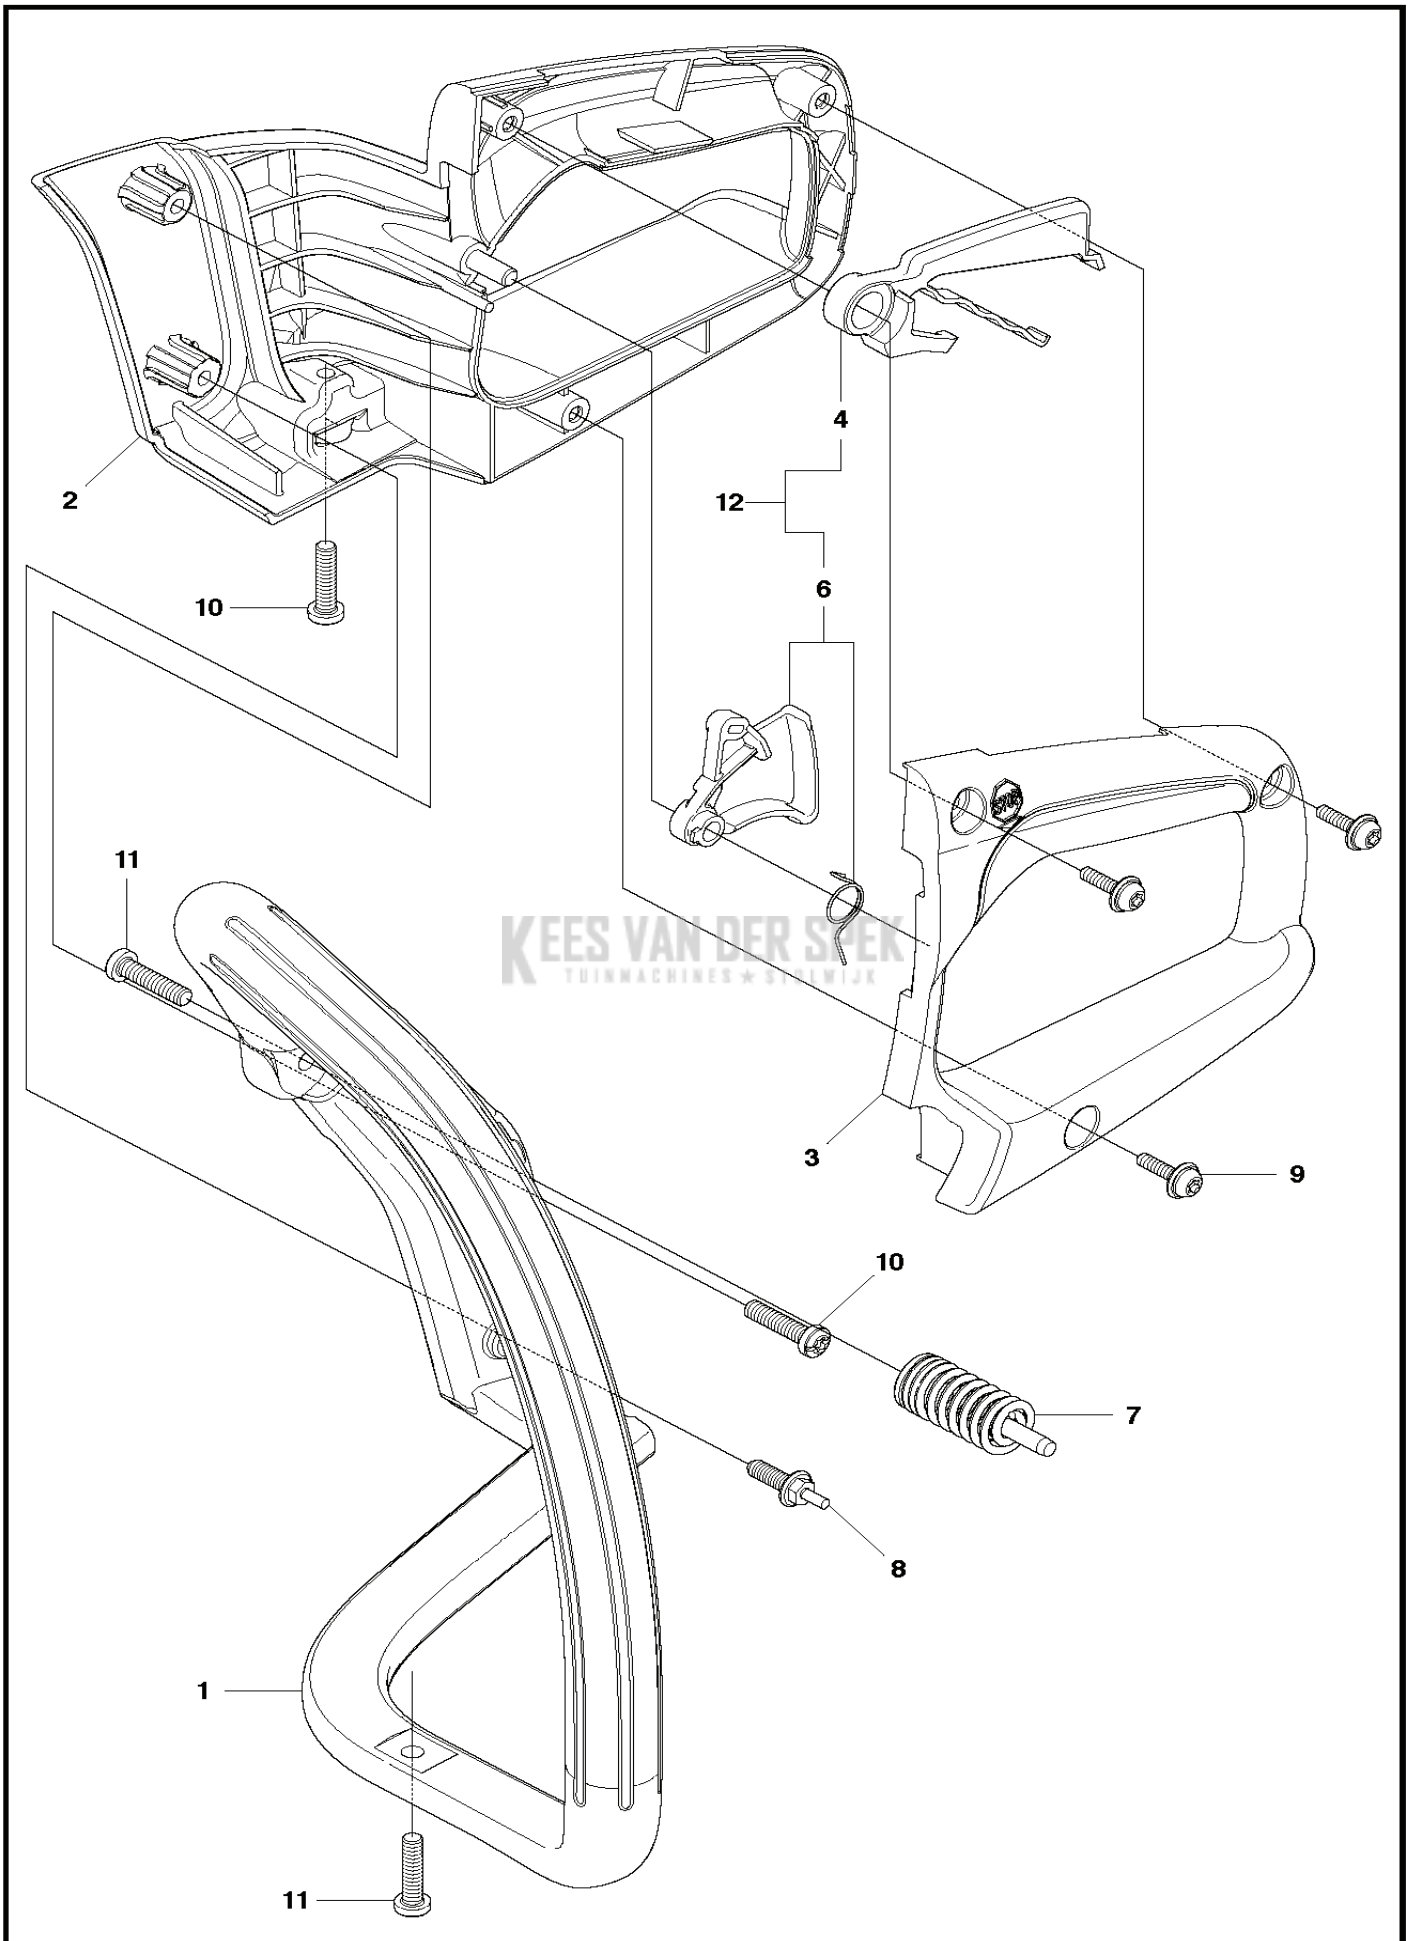

CHAIN SAWS

PXM_REF	PXM_PARTNO	DESCRIPTION	PXM_REMARK	QTY	
1	545062401	VOORSTE BEUGEL	FRONT HANDLE	1	
2	545062201	ACHTER HANDGREEP	REAR HANDLE NO OVERMOLD	1	
3	545062301	REAR HANDLE COVER 235/235E	REAR HANDLE COVER NO OVERMOLD	1	
4	545062601	LOCKOUT- THROTTLE	LOCKOUT- THROTTLE	1	
6	578246701	TREKKER	TRIGGER ASSEMBLY GRAY	1	
7	545033901	ISOLATOR	ISOLATOR ASU FRONT ISOLATOR	1	
8	545076301	ISOLATION LIMITER SCREW	ISOLATION LIMITER SCREW M5.28 - 1.8 X 14.75 PL HEX M4 SPECIAL	1	
9	530016433	SCREW	SCREW #8-16 X 15.1 PL PAN TRX T25	3	
10	530016349	SCREW	SCREW	2	
11	530016432	SCREW	SCREW SCREW M5.38-14X22.225MM	2	
12	578862201	KIT	KIT TRIGGER & LOCKOUT	1	4.6