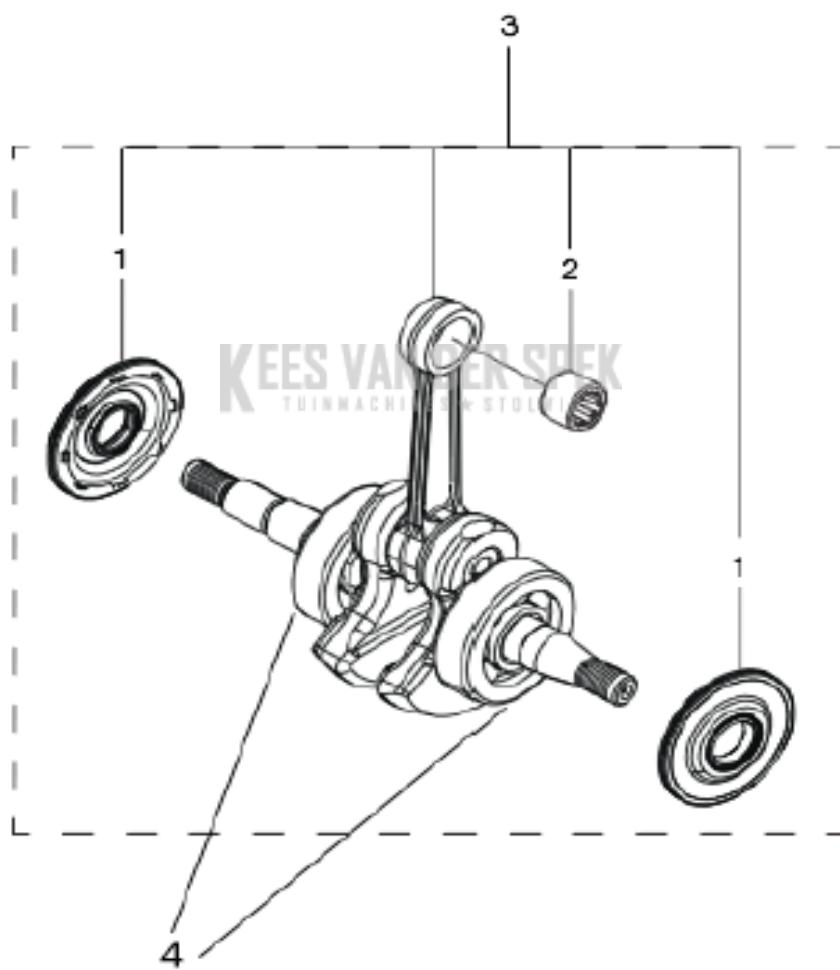

KEES VAN DER SPEK
TUINMACHINES ★ STOLWIJK

CHAIN SAWS

PXM_REF	PXM_PARTNO	DESCRIPTION	PXM_REMARK	QTY
1	587465401	SLEUTEL	WRENCH CHAINBRAKE RESET	1

KEES VAN DER SPEK
TUINMACHINES ★ STOLWIJK

CHAIN SAWS

PXM_REF	PXM_PARTNO	DESCRIPTION	PXM_REMARK	QTY
1	586936202	CARBURATEUR	CARBURETOR WITH PURGE BULB	1
2	577815201	GAS	THROTTLE WIRE	1
3	575493401	LUCHTFILTER	HOUSING	1
4	545061801	LUCHTFILTER	AIR FILTER	1
5	545151801	FILTER	FILTER PLATE	1
6	530016101	MOER	NUT	2
7	545061901	ISOLATOR	ISOLATOR FILTER HOUSING	1
8	545063401	SWITCH. SPRING	SWITCH SPRING	1
9	545061701	SWITCH LEVER	SWITCH LEVER	1
10	545061601	CHOKE KNOB	CHOKE KNOB	1
11	545061501	CARB ADAPTOR SEAL	CARB ADAPTOR SEAL	1
13	577636501	ADAPTOR	ADAPTOR CARBURETOR	1
15	545033701	STUD-CARBURETOR	STUD-CARBURETOR	2
16	545158301	CARB ADAPTOR SCREW	CARB ADAPTOR SCREW	4
17	530016080	SCREW	SCREW	1
18	545074901	TOP.STUD-CARBURETOR	TOP.STUD-CARBURETOR	1
19	545081892	PAKKINGSET	GASKET KIT	1
20	530016349	SCREW	SCREW	1

CHAIN SAWS

PXM_REF	PXM_PARTNO	DESCRIPTION	PXM_REMARK	QTY
1	587609701	KIT	KIT CARB REPAIR	1
2	573977601	KIT	CARBURETOR GASKET	1
3	545008030	PURGE AND LINE ASSEMBLY	PURGE AND LINE ASSEMBLY	1
4	586936202	CARBURATEUR	CARBURETOR	1

CHAIN SAWS

PXM_REF	PXM_PARTNO	DESCRIPTION	PXM_REMARK	QTY
2	530057950	PIN. DOWEL	PIN. DOWEL	1
3	530057913	SCHAKEL	LINK FRONT	1
4	574780301	SCREW	SCREW M3.63-1.34 X 8MM TORX	1
5	530016415	SPRING COMPRESSION	SPRING COMPRESSION	1
6	530016110	SCREW	SCREW BAR ADJUSTMENT	1
7	530038593	HOUDER	RETAINER BAR ADJUSTMENT	1
8	530015826	PENNEN	PIN BAR ADJUSTING	1
10	530015913	PENNEN	PIN BRAKE BAND	1
11	530057923	REMBAND	BRAKE BAND	1
12	525743001	DEKSEL	COVER CHAIN BRAKE	1
13	545227101	SCREW	SCREW	3
14	530015917	MOER	NUT	2
15	545118701	STICKER	DECAL	1
16	525628901	KETTINGREM COMPL.	CHAIN BRAKE ASSY	1