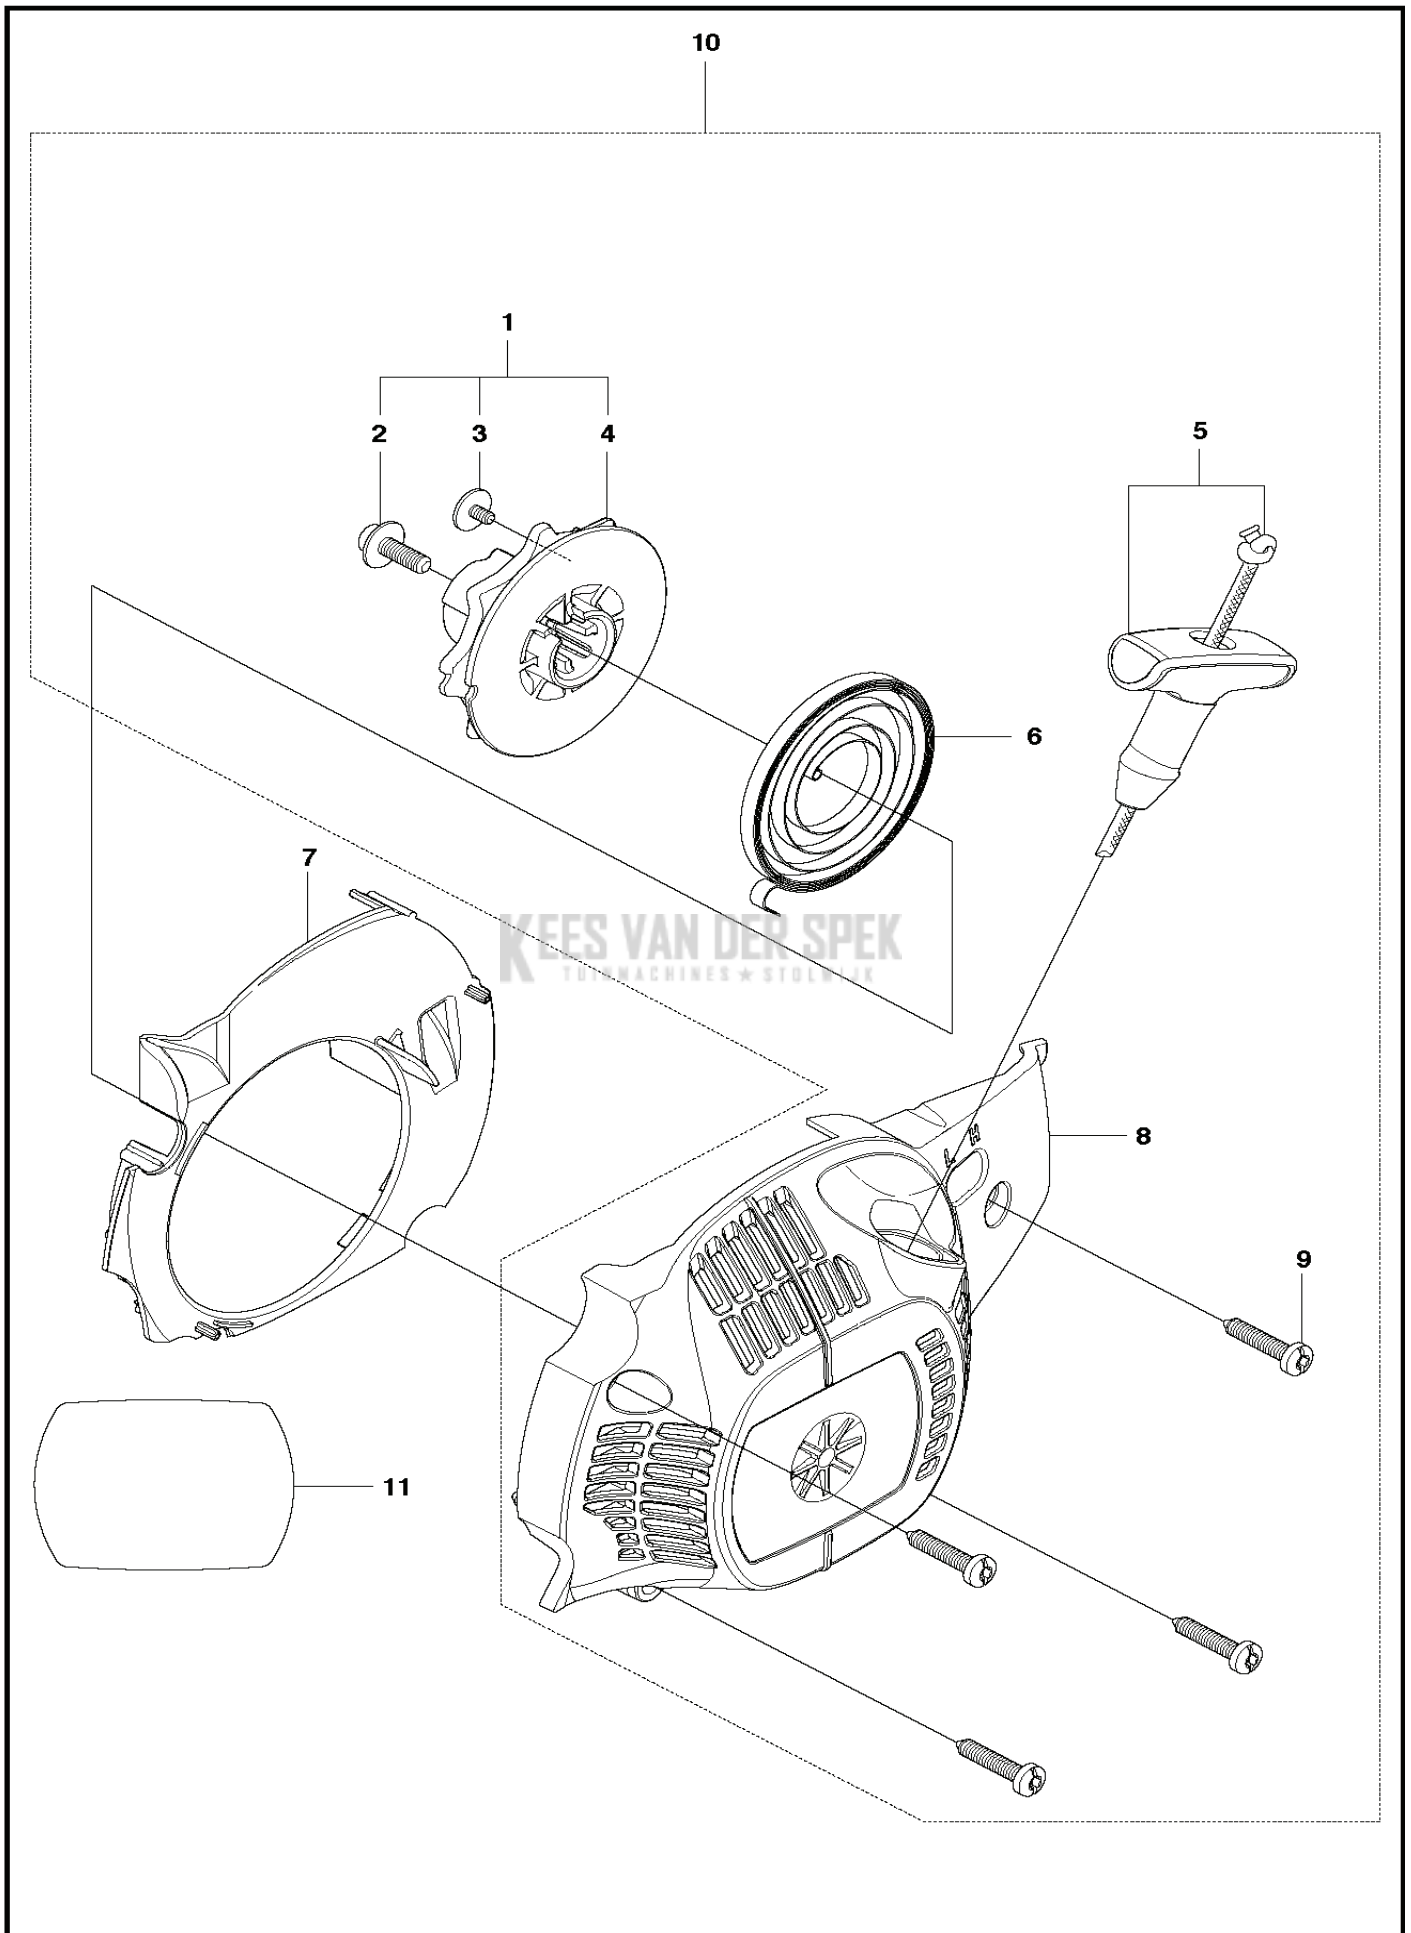

CHAIN SAWS

PXM_REF	PXM_PARTNO	DESCRIPTION	PXM_REMARK	QTY	
1	545008028	KOORDSCHIJF	KIT STD STARTER	1	2,3,4
2	530015920	SCREW	SCREW	1	
3	530016080	SCREW	SCREW	1	
4	530057890	KOORDSCHIJF	STARTER PULLEY	1	
5	545010010	HENDEL	HANDLE ROPE ASSY	1	
6	530042095	VEER	SPRING	1	
7	545063801	SCHERM	BAFFLE	1	
8	545063701	VENTILATORCAP	FAN HOUSING	1	
9	530016432	SCREW	SCREW SCREW M5.38-14X22.225MM	4	
10	545008025	KIT	KIT COMPLETE	1	
11	594914101	STICKER	DECAL FAN HOUSING 120 MARK II	1