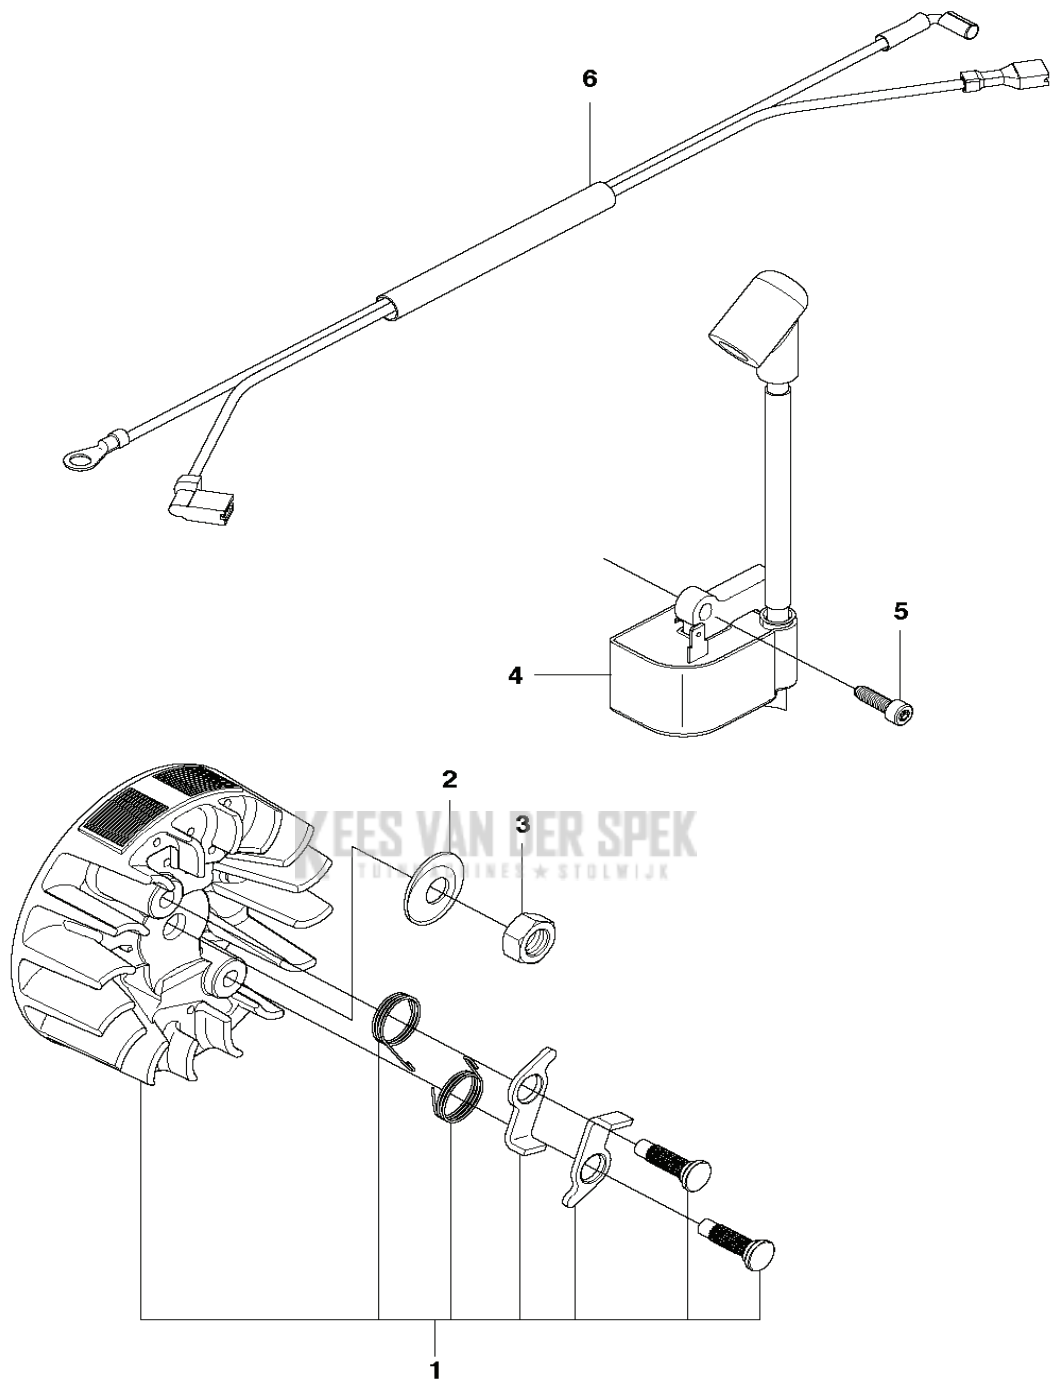

CHAIN SAWS

PXM_REF	PXM_PARTNO	DESCRIPTION	PXM_REMARK	QTY
1	575635502	VLEGGWIEL	FLYWHEEL ASSY	1
2	530015127	RING	WASHER 5/16" RAMP CONICAL	1
3	530016134	MOER	NUT HEX M8-1 RH GR8	1
4	575803501	MODULE	MODULE	1
5	545121901	SCREW	SCREW M4-0.7X16MM SEMS T20	2
6	545079901	ASSY- WIRE HARNESS	ASSY- WIRE HARNESS	1