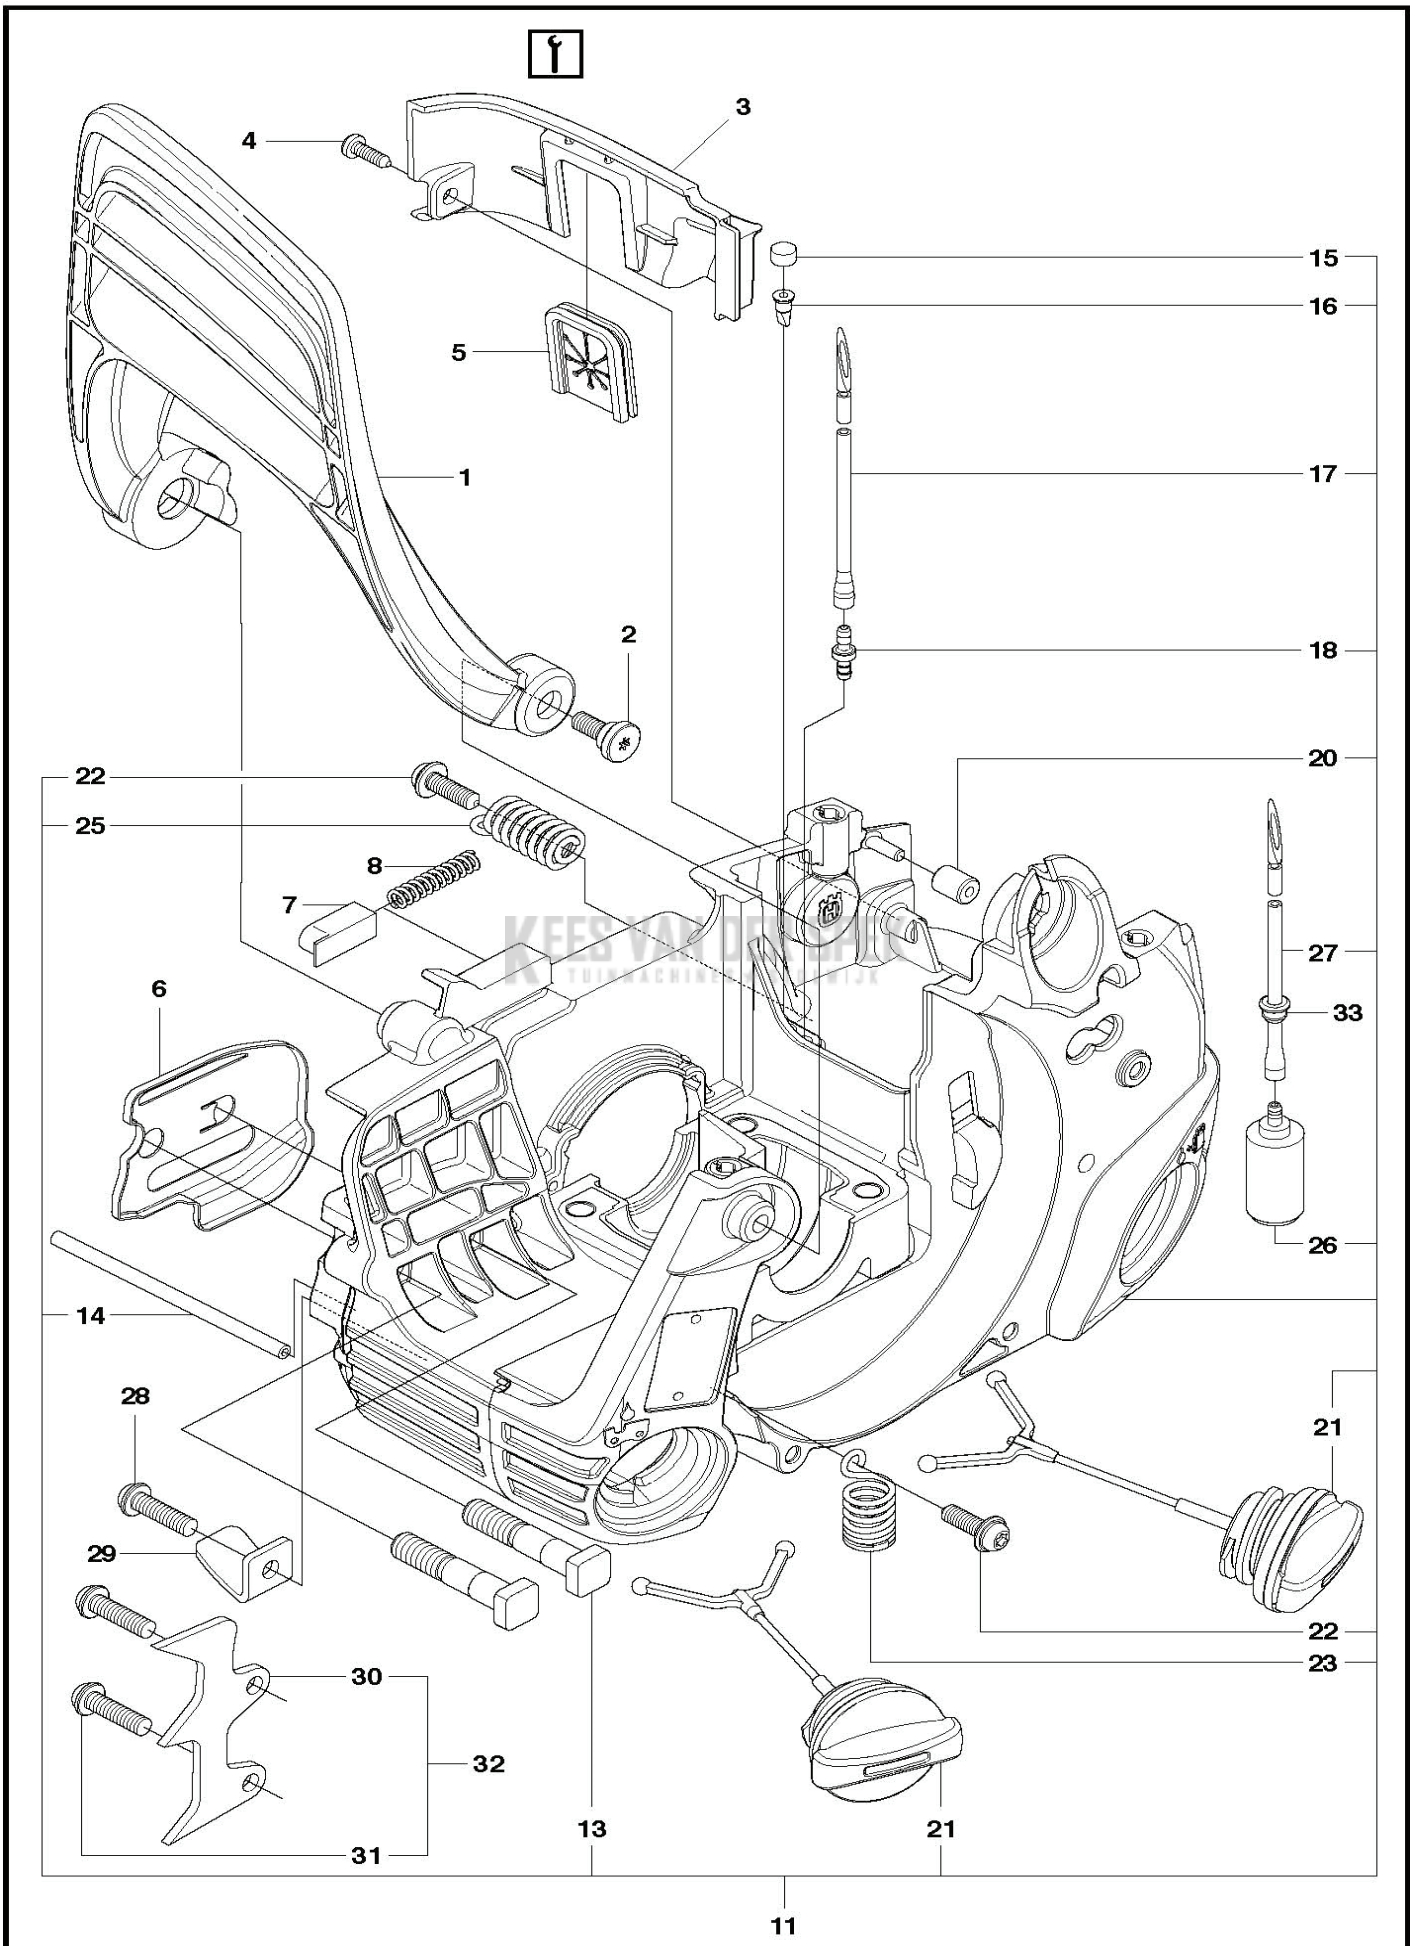

CHAIN SAWS

PXM_REF	PXM_PARTNO	DESCRIPTION	PXM_REMARK	QTY
1	577611901	HANDBESCHERMING	HAND GUARD ASSY HHS	1
2	545127301	HOOFDDEEL	BOSS SCREW HANDGUARD	1
3	545061201	ACHTERWIEL	REAR WHEEL	1
4	545227101	SCREW	SCREW	1
5	545075401	DOORVOER	GROMMET REAR WALL	1
6	545071401	ZAAGBLAD	BAR PLATE MOUNTING	1
7	545071301	CAP.SPRING HANDGUARD	CAP.SPRING HANDGUARD	1
8	545071201	SPRING. HANDGUARD POSITION	SPRING. HANDGUARD POSITION	1
11	587026801	CHASSIS	CHASSIS ASSEMBLY MACH. BEARING	1
13	529310301	BOUT	BOLT M8 X 1.25	2
14	545033501	SLANG	HOSE	1
15	530029868	PLUG	PLUG	1
16	530026119	CONTROLEKLEP	CHECK VALVE DUCKBILL	1
17	580727101	BRANDSTOFSLANG	FUEL HOSE KIT LP100 5.3 O.D.	1
18	530023877	NIPPEL	NIPPLE FITTING - FUEL LINE	1
20	545061901	ISOLATOR	ISOLATOR FILTER HOUSING	1
21	544111203	TANKDEKSEL COMPL.	TANK CAP ASSY GREY	2
22	530015906	SCREW	SCREW	2
23	545033801	ISOLATOR	ISOLATOR ASSY FRONT	1
25	545063101	VEER	SPRING REAR ISOLATOR	1
26	577167201	BRANDSTOFFILTER	ASSEMBLY FUEL PICKUP PRE FLUSHED	1
27	580727101	BRANDSTOFSLANG	FUEL HOSE KIT LP100 5.3 O.D.	1
28	530015814	SCREW	SCREW PT 60/10-14	1
29	530029850	KETTINGVANGER	CHAIN CATCHER	1
30	530038990	FELLING DOG	FELLING DOG	1
31	530016439	SCREW	SCREW	2
32	530014381	FELLING DOG	FELLING DOG KIT SPIKE ASSEMBLY	1
33	580457501	DOORVOER	GROMMET FUEL LINE	1