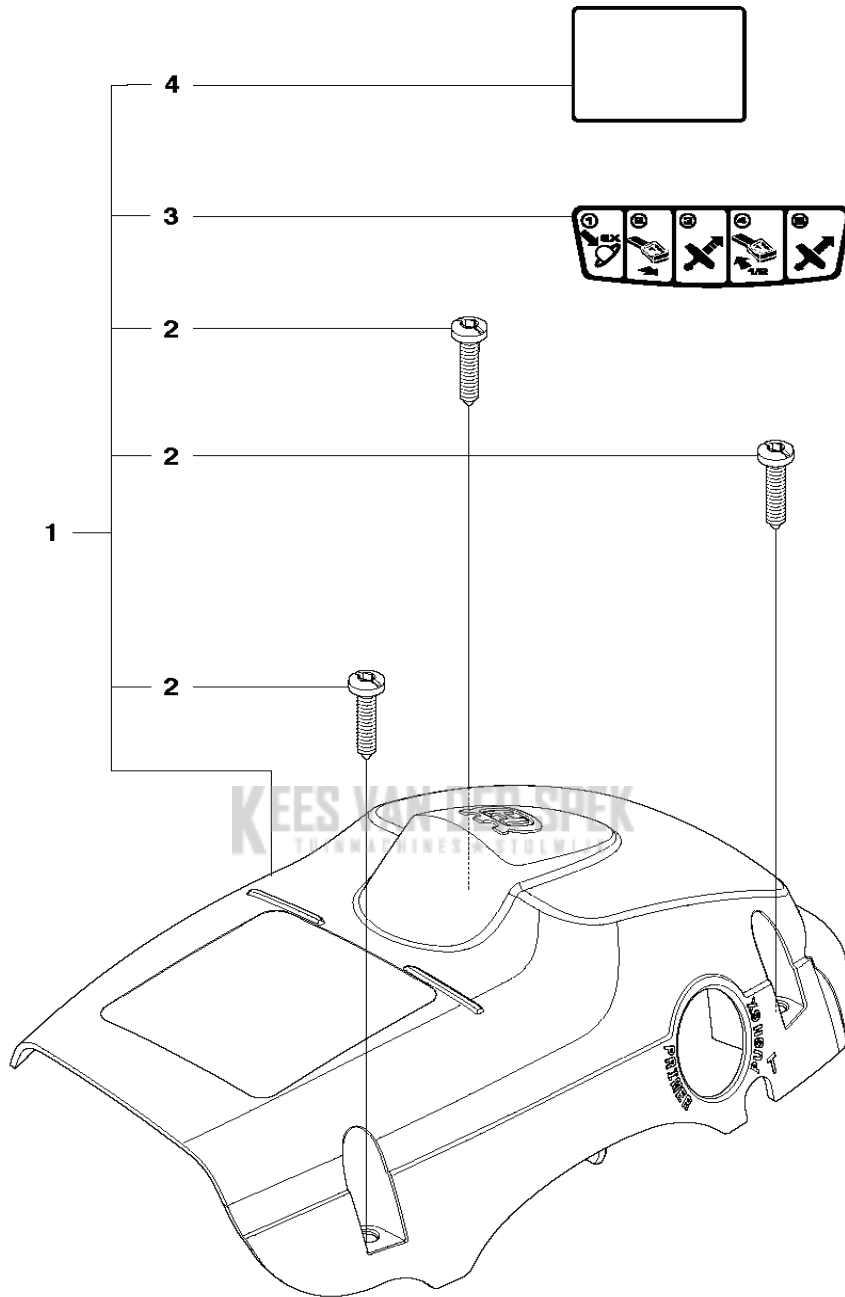

HUSQVARNA - SPARE PARTS CATALOG
CHAIN SAWS: HUSQVARNA 120 MARK II

KEES VAN DER SPEK
TUINMACHINES ★ STOLWIJK

Sparepartslist

SPAREPARTSLIST

CHAIN SAWS
TUINMACHINES * STOLWIJK

HUSQVARNA 120 MARK II

CHAIN SAWS

PXM_REF	PXM_PARTNO	DESCRIPTION	PXM_REMARK	QTY
1	530014949	KOPPELING	CLUTCH	1
2	530015611	RING	WASHER	1
3	530047061	KOPPELINGSTROMMEL COMPL.	CLUTCH DRUM ASSY SPUR 3/8" 6T	1
4	579621501	RING	WASHER THRUST	1
5	525318401	STOFDICHING	DUST SEAL OIL PUMP	1
6	530037820	WORMTANDWIEL	PISTON	1
7	581063901	OLIEPOMP COMPL.	OIL PUMP ASSY COMPLETE	1
9	545227501	BLOK	BLOCK OIL	1
10	530049477	BOCHT	ELBOW	1
11	545069401	AFDICHING	SEAL	1
12	530056533	VIZIER	SCREEN	1

CHAIN SAWS

PXM_REF	PXM_PARTNO	DESCRIPTION	PXM_REMARK	QTY	
1	576543201	KIT	KIT CYLINDER SHIELD	1	2,3,4
2	574320601	SCREW	SCREW M5-0.8X25	3	
3	545116502	STICKER	DECAL STARTING INSTRUCTIONS	1	
4	545165957	TEKEN	DECAL WARNING	1	
NI	579173401	KIT	KIT CHASSIS BRASS INSERTS	1	

CHAIN SAWS

PXM_REF	PXM_PARTNO	DESCRIPTION	PXM_REMARK	QTY
1	574266401	MOER	NUT 10MM BRASS	1
2	545076901	EXHAUST PLATE	EXHAUST PLATE	1
3	545167401	VIZIER	SCREEN ARRESTOR GASKET	1
4	530016338	BOUT	BOLT	2
5	586094301	GELUIDDEMPER	MUFFLER ASSY	1
6	530054884	MUFFLER GASKET	MUFFLER GASKET	1
7	545066901	MUFFLER BACK PLATE	MUFFLER BACK PLATE	1
8	545008027	KIT	KIT SPARK ARRESTOR	1 1,2,3
9	545180843	GELUIDDEMPER	MUFFLER KIT COMPLETE	1

CHAIN SAWS

PXM_REF	PXM_PARTNO	DESCRIPTION	PXM_REMARK	QTY	
1	545008028	KOORDSCHIJF	KIT STD STARTER	1	2,3,4
2	530015920	SCREW	SCREW	1	
3	530016080	SCREW	SCREW	1	
4	530057890	KOORDSCHIJF	STARTER PULLEY	1	
5	545010010	HENDEL	HANDLE ROPE ASSY	1	
6	530042095	VEER	SPRING	1	
7	545063801	SCHERM	BAFFLE	1	
8	545063701	VENTILATORCAP	FAN HOUSING	1	
9	530016432	SCREW	SCREW SCREW M5.38-14X22.225MM	4	
10	545008025	KIT	KIT COMPLETE	1	
11	594914101	STICKER	DECAL FAN HOUSING 120 MARK II	1	