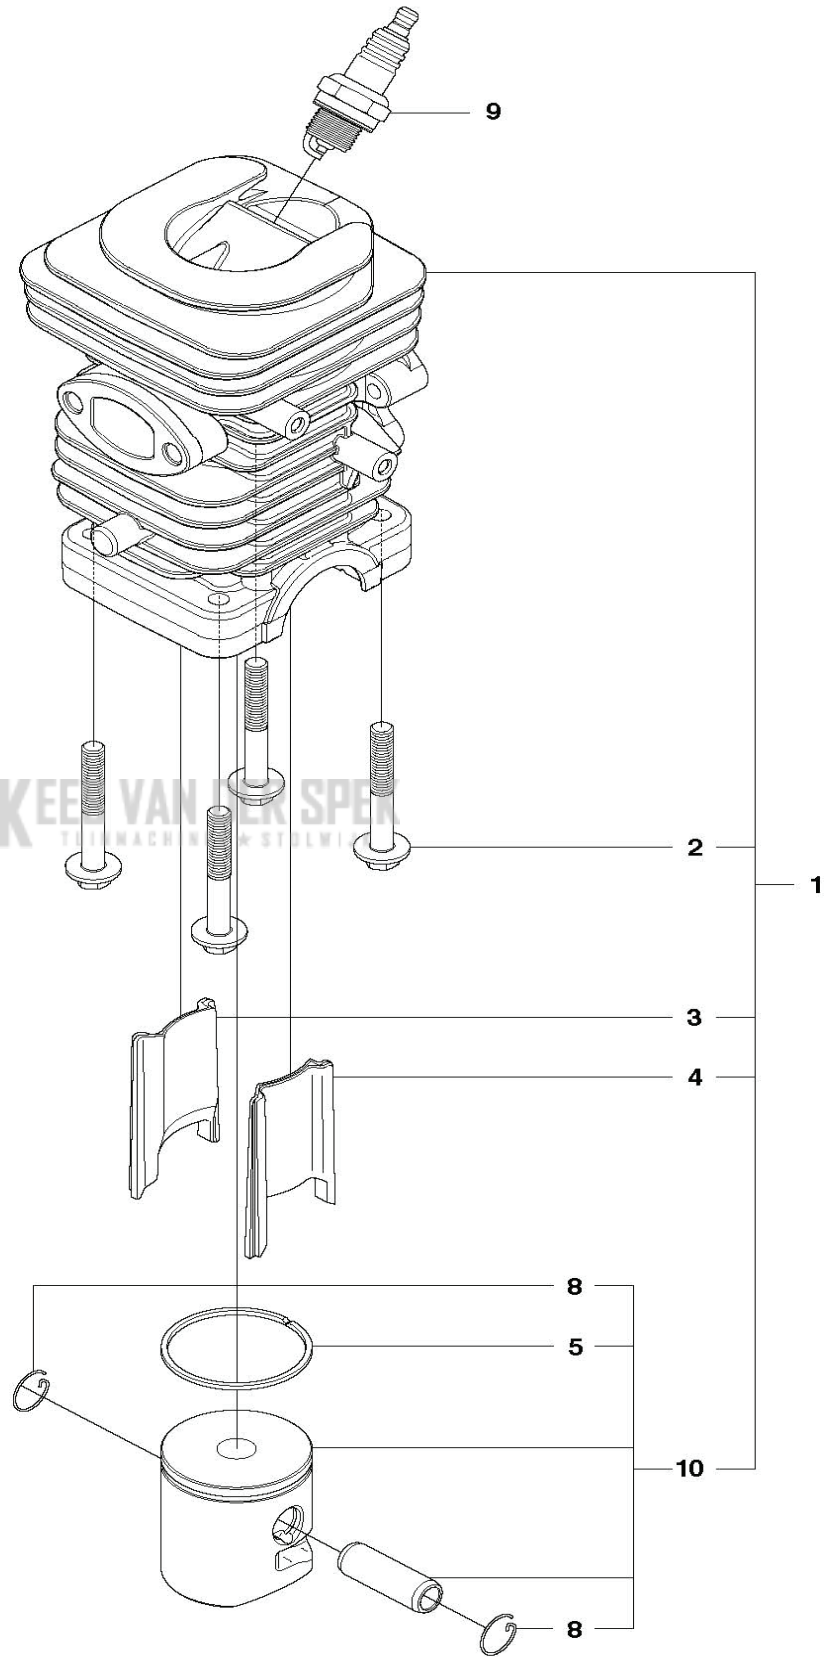

CHAIN SAWS

PXM_REF	PXM_PARTNO	DESCRIPTION	PXM_REMARK	QTY	
1	577831102	KIT	KIT PISTON AND CYLINDER HARDMOUNT BEARING	1	
2	545081501	BOUT	BOLT CYLINDER	4	
3	574190901	INVOEGEN	INSERT LEFT 38CC CYLINDER	1	
4	574190801	INVOEGEN	INSERT RIGHT 38CC CYLINDER	1	
5	585040601	ZUIGERVEER	PISTON RING 38CC PISTON RING	1	
8	530015697	BORG RING	LOCKING RING	2	
9	503235108	BOUGIE	SPARK PLUG M14X1.25 RCJ7Y	1	
10	577831302	KIT	KIT PISTON HARDMOUNT BEARING	1	5.8