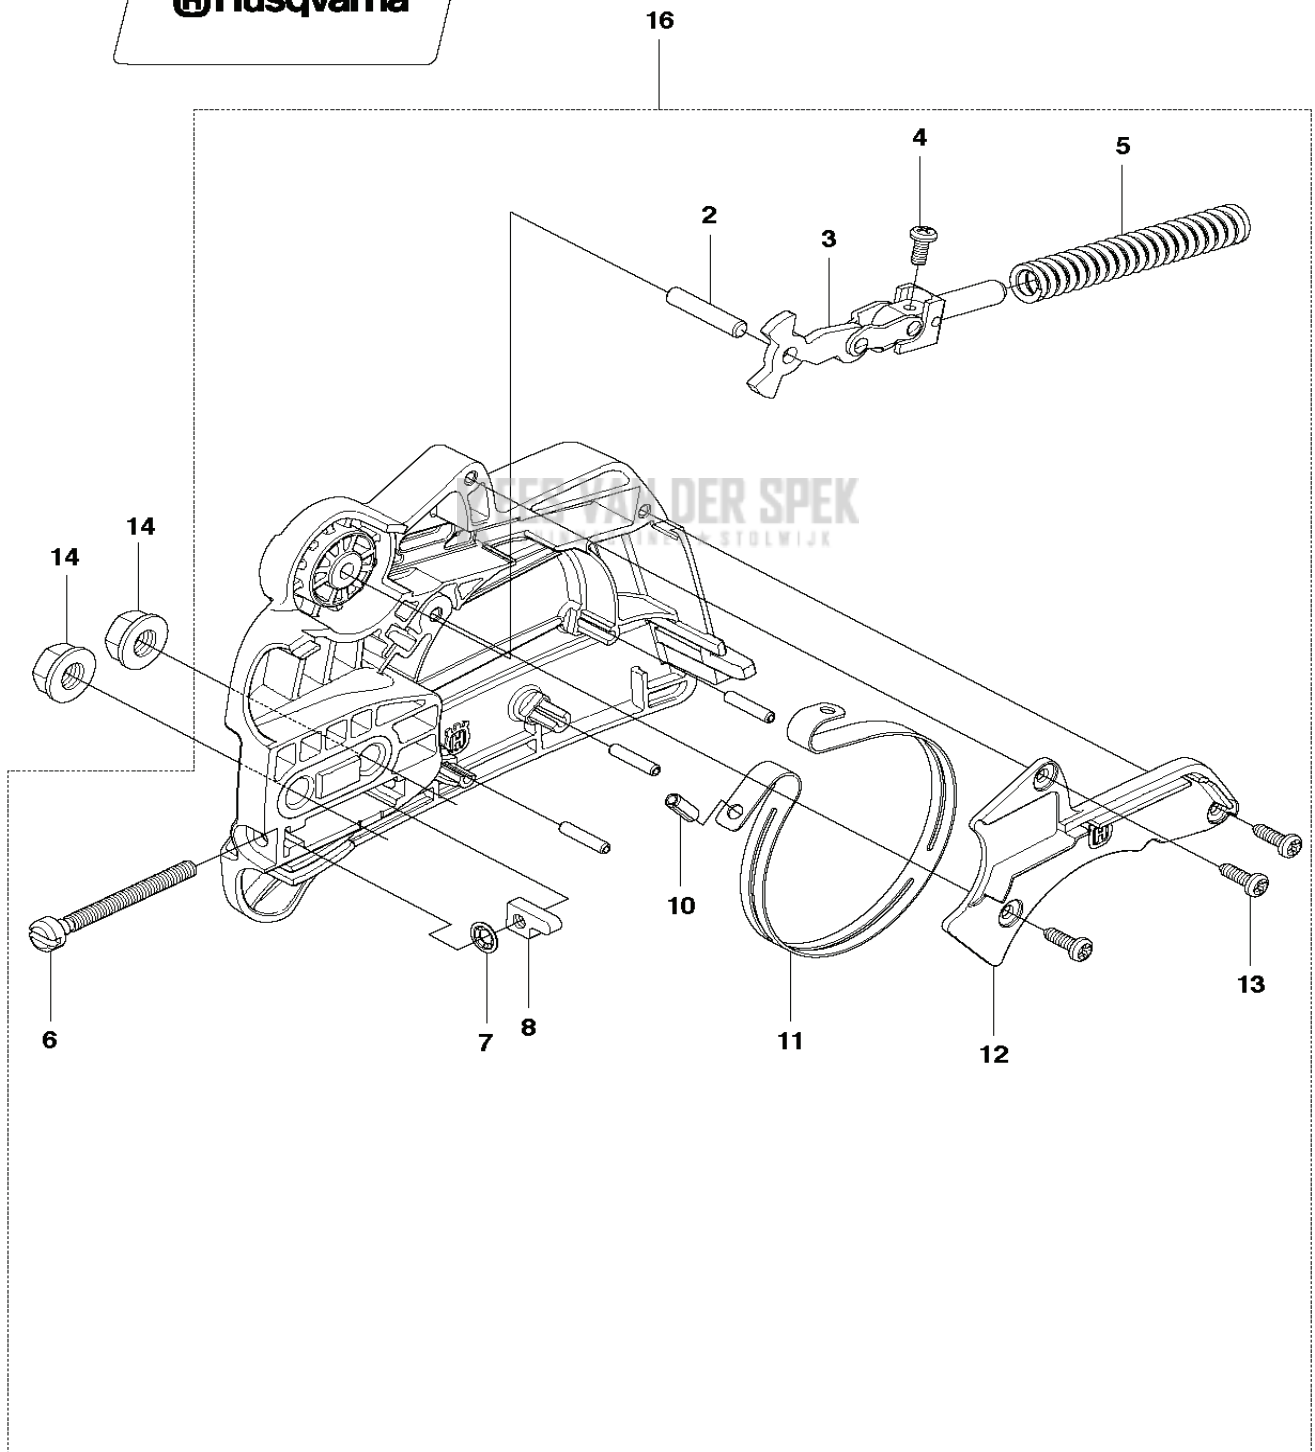

CHAIN SAWS

PXM_REF	PXM_PARTNO	DESCRIPTION	PXM_REMARK	QTY
2	530057950	PIN. DOWEL	PIN. DOWEL	1
3	530057913	SCHAKEL	LINK FRONT	1
4	574780301	SCREW	SCREW M3.63-1.34 X 8MM TORX	1
5	530016415	SPRING COMPRESSION	SPRING COMPRESSION	1
6	530016110	SCREW	SCREW BAR ADJUSTMENT	1
7	530038593	HOUDER	RETAINER BAR ADJUSTMENT	1
8	530015826	PENNEN	PIN BAR ADJUSTING	1
10	530015913	PENNEN	PIN BRAKE BAND	1
11	530057923	REMBAND	BRAKE BAND	1
12	525743001	DEKSEL	COVER CHAIN BRAKE	1
13	545227101	SCREW	SCREW	3
14	530015917	MOER	NUT	2
15	545118701	STICKER	DECAL	1
16	525628901	KETTINGREM COMPL.	CHAIN BRAKE ASSY	1