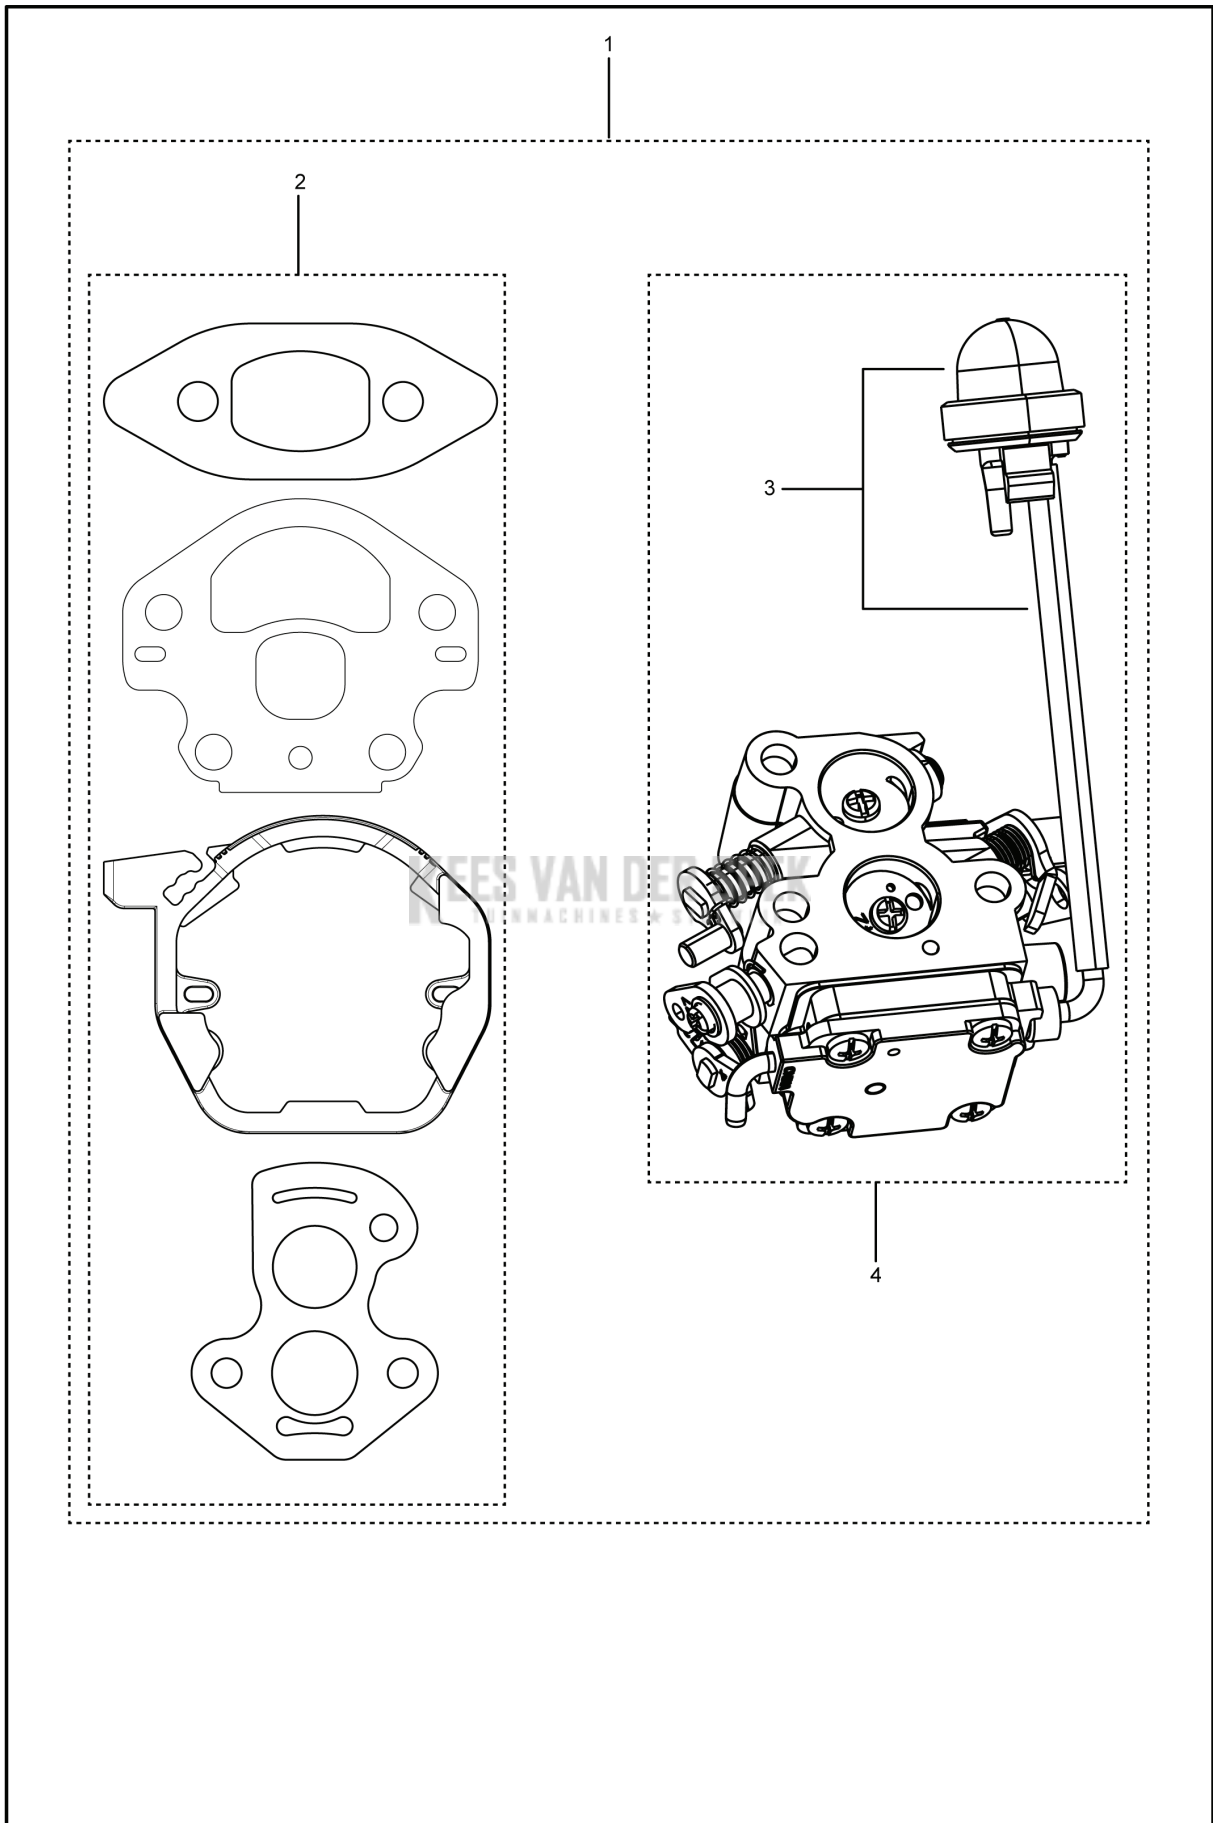

CHAIN SAWS

PXM_REF	PXM_PARTNO	DESCRIPTION	PXM_REMARK	QTY
1	587609701	KIT	KIT CARB REPAIR	1
2	573977601	KIT	CARBURETOR GASKET	1
3	545008030	PURGE AND LINE ASSEMBLY	PURGE AND LINE ASSEMBLY	1
4	586936202	CARBURATEUR	CARBURETOR	1