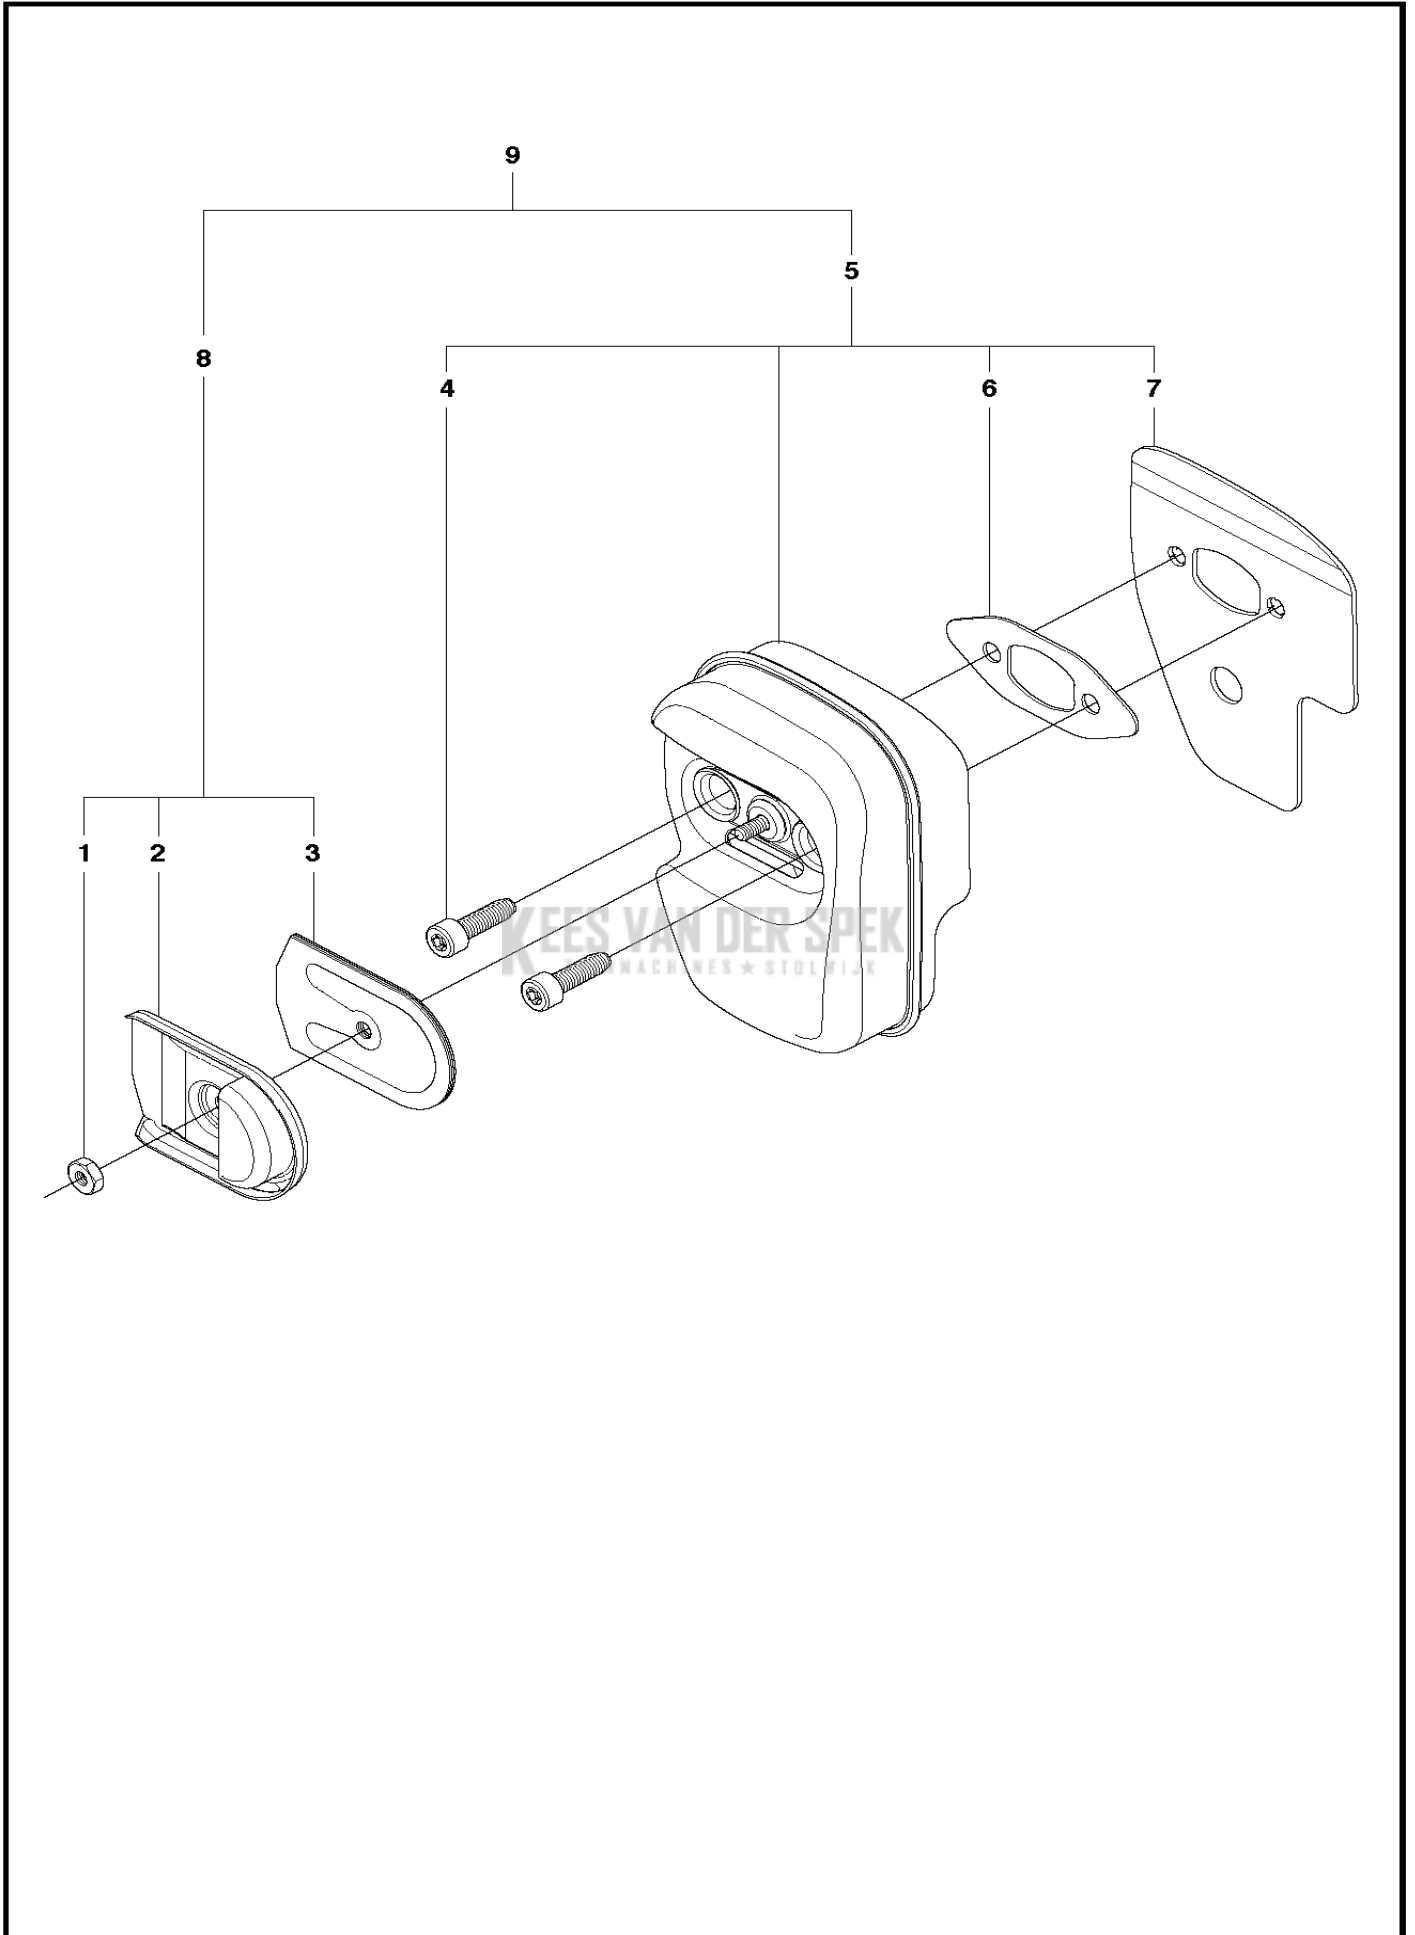

HUSQVARNA - SPARE PARTS CATALOG
CHAIN SAWS: HUSQVARNA 120 MARK II

KEES VAN DER SPEK
TUINMACHINES ★ STOLWIJK

Sparepartslist

SPAREPARTSLIST

CHAIN SAWS
TUINMACHINES * STOLWIJK

HUSQVARNA 120 MARK II

CHAIN SAWS

PXM_REF	PXM_PARTNO	DESCRIPTION	PXM_REMARK	QTY
1	530014949	KOPPELING	CLUTCH	1
2	530015611	RING	WASHER	1
3	530047061	KOPPELINGSTROMMEL COMPL.	CLUTCH DRUM ASSY SPUR 3/8" 6T	1
4	579621501	RING	WASHER THRUST	1
5	525318401	STOFDICHING	DUST SEAL OIL PUMP	1
6	530037820	WORMTANDWIEL	PISTON	1
7	581063901	OLIEPOMP COMPL.	OIL PUMP ASSY COMPLETE	1
9	545227501	BLOK	BLOCK OIL	1
10	530049477	BOCHT	ELBOW	1
11	545069401	AFDICHING	SEAL	1
12	530056533	VIZIER	SCREEN	1

CHAIN SAWS

PXM_REF	PXM_PARTNO	DESCRIPTION	PXM_REMARK	QTY	
1	576543201	KIT	KIT CYLINDER SHIELD	1	2,3,4
2	574320601	SCREW	SCREW M5-0.8X25	3	
3	545116502	STICKER	DECAL STARTING INSTRUCTIONS	1	
4	545165957	TEKEN	DECAL WARNING	1	
NI	579173401	KIT	KIT CHASSIS BRASS INSERTS	1	

CHAIN SAWS

PXM_REF	PXM_PARTNO	DESCRIPTION	PXM_REMARK	QTY
1	574266401	MOER	NUT 10MM BRASS	1
2	545076901	EXHAUST PLATE	EXHAUST PLATE	1
3	545167401	VIZIER	SCREEN ARRESTOR GASKET	1
4	530016338	BOUT	BOLT	2
5	586094301	GELUIDDEMPER	MUFFLER ASSY	1
6	530054884	MUFFLER GASKET	MUFFLER GASKET	1
7	545066901	MUFFLER BACK PLATE	MUFFLER BACK PLATE	1
8	545008027	KIT	KIT SPARK ARRESTOR	1 1,2,3
9	545180843	GELUIDDEMPER	MUFFLER KIT COMPLETE	1