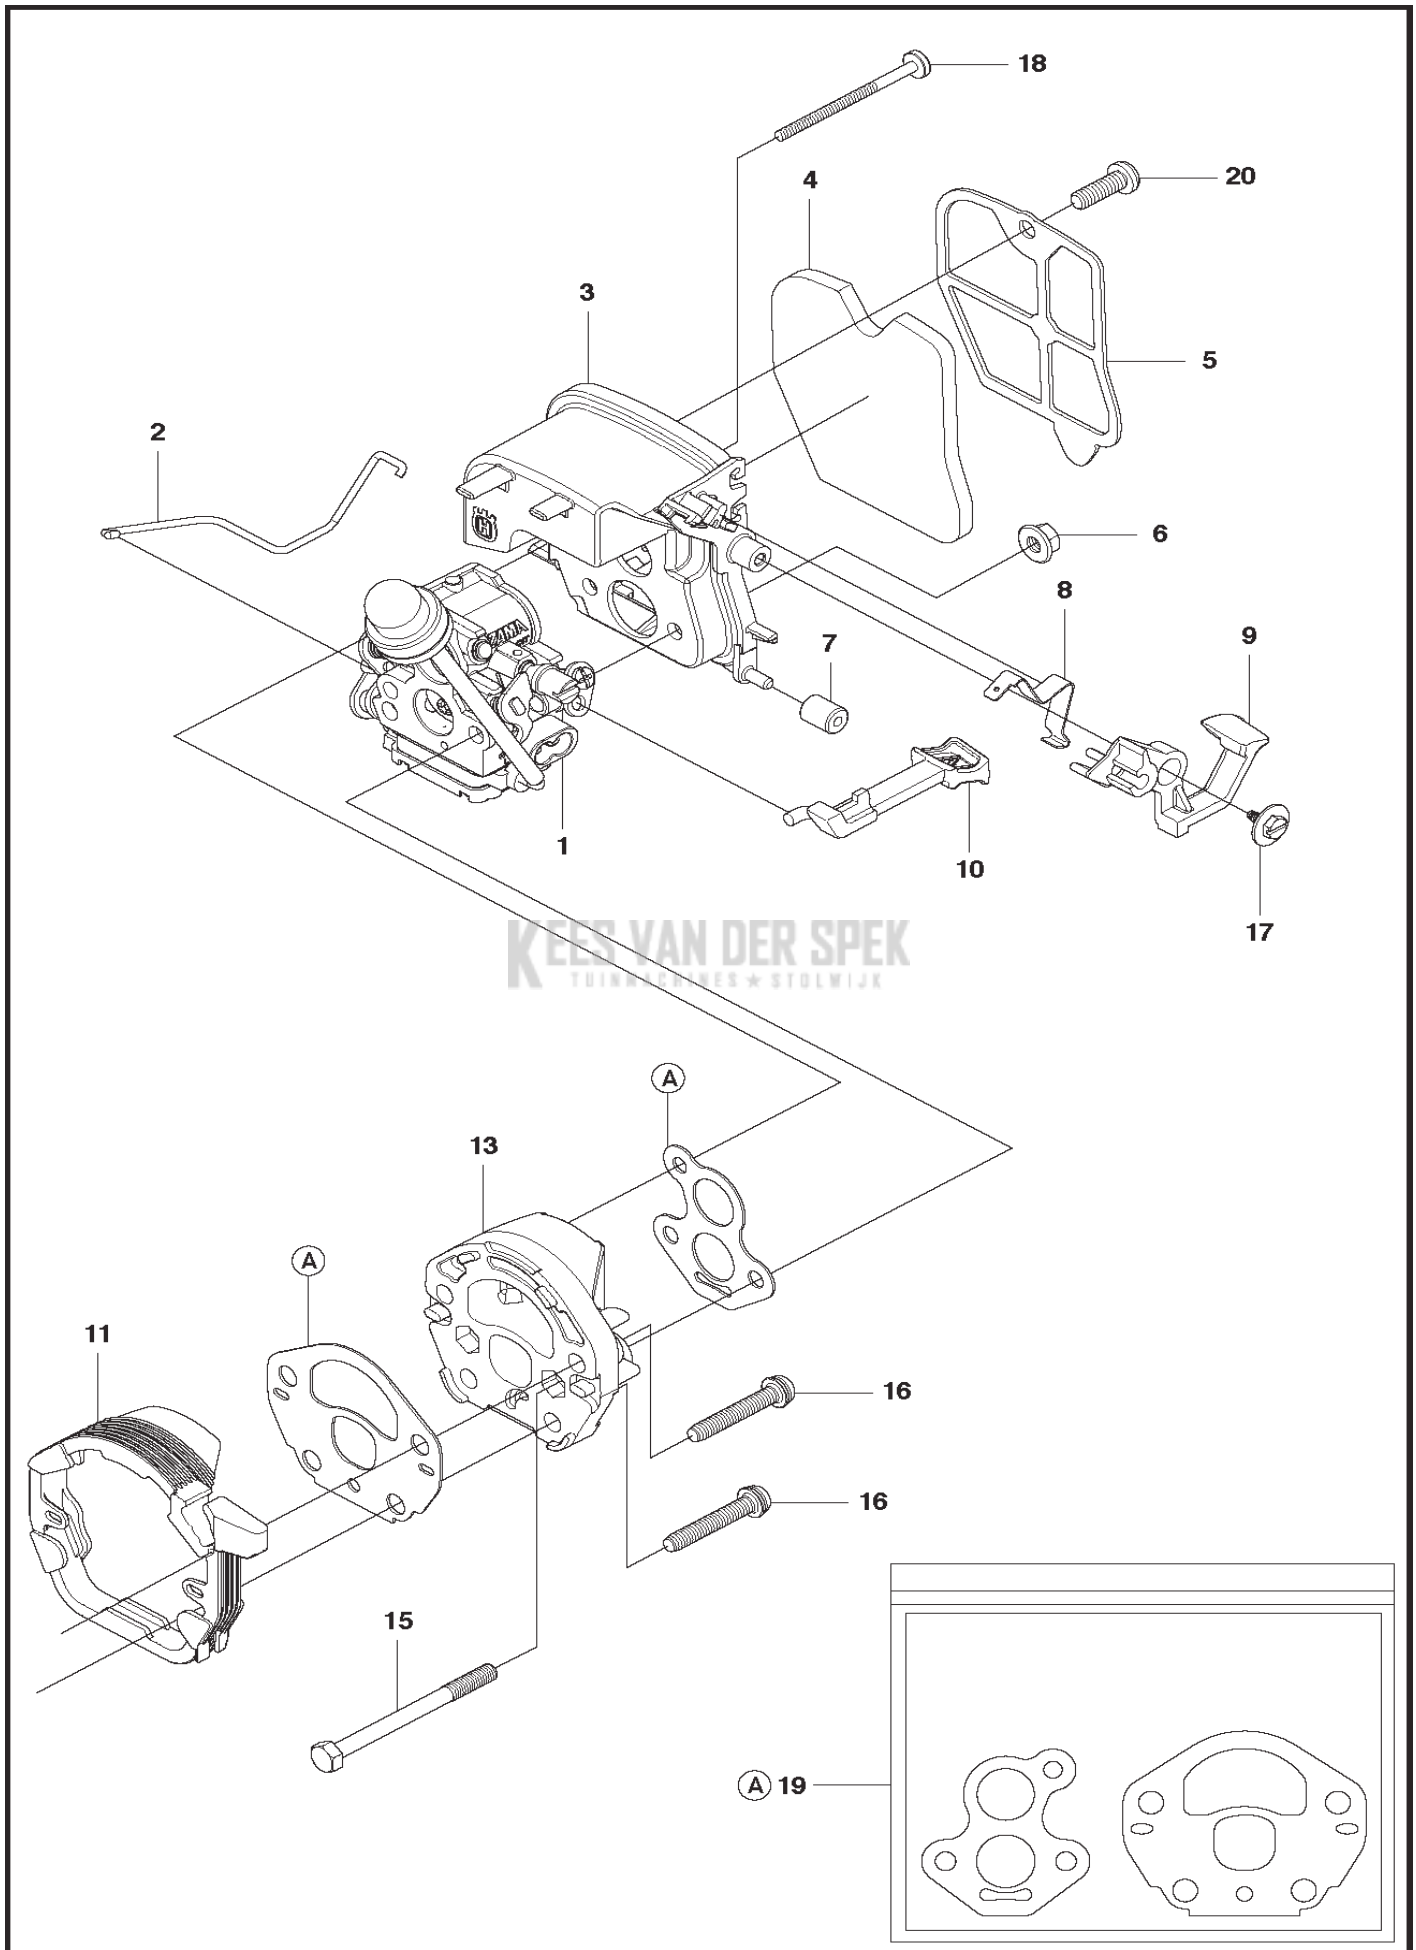

CHAIN SAWS

PXM_REF	PXM_PARTNO	DESCRIPTION	PXM_REMARK	QTY
1	586936202	CARBURATEUR	CARBURETOR WITH PURGE BULB	1
2	577815201	GAS	THROTTLE WIRE	1
3	575493401	LUCHTFILTER	HOUSING	1
4	545061801	LUCHTFILTER	AIR FILTER	1
5	545151801	FILTER	FILTER PLATE	1
6	530016101	MOER	NUT	2
7	545061901	ISOLATOR	ISOLATOR FILTER HOUSING	1
8	545063401	SWITCH. SPRING	SWITCH SPRING	1
9	545061701	SWITCH LEVER	SWITCH LEVER	1
10	545061601	CHOKE KNOB	CHOKE KNOB	1
11	545061501	CARB ADAPTOR SEAL	CARB ADAPTOR SEAL	1
13	577636501	ADAPTOR	ADAPTOR CARBURETOR	1
15	545033701	STUD-CARBURETOR	STUD-CARBURETOR	2
16	545158301	CARB ADAPTOR SCREW	CARB ADAPTOR SCREW	4
17	530016080	SCREW	SCREW	1
18	545074901	TOP.STUD-CARBURETOR	TOP.STUD-CARBURETOR	1
19	545081892	PAKKINGSET	GASKET KIT	1
20	530016349	SCREW	SCREW	1