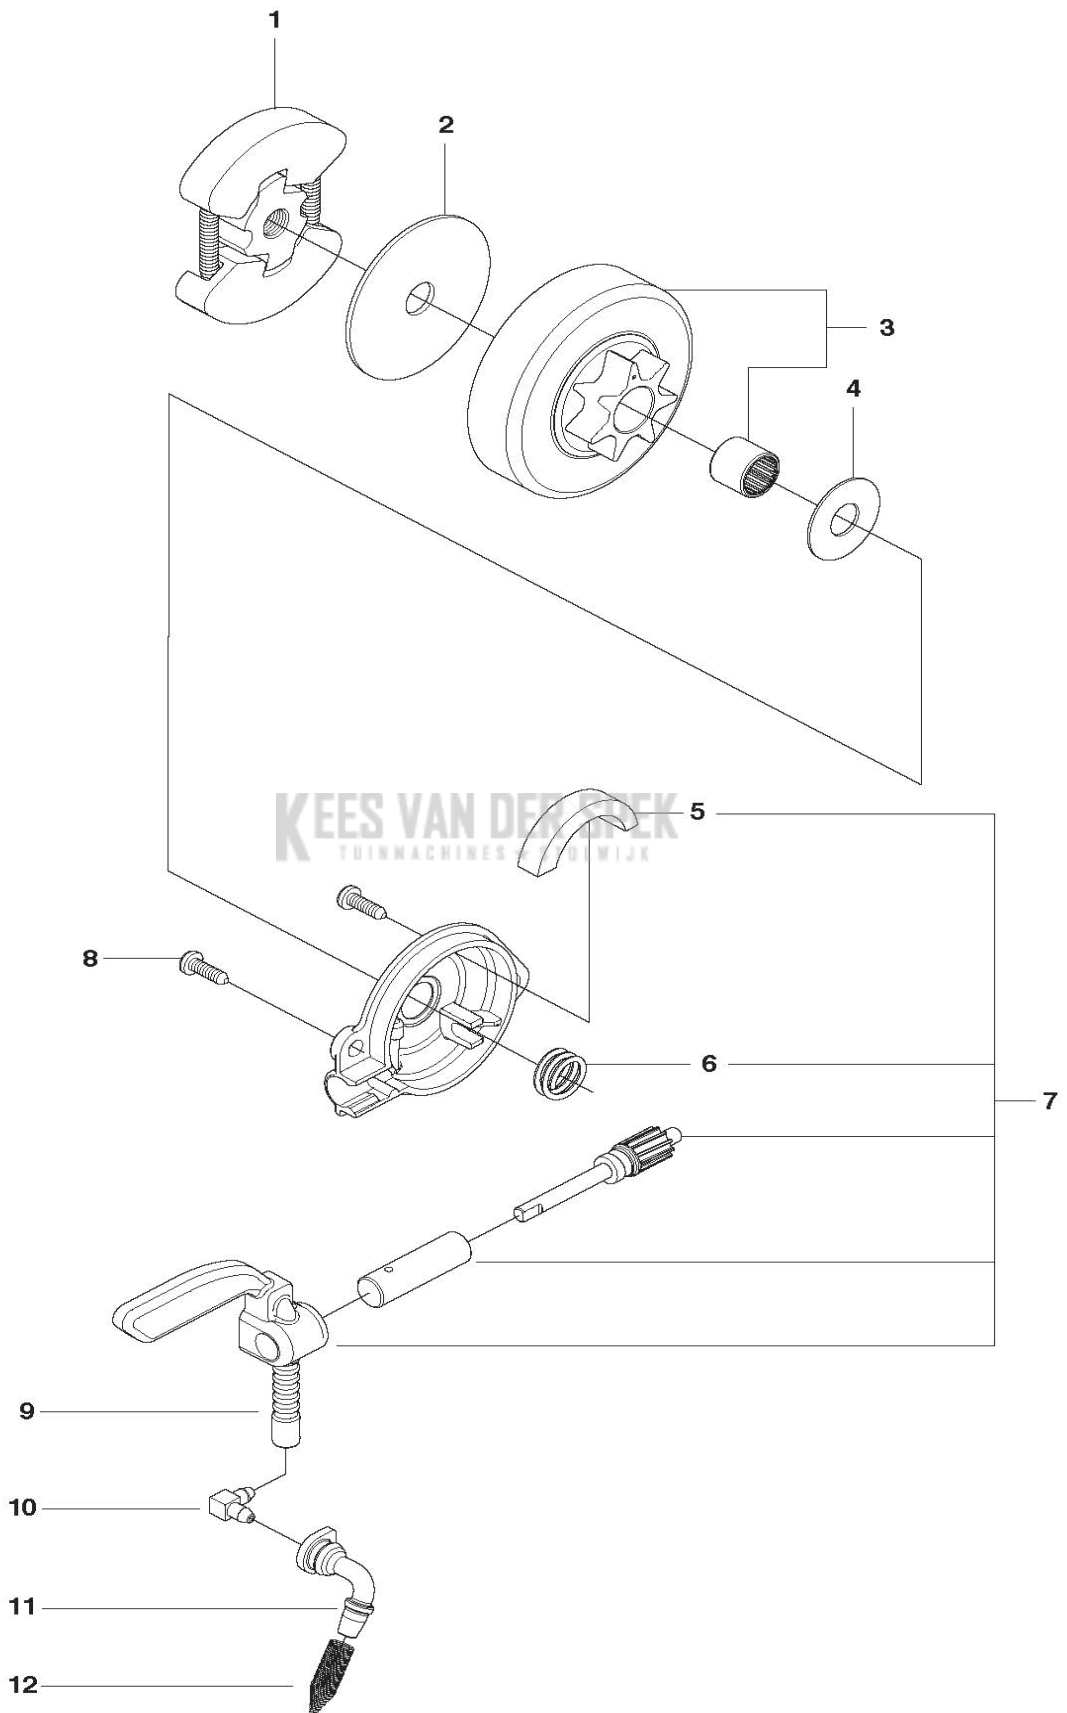

HUSQVARNA - SPARE PARTS CATALOG
CHAIN SAWS: HUSQVARNA 120 MARK II

KEES VAN DER SPEK
TUINMACHINES ★ STOLWIJK

Sparepartslist

SPAREPARTSLIST

CHAIN SAWS
TUINMACHINES * STOLWIJK

HUSQVARNA 120 MARK II

CHAIN SAWS

PXM_REF	PXM_PARTNO	DESCRIPTION	PXM_REMARK	QTY
1	530014949	KOPPELING	CLUTCH	1
2	530015611	RING	WASHER	1
3	530047061	KOPPELINGSTROMMEL COMPL.	CLUTCH DRUM ASSY SPUR 3/8" 6T	1
4	579621501	RING	WASHER THRUST	1
5	525318401	STOFDICHING	DUST SEAL OIL PUMP	1
6	530037820	WORMTANDWIEL	PISTON	1
7	581063901	OLIEPOMP COMPL.	OIL PUMP ASSY COMPLETE	1
9	545227501	BLOK	BLOCK OIL	1
10	530049477	BOCHT	ELBOW	1
11	545069401	AFDICHING	SEAL	1
12	530056533	VIZIER	SCREEN	1

CHAIN SAWS

PXM_REF	PXM_PARTNO	DESCRIPTION	PXM_REMARK	QTY	
1	576543201	KIT	KIT CYLINDER SHIELD	1	2,3,4
2	574320601	SCREW	SCREW M5-0.8X25	3	
3	545116502	STICKER	DECAL STARTING INSTRUCTIONS	1	
4	545165957	TEKEN	DECAL WARNING	1	
NI	579173401	KIT	KIT CHASSIS BRASS INSERTS	1	

CHAIN SAWS

PXM_REF	PXM_PARTNO	DESCRIPTION	PXM_REMARK	QTY
1	574266401	MOER	NUT 10MM BRASS	1
2	545076901	EXHAUST PLATE	EXHAUST PLATE	1
3	545167401	VIZIER	SCREEN ARRESTOR GASKET	1
4	530016338	BOUT	BOLT	2
5	586094301	GELUIDDEMPER	MUFFLER ASSY	1
6	530054884	MUFFLER GASKET	MUFFLER GASKET	1
7	545066901	MUFFLER BACK PLATE	MUFFLER BACK PLATE	1
8	545008027	KIT	KIT SPARK ARRESTOR	1 1,2,3
9	545180843	GELUIDDEMPER	MUFFLER KIT COMPLETE	1

CHAIN SAWS

PXM_REF	PXM_PARTNO	DESCRIPTION	PXM_REMARK	QTY	
1	545008028	KOORDSCHIJF	KIT STD STARTER	1	2,3,4
2	530015920	SCREW	SCREW	1	
3	530016080	SCREW	SCREW	1	
4	530057890	KOORDSCHIJF	STARTER PULLEY	1	
5	545010010	HENDEL	HANDLE ROPE ASSY	1	
6	530042095	VEER	SPRING	1	
7	545063801	SCHERM	BAFFLE	1	
8	545063701	VENTILATORCAP	FAN HOUSING	1	
9	530016432	SCREW	SCREW SCREW M5.38-14X22.225MM	4	
10	545008025	KIT	KIT COMPLETE	1	
11	594914101	STICKER	DECAL FAN HOUSING 120 MARK II	1	