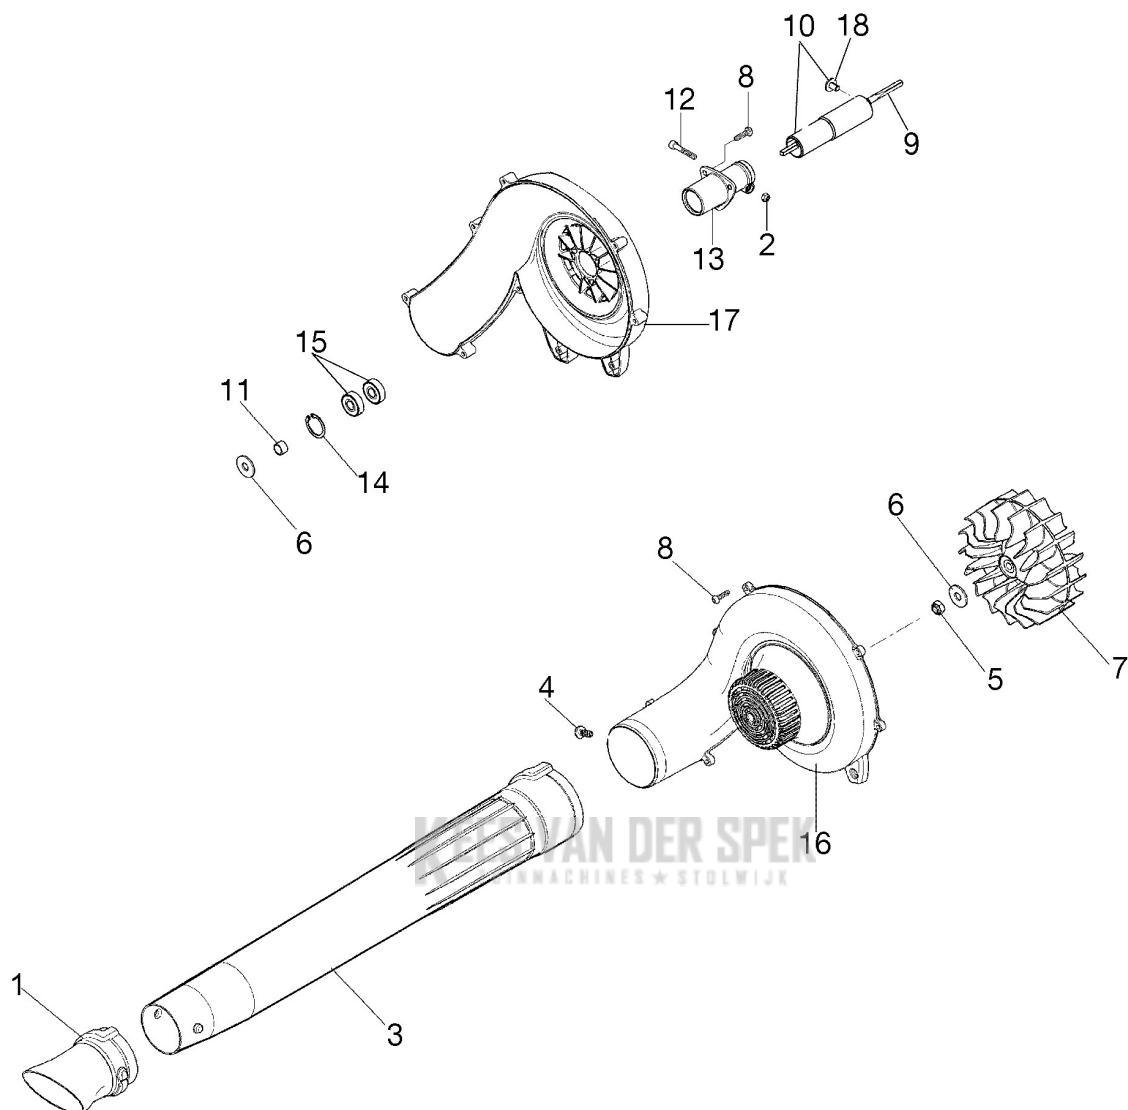

## Illustratie Blower

---

Ref.Nu	Qty	Part number	Description	Validity from	Validity till	Notes	Bulletin
1	1	61240212R	Tube				
2	1	3914003R	Nut				
3	1	61240195R	Tube				
4	1	3893016AR	Screw				
5	1	3914010R	Nut				
6	2	3918024R	Washer				
7	1	61240211AR	Fan				
8	13	3893060R	Screw				
9	1	61370340R	Shaft				
10	1	61280262R	Adapter			D.22/26	
11	1	61240077R	Spacer				
12	1	3891051R	Screw				
13	1	61240187R	Hub				
14	1	3025018R	Ring				
15	2	3035230R	Bearing				
16	1	61370346R	Cover				
17	1	61370345R	Cover				
18	1	3032027R	Rivet				