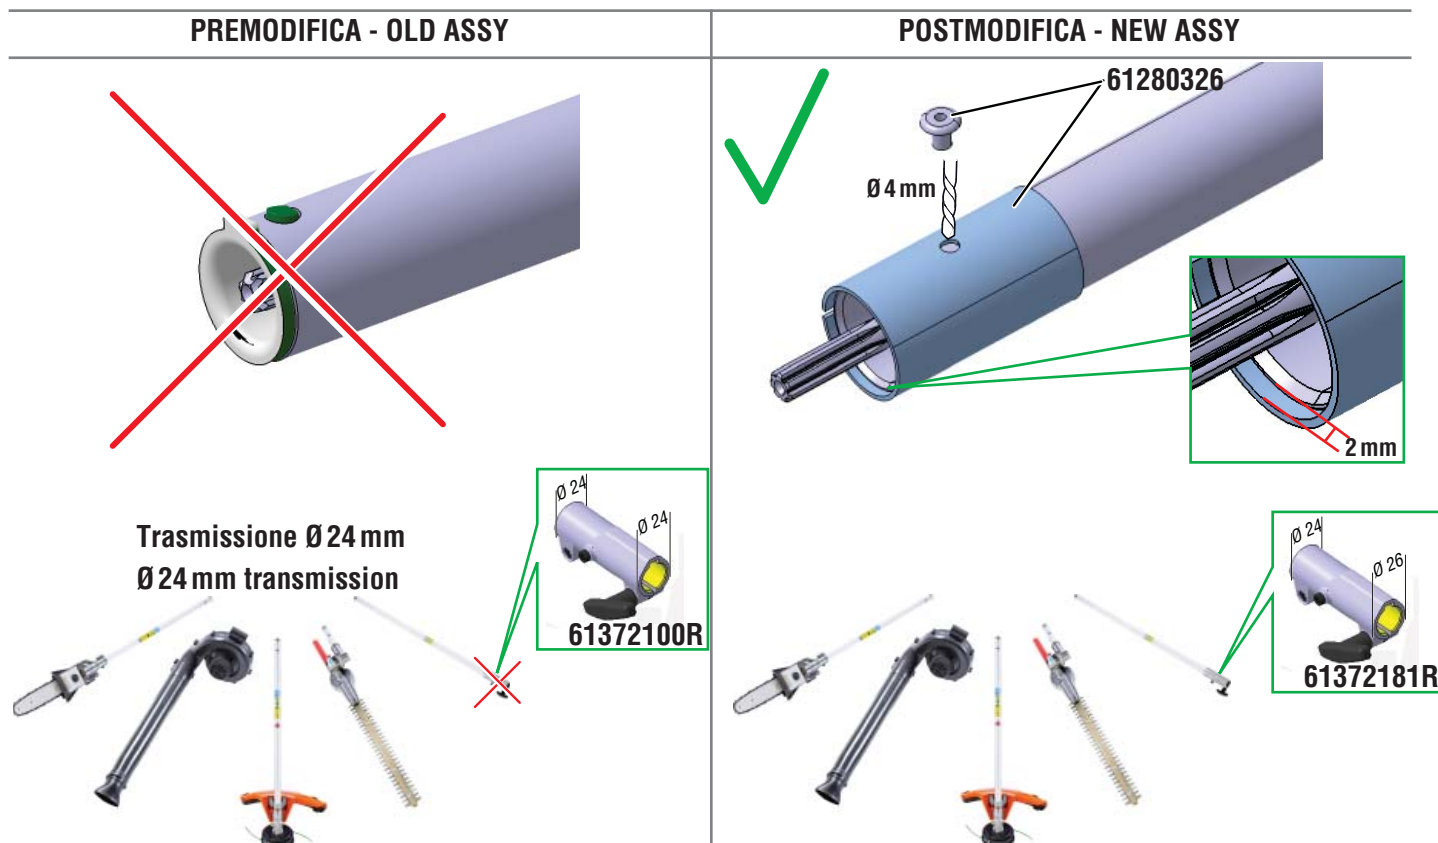

TECNICO • TECHNICAL	●	GRUPPO • GROUP	6
RICAMBI • SPARE PARTS		NR • NO	
INFORMAZIONI • INFORMATION	●	DATA • DATE	03-17

GENERALE - RICAMBI - GARANZIA General - Spares - Warranty	-1-	ACCESSORI Accessories	-2-	DESPUGLIATORI Brushcutter	-3-	MOTOSEGHE - ELETTROSEGHE Chain saws - electric saws	-4-
RASAERBA Lawnmowers	-5-	PRODOTTI DI COMPLEMENTO Other products	-6- ●	TRONCATRICI Power cutters	-7-	TRATTORINI Ride-ons	-8-
MOTAZAPPE Rotary tillers	-9-	TRINCIASARMENTI Flail mowers	-10-	TRANSPORTER	-11-	MOTOCOLTIVATORI Rotary cultivators	-12-

E **MODELOS:** Multifuncion BC 240 D - DS 2400 D (Ø 24/26 mm)

ASUNTO: Nuevo Adaptador Ø 24/26 mm

DESCRIPCIÓN: Para utilizar la aplicación con tubo de Ø 24 mm sobre el power unit Ø 26 mm, se a creado un nuevo casquillo cod. 61280326 (Ver instrucciones de montaje)

DISPONIBILIDAD RECAMBIO: La piezas estarán disponibles en repuesto

VALIDEZ: Marzo 2017

GB **MODELS:** BC 240 D - DS 2400 D (Ø 24/26 mm) Multifunction

SUBJECT: New Ø 24/26 mm adaptor

DESCRIPTION: To use the application with Ø 24 mm transmission on the Ø 26 mm power unit a new adaptor has been created p/n 61280326. (See assembly instructions)

PARTS AVAILABILITY: The part is available as a spare parts

CUT-IN DATE: March 2017

KEES VAN DER SPEK
TUINMACHINES * STOLWIJK