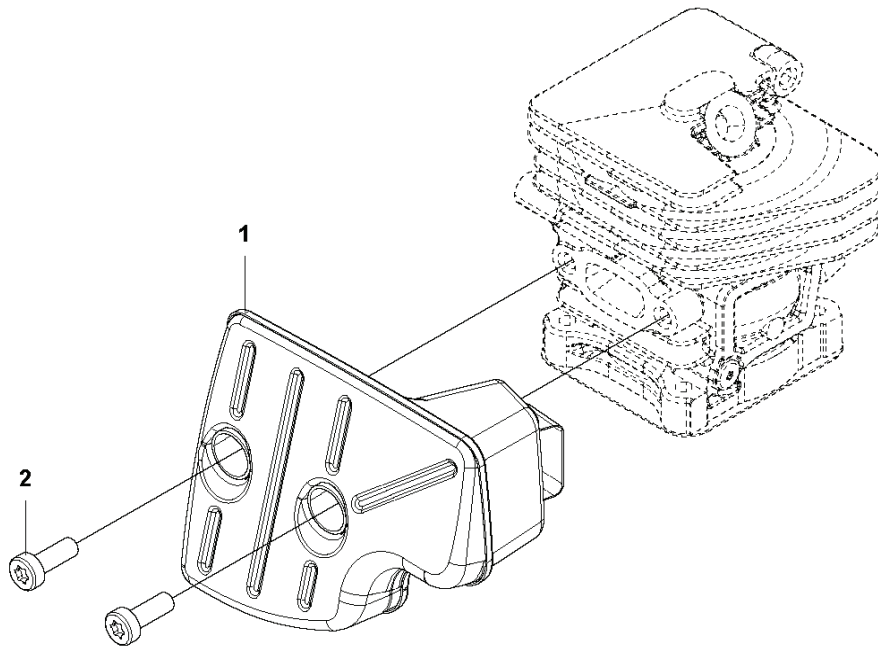

C T525
MUFFLER

For EU market