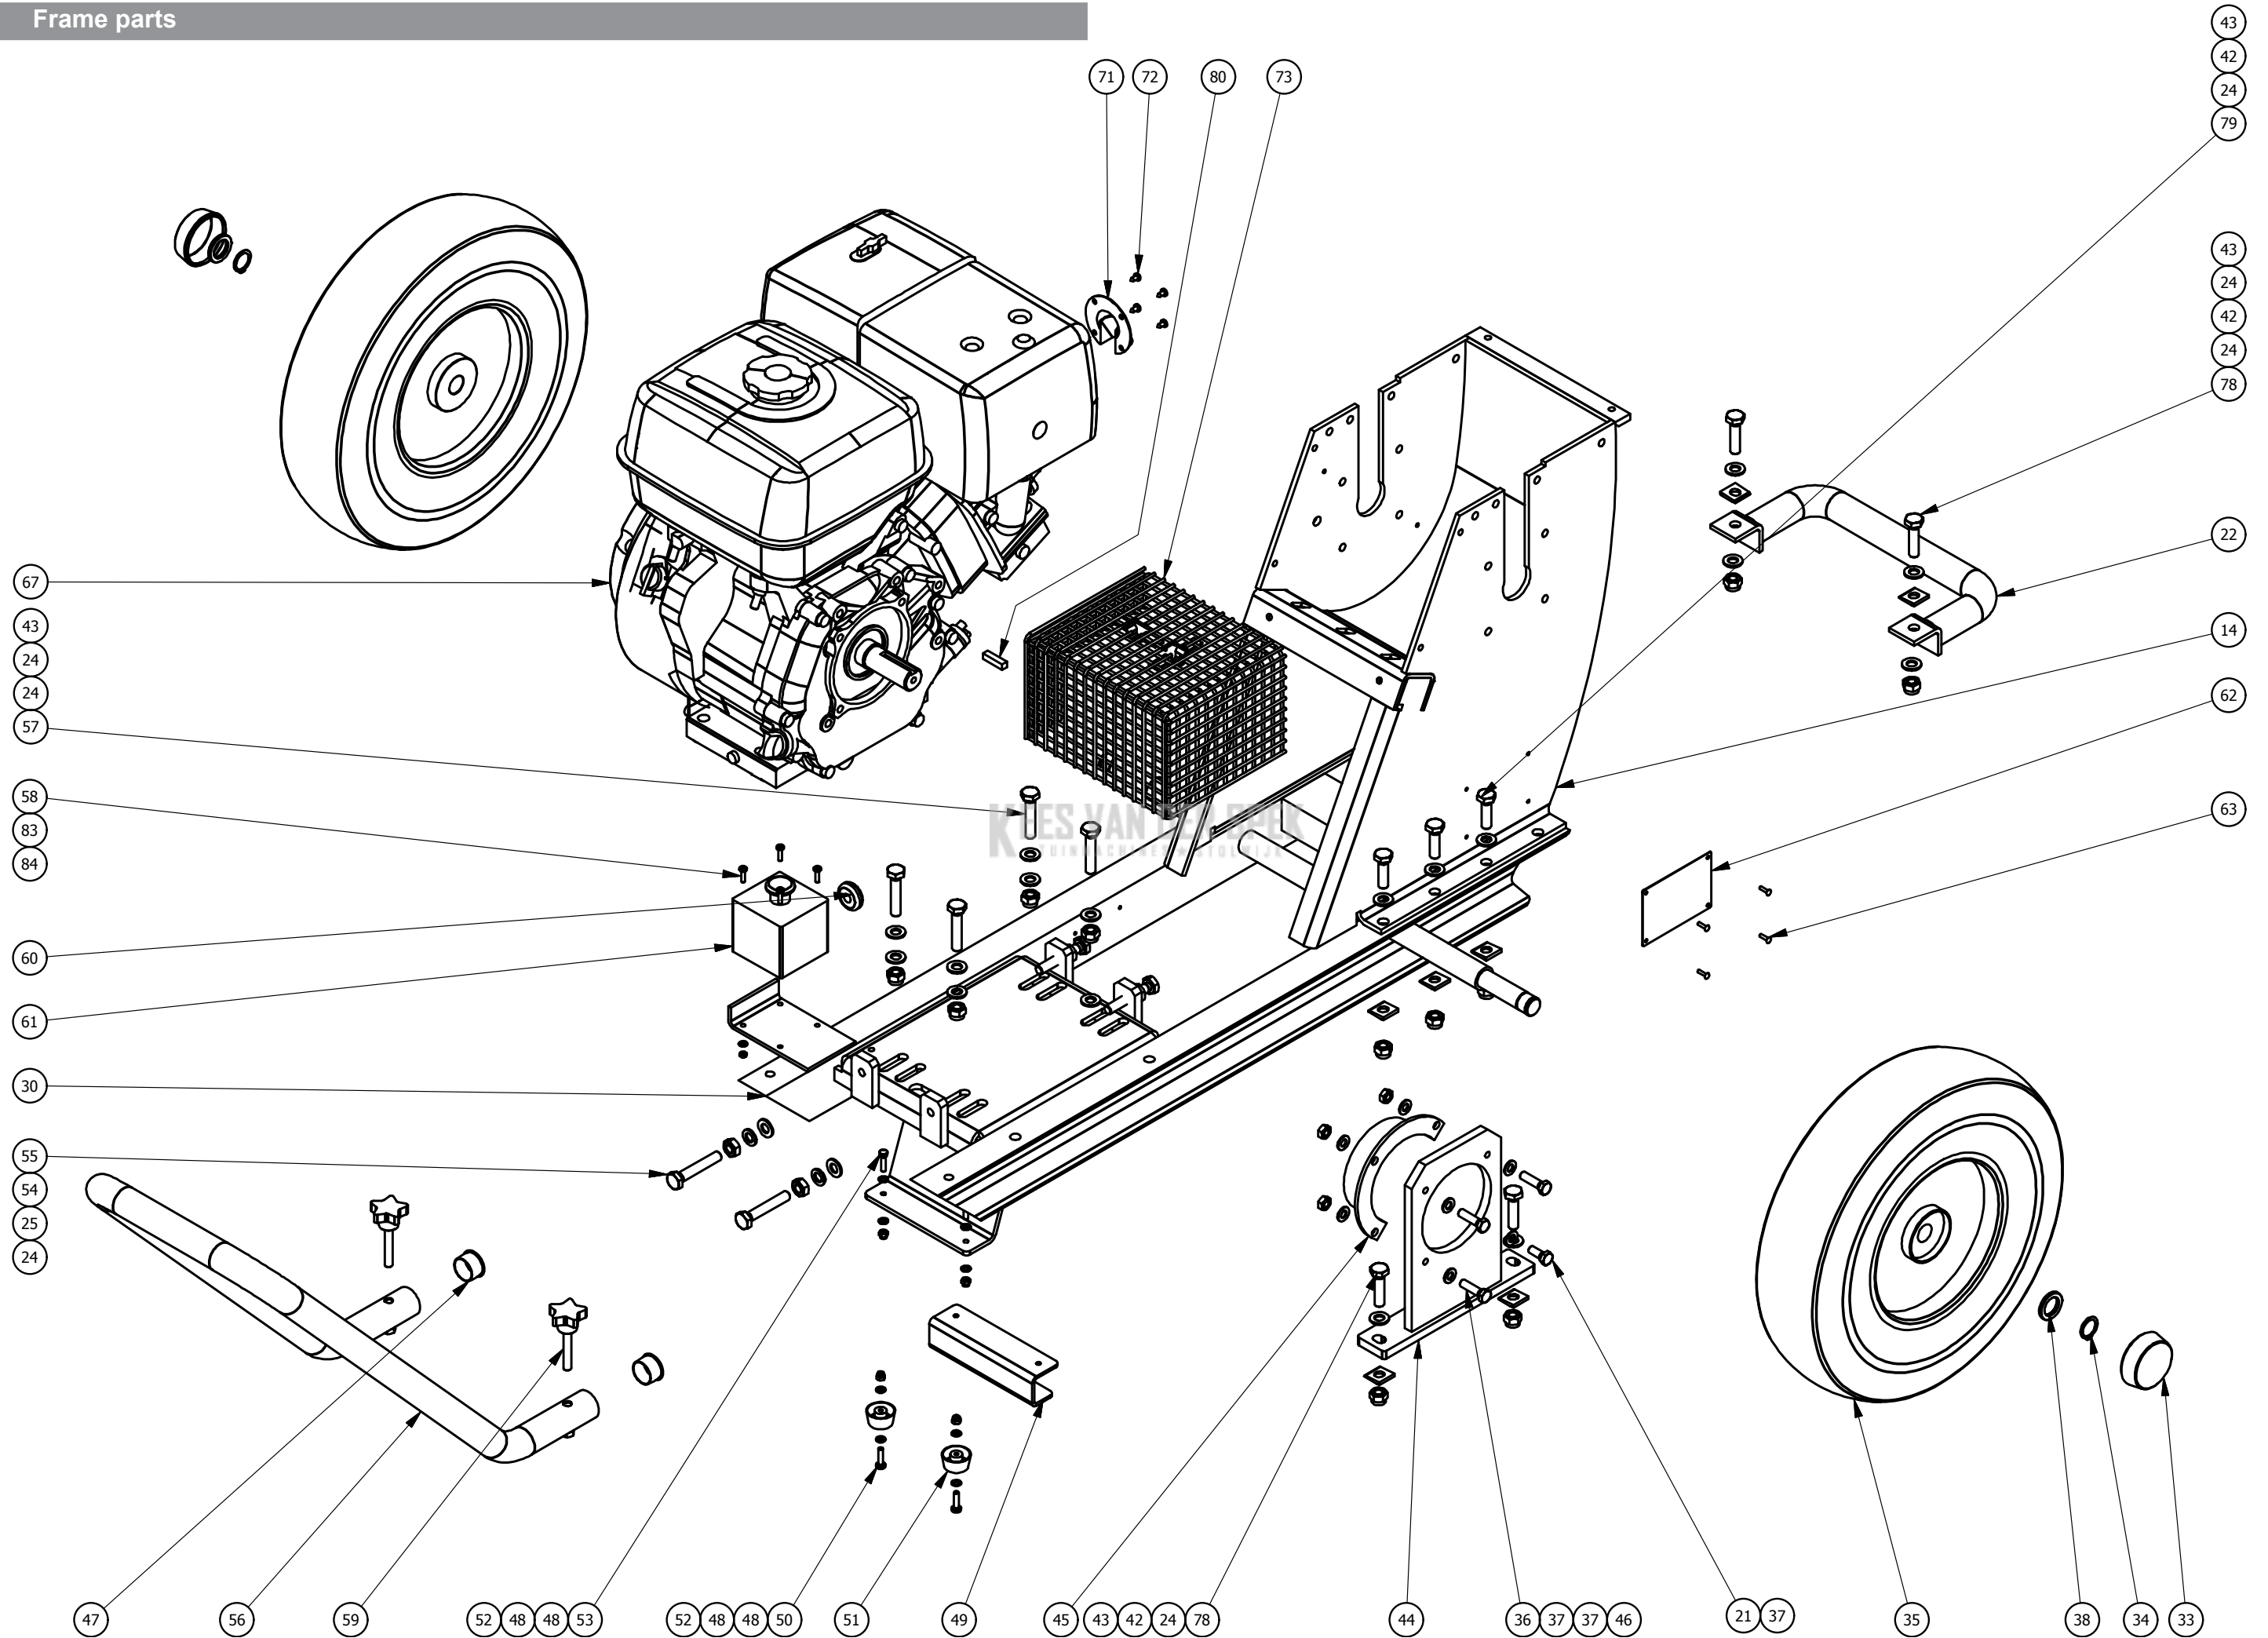

hakselaar - broyeur woodchipper - häcksler GTS900

From serial number: GTS900LV2R16070UU / GTS900MV2R16038UU

www.gtmprofessional.com

Contents

A.	Frame parts	4
B.	Shredder, rotor and belt parts.....	8
C.	Hopper parts.....	12
D.	Output chute parts	16

KEES VAN DER SPEK
TUINMACHINES ★ STOLWIJK

A. Frame parts

PARTNR.	ARTICLE NUMBER	PART NAME	QTY
14	MZSGTSM039023000	shredder box	1
21	MZSGTSS01M08020NFN	hexagon head bolt M8x20	3
22	MZSGTSM029003000	bumper	1
24	MZSGTSS040M1020PIR	plain washer 10	43
25	MZSGTSS040M1016LIR	open spring washer 10	23
30	MZSGTSM029006000	frame	1
33	MZSGTSM053002000	wheel cap	2
34	MZSGTSS09O200000	circlips 20	2
35	MZSGTSC05W380A95	wheel (H) 390x95 mm air tire white	2
or	MZSGTSC05W164008	wheel (B) 390x125 mm air tire white	2
or	MZSGTSC05W330A05	wheel (D) 330x125 mm air tire white	2
36	MZSGTSS01M08030NFN	hexagon head bolt M8x30	3
37	MZSGTSS040M0816PIR	plain washer 8	11
38	MZSGTSM013014000	wheel washer	2
42	MZSGTSS040M1000TIR	square tapered washer 10	10
43	MZSGTSS03M10000L0N	lock nut M10	14
44	MZSGTSM039009000	belt cover support	1
45	MZSGTSM050014000	protection cover of engine shaft	1
46	MZSGTSS03M08000N0N	M8 hexagon standard nut	3
47	MZSGTSS180000003	plastic cap for handle	2
48	MZSGTSS040M0510PIR	plain washer 5	10
49	MZSGTSM039022000	frame support pad	1
50	MZSGTSS01M05020PFN	cross recess pan head screw M5x20	2
51	MZSGTSM050048000	rubber vibration damper	2
52	MZSGTSS03M05000L0N	lock nut M5	4