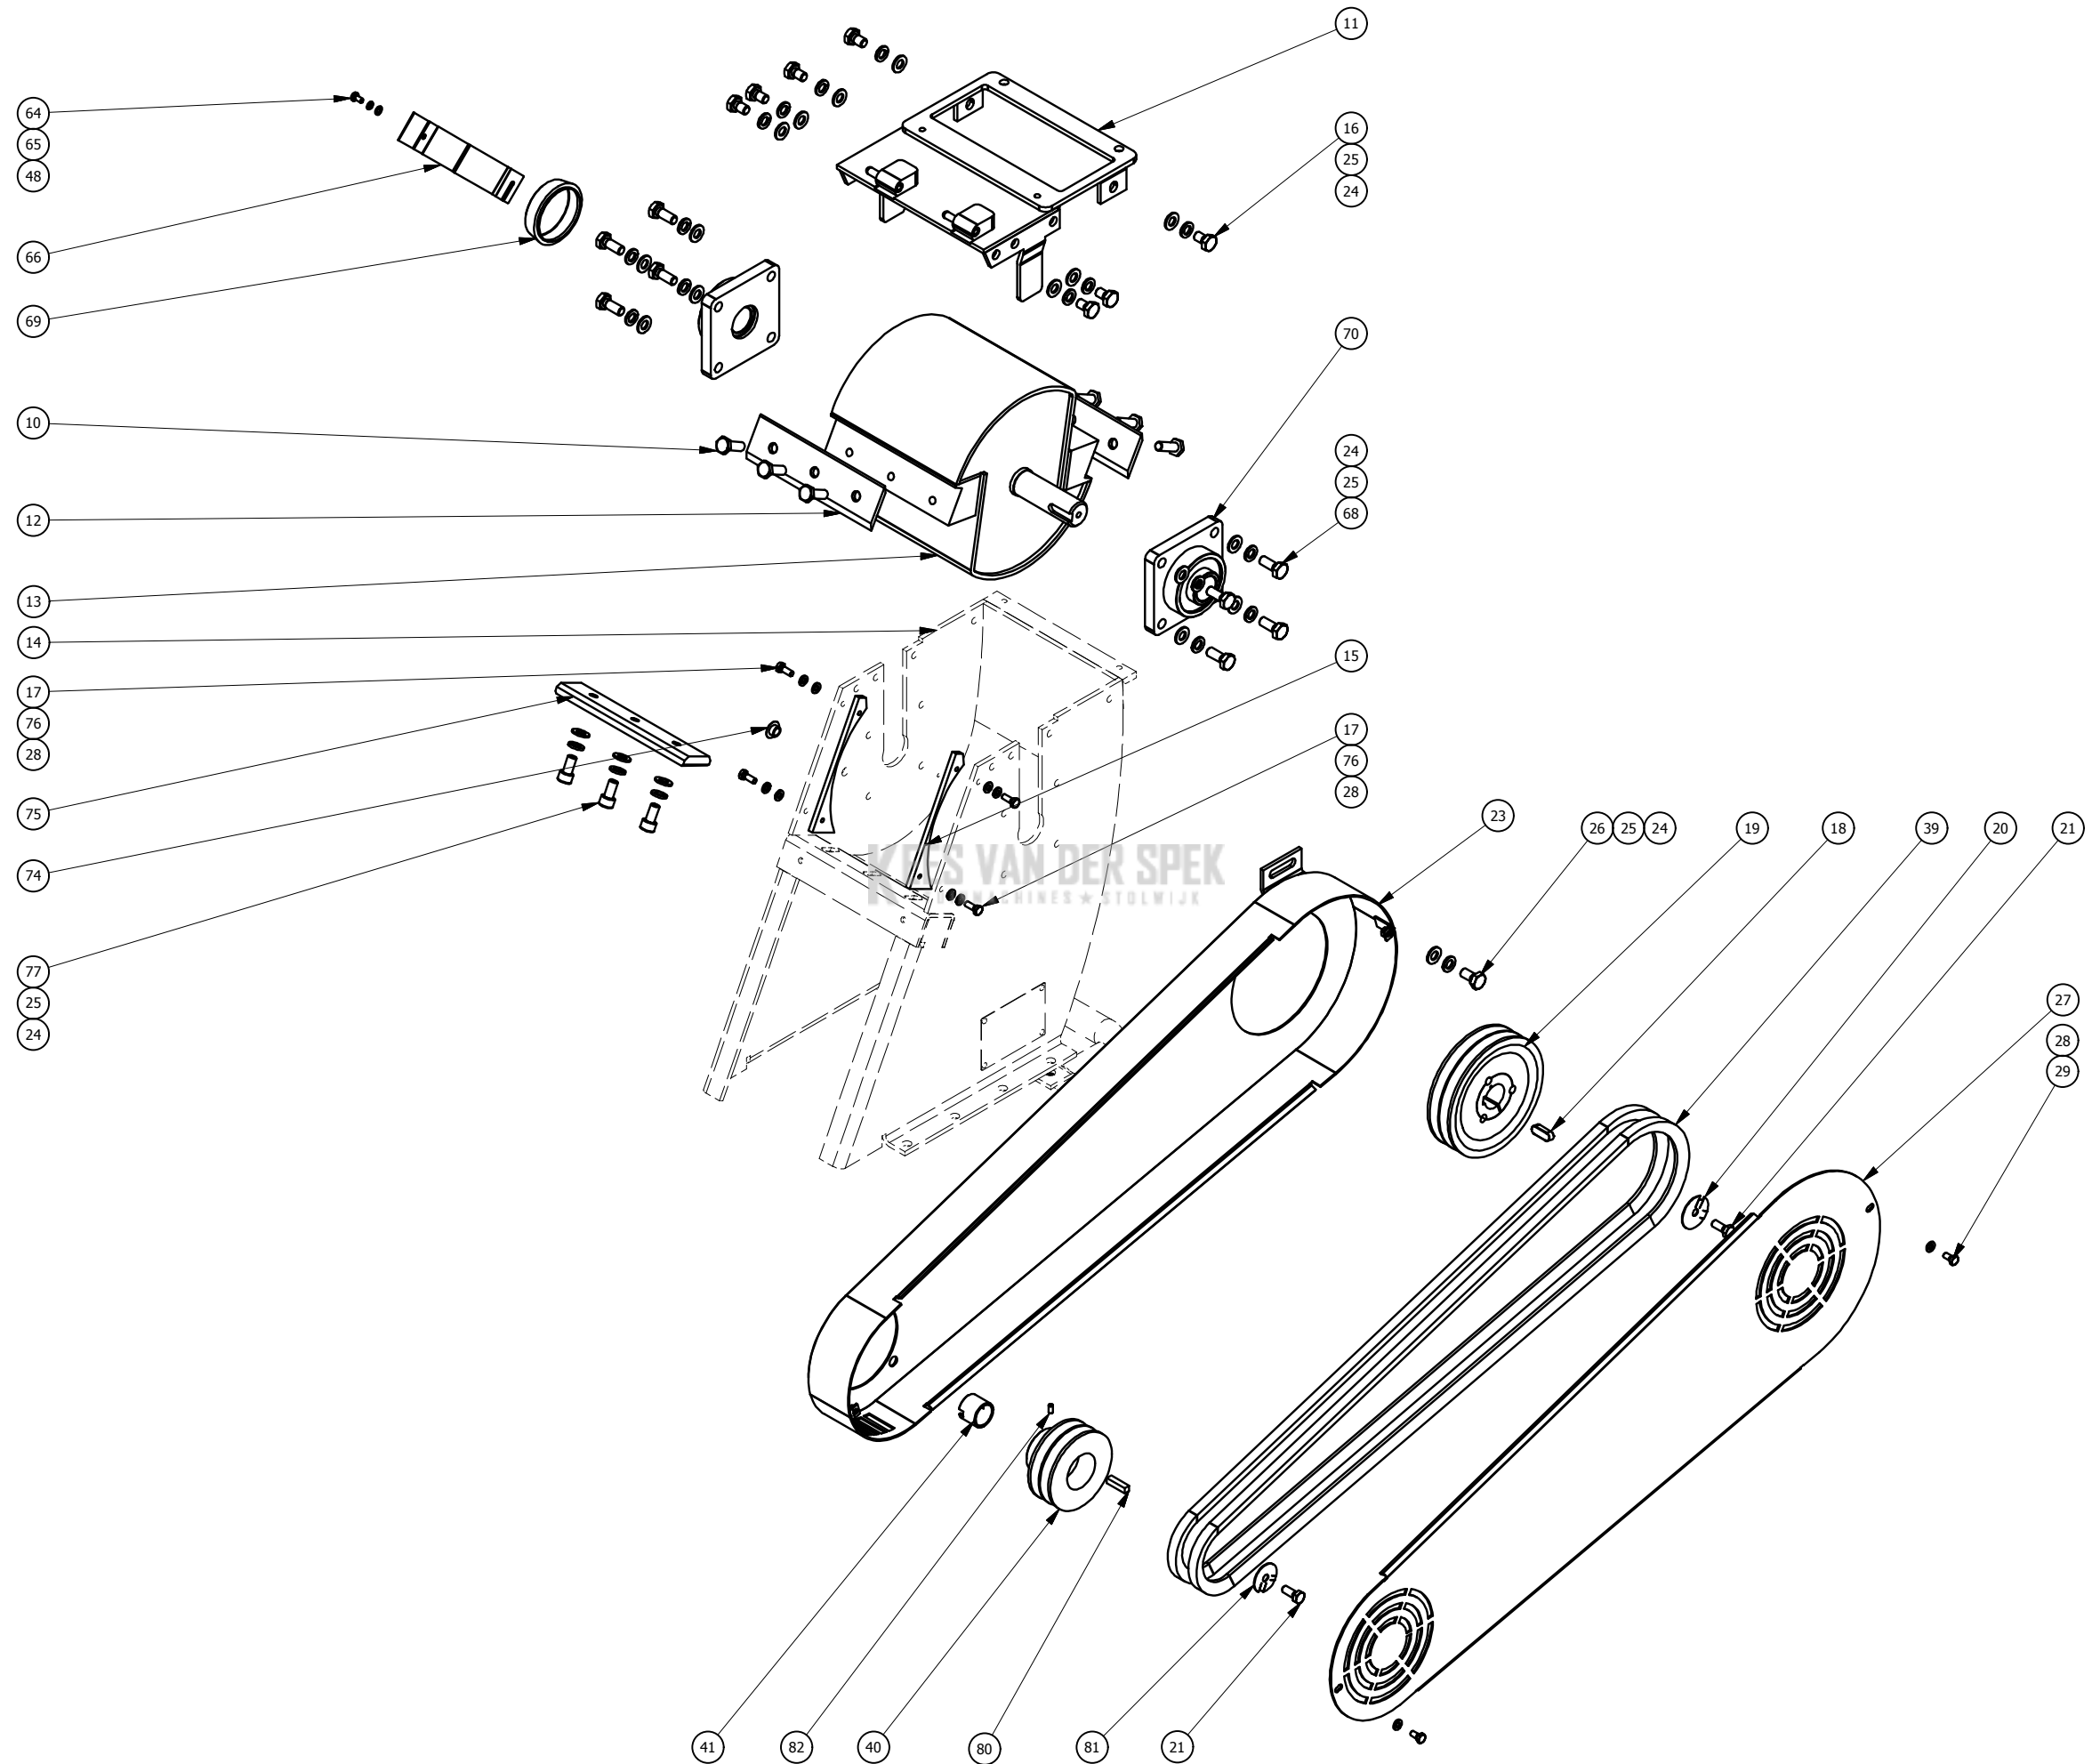

B. Shredder, rotor and belt parts

PARTNR.	ARTICLE NUMBER	PART NAME	QTY
10	MZSGTSS01M10030XFN	special bolt for blade	6
11	MZSGTSM039006000	top plate shredder box	1
12	MZSGTSM03014500PX1	blade pro	2
13	MZSGTSM030073000	rotor	1
14	MZSGTSM039023000	shredder box	1
15	MZSGTSM039012000	rotor protector	2
16	MZSGTSS01M10016NFN	hexagon head bolt M10x16	7
17	MZSGTSS01M06016NFN	hexagon head bolt M6x16	4
18	MZSGTSS14100828R	rotor key	1
19	MZSGTSM073146000	taper lock V-belt pulley 146 mm for rotor	1
20	MZSGTSM033025000	safety ring for rotor	1
21	MZSGTSS01M08020NFN	hexagon head bolt M8x20	3
23	MZSGTSM039003000	belt cover	1
24	MZSGTSS040M1020PIR	plain washer 10	43
25	MZSGTSS040M1016LIR	open spring washer 10	23
26	MZSGTSS01M10020NFN	hexagon head bolt M10x20	1
27	MZSGTSM039004000	belt cover lid	1
28	MZSGTSS040M0612PIR	plain washer 6	23
29	MZSGTSS01M06012NFN	hexagon head bolt M6x12	2
39	MZSGTSS07A661709LP	V-belt Ax66	2
40	MZSGTSM07309600L	metric engine pulley	1
or	MZSGTSM07309600T	metric taper lock pulley engine	1
41	MZSGTSM013002000	bush for engine shaft 25 mm	1
48	MZSGTSS040M0510PIR	plain washer 5	10
64	MZSGTSS01M05010RFR	cross recess pan head screw M5x10	2
65	MZSGTSS040M0510LIR	open spring washer 5	2
66	MZSGTSM033040000	bearing cap bracket	1
68	MZSGTSS01M10025NFN	hexagon head bolt M10x25	8
69	MZSGTSM053001000	bearing cap	1
70	MZSGTSS12SSFY506NN	bearing house SKF FY506M	2
74	MZSGTSS99M120800	threaded plug M12*1.5-8	1
75	MZSGTSM039019000	counter blade	1
76	MZSGTSS040M0615LIR	open spring washer 6	4
77	MZSGTSS01M10020JFN	inner hexagon socket cap head screw M10x20	3
80	MZSGTSM013003000	key for Loncin/Honda engine	1
or	MZSGTSM013005000	key for MHI engine	1
81	MZSGTSM033026000	safety ring for engine	1
82	MZSGTSS01M05010J1S	hexagon socket set screw with flat point M5x10	1

KES VAN DER SPEK
MACHINES * STOLWIJK