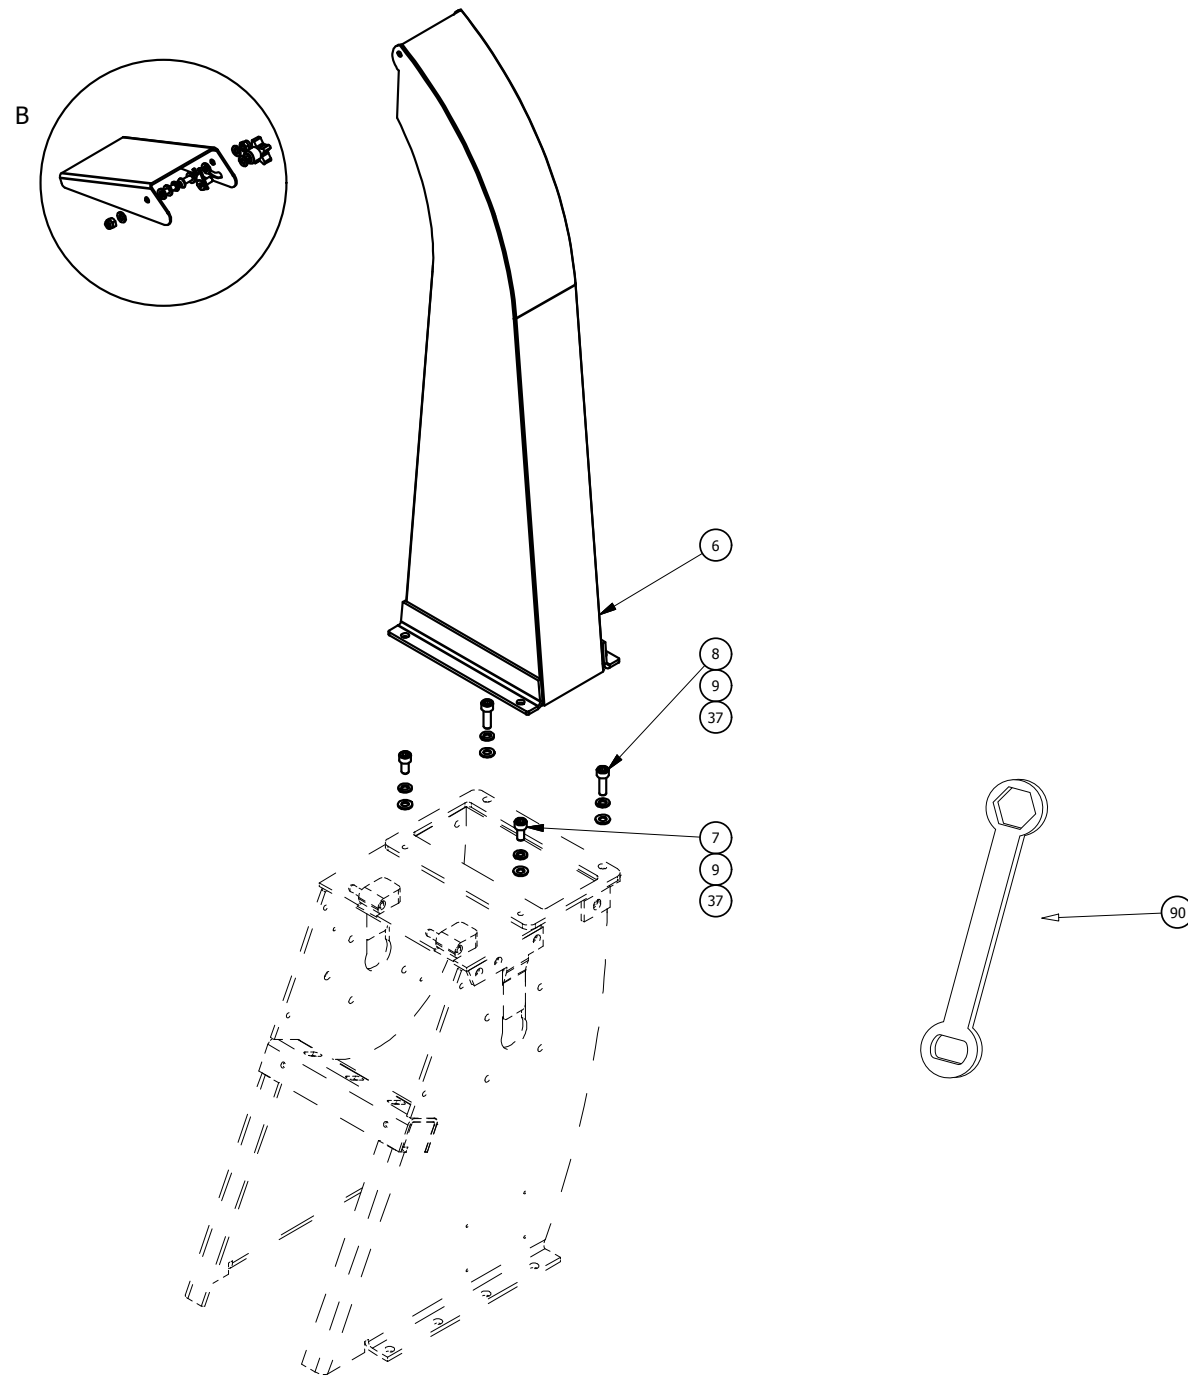

KES VAN DER SPEK
MACHINES * STOLWIJK

C. Hopper parts

PARTNR.	ARTICLE NUMBER	PART NAME	QTY
1	MZSGTSM039050000	wide hopper	1
2	MZSGTSS03M06000L0N	lock nut M6	7
3	MZSGTSM059005000	steel strip for rubber curtain wide hopper GTS900	1
4	MZSGTSM059006000	rubber curtain wide hopper GTS900	1
5	MZSGTSS01M06020NFN	hexagon head bolt M6x20	5
7	MZSGTSS01M08016JFN	inner hexagon socket cap head screw M8x16	4
9	MZSGTSS040M0815LIR	open spring washer 8	6
28	MZSGTSS040M0612PIR	plain washer 6	23
85	MZSGTSS040M0820BIR	large washer 8	4
88	MZSGTSM029030000	weld assembly safety bar hopper GTS900	1
89	MZSGTSS03M08000L0N	lock nut M8	2

KEES VAN DER SPEK
TUINMACHINES * STOLWIJK

D. Output chute parts

PARTNR.	ARTICLE NUMBER	PART NAME	QTY
2	MZSGTSS03M06000L0N	lock nut M6	7
6	MZSGTSM039005000	output chute	1
7	MZSGTSS01M08016JFN	inner hexagon socket cap head screw M8x16	4
8	MZSGTSS01M08025JFN	inner hexagon socket cap head screw M8x25	2
9	MZSGTSS040M0815LIR	open spring washer 8	6
28	MZSGTSS040M0612PIR	plain washer 6	23
31	MZSGTSS03M06000X0N	M6 3 points star head nut	1
32	MZSGTSM039007000	deflector	1
37	MZSGTSS040M0816PIR	plain washer 8	11
86	MZSGTSM030450000	deflector fix bracket	1
87	MZSGTSS01M06020BFN	hexagon socket button head screw M6x20	2
90	MZSGTSM033014000	rotor deblocking tool	1
Acc	MZSGTSS01M12030NFF	hexagon head fine thread bolt M12x1,5-30	1
Acc	MZSGTSC130003000	loose parts bag	1
Acc	MZSGTSS01M06012BFB	M6x12 hexagon socket button head screw	2