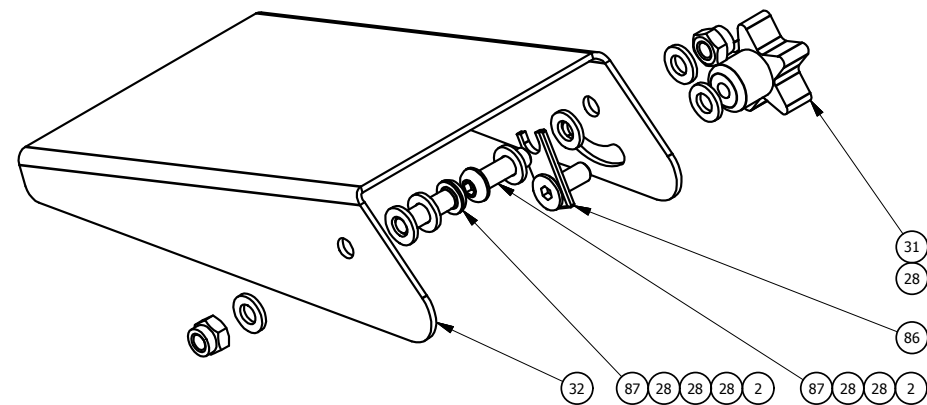

D. Output chute parts

PARTNR.	ARTICLE NUMBER	PART NAME	QTY
2	MZSGTSS03M06000L0N	lock nut M6	7
6	MZSGTSM039005000	output chute	1
7	MZSGTSS01M08016JFN	inner hexagon socket cap head screw M8x16	4
8	MZSGTSS01M08025JFN	inner hexagon socket cap head screw M8x25	2
9	MZSGTSS040M0815LIR	open spring washer 8	6
28	MZSGTSS040M0612PIR	plain washer 6	23
31	MZSGTSS03M06000X0N	M6 3 points star head nut	1
32	MZSGTSM039007000	deflector	1
37	MZSGTSS040M0816PIR	plain washer 8	11
86	MZSGTSM030450000	deflector fix bracket	1
87	MZSGTSS01M06020BFN	hexagon socket button head screw M6x20	2
90	MZSGTSM033014000	rotor deblocking tool	1
Acc	MZSGTSS01M12030NFF	hexagon head fine thread bolt M12x1,5-30	1
Acc	MZSGTSC130003000	loose parts bag	1
Acc	MZSGTSS01M06012BFB	M6x12 hexagon socket button head screw	2

DETAIL B