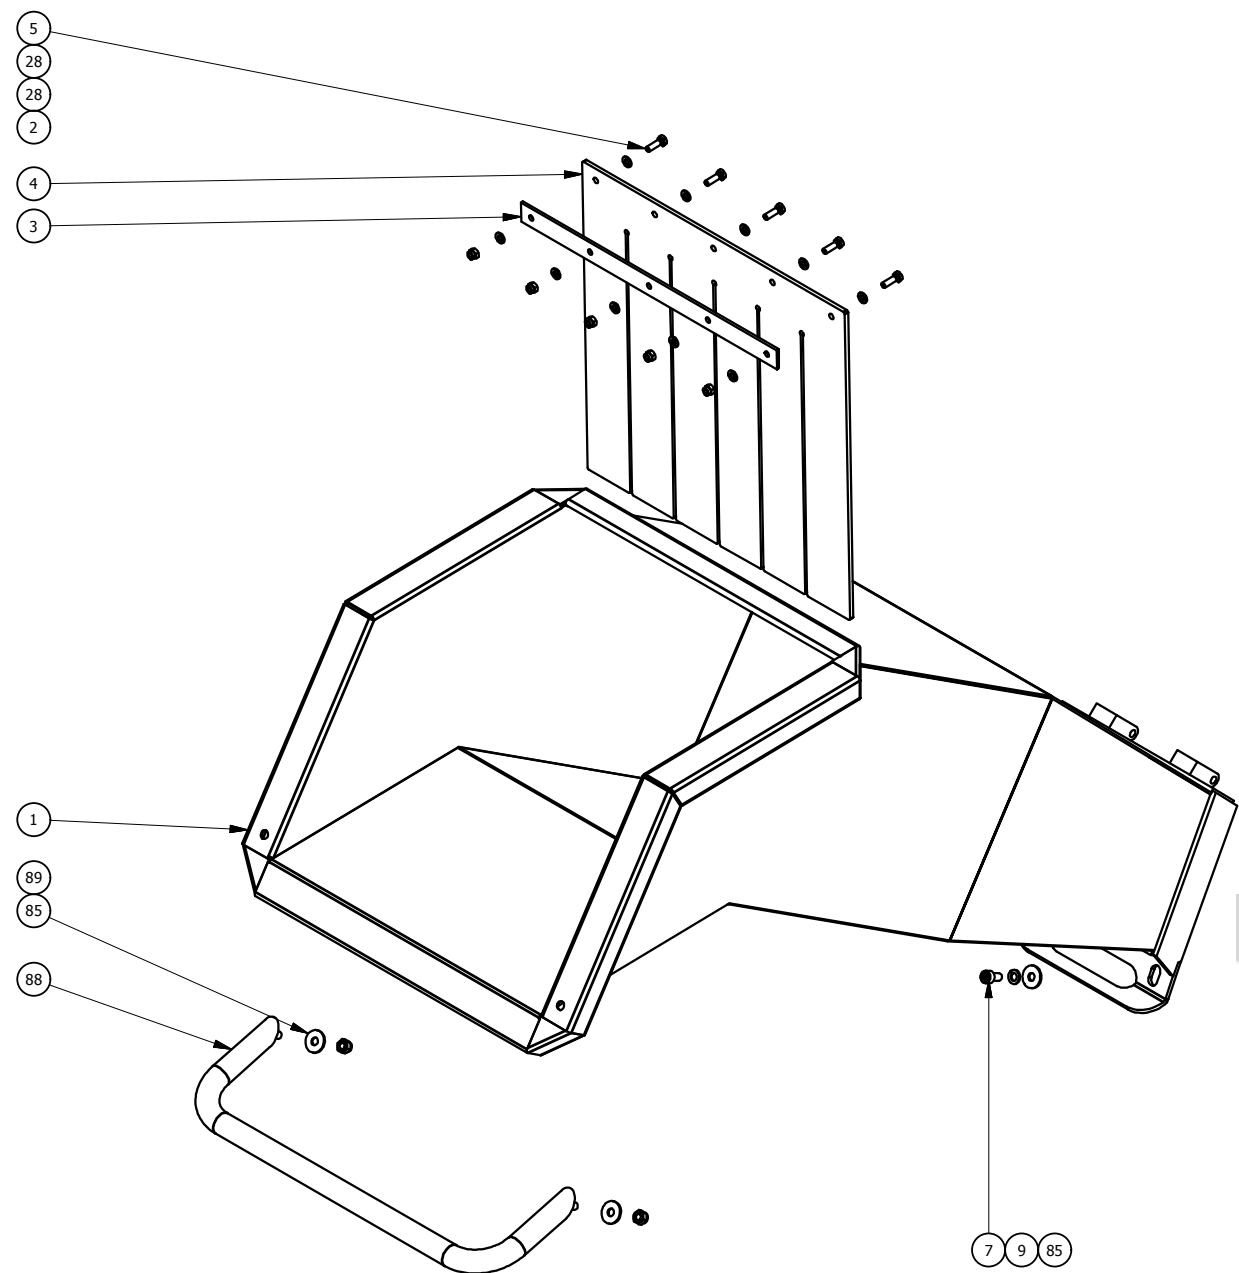

KEES VAN DER SPEK
TUINMACHINES ★ STOLWIJK

A. Frame parts

PARTNR.	ARTICLE NUMBER	PART NAME	QTY
14	MZSGTSM039023000	shredder box	1
21	MZSGTSS01M08020NFN	hexagon head bolt M8x20	3
22	MZSGTSM029003000	bumper	1
24	MZSGTSS040M1020PIR	plain washer 10	43
25	MZSGTSS040M1016LIR	open spring washer 10	23
30	MZSGTSM029006000	frame	1
33	MZSGTSM053002000	wheel cap	2
34	MZSGTSS09O200000	circlips 20	2
35	MZSGTSC05W380A95	wheel (H) 390x95 mm air tire white	2
or	MZSGTSC05W164008	wheel (B) 390x125 mm air tire white	2
or	MZSGTSC05W330A05	wheel (D) 330x125 mm air tire white	2
36	MZSGTSS01M08030NFN	hexagon head bolt M8x30	3
37	MZSGTSS040M0816PIR	plain washer 8	11
38	MZSGTSM013014000	wheel washer	2
42	MZSGTSS040M1000TIR	square tapered washer 10	10
43	MZSGTSS03M10000L0N	lock nut M10	14
44	MZSGTSM039009000	belt cover support	1
45	MZSGTSM050014000	protection cover of engine shaft	1
46	MZSGTSS03M08000N0N	M8 hexagon standard nut	3
47	MZSGTSS180000003	plastic cap for handle	2
48	MZSGTSS040M0510PIR	plain washer 5	10
49	MZSGTSM039022000	frame support pad	1
50	MZSGTSS01M05020PFN	cross recess pan head screw M5x20	2
51	MZSGTSM050048000	rubber vibration damper	2
52	MZSGTSS03M05000L0N	lock nut M5	4

KES VAN DER SPEK
MACHINES * STOLWIJK

C. Hopper parts

PARTNR.	ARTICLE NUMBER	PART NAME	QTY
1	MZSGTSM039050000	wide hopper	1
2	MZSGTSS03M06000L0N	lock nut M6	7
3	MZSGTSM059005000	steel strip for rubber curtain wide hopper GTS900	1
4	MZSGTSM059006000	rubber curtain wide hopper GTS900	1
5	MZSGTSS01M06020NFN	hexagon head bolt M6x20	5
7	MZSGTSS01M08016JFN	inner hexagon socket cap head screw M8x16	4
9	MZSGTSS040M0815LIR	open spring washer 8	6
28	MZSGTSS040M0612PIR	plain washer 6	23
85	MZSGTSS040M0820BIR	large washer 8	4
88	MZSGTSM029030000	weld assembly safety bar hopper GTS900	1
89	MZSGTSS03M08000L0N	lock nut M8	2