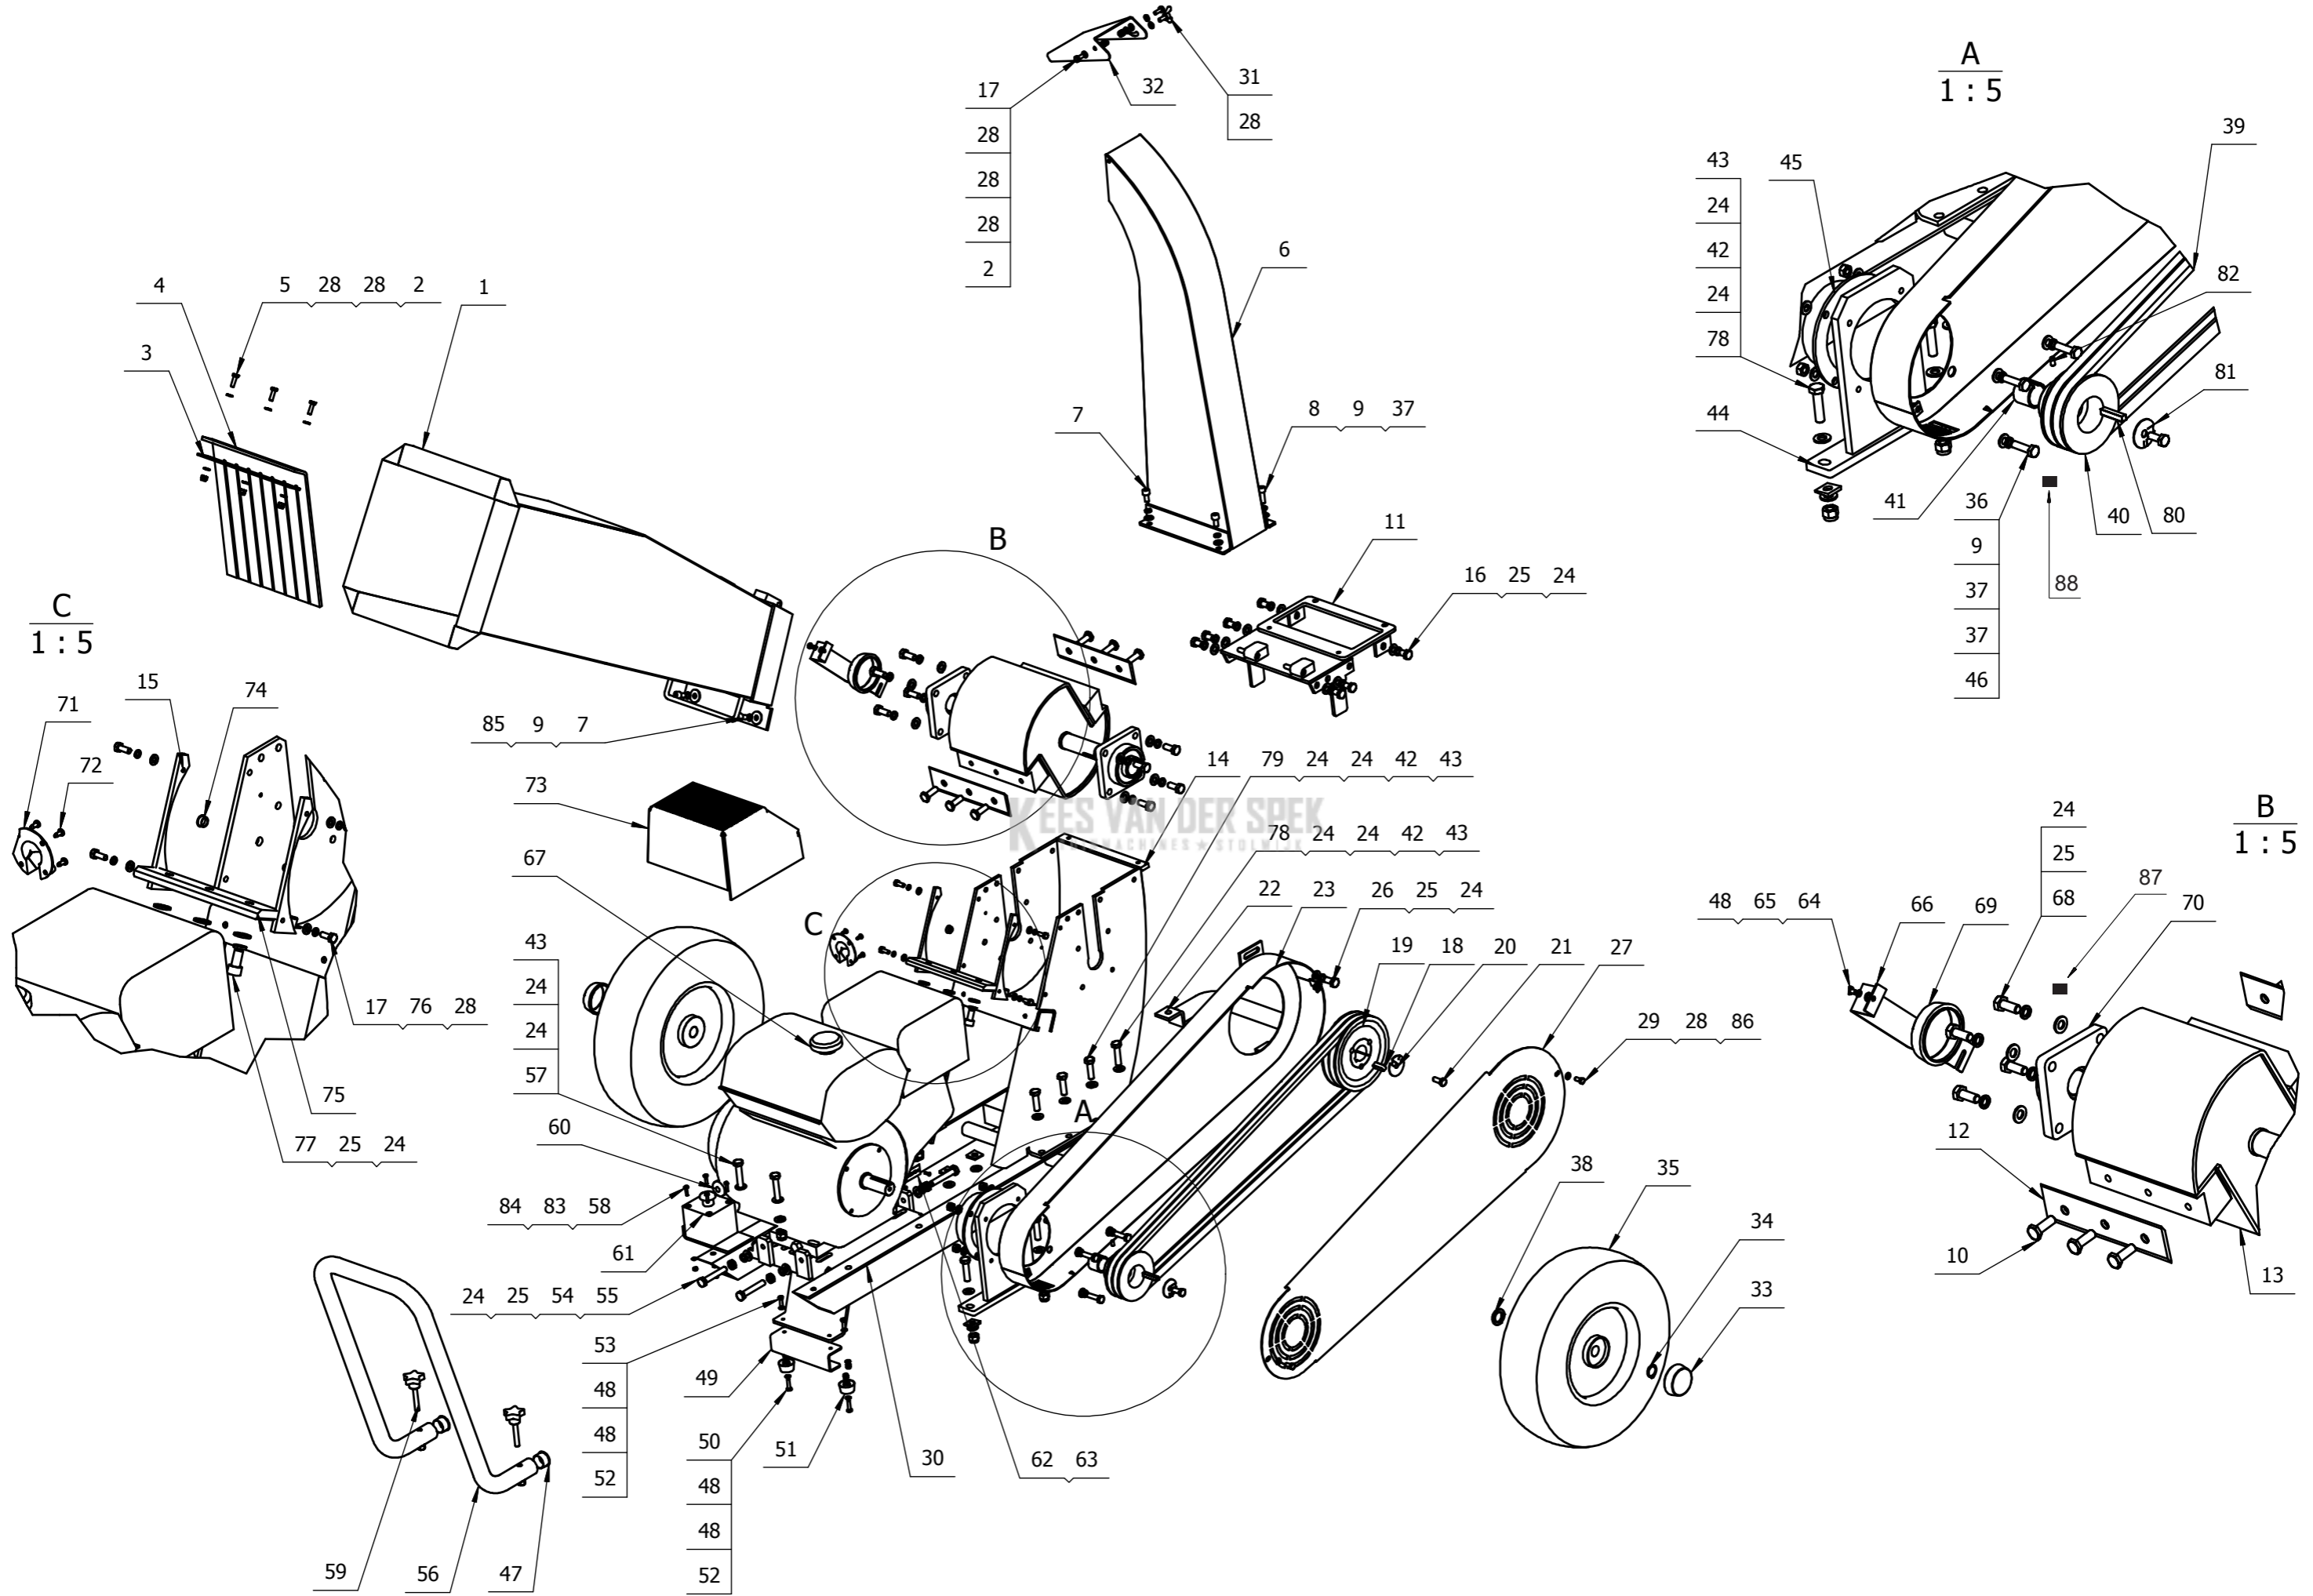

hakselaar - broyeur woodchipper - häcksler GTS900

From serial number: GTS900LV2R15007RR

www.gtmprofessional.com

A
1:5

C
1:5

B
1:5

PARTNR.	ARTICLE NUMBER	PART NAME	QTY
1	MZSGTSM039001000	hopper	1
2	MZSGTSS03M06000LON	lock nut M6	5
3	MZSGTSM059003000	strip	1
4	MZSGTSM059004000	rubber flap	1
5	MZSGTSS01M06020NFN	hex bolt M6×20	3
6	MZSGTSM039005000	output chute	1
7	MZSGTSS01M08016JFN	hexagon socket cap head screw M8×16	2
8	MZSGTSS01M08020JFN	hexagon socket cap head screw M8×20	2
9	MZSGTSS040M0815LIR	spring washer 8	6
10	MZSGTSS01M10030XFN	special bolt for blade	6
11	MZSGTSM039006000	top of shredder box	1
12	MZSGTSM030145000	blade	2
13	MZSGTSM030073000	rotor	1
14	MZSGTSM039023000	shredder box	1
15	MZSGTSM039012000	rotor protector	2
16	MZSGTSS01M10016NFN	hex bolt M10×16	7
17	MZSGTSS01M06016NFN	hex bolt M6×16	6
18	MZSGTSS14100828R	rotor shaft key	1
19	MZSGTSM073146000	taperlock pulley	1
20	MZSGTSM033025000	safety ring for rotor	1
21	MZSGTSS01M08020NFN	hex bolt M8×20	2
22	MZSGTSM029003000	bumper	1
23	MZSGTSM039003000	belt cover	1
24	MZSGTSS040M1020PIR	plain washer 10	43
25	MZSGTSS040M1016LIR	spring washer 10	19
26	MZSGTSS01M10020NFN	hex bolt M10×20	1
27	MZSGTSM039004000	belt cover lid	1
28	MZSGTSS040M0612PIR	plain washer 6	17
29	MZSGTSS01M06012NFN	hex bolt M6×12	2
30	MZSGTSM029006000	frame	1
31	MZSGTSS01M06016WPN	wing screw	1
32	MZSGTSM039007000	deflector	1
33	MZSGTSM053002000	cap of wheel	2
34	MZSGTSS090200000	circlip 20	2
35	MZSGTSC05W380A95	16" air tire white wheel	2
36	MZSGTSS01M08030NFN	hex bolt M8×30	4
37	MZSGTSS040M0816PIR	plain washer 8	13
38	MZSGTSM013014000	wheel washer 20	2
39	MZSGTSS07A661709LP	V-belt A 66	2
40	MZSGTSM07309600L	double V-pulley 96 mm	1
41	MZSGTSM013002000	bush for engine shaft 25 mm	1
42	MZSGTSS040M1000TIR	square taper washer	10
43	MZSGTSS03M10000LON	lock nut M10	14
44	MZSGTSM039009000	support block belt cover	1
45	MZSGTSM050014000	protection cover of engine	1
46	MZSGTSS03M08000N0N	hex nut M8	3
47	MZSGTSS180000003	plastic cap for handle	2