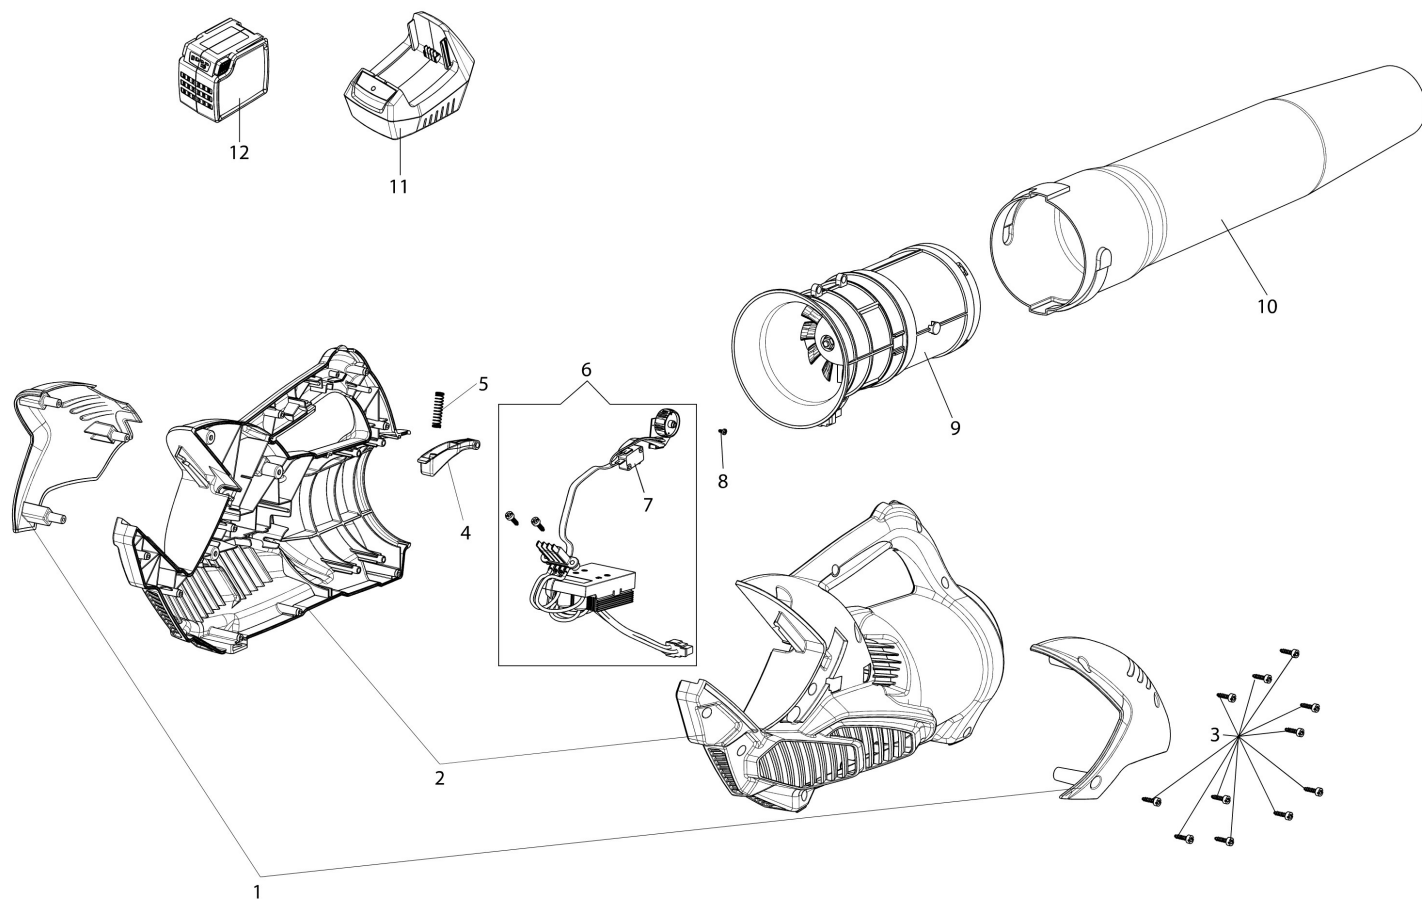

KEES VAN DER SPEK
TUINMACHINES * STOLWIJK

Illustratie Complete illustrated parts list

Ref.Nu	Qty	Part number	Description	Validity from	Validity till	Notes	Bulletin
1	1	54060030	Bowl cap				
2	1	54060031	Motor housing				
3	11	3893016AR	Screw				
4	1	54060005R	Throttle lever				
5	1	54060006R	Spring				
6	1	54062001R	Electrical parts				
7	1	54040016R	Switch				
8	1	094500317R	Screw				
9	1	54062002R	Complete motor				
10	1	54060007R	Tube				
11	1	54030007	Battery charger				
11	1	54030004	Battery			40V - 5AH	
12	1	54030003	Battery			40V - 2,5AH	

KEES VAN DER SPEK
TUINMACHINES ★ STOLWIJK