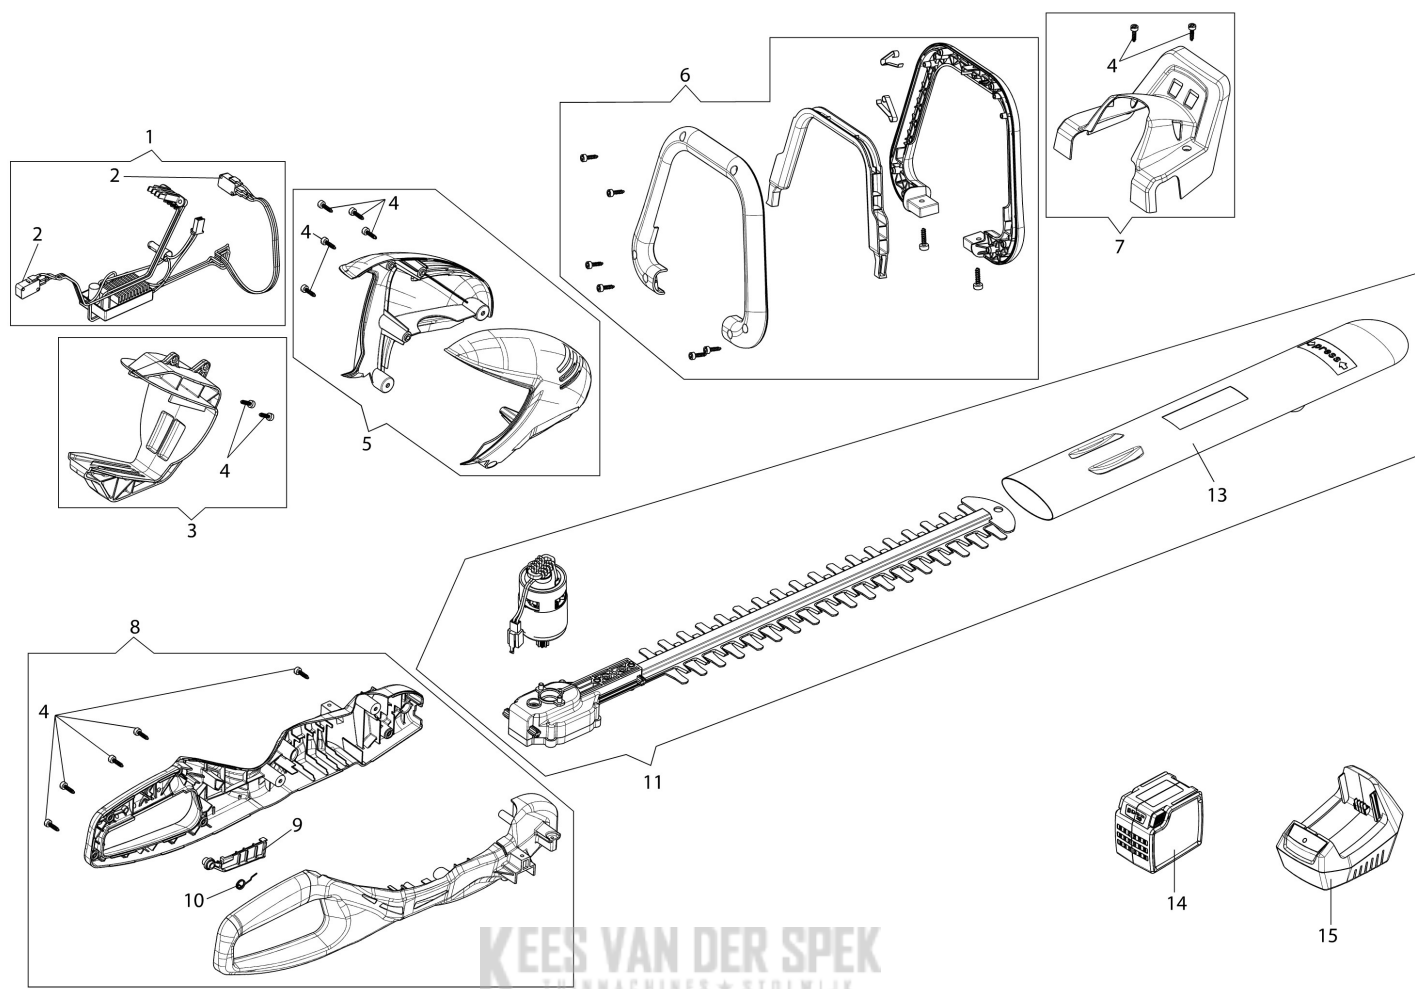

## TGI 45 Hedgetrimmer

### Documenten

[Complete illustrated parts list](#)

---

**KEES VAN DER SPEK**  
TUINMACHINES ★ STOLWIJK

## Illustratie Complete illustrated parts list

---

Ref.Nu	Qty	Part number	Description	Validity from	Validity till	Notes	Bulletin
1	1	54072006R	Electrical parts				
2	2	54070015R	Switch				
3	1	54042002R	Shaft joint set				
4	14	3893016AR	Screw				
5	1	54072011R	Engine cover				
6	1	54072012R	Handle kit				
7	1	54072004R	Hand guard				
8	1	54072001R	Frame assembly				
9	1	54070003R	Throttle lever				
10	1	54070004R	Spring				
11	1	54072010R	Complete engine				
13	1	61370463R	Guard				
14	1	54030003A	Battery			40V - 2,5AH	
14	1	54030004A	Battery			40V - 5AH	
15	1	54030007	Battery charger				