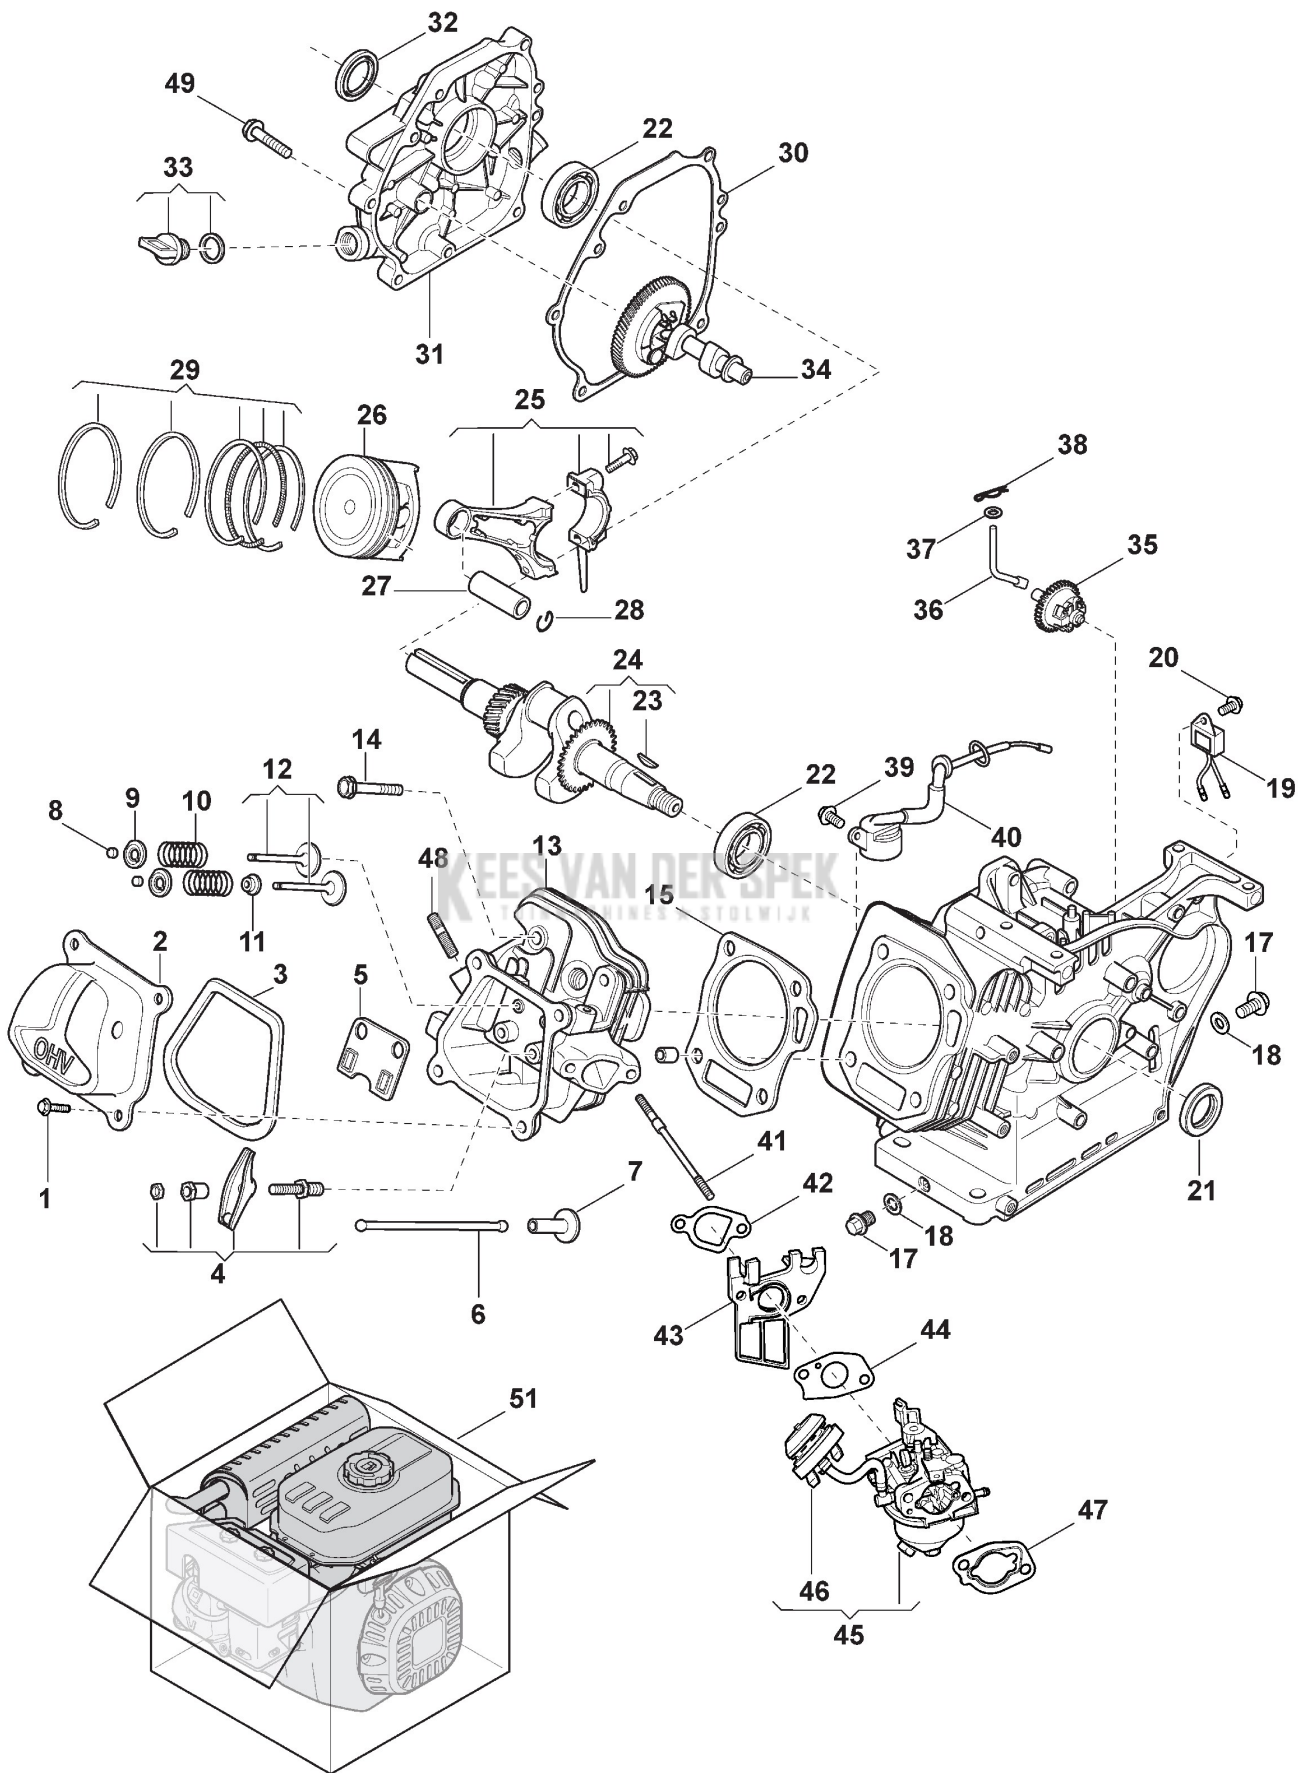

Engine - Piston, Crankshaft

Ref.nr.	Qty	Item number	Description	Notes	From	Up to
1	4	118550816/0	Screw			
2	1	118550784/0	Cover			
3	1	118551163/0	Gasket			
4	2	118550273/0	Valve Arm Set			
5	1	118550475/0	Valve Lifter			
6	2	118550474/0	Push Rod			
7	2	118550623/0	Valve Lifter			
8	2	118551166/0	Valve keeper			
9	2	118551167/0	Retainer			
10	2	118550896/0	Spring			
11	1	118551168/0	Gasket			
12	1	118551203/0	Valve Assy, Intake + Exhaust			
13	1	118551162/0	Cylinder Head			
14	4	118551200/0	Screw			
15	1	118550783/0	Gasket			
17	2	118550460/0	Drain Plug bolt			
18	2	118550793/0	Washer , Drain Plug			
19	1	118551198/0	Sensor			
20	1	118550869/0	Screw			
21	1	118550379/0	Oil Seal			
22	2	118550280/0	Ball Bearing			
23	1	118550288/0	Woodruff Key			
24	1	118550800/0	Crankshaft			
25	1	118550519/0	Connecting Rod			
26	1	118551164/0	Piston			
27	1	118550786/0	Piston Pin			
28	2	118551201/0	Washer, Piston Pin			
29	1	118551165/0	Piston, Ring Set			
30	1	118550782/0	Crankcase Gasket			
31	1	118551161/0	Crankcase Cover			
32	1	118550379/0	Oil Seal			
33	1	118551160/0	Oil Tank Cap			
34	1	118550624/0	Camshaft assy			
35	1	118550787/0	Speed Governor Assy			
36	1	118550459/0	Shaft, Governor Arm			
37	1	118550858/0	Washer			
38	1	118550856/0	Cotter Pin			
39	1	118551197/0	Oil Level Switch			
40	2	118550816/0	Screw			
41	2	118550299/0	Stud Bolt			
42	1	118551174/0	Carburetor Gasket			
43	1	118551175/0	Intake Manifold			
44	1	118551173/0	Carburetor Gasket			
45	1	118551172/0	Carburettor			
46	1	118551184/0	Air Purge Pump			
47	1	118550482/0	Spacer			
48	2	118550454/0	Stud Bolt			
49	6	118551199/0	Screw