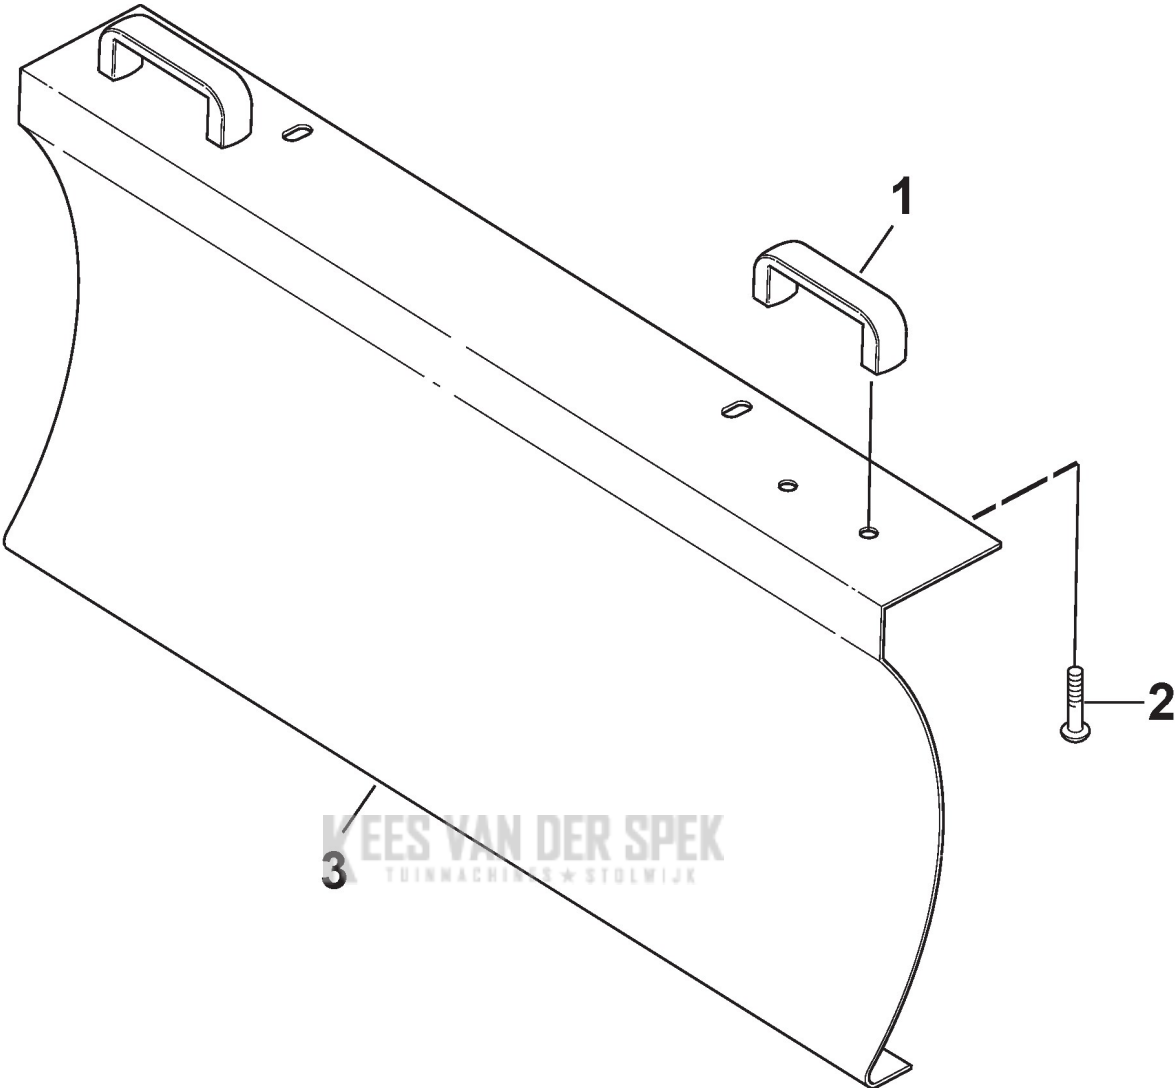

Snow blade

Ref.nr.	Qty	Item number	Description	Notes	From	Up to
1	2	118820418/0	Hanlde			
2	4	112728099/1	Screw			
3	1	118820436/0	Snow Blade			

KEES VAN DER SPEK
TUINMACHINES & STOLWIJK