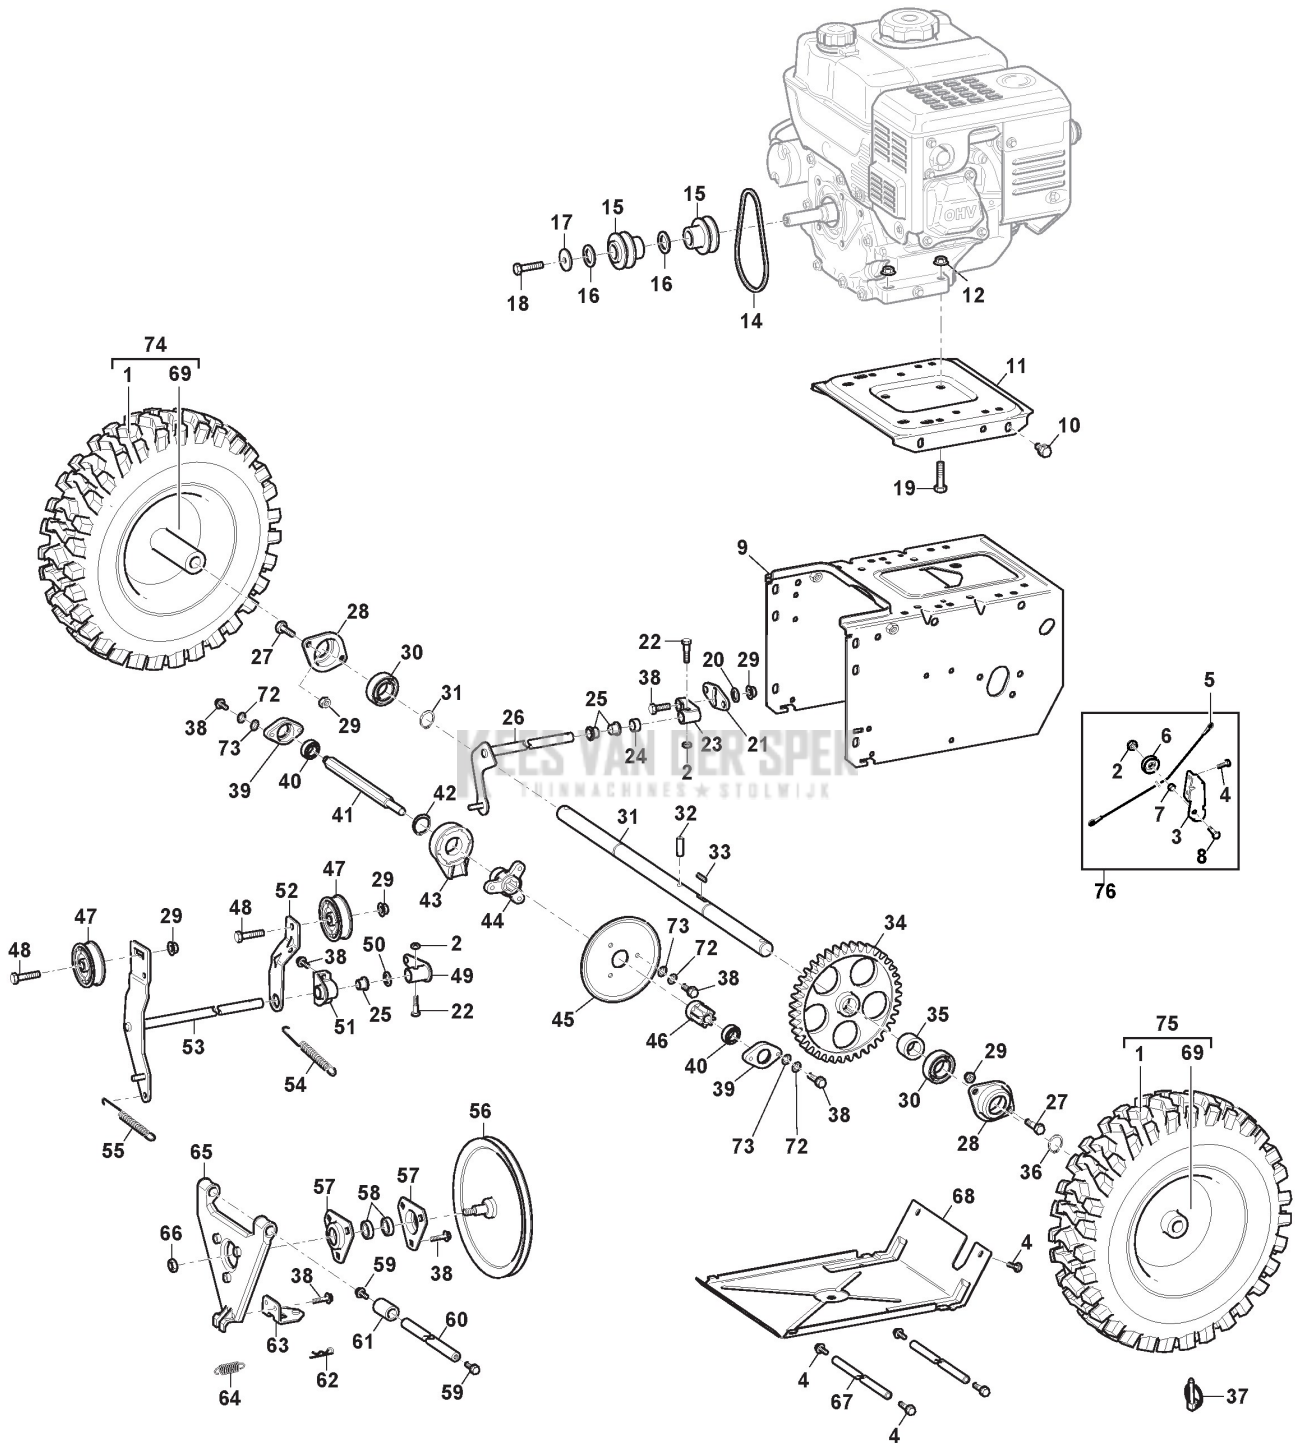

Transmission

Ref.nr.	Qty	Item number	Description	Notes	From	Up to
1	2	118820752/0	Tyre			
2	1	112154510/0	Nut			
3	1	118820753/0	Pulley Seat			
4	8	112790781/0	Screw			
5	1	118820299/0	Wire			
6	1	118820300/0	Pulley			
7	1	118820298/0	Sleeve			
8	1	112791400/0	Screw			
9	1	118820754/0	Transmission Case Ass.Y			
10	4	112793102/0	Screw			
11	1	118820149/0	Engine Plate - Grey			
12	4	112154210/0	Nut			
14	1	118820755/0	Drive Belt			
15	2	118820756/0	Drive pulley			
16	4	118820262/0	Gears connector			
17	1	9699-0109-02	Washer			
18	1	112691100/0	Screw			
19	4	112691100/0	Screw			
20	1	112521350/0	Washer			
21	1	118820263/0	Gear Adjuster			
22	2	112791400/0	Screw			
23	1	118820757/0	Gear connector			
24	1	118820265/0	Cushion			
25	3	1811-3113-01	Plastic bushing			
26	1	118820308/0	Strut			
27	4	112792610/0	Screw			
28	2	1811-3115-01	Bearing Housing			
29	7	112155000/0	Nut			
30	2	118820121/0	Ball Bearing			
31	1	118820124/0	Driving Shaft			
32	1	3180390	Pin			
33	1	118820125/0	Key			
34	1	118820222/0	Gear			
35	1	118820122/0	Sleeve			
36	1	112609260/0	Seeger			
37	2	118820379/0	Cap			
38	14	112791200/1	Screw			
39	2	118820223/0	Inner Shaft Seat			
40	2	118820152/0	Ball Bearing			
41	1	118820224/0	Hexagon Shaft			
42	1	118820311/0	Circlip			
43	1	118820312/0	Shift bearing			
44	1	118820634/0	Rubber wheel seat			
45	1	118820635/0	Rubber Wheel			
46	1	118820225/0	Gear			
47	2	1811-3064-01	Tension pulley			
48	2	112793701/0	Screw			
49	1	118820334/0	Tensioner