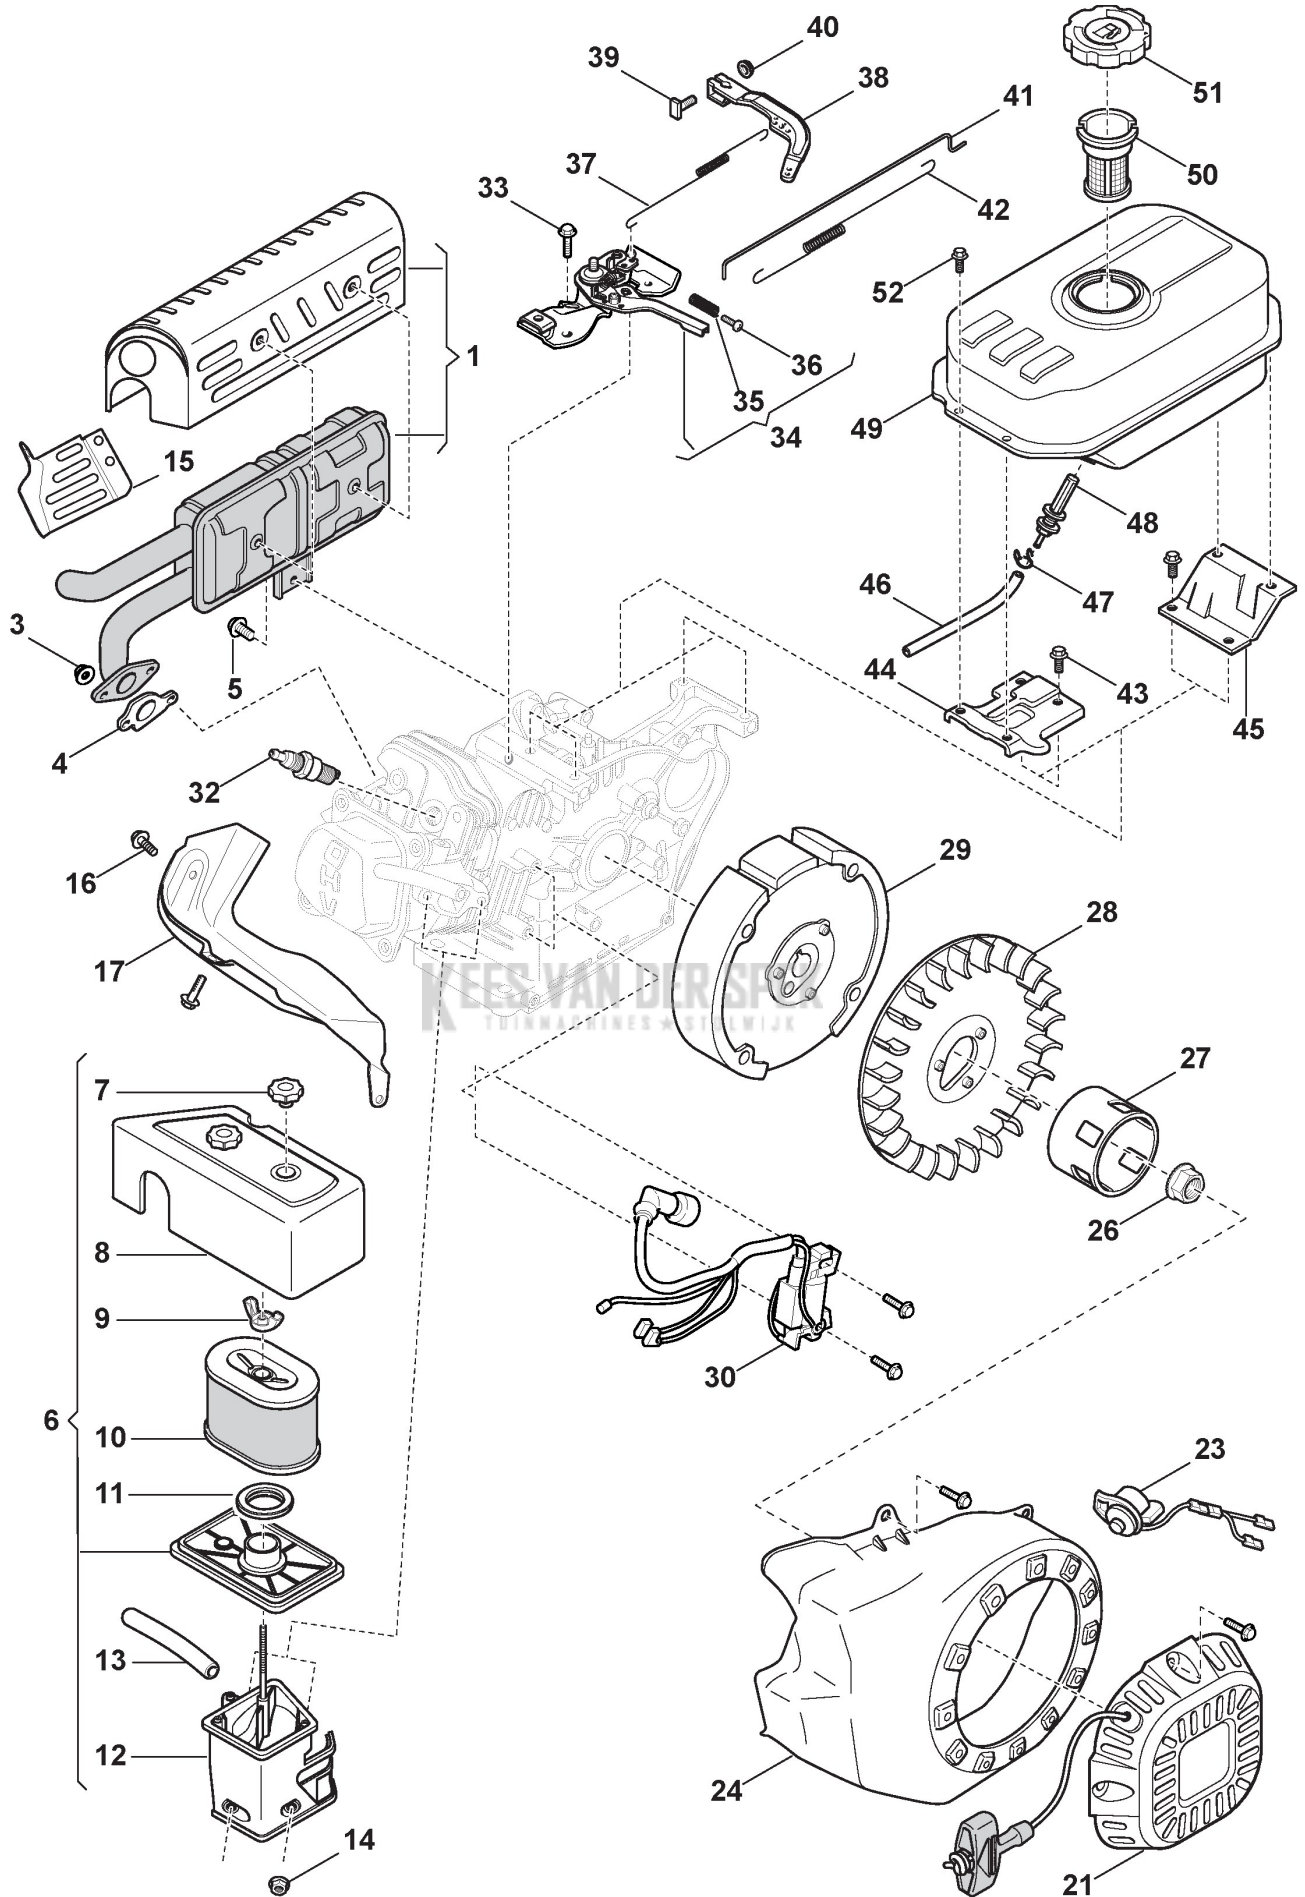

Engine - Starter Assy, Tank

Ref.nr.	Qty	Item number	Description	Notes	From	Up to
1	1	118551189/0	Muffler			
3	2	112154210/0	Nut			
4	1	118551190/0	Gasket, Muffler			
5	1	112793102/0	Screw			
6	1	118551185/0	Air Cleaner Assy			
7	1	118551192/0	Knob			
8	1	118551186/0	Air Cleaner Cover			
9	1	112373600/0	Wing Nut			
10	1	118551187/0	Air Filter			
11	1	118551202/0	Gasket			
12	1	118551188/0	Air Cleaner Base			
13	1	118550456/0	Breather Fule Pipe			
14	2	118550806/0	Nut			
15	1	118551191/0	Muffler Protection			
16	2	118550861/0	Screw			
17	1	118551170/0	Guard			
21	1	118551193/0	Starter Assy			
23	1	118551196/0	Stop Switch			
24	1	118551171/0	Cover			
26	1	118550336/0	Nut			
27	1	118551194/0	Starter Cup			
28	1	118551169/0	Starter Cup			
29	1	118550489/0	Flywheel Ass.Y			
30	1	118551195/0	Elettronic Coil			
32	1	9400-0244-00	Spark Plug			
33	2	118550869/0	Screw			
34	1	118551181/0	Remote Control Assy			
35	1	118550810/0	Spring			
36	1	118550811/0	Screw			
37	1	118551179/0	Spring			
38	1	118550807/0	Arm Governor			
39	1	118550805/0	Screw			
40	1	118550806/0	Nut			
41	1	118551178/0	Governor Link			
42	1	118551180/0	Spring			
43	4	112791500/0	Screw			
44	1	118551183/0	Tank Support			
45	1	118551182/0	Tank Support			
46	1	118550504/0	Fuel Pipe			
47	2	118550872/0	Pipe Clip			
48	1	118550500/0	Fuel Tank Hose Connection			
49	1	118550501/0	Fuel Tank			
50	1	118551176/0	Fuel Filter			
51	1	118551177/0	Fuel Cap			
52	4	112790781/0	Screw