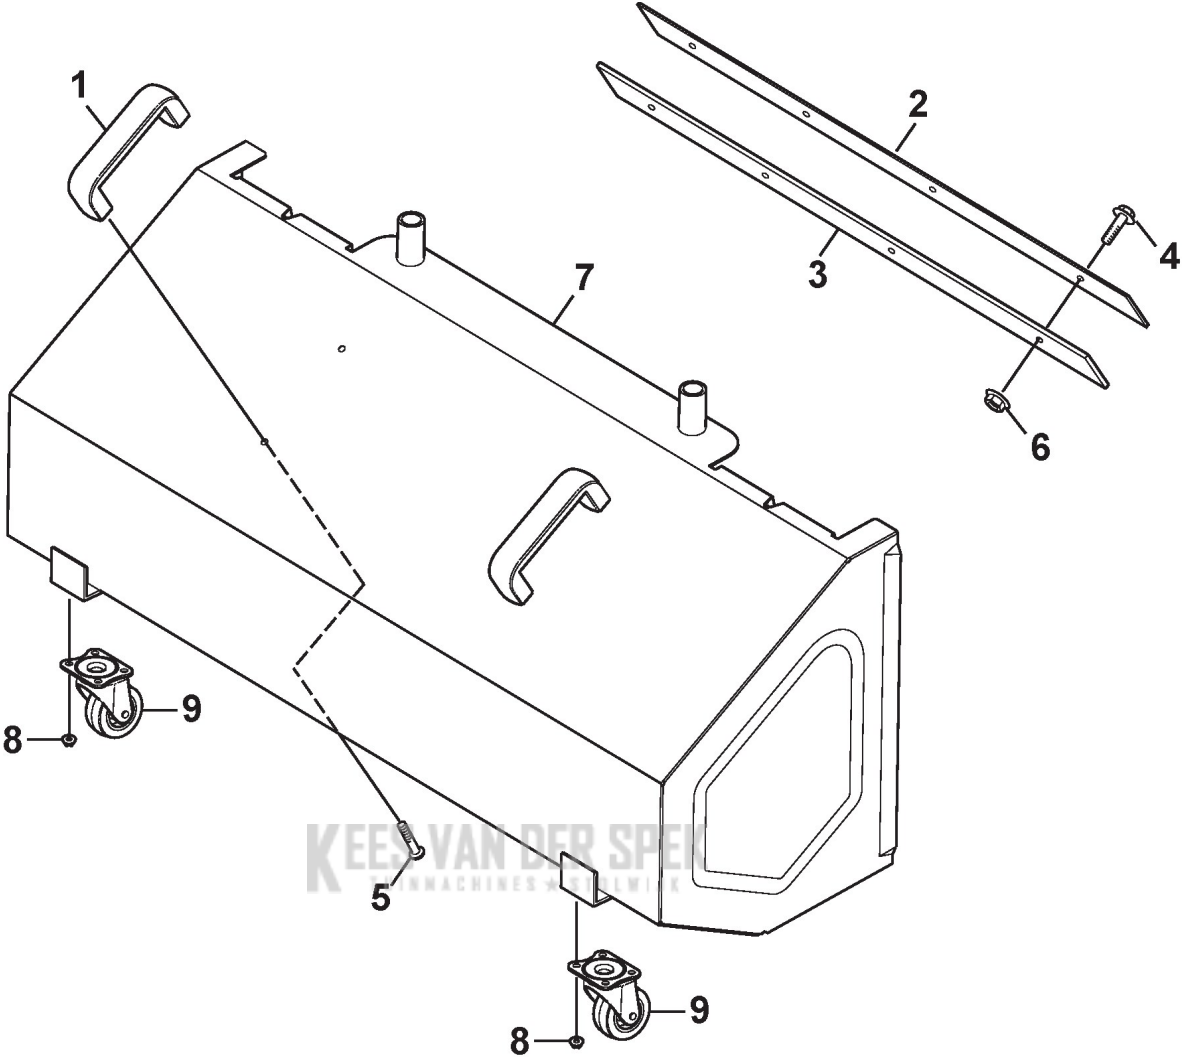

Collecting Box

Ref.nr.	Qty	Item number	Description	Notes	From	Up to
1	2	118820418/0	Hanlde			
2	1	118820437/0	Plate			
3	1	118820438/0	Plate			
4	4	112800815/0	Screw			
5	4	112728099/1	Screw			
6	4	112154210/0	Nut			
7	1	118820439/0	Collecting Box Welded			
8	8	118820030/0	Nut			
9	2	118820417/0	Wheel			

KEES VAN DER SPEK
TUINMACHINES & STOLWIJK