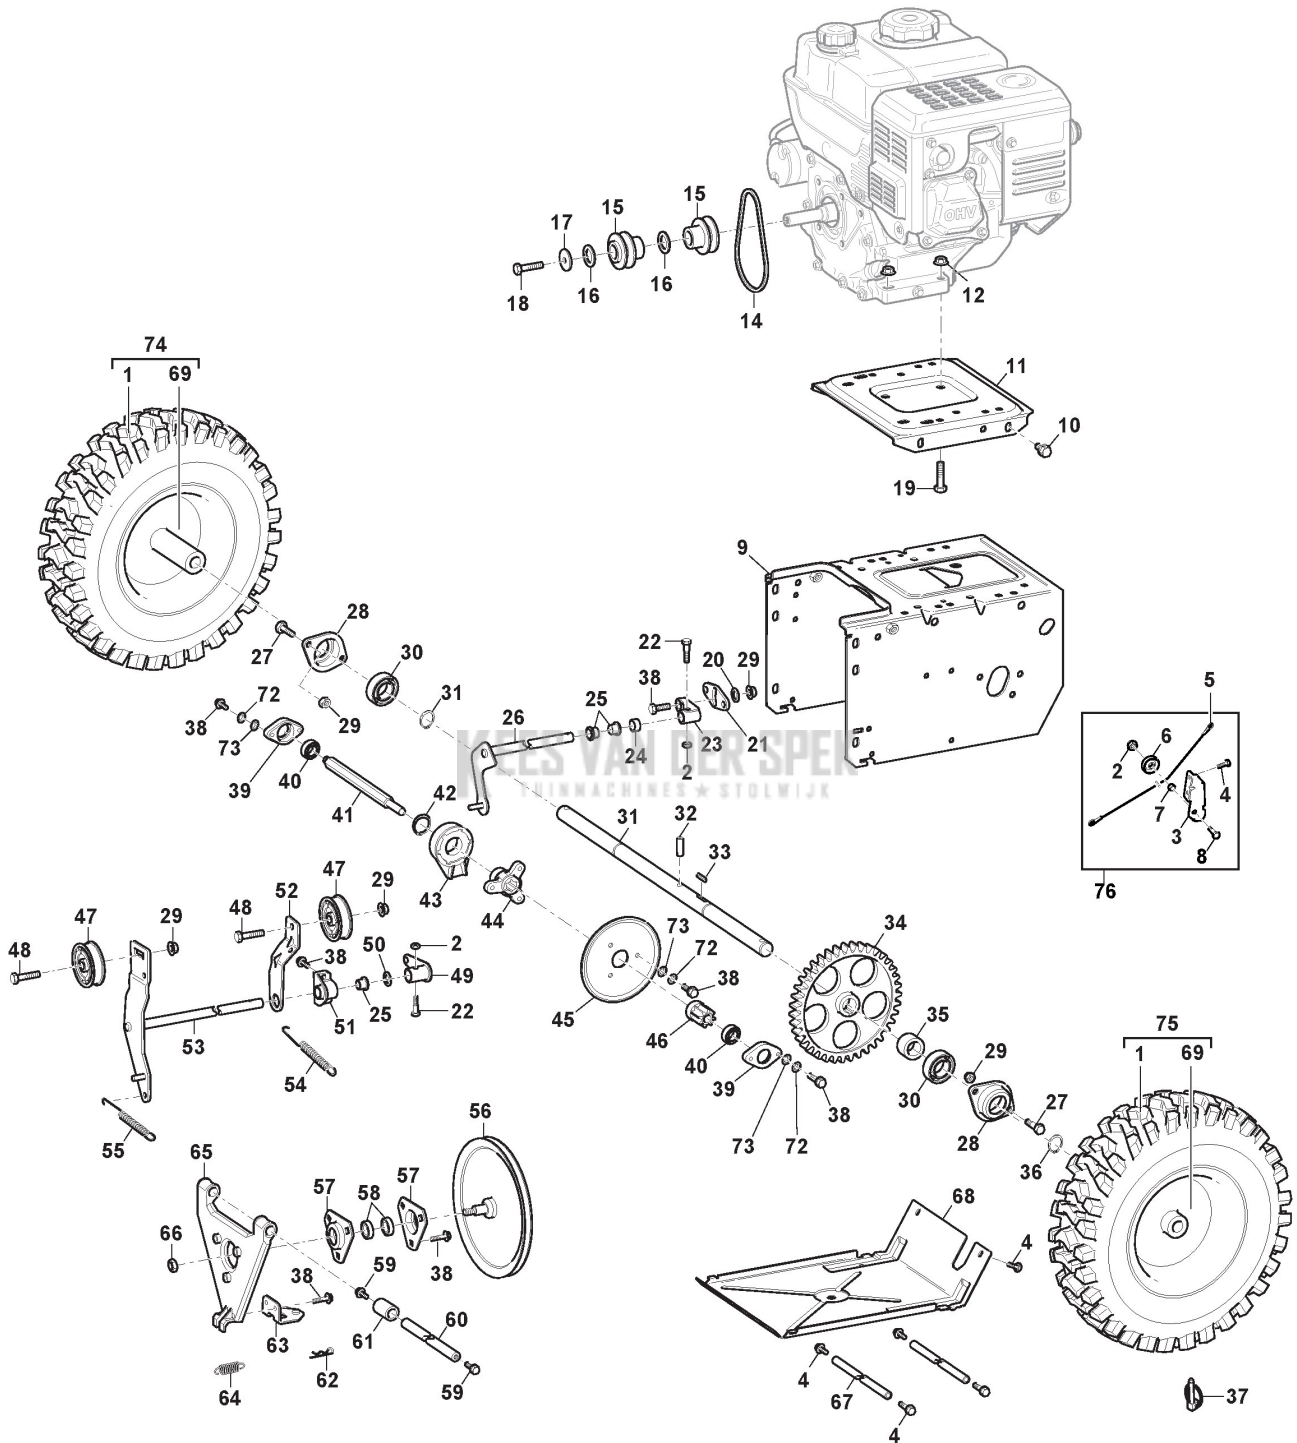

Transmission

Ref.nr.	Qty	Item number	Description	Notes	From	Up to
50	1	112530150/0	Spring Washer			
51	1	118820336/0	Fixing Block			
52	1	118820337/0	Tensioner			
53	1	118820226/0	Tension Assy			
54	1	1811-3118-01	Spring			
55	1	118820343/0	Brake Spring			
56	1	118820339/0	Pulley			
57	2	1811-3116-01	Bearing Housing			
58	2	118820340/0	Ball Bearing			
59	2	112792611/0	Screw			
60	1	1811-3125-01	Strut			
61	2	1811-3061-01	Spacer bush			
62	1	118820348/0	Pin			
63	1	118820227/0	Connector Assy			
64	1	118820349/0	Spring			
65	1	118820229/0	Plate			
66	1	112156603/0	Nut			
67	2	118820295/0	Strut			
68	1	118820758/0	Bottom plate			
69	2	118820759/0	Rim			
70	8	112521330/0	Washer			
71	8	112582100/0	Grower			
72	14	112521331/0	Washer			
73	14	112582100/0	Grower			
74	1	118821113/0	Complete Right Wheel			
75	1	118821114/0	Complete Left Wheel			
76	1	118821109/0	Pulley Seat Assy			

Kees van der Spek
TUINMACHINES & STOLWIJK