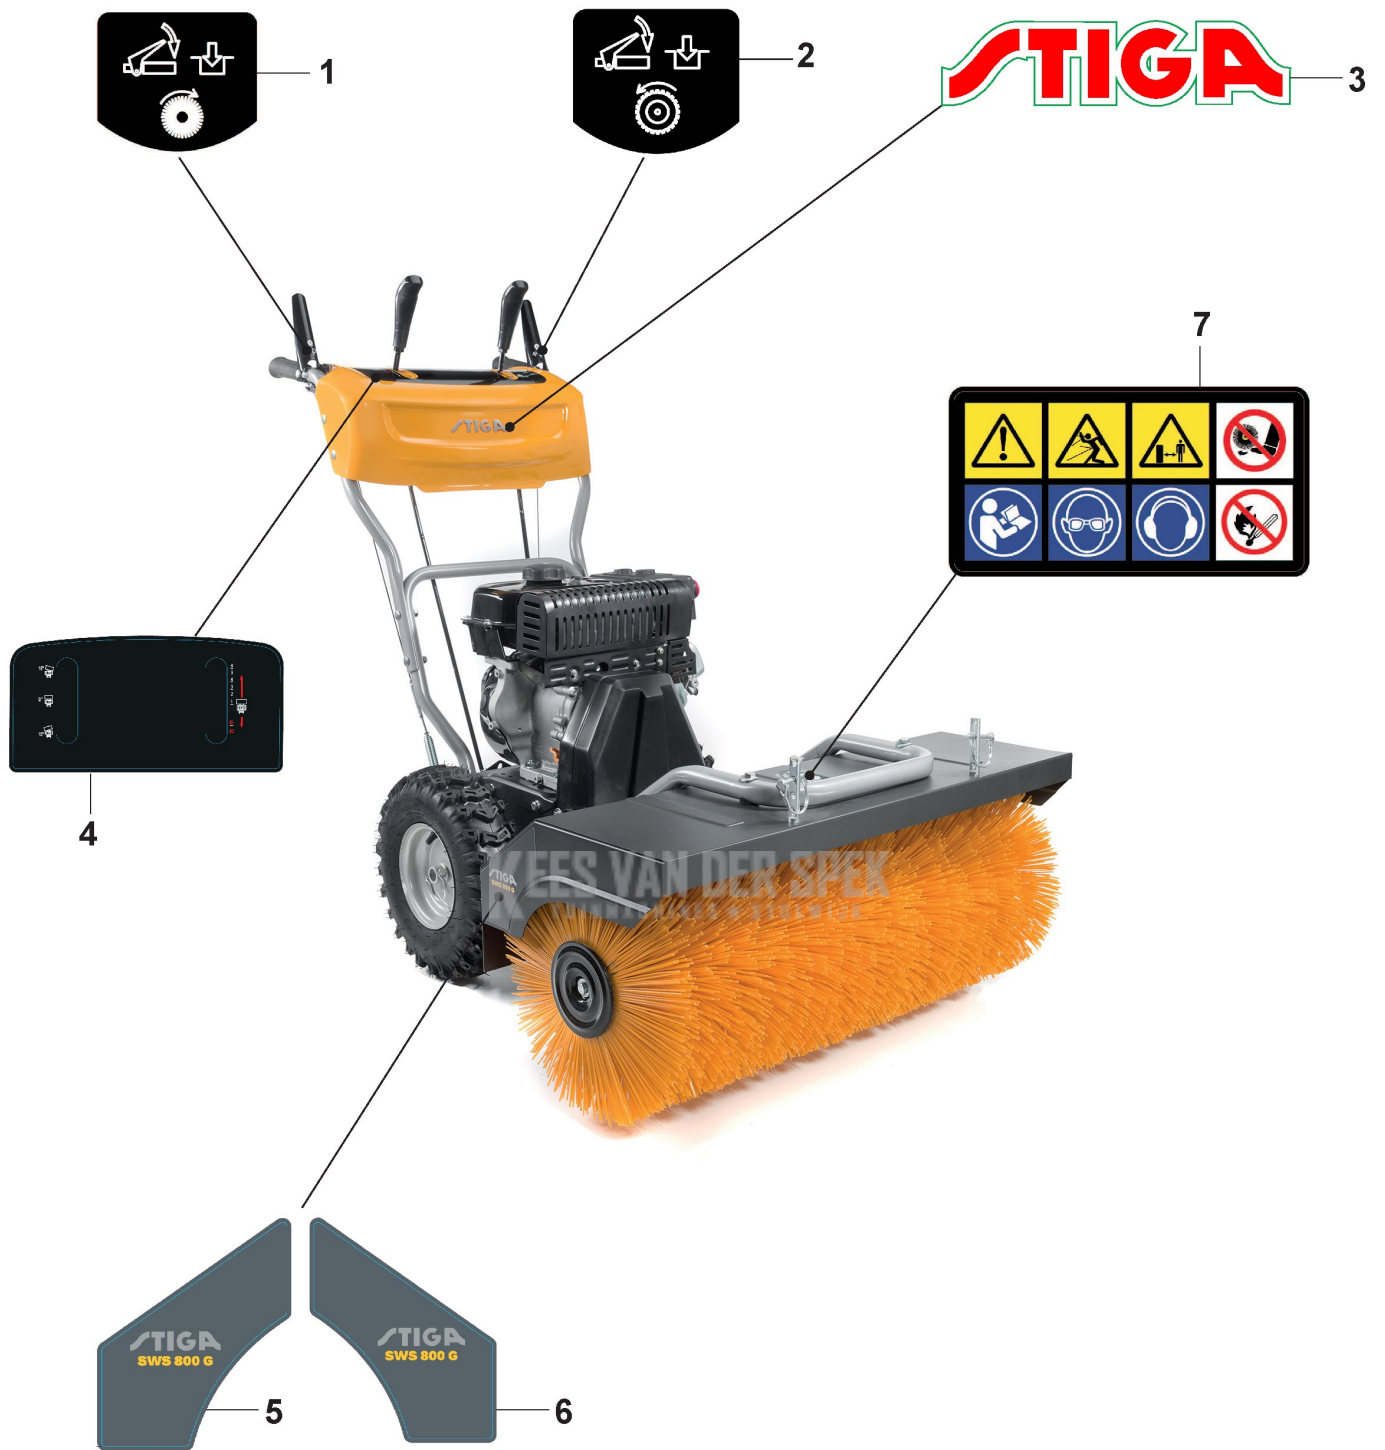

Labels

Ref.nr.	Qty	Item number	Description	Notes	From	Up to
1	1	114369269/0	Label			
2	1	114369266/0	Label			
3	1	114367495/1	Label			
4	1	114369146/0	Label			
5	1	114369754/0	Label			
6	1	114369755/0	Label			
7	1	114369265/0	Label			

KEES VAN DER SPEK
TUINMACHINES & STOLWIJK