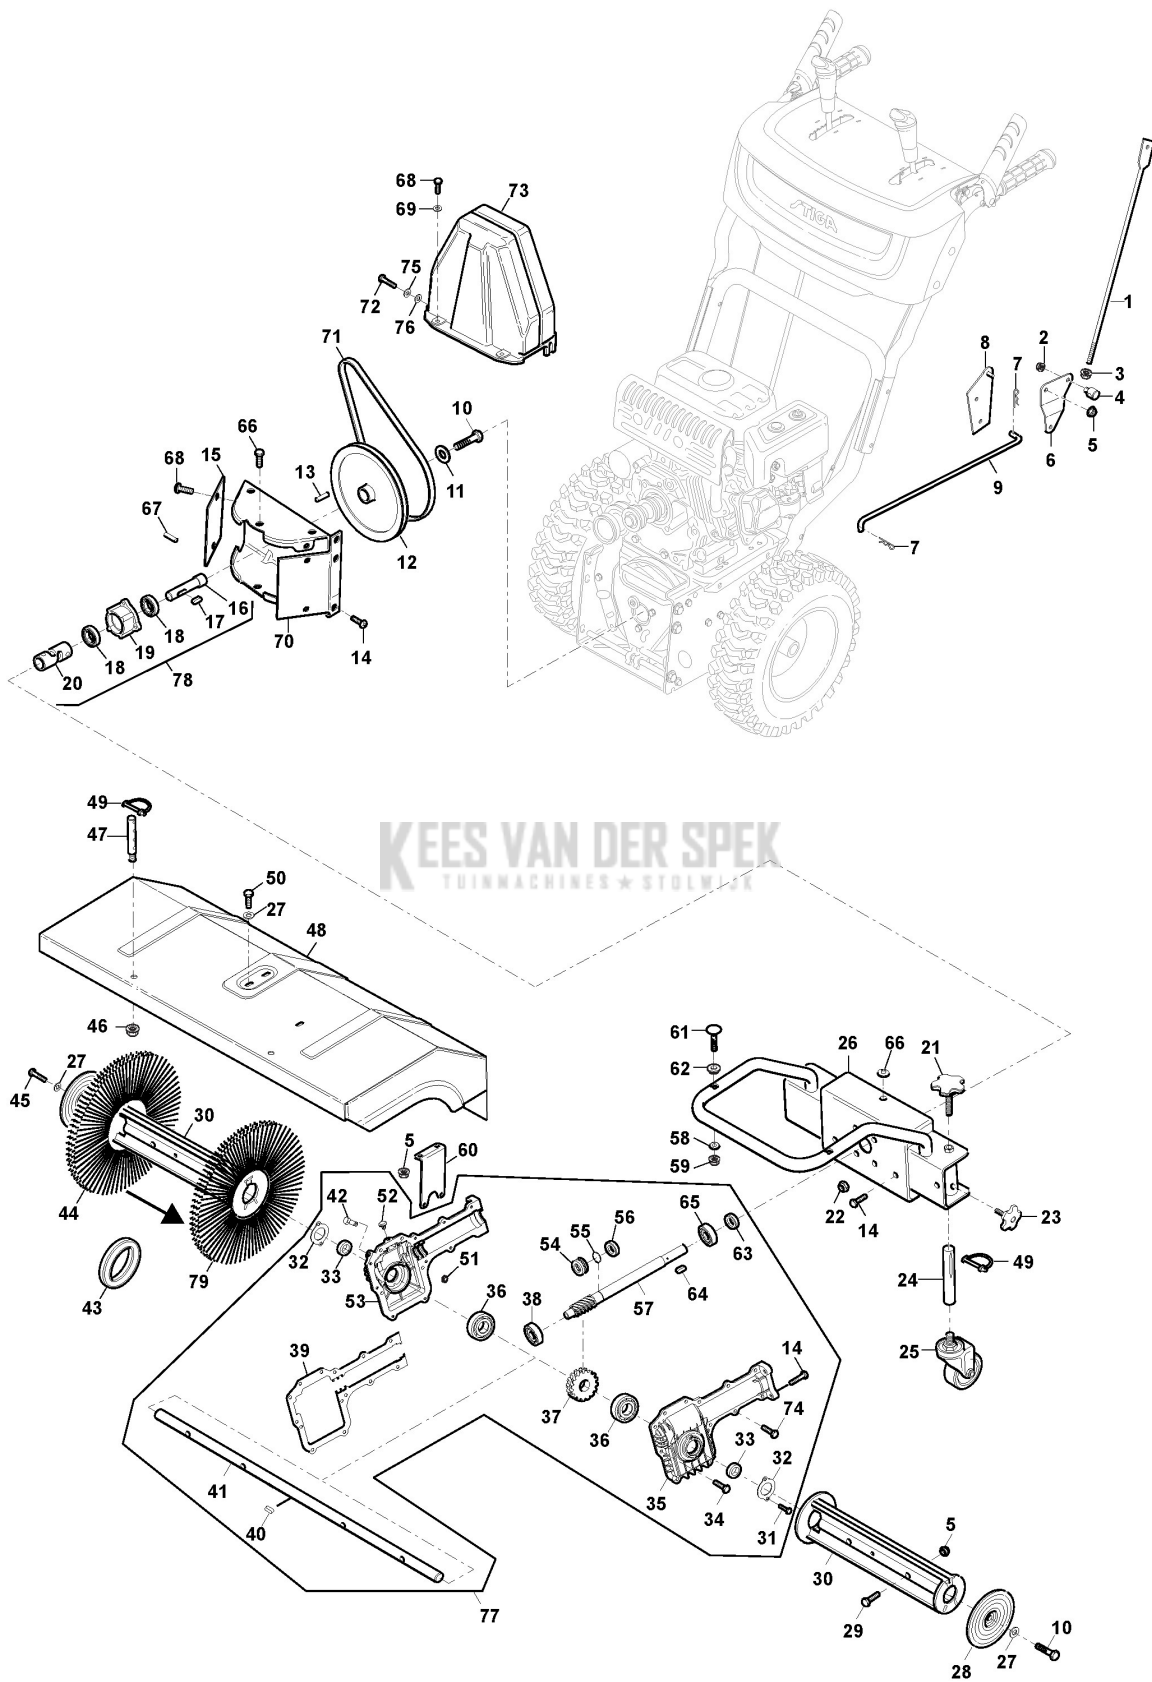

Body

Ref.nr.	Qty	Item number	Description	Notes	From	Up to
1	1	118820728/0	Direction Rod			
2	3	112154510/0	Nut			
3	1	112293200/0	Nut			
4	1	118820368/0	Pin			
5	9	112155000/0	Nut			
6	1	118820369/0	Welded Direction Plate			
7	3	1811-3080-01	Cotter Pin			
8	1	118820729/0	Welded fixing plate			
9	1	118820730/0	Direction Rod			
10	2	112793301/0	Screw			
11	1	112523060/0	Washer			
12	1	118820253/0	Pulley			
13	1	118820252/0	Key			
14	20	112793102/0	Screw			
15	2	118820373/0	Plate			
16	1	118820374/0	Short Shaft			
17	1	118820375/0	Key			
18	2	118820376/0	Ball Bearing			
19	1	118820377/0	Bearing Housing			
20	1	118820378/0	Gimbal			
21	2	118820731/0	Plastic Screw			
22	2	112295200/0	Nut			
23	2	118820732/0	Plastic Screw			
24	2	118820733/0	Wheel Shaft			
25	2	118820734/0	Wheel			
26	1	118820735/0	Fixing Plate			
27	4	112523060/0	Washer			
28	2	118820383/0	Plate			
29	4	112691100/0	Screw			
30	2	118820736/0	Fixing Plate			
31	4	112727790/0	Screw			
32	2	118820738/0	Oil Cap			
33	2	1811-3143-01	Sealing			
34	10	112791400/0	Screw			
35	1	118820739/0	Right housing			
36	2	118820740/0	Ball Bearing			
37	1	118820386/0	Worm Gear			
38	1	118820751/0	Ball Bearing			
39	1	118820741/0	Washer			
40	1	1811-3144-01	Key			
41	1	118820390/0	Shaft			
42	1	118820423/0	Screw			
43	22	118820391/0	Brush Pad			
44	26	118820392/0	Straight Brush	Straight		
45	1	112793301/0	Screw			
46	2	9739-1031-22	Nut			
47	2	118820393/0	Connector			
48	1	118820743/0	Brush Cover			