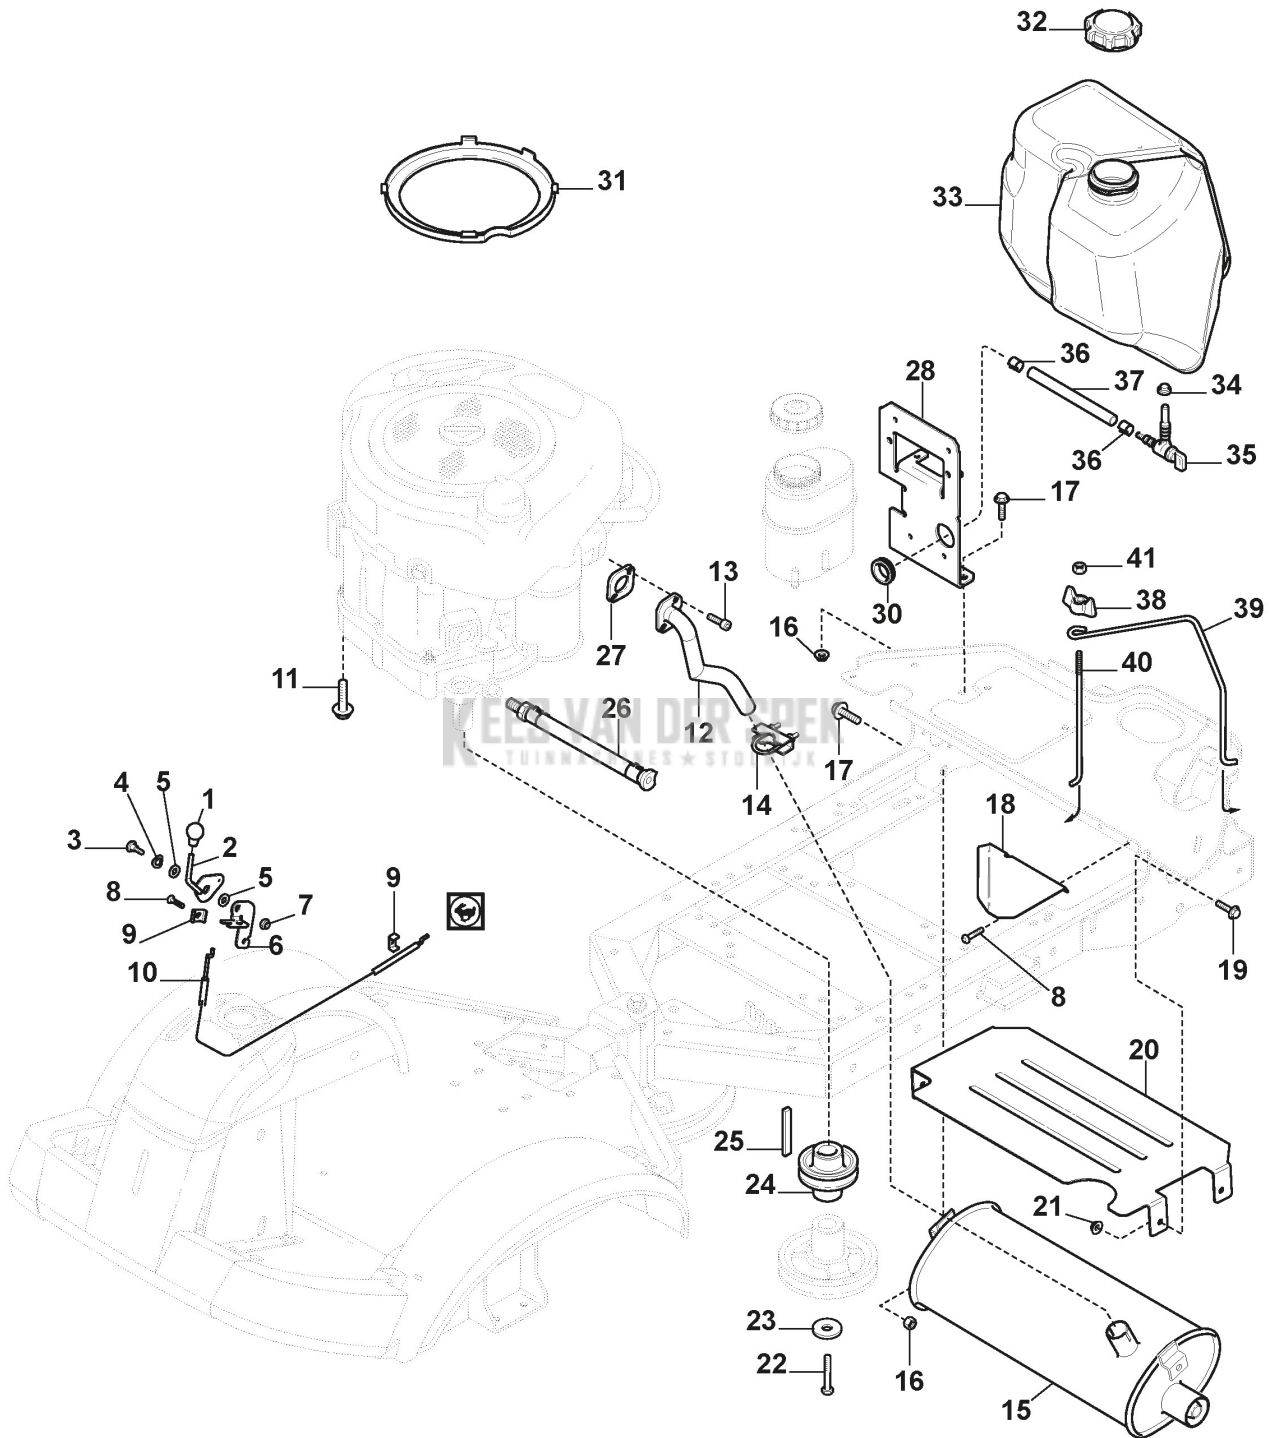

PTO

Ref.nr.	Qty	Item number	Description	Notes	From	Up to
51	1	387605007/0	Tension Roller Assy			
52	2	9959-0612-16	Screw			
53	1	1134-3654-01	Guard			
54	2	9739-0631-22	Nut			
55	2	9959-1025-16	Screw			
59	1	387605004/0	Centre Belt Pulley			
60	1	1134-5548-01	Spacer			
61	1	1134-5110-02	Hook			

Transmission

Ref.nr.	Qty	Item number	Description	Notes	From	Up to
59	1	112691200/0	Screw			
60	1	9924-1035-16	Screw			
61	1	387205001/0	Tension Arm			
62	1	387605012/0	Tension Roller			
63	1	1134-9058-01	V-Belt	Contains belt 9585-0091-01		
64	1	112295200/0	Nut			
65	1	112583500/0	Grower			
66	2	112523060/0	Washer			
67	1	137038008/0	Spacer			
68	1	112791500/0	Screw			
70	1	1134-6414-01	Spring			
71	1	1134-3377-02	Control Rod			
72	1	1134-4171-01	Pivot Pin			
73	1	9699-0060-02	Washer			
74	3	112154510/0	Nut			
75	2	1134-3456-01	Bushing			
76	1	1134-4183-01	Spring			
78	1	1134-3289-02	Belt Guide			
81	2	9595-0258-00	Locating Pin			
82	2	1134-0075-00	Front Axle			
83	8	1134-0341-01	Washer			
84	2	1134-4844-05	Wheel Hub Assy			
85	4	137038009/0	Bushing	Sats 4 st/kit of 4		
86	2	112379511/0	Grease Dispenser			
88	4	9545-0116-00	Tyre	16 x 7.50 - 8		
89	4	187000454/0	Rim			
90	4	9545-0500-00	Valve Assy.			
91	2	9548-0026-01	Bearing			
93	2	1137-0077-01	Locking Pin			
95	2	9599-0080-02	Cotter Pin			
96	1	1134-7465-01	Attachment Kit			
97	2	1134-4844-02	Wheel Hub Assy			
98	2	9653-0001-04	Lock Ring			
99	2	1134-4796-01	Hub Cap			
100	2	9947-0540-19	Screw			
101	4	9545-0203-00	Inner Tube	Reservdel/spare part		