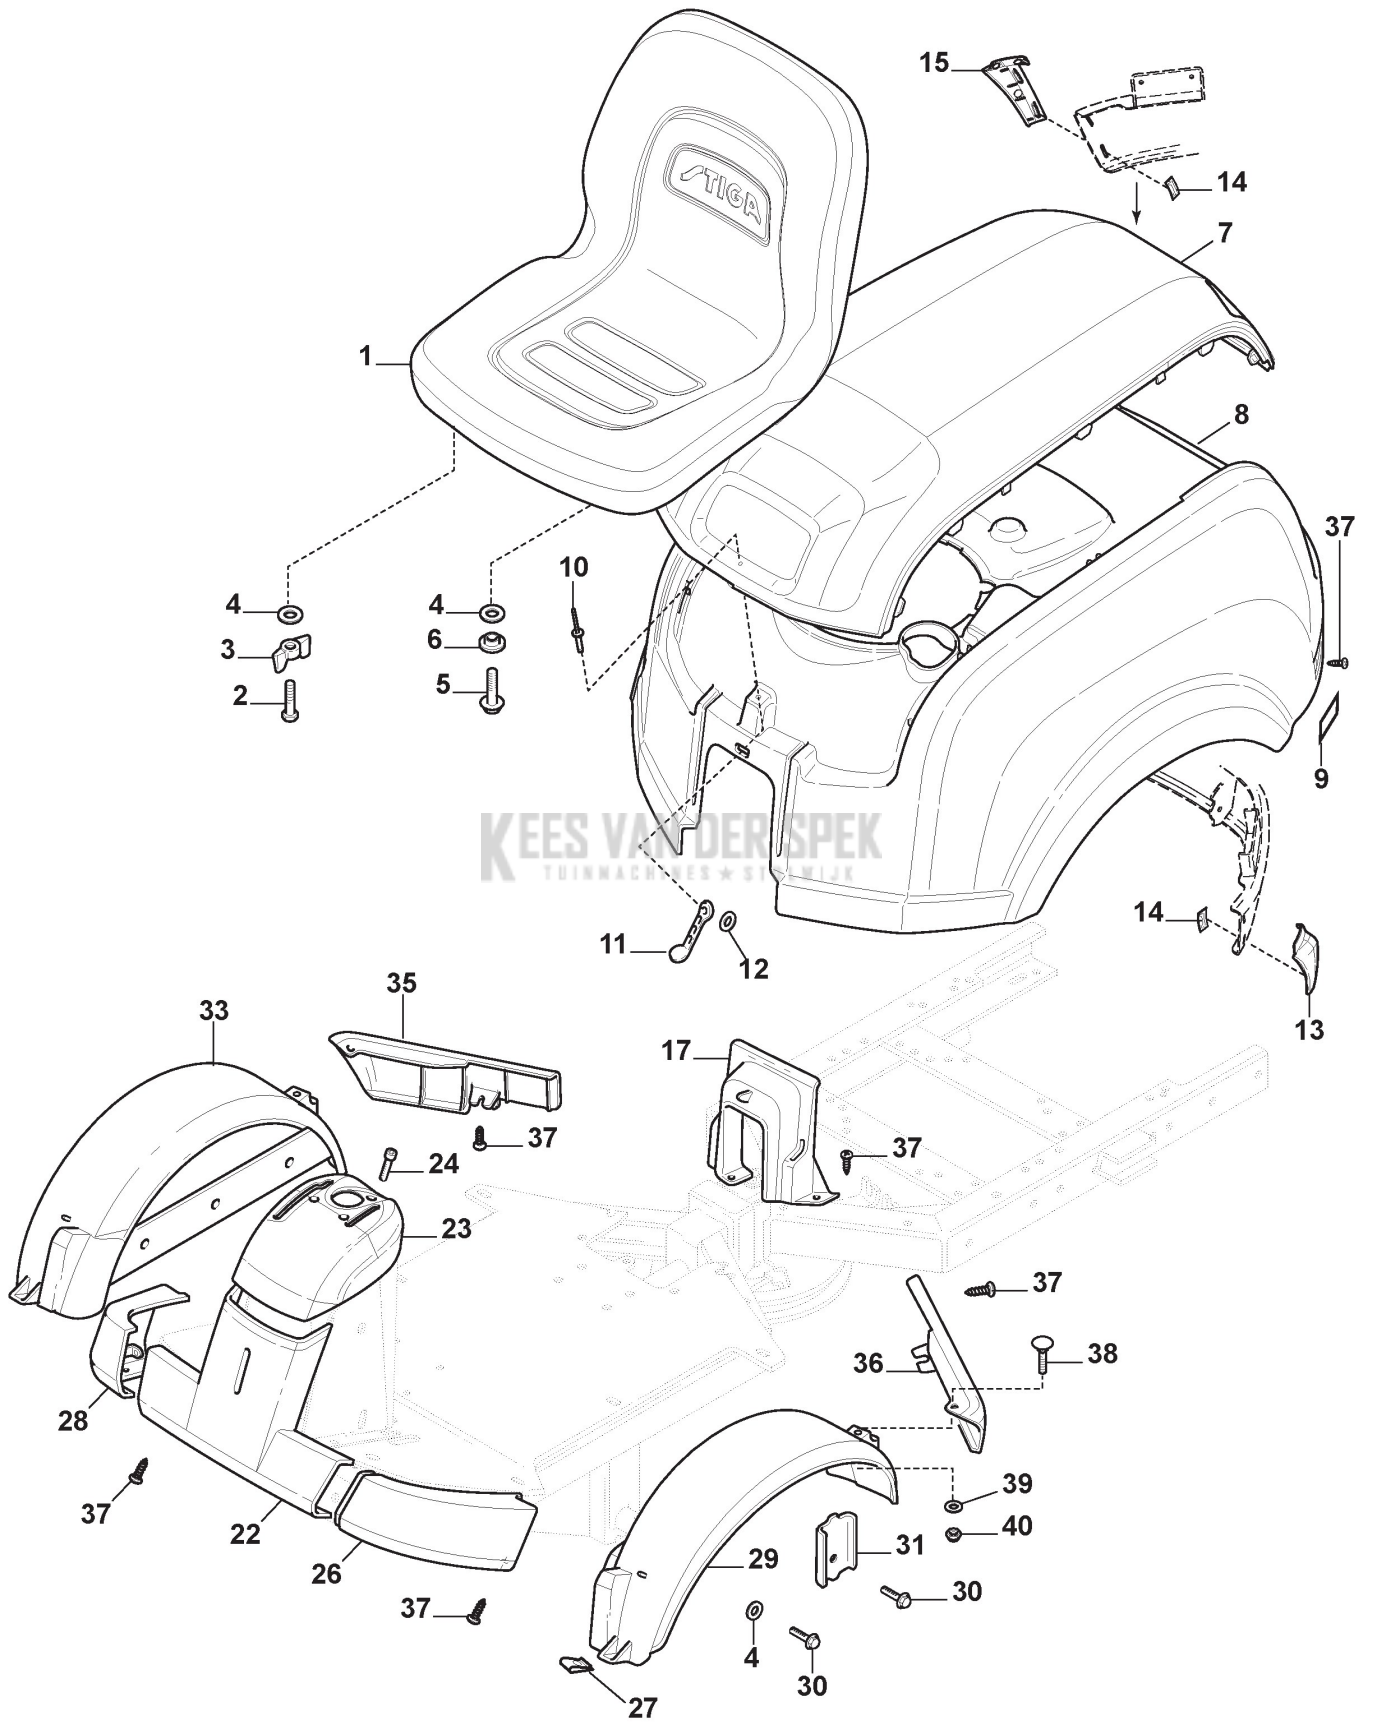

STIGA

PARK 320 (2019)

2F6120511/S16

KEES VAN DER SPEK
TUINMACHINES * STOLWIJK

Spare parts list Reservdelar Repuestos Ersatzteile Pièces détachées Reserve onderdelen Catalogo ricambi

- Use ST. S.p.A. Genuine Spare Parts specified in the parts list for repair and/or replacement.
- The contents described in the parts list may change due to improvement.
- The drawings of the spare parts are only indicative And might Not represent the part in question exactly.
- The indications "right" - "left" - "front" - "rear" refer to the position of the operator when using the machine.
- When placing orders of parts for repair And/Or replacement, make sure that the illustrated parts list Is the one applying to the machine's year of manufacture, as shown on the identification plate attached to the machine.

Body

Ref.nr.	Qty	Item number	Description	Notes	From	Up to
1	1	137722604/0	Seat			
2	2	112793102/0	Screw			
3	2	1134-4481-01	Wing Nut			
4	8	112523060/0	Washer			
5	2	9959-0820-16	Screw			
6	2	1134-4185-01	Flange Washer			
7	1	337110334/0	Engine Cover			
8	1	1134-6025-01	Engine Hood			
9	2	337580302/0	Plate			
10	1	9632-0513-00	Pop Rivet			
11	1	1134-9028-01	Rubber Strap (3 Pcs)	Sats 3 st/kit of 3		
12	1	9699-0120-02	Washer			
13	1	337110336/0	Bumper End-Lh			
14	4	1134-6310-01	Clip			
15	1	337110335/0	Bumper End-Rh			
17	1	1134-6241-01	Hood Support			
22	1	1134-5305-01	Lower Hood Yellow			
23	1	337110358/0	Front-Upper Part (Yellow)			
24	2	9946-0525-16	Screw			
26	1	337502509/0	Bumper Front-Lh (Grey)			
27	4	1134-4176-01	Clips			
28	1	337502508/0	Bumper Front-Rh (Grey)			
29	1	337491255/0	Mudguard-Lh (Grey)			
30	6	9945-0816-16	Screw			
31	2	1137-0088-01	Support Plate			
33	1	337491254/0	Mudguard-Rh (Grey)			
35	1	337110332/0	Moulding Right-Grey			
36	1	337110331/0	Moulding-Left (Grey)			
37	17	9893-0616-16	Screw			
38	2	112815200/0	Screw			
39	2	9699-0060-02	Washer			
40	2	112154510/0	Nut			