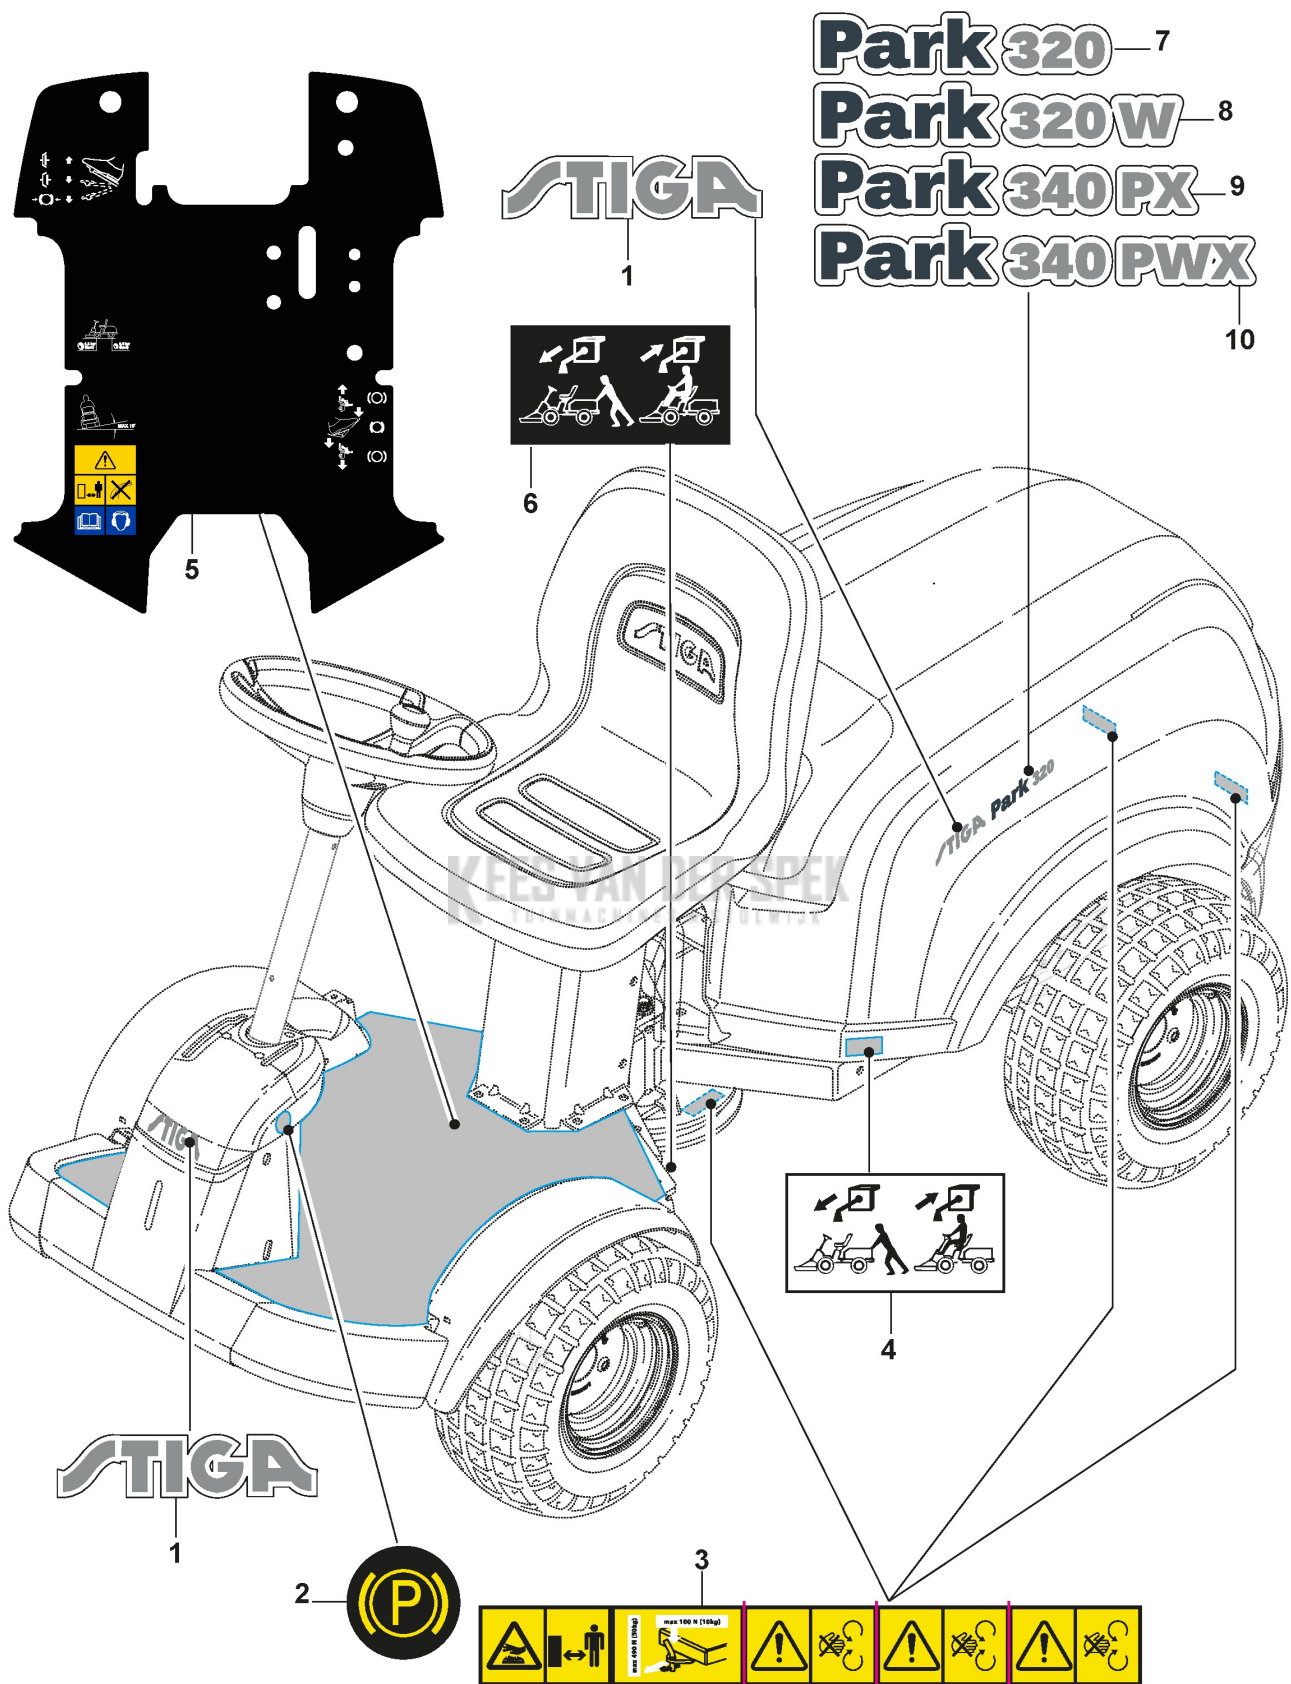

Labels

Ref.nr.	Qty	Item number	Description	Notes	From	Up to
1	3	114367494/2	Label STIGA logo			
2	1	114358460/0	Label			
3	1	114368429/0	Label			
4	1	9402-3650-02	Decal By-Pass Park			
5	1	114369182/3	Label			
6	1	114368323/0	Label			
7	2	114369313/1	Label Park 320	Park 320		

KEES VAN DER SPEK
TUINMACHINES & STOLWIJK