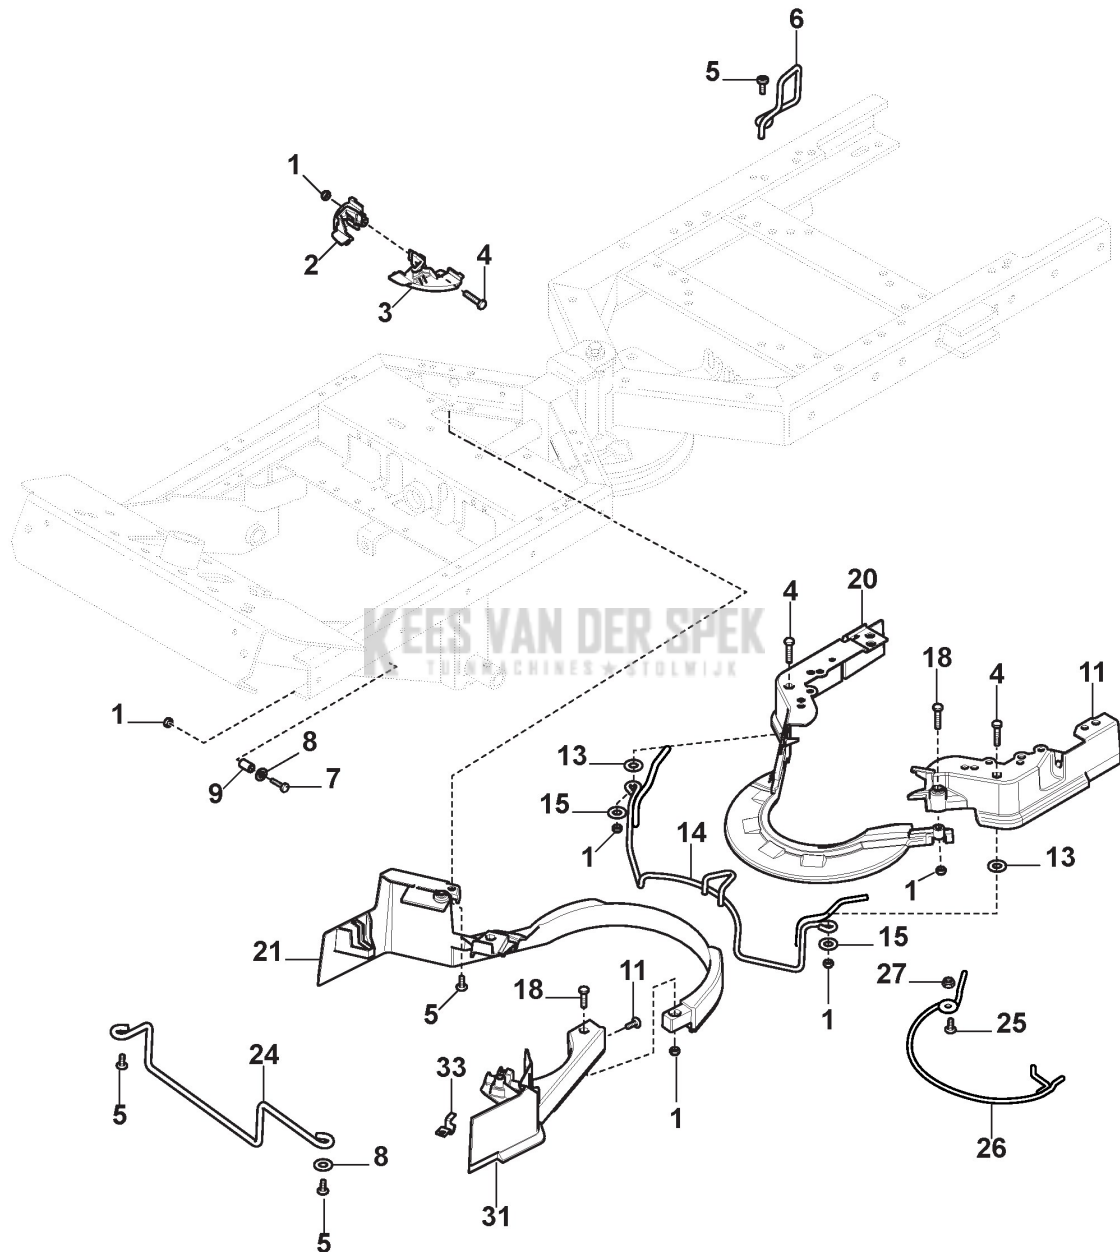

Belt Protections

Ref.nr.	Qty	Item number	Description	Notes	From	Up to
1	7	112154510/0	Nut			
2	1	337600010/0	Protection			
3	1	337600011/0	Protection			
4	3	112792099/0	Screw			
5	5	9893-0616-16	Screw			
6	1	337600015/0	Belt Cover			
7	2	112735669/0	Screw			
8	3	112523050/0	Washer			
9	2	1134-1565-14	Spacer			
11	1	337060001/1	Belt Cover			
13	2	112524010/0	Washer			
14	1	337785113/0	Support			
15	2	112521330/0	Washer			
18	2	112791500/0	Screw			
20	1	337060000/2	Belt Cover			
21	1	337060002/0	Belt Cover			
24	1	137294100/0	Belt Guide			
25	1	112727796/0	Screw			
26	1	137294105/0	Belt Guide			
27	1	112154330/0	Nut			
31	1	337060003/0	Belt Cover			
33	1	322545159/0	Plate			

KEES VAN DER SPEK
TUINMACHINES & STOLWIJK