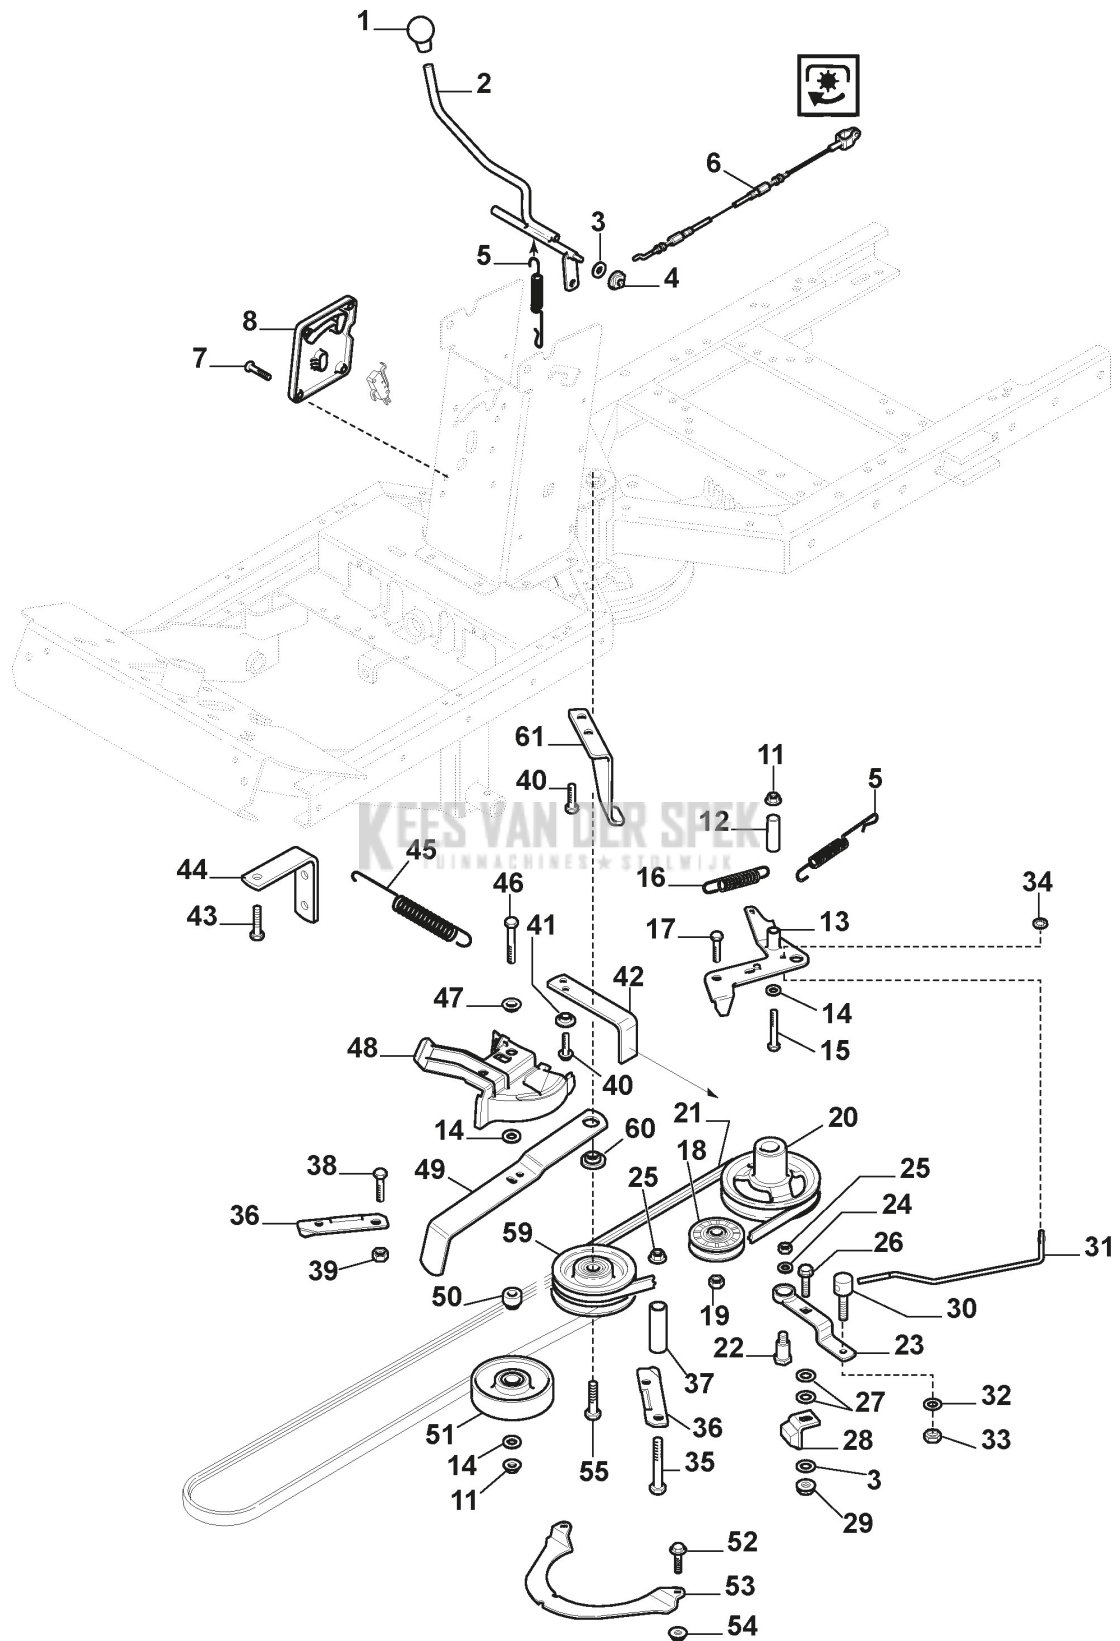

PTO

Ref.nr.	Qty	Item number	Description	Notes	From	Up to
1	1	1134-2551-01	Knob			
2	1	1134-6301-01	Engage Lever			
3	2	9699-0090-02	Washer			
4	1	1134-3790-02	Bearing			
5	4	4231-0013-00	Spring			
6	1	1134-3573-05	Control Cable			
7	4	9946-0525-16	Screw			
8	1	1134-5368-01	Dashboard			
11	1	112154220/0	Nut			
12	1	1134-1565-10	Spacer			
13	1	1134-2018-02	Tension Arm			
14	3	112523060/0	Washer			
15	1	112691800/0	Screw			
16	1	1135-3307-01	Spring			
17	1	112794300/0	Screw			
18	1	387605008/0	Tension Roller (Grey)			
19	1	112295200/0	Nut			
20	1	1137-0208-01	Engine Pulley			
21	1	9585-0213-01	Belt			
22	1	1134-4163-02	Shoulder Bolt			
23	1	387318251/0	Brake Arm			
24	1	337670201/0	Washer			
25	2	9739-1031-22	Nut			
26	1	112818700/0	Screw			
27	2	112521360/0	Washer			
28	1	1134-4164-03	Brake Pad			
29	1	112155000/0	Nut			
30	1	1134-4170-01	Nippel			
31	1	137033100/0	Brake Rod			
32	1	112521330/0	Washer			
33	1	112154510/0	Nut			
34	1	9675-0008-02	Starlock			
35	1	112794950/0	Screw			
36	2	337546547/0	Plate			
37	1	1134-0041-03	Bushing			
38	1	112793102/0	Screw			
39	1	112293201/0	Nut			
40	4	9893-0616-16	Screw			
41	2	325160039/0	Spacer			
42	1	1134-3958-01	Belt Guide			
43	2	9945-0816-16	Screw			
44	1	1134-5112-01	Spring			
45	1	1134-5111-01	Spring			
46	1	112691900/0	Screw			
47	1	122041980/0	Bushing			
48	1	337600000/1	Protection			
49	1	1137-1124-01	Tension Wheel Arm			
50	1	1134-1888-04	Spacer