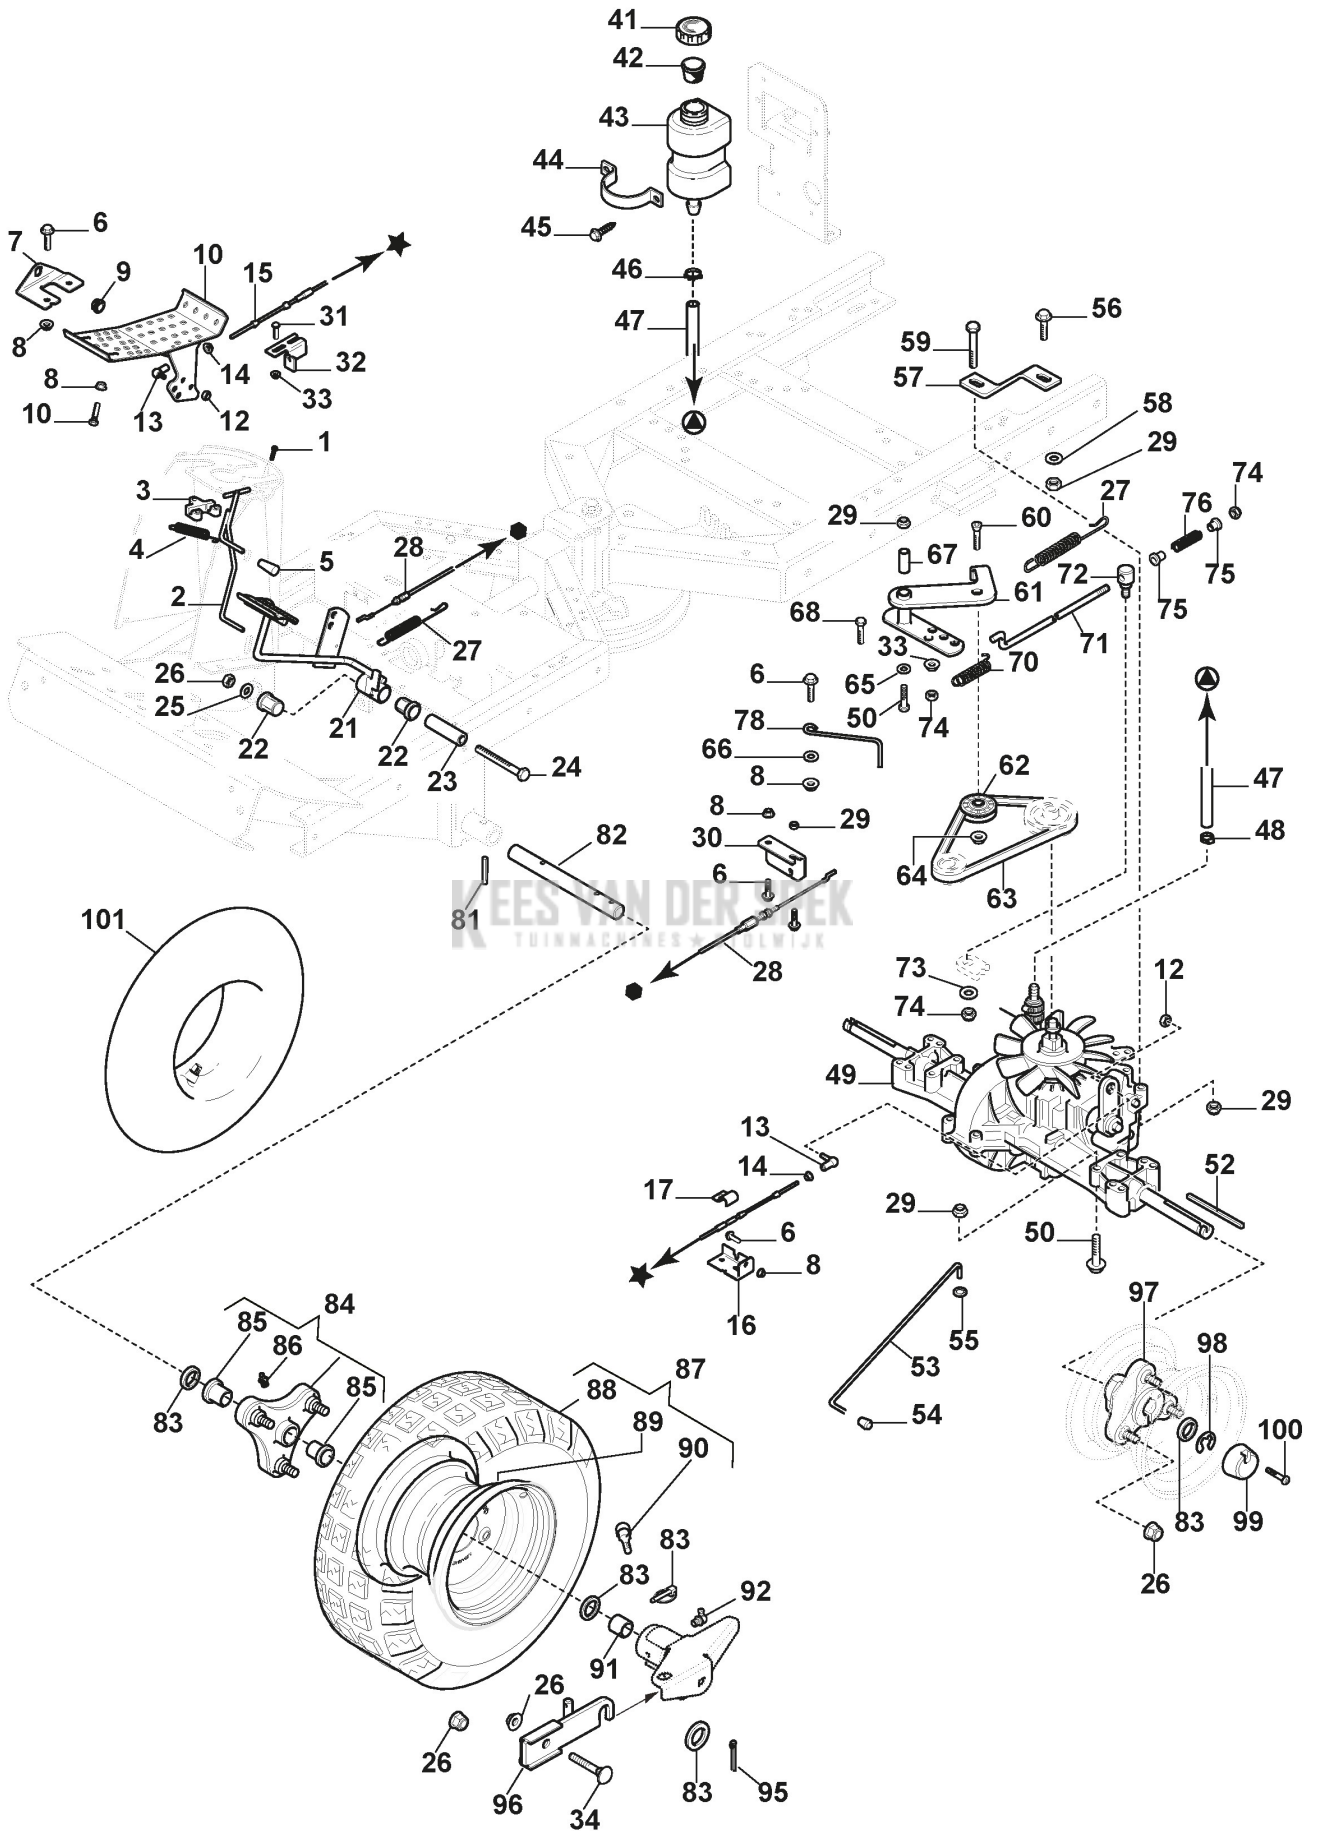

PTO

Ref.nr.	Qty	Item number	Description	Notes	From	Up to
51	1	387605007/0	Tension Roller Assy			
52	2	9959-0612-16	Screw			
53	1	1134-3654-01	Guard			
54	2	9739-0631-22	Nut			
55	2	9959-1025-16	Screw			
59	1	387605004/0	Centre Belt Pulley			
60	1	1134-5548-01	Spacer			
61	1	1134-5110-02	Hook			

Transmission

Ref.nr.	Qty	Item number	Description	Notes	From	Up to
59	1	112691200/0	Screw			
60	1	9924-1035-16	Screw			
61	1	387205001/0	Tension Arm			
62	1	387605012/0	Tension Roller			
63	1	1134-9058-01	V-Belt	Contains belt 9585-0091-01		
64	1	112295200/0	Nut			
65	1	112583500/0	Grower			
66	2	112523060/0	Washer			
67	1	137038008/0	Spacer			
68	1	112791500/0	Screw			
70	1	1134-6414-01	Spring			
71	1	1134-3377-02	Control Rod			
72	1	1134-4171-01	Pivot Pin			
73	1	9699-0060-02	Washer			
74	3	112154510/0	Nut			
75	2	1134-3456-01	Bushing			
76	1	1134-4183-01	Spring			
78	1	1134-3289-02	Belt Guide			
81	2	9595-0258-00	Locating Pin			
82	2	1134-0075-00	Front Axle			
83	8	1134-0341-01	Washer			
84	2	1134-4844-05	Wheel Hub Assy			
85	4	137038009/0	Bushing	Sats 4 st/kit of 4		
86	2	112379511/0	Grease Dispenser			
88	4	9545-0116-00	Tyre	16 x 7.50 - 8		
89	4	187000454/0	Rim			
90	4	9545-0500-00	Valve Assy.			
91	2	9548-0026-01	Bearing			
93	2	1137-0077-01	Locking Pin			
95	2	9599-0080-02	Cotter Pin			
96	1	1134-7465-01	Attachment Kit			
97	2	1134-4844-02	Wheel Hub Assy			
98	2	9653-0001-04	Lock Ring			
99	2	1134-4796-01	Hub Cap			
100	2	9947-0540-19	Screw			
101	4	9545-0203-00	Inner Tube	Reservdel/spare part		