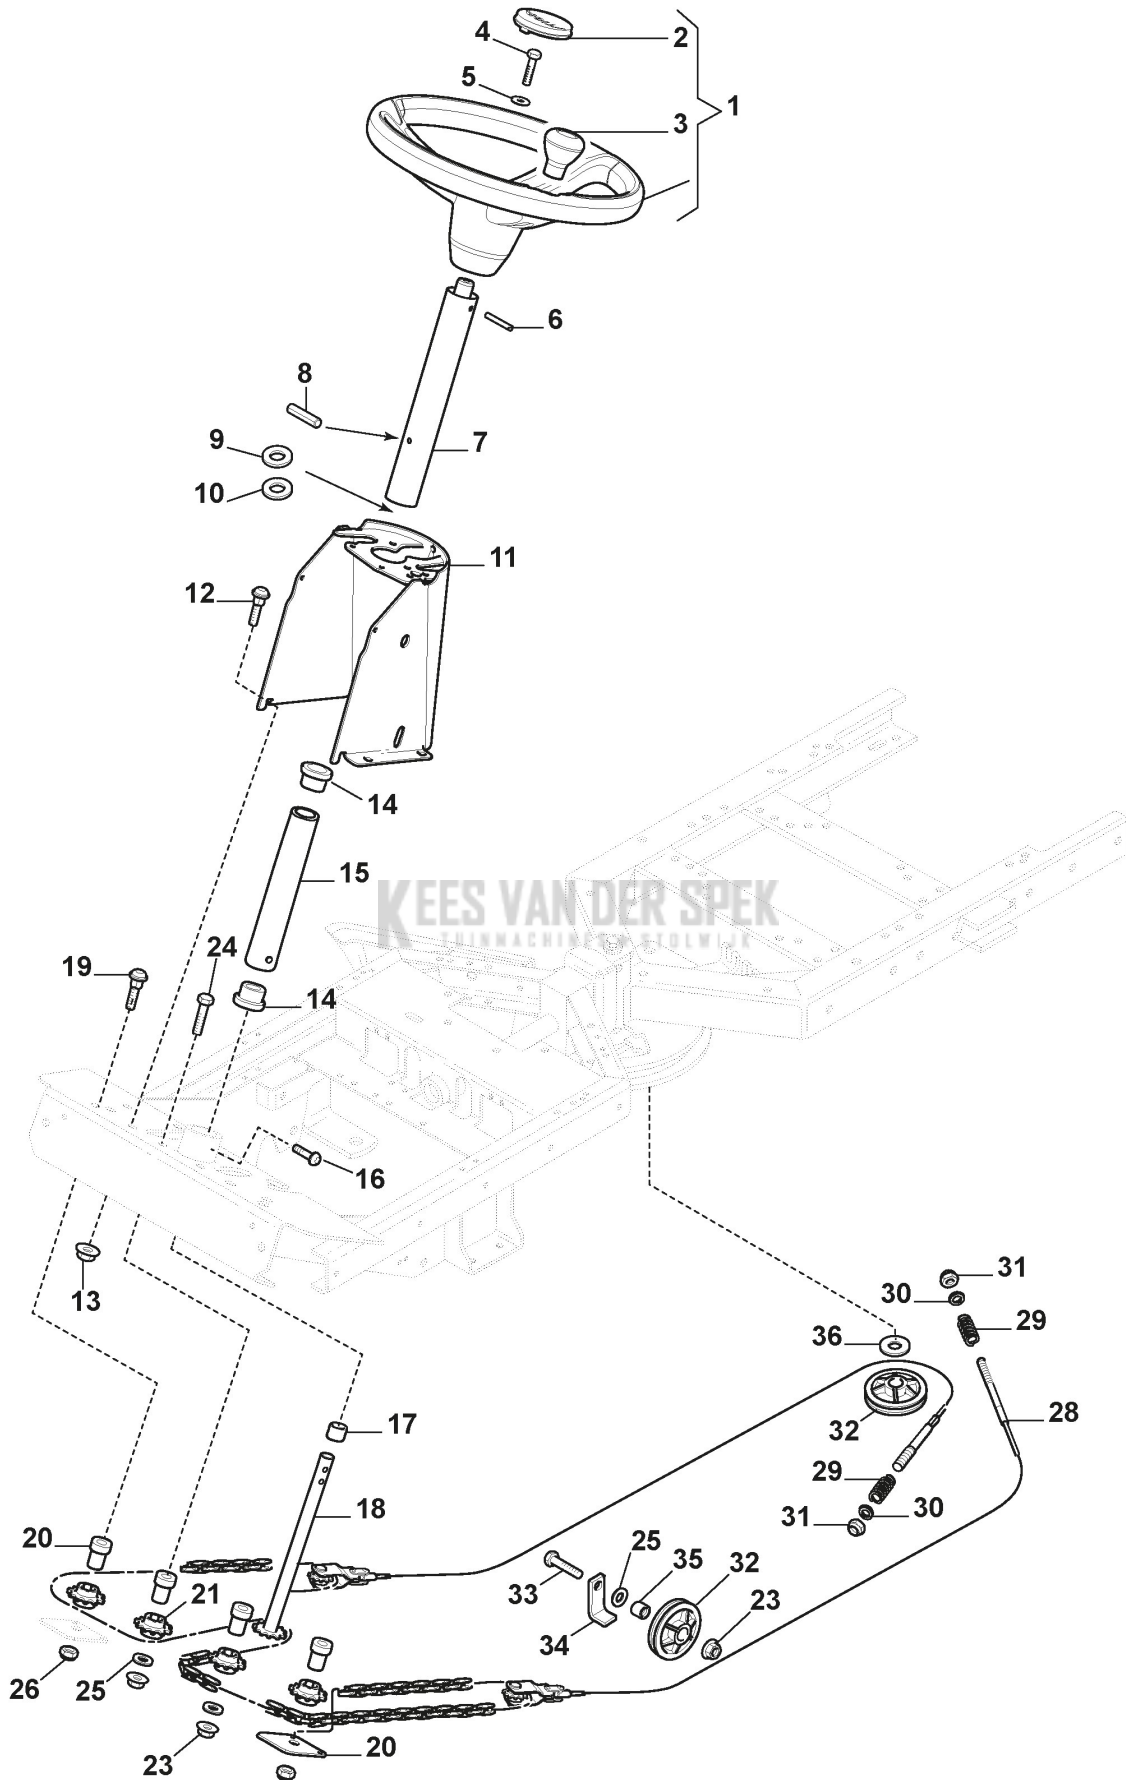

Steering

Ref.nr.	Qty	Item number	Description	Notes	From	Up to
1	1	337961200/0	Steering wheel			
2	1	337580550/0	Steering Plate			
3	1	187593701/0	Knob			
4	1	112793102/0	Screw			
5	1	112583500/0	Grower			
6	1	112620299/0	Elastic Pin			
7	1	387520127/0	Steering Rod			
8	2	9595-0262-00	Locating Pin			
9	1	9699-0103-02	Washer	0.5 mm		
10	1	9699-0114-02	Washer	1.0 mm		
11	1	1134-5349-01	Steering Console (Yellow) 1-00			
12	4	9897-0820-16	Screw			
13	4	112154220/0	Nut			
14	2	1134-1901-01	Bearing			
15	1	387520125/0	Steering Column, Lower			
16	2	9893-0616-16	Screw			
17	1	1134-2837-03	Spacer			
18	1	1137-0079-04	Steering Rod Assy			
19	2	9897-1060-12	Screw			
20	4	1134-5653-01	Spacer			
21	4	1134-2816-01	Sprocket			
23	4	9739-1031-22	Nut			
24	2	112692395/2	Screw			
25	4	112521360/0	Washer			
26	2	9731-1031-22	Nut			
28	1	1134-6380-02	Steering Chain Assy			
29	2	1134-3817-01	Spring			
30	2	9699-0090-02	Washer			
31	2	112155000/0	Nut			
32	2	1134-0072-02	Steering Pulley			
33	2	9997-1040-16	Screw			
34	2	1134-0046-00	Wire Clamp			
35	2	1134-0041-01	Bushing			
36	1	337670201/0	Washer			

Kees van der Spek
TUINMACHINES & STOLWIJK