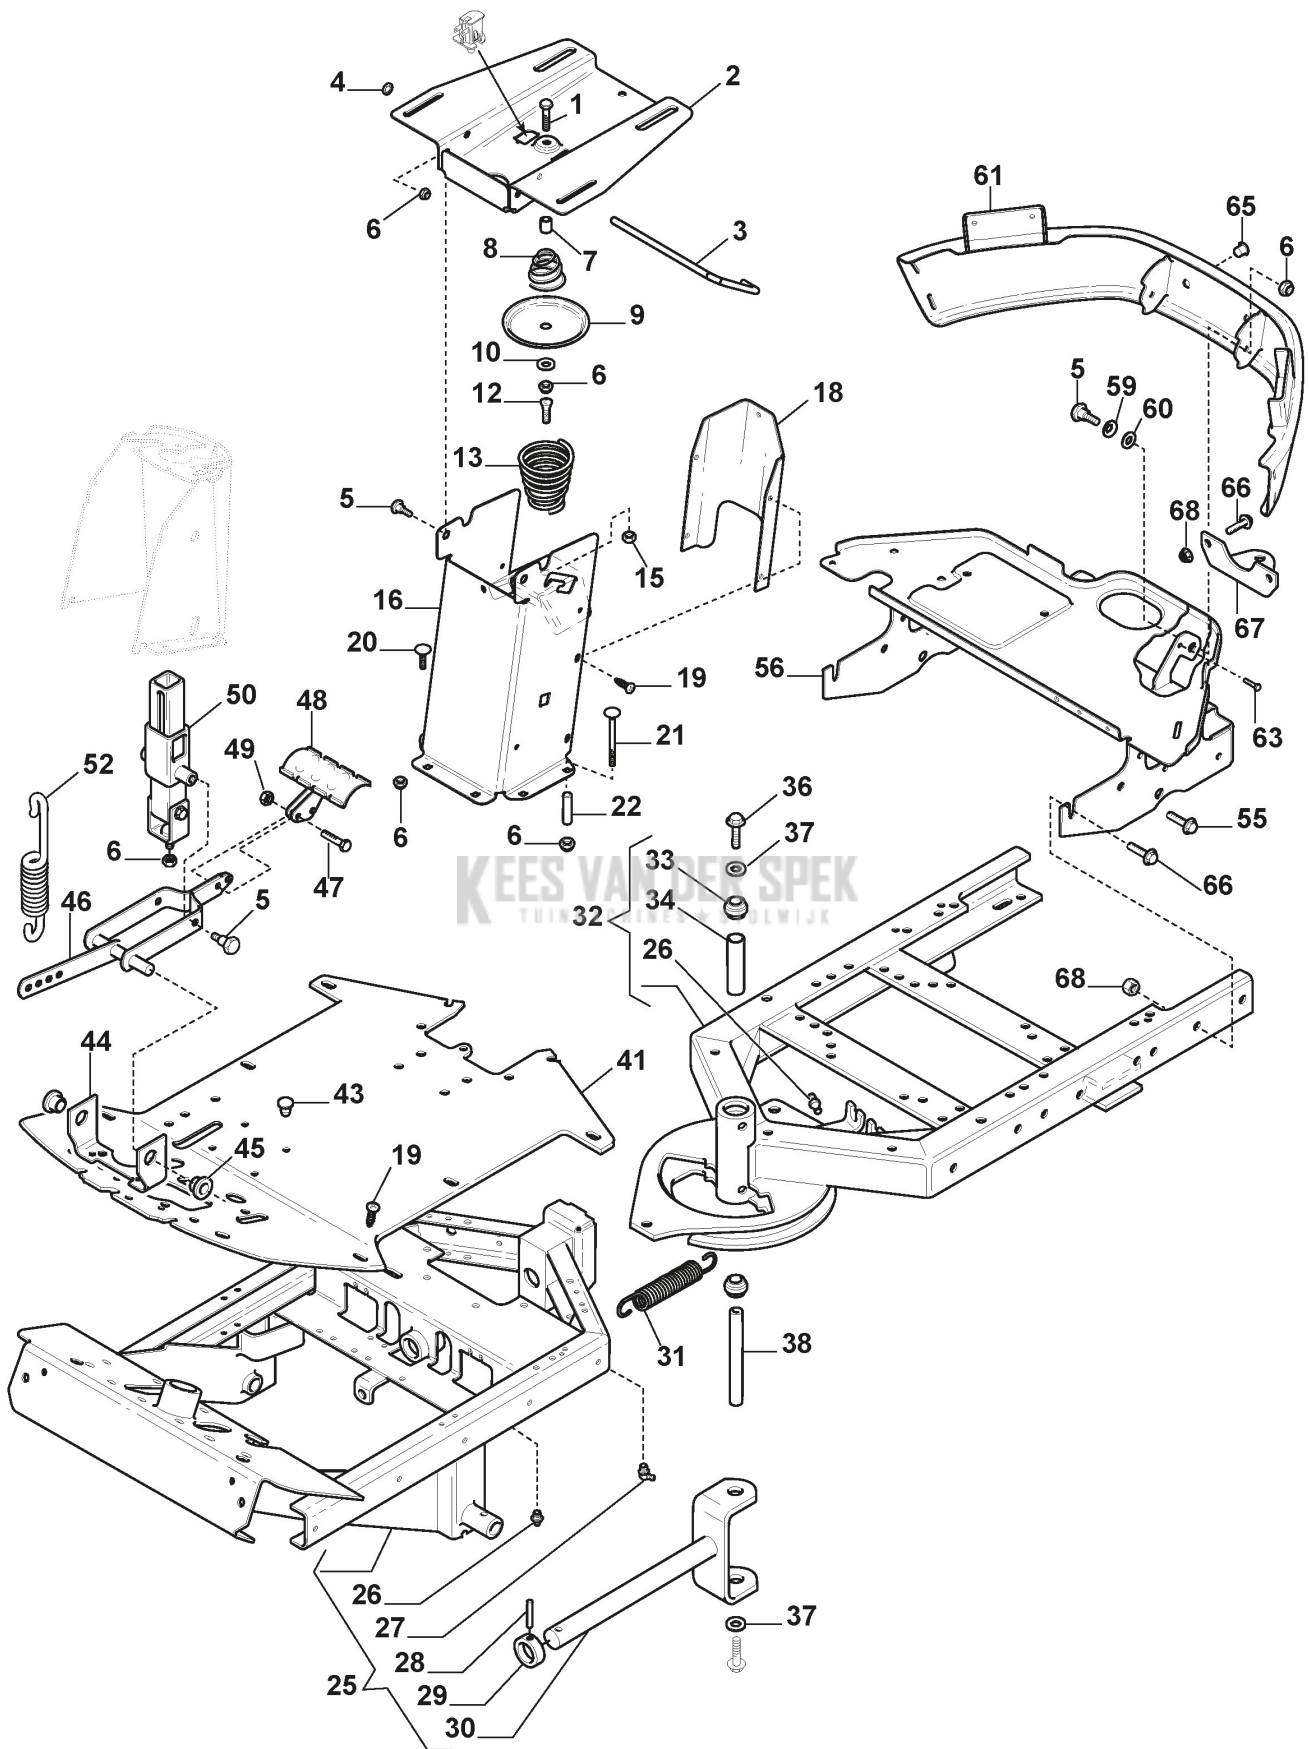

Chassis

Ref.nr.	Qty	Item number	Description	Notes	From	Up to
65	2	1134-4100-01	Plug			
66	4	9959-0820-16	Screw			
67	1	1134-5512-01	Towing Plate			
68	4	112154220/0	Nut			

KEES VAN DER SPEK
TUINMACHINES & STOLWIJK