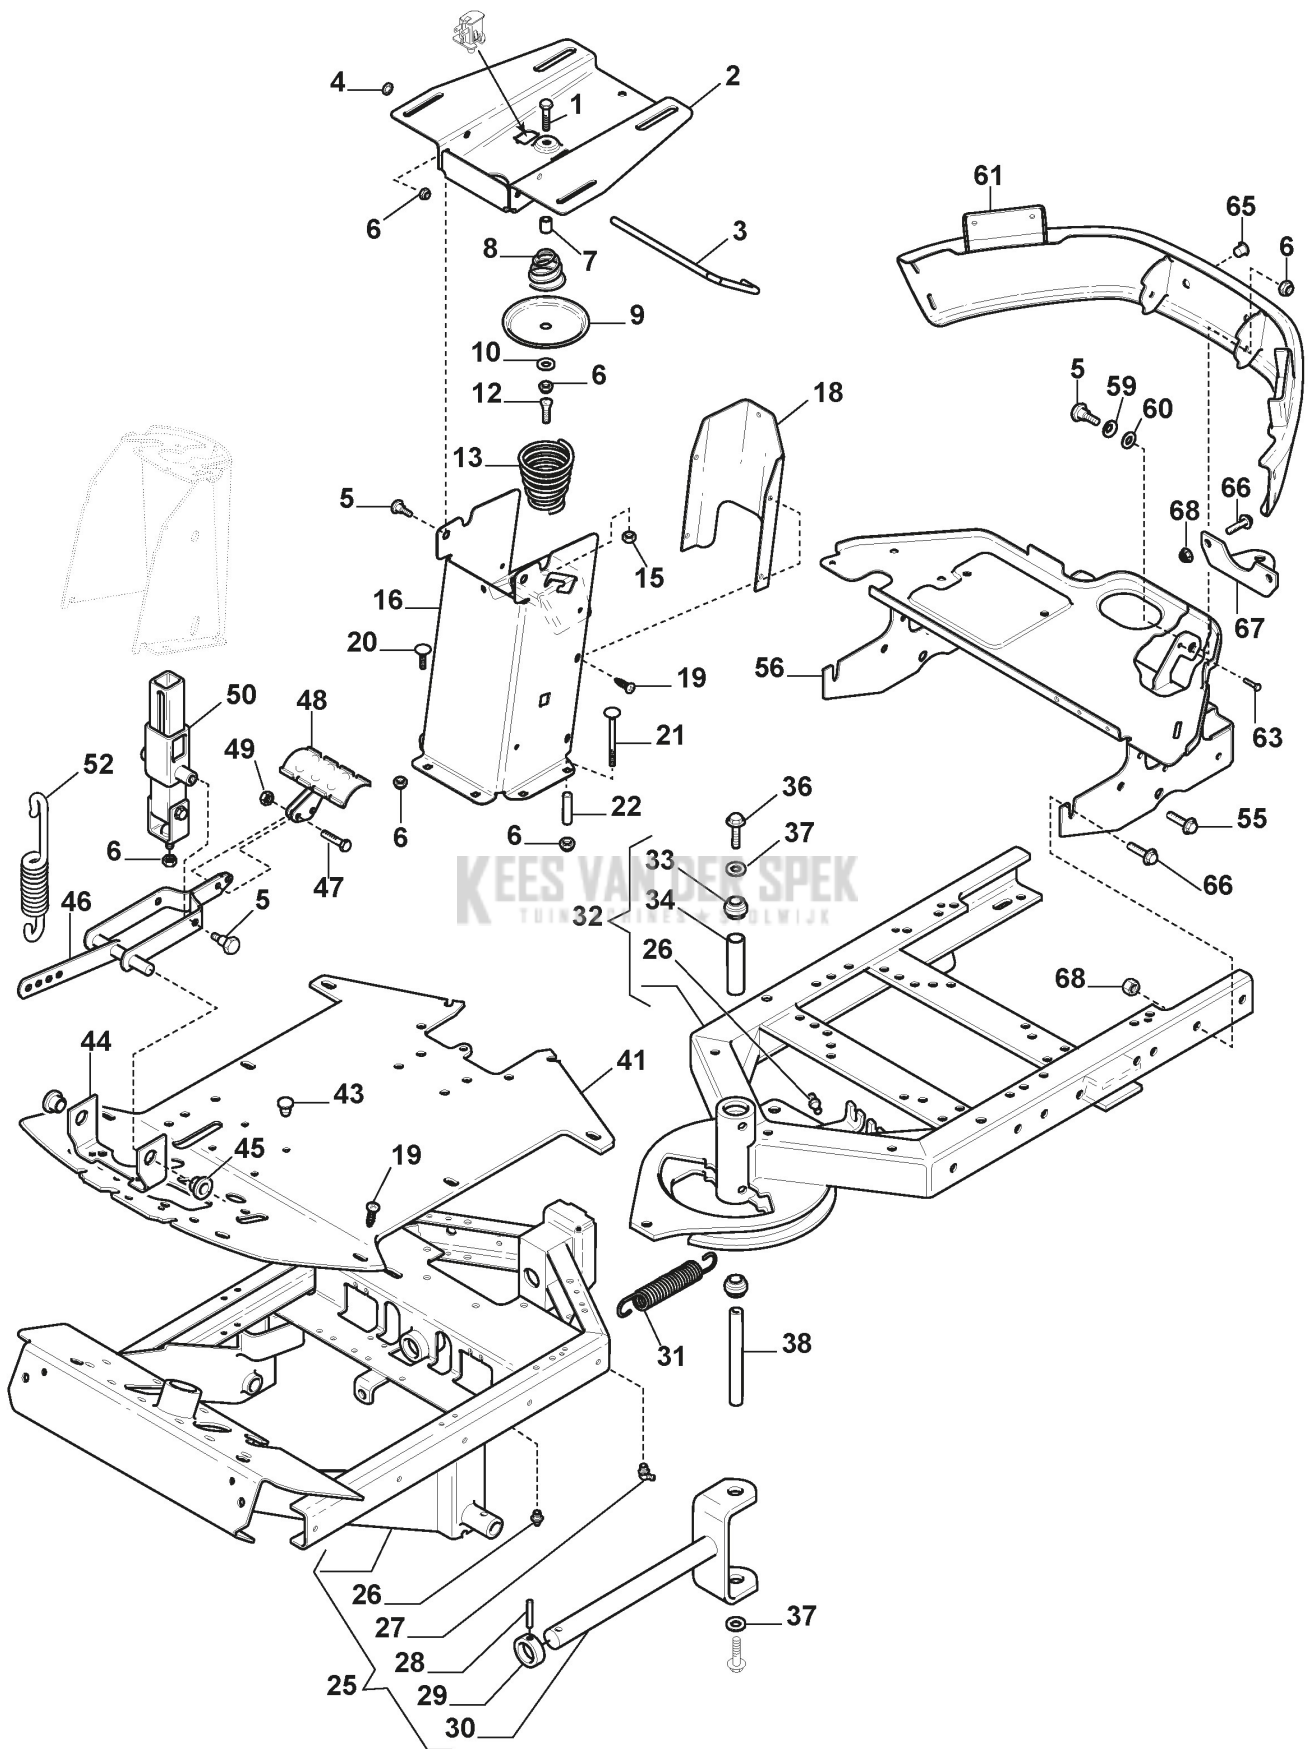

Chassis

Ref.nr.	Qty	Item number	Description	Notes	From	Up to
1	1	112691115/0	Screw			
2	1	1134-5301-01	Upper Seat Bracket			
3	1	1134-5454-01	Catch			
4	1	112604899/0	Crown Fastener			
5	6	1134-0240-00	Screw			
6	12	112155000/0	Nut			
7	1	1134-1565-06	Spacer			
8	1	1134-5302-01	Spring			
9	1	1134-5299-01	Push Plate			
10	1	9699-0090-02	Washer			
12	1	9924-1235-19	Screw			
13	1	137430116/0	Spring			
15	1	112156603/0	Nut			
16	1	1134-5296-04	Seat Bracket (Yellow)			
18	1	1134-5300-01	Rear Plate, Yellow			
19	6	9893-0616-16	Screw			
20	4	9897-0820-16	Screw	L = 20 mm		
21	2	9897-0880-12	Screw	L = 80 mm		
22	2	1134-1565-08	Spacer			
25	1	387800011/0	Frame Front			
26	3	9501-0500-00	Grease Dispenser	Rak/straight		
27	1	9501-0504-01	Grease Nipple M6 90	90°		
28	1	9595-0262-00	Locating Pin			
29	1	1134-0031-00	Pivot Shaft Stop			
30	1	1134-3963-02	Fork			
31	1	1134-2171-01	Spring			
32	1	1134-6466-02	Frame-Rear Assy			
33	2	9547-0001-00	Bearing			
34	1	1134-5705-01	Spacer			
36	2	9959-1025-16	Screw			
37	2	9699-0035-02	Washer			
38	1	1134-5988-01	Centre Shaft			
41	1	1134-6586-01	Floor Plate			
43	2	9403-0048-70	Cover Plug			
44	1	1134-4117-01	Bracket			
45	2	1134-2684-01	Bearing			
46	1	387256053/0	Lift Fork			
47	2	112791500/0	Screw			
48	1	1134-4938-01	Lift Pedal			
49	2	9739-0631-22	Nut			
50	1	1134-4945-01	Lift Catch Assy			
52	1	4231-0013-00	Spring			
55	2	9945-0816-16	Screw			
56	1	1134-5944-01	Tank Shelf Assy			
59	2	9665-0002-00	Washer			
60	2	1134-4242-01	Washer			
61	1	387457003/0	Rear Bumper			
63	2	9943-0516-16	Screw