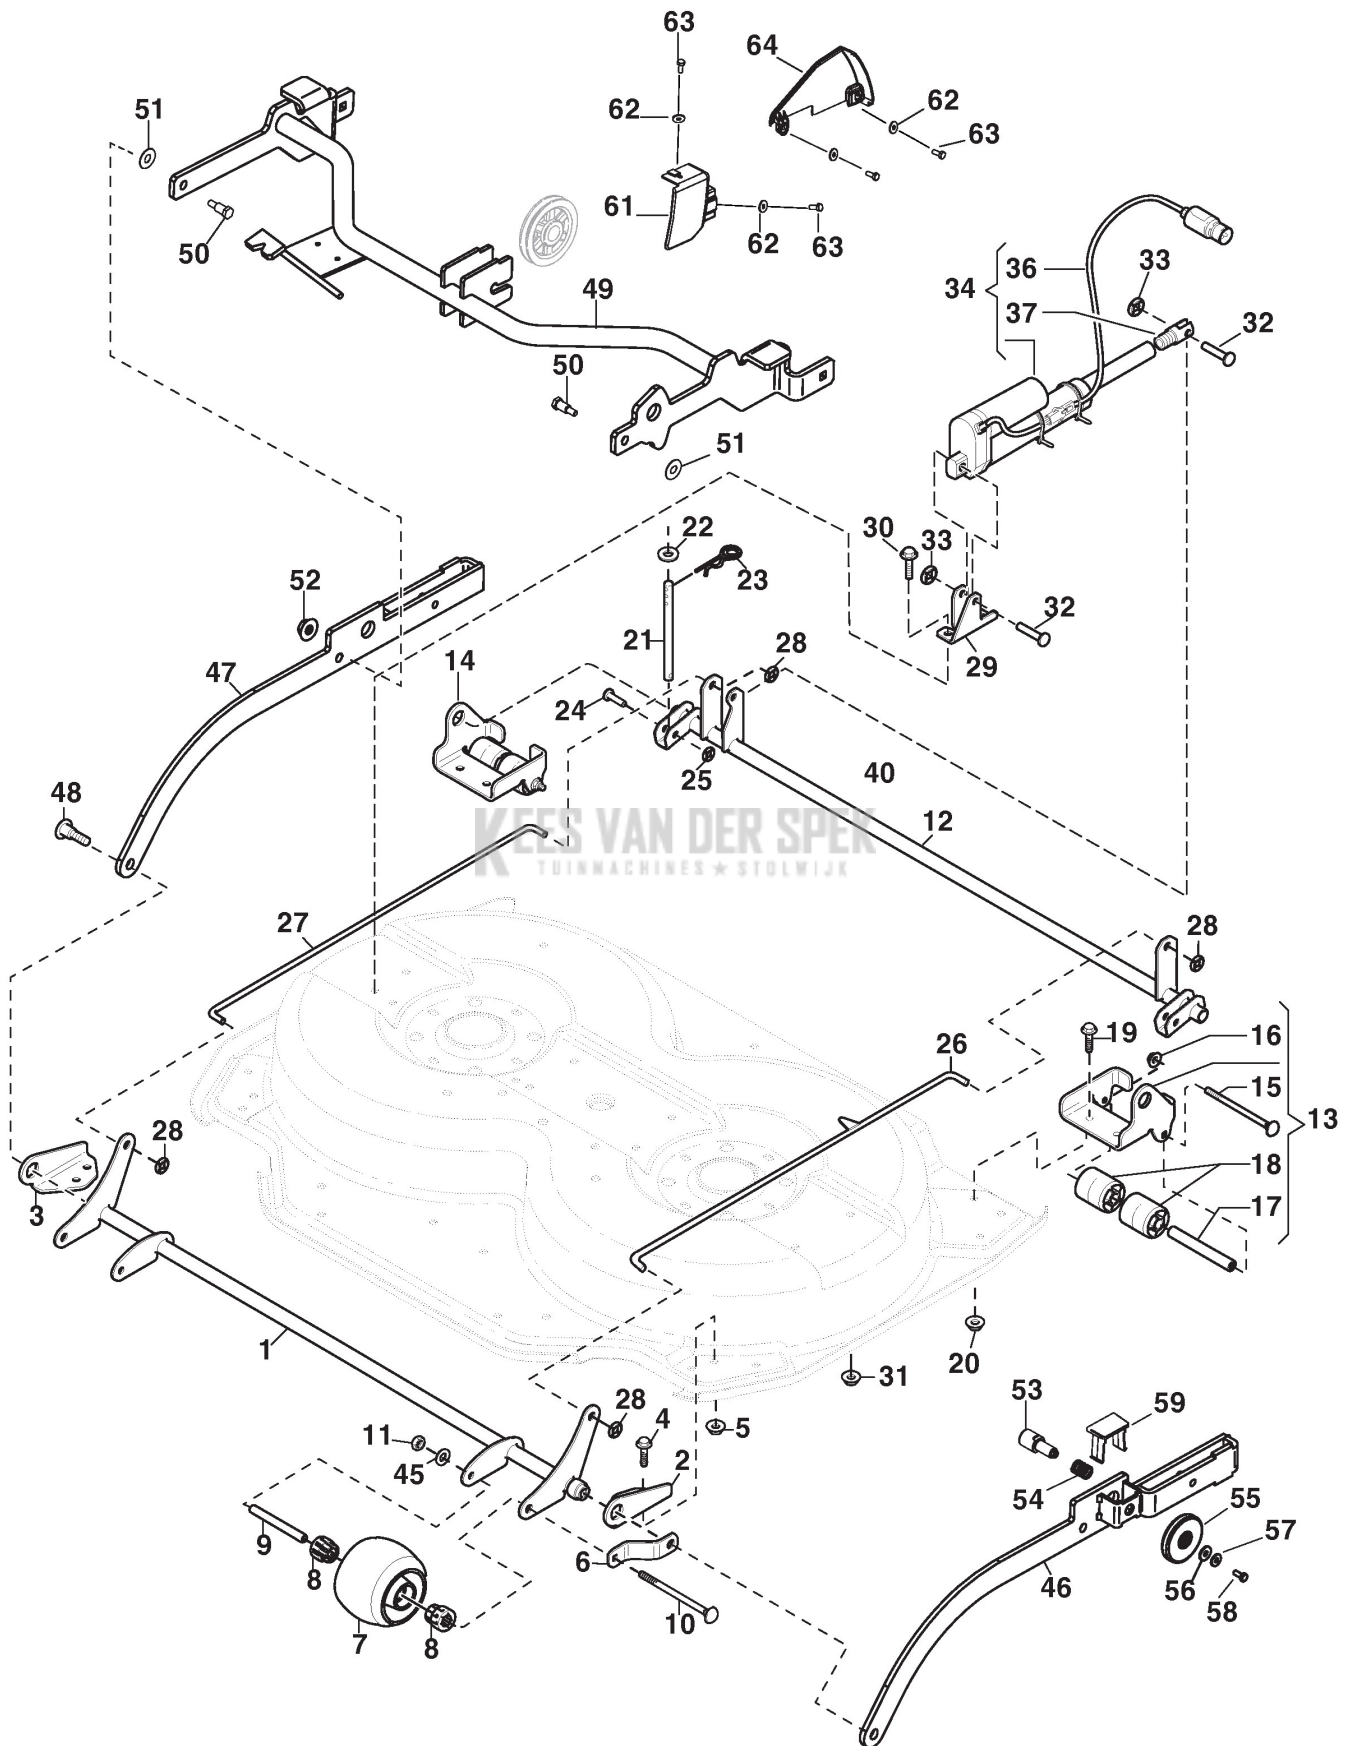

## Controls

Ref.nr.	Qty	Item number	Description	Notes	From	Up to
1	1	1134-6275-01	Front Axle-Yellow			
2	1	1134-6214-01	Bracket Front-Lh (Yellow)			
3	1	1134-6214-02	Bracket Front-Rh (Yellow)			
4	4	112800815/0	Screw			
5	4	112154220/0	Nut			
6	2	387318275/0	Guide-Grey			
7	2	1134-4284-01	Wheel			
8	4	1134-4319-01	Bearing			
9	2	1134-4318-01	Wheel Axle			
10	2	9897-0813-02	Screw			
11	2	112155000/0	Nut			
12	1	1134-6197-01	Rear Axle-Yellow			
13	1	1134-6282-01	Roller-Lh W.Bracket			
14	1	1134-6282-02	Roller-Rh W.Bracket			
15	1	9897-0813-02	Screw			
16	1	112154220/0	Nut			
17	1	1134-4318-01	Wheel Axle			
18	1	1134-9126-01	Support Rollers	Sats 2 st/kit of 2		
19	4	112800815/0	Screw			
20	4	112154220/0	Nut			
21	2	137510321/0	Pin			
22	2	9699-0104-02	Washer			
23	2	9598-2001-02	Spring Pin			
24	2	9646-0098-22	Rivet			
25	2	112604899/0	Crown Fastener			
26	1	387000311/0	Push Rod, Left			
27	1	137033107/0	Push Rod, Right			
28	4	112604903/0	Washer			
29	1	1134-6192-01	Bracket			
30	2	112800815/0	Screw			
31	2	112154220/0	Nut			
32	2	9646-0098-22	Rivet			
33	2	112604899/0	Crown Fastener			
34	1	118001004/1	Electric Lifter			
36	1	387149301/0	Cable			
37	1	1134-6373-01	Rod End			
45	2	9699-0028-02	Washer			
46	1	387785237/0	Grey Mower Deck Arm, Left			
47	1	387106281/0	Grey Mower Deck Arm, Right			
48	2	1134-6279-01	Shoulder Bolt			
49	1	387800021/2	Rear Axle-Yellow			
50	2	137510305/1	Pin			
51	2	322672151/0	Antifriction Washer			
52	2	112154210/0	Nut			
53	1	137510306/0	Pin			
54	1	137430104/0	Spring	7 links		
55	1	137394203/0	Knob	12 links		
56	1	112523040/0	Washer			

## Controls

Ref.nr.	Qty	Item number	Description	Notes	From	Up to
57	1	112582101/0	Grower			
58	1	112727802/0	Screw			
59	1	337110339/0	Knob Locking Plate			
61	1	337060026/0	Belt cover			
62	4	112523040/0	Washer			
63	4	9893-0616-16	Screw			
64	1	337060027/0	Side cover			