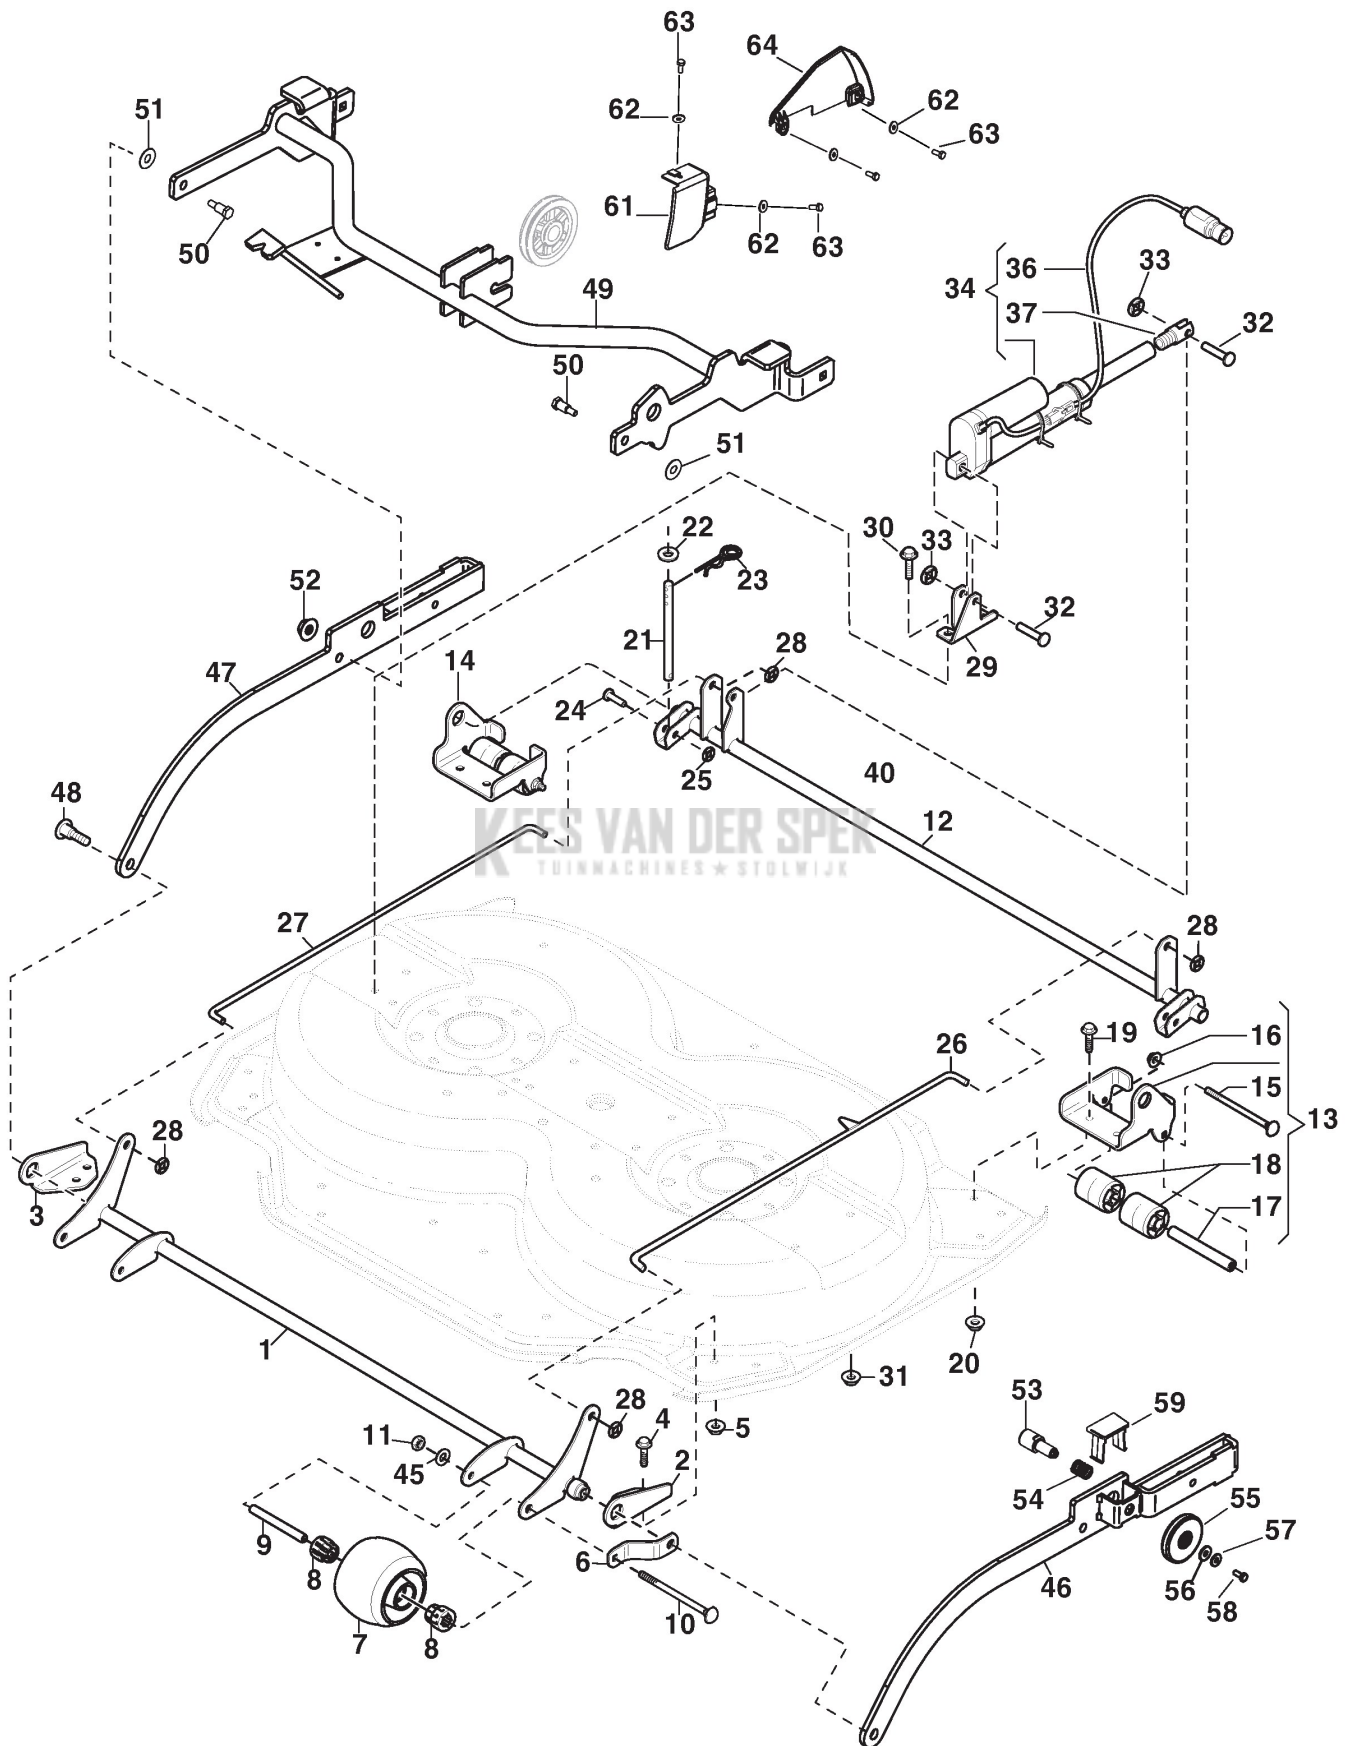

## Cuttingdeck PARK 95 COMBI EL QF (2019)

2D5809521/S16

## Controls

Ref.nr.	Qty	Item number	Description	Notes	From	Up to
1	1	1134-6275-01	Front Axle-Yellow			
2	1	1134-6214-01	Bracket Front-Lh (Yellow)			
3	1	1134-6214-02	Bracket Front-Rh (Yellow)			
4	4	112800815/0	Screw			
5	4	112154220/0	Nut			
6	2	387318275/0	Guide-Grey			
7	2	1134-4284-01	Wheel			
8	4	1134-4319-01	Bearing			
9	2	1134-4318-01	Wheel Axle			
10	2	9897-0813-02	Screw			
11	2	112155000/0	Nut			
12	1	1134-6197-01	Rear Axle-Yellow			
13	1	1134-6282-01	Roller-Lh W.Bracket			
14	1	1134-6282-02	Roller-Rh W.Bracket			
15	1	9897-0813-02	Screw			
16	1	112154220/0	Nut			
17	1	1134-4318-01	Wheel Axle			
18	1	1134-9126-01	Support Rollers	Sats 2 st/kit of 2		
19	4	112800815/0	Screw			
20	4	112154220/0	Nut			
21	2	137510321/0	Pin			
22	2	9699-0104-02	Washer			
23	2	9598-2001-02	Spring Pin			
24	2	9646-0098-22	Rivet			
25	2	112604899/0	Crown Fastener			
26	1	387000311/0	Push Rod, Left			
27	1	137033107/0	Push Rod, Right			
28	4	112604903/0	Washer			
29	1	1134-6192-01	Bracket			
30	2	112800815/0	Screw			
31	2	112154220/0	Nut			
32	2	9646-0098-22	Rivet			
33	2	112604899/0	Crown Fastener			
34	1	118001004/1	Electric Lifter			
36	1	387149301/0	Cable			
37	1	1134-6373-01	Rod End			
45	2	9699-0028-02	Washer			
46	1	387785237/0	Grey Mower Deck Arm, Left			
47	1	387106281/0	Grey Mower Deck Arm, Right			
48	2	1134-6279-01	Shoulder Bolt			
49	1	387800021/2	Rear Axle-Yellow			
50	2	137510305/1	Pin			
51	2	322672151/0	Antifriction Washer			
52	2	112154210/0	Nut			
53	1	137510306/0	Pin			
54	1	137430104/0	Spring	7 links		
55	1	137394203/0	Knob	12 links		
56	1	112523040/0	Washer			

## Controls

Ref.nr.	Qty	Item number	Description	Notes	From	Up to
57	1	112582101/0	Grower			
58	1	112727802/0	Screw			
59	1	337110339/0	Knob Locking Plate			
61	1	337060026/0	Belt cover			
62	4	112523040/0	Washer			
63	4	9893-0616-16	Screw			
64	1	337060027/0	Side cover			