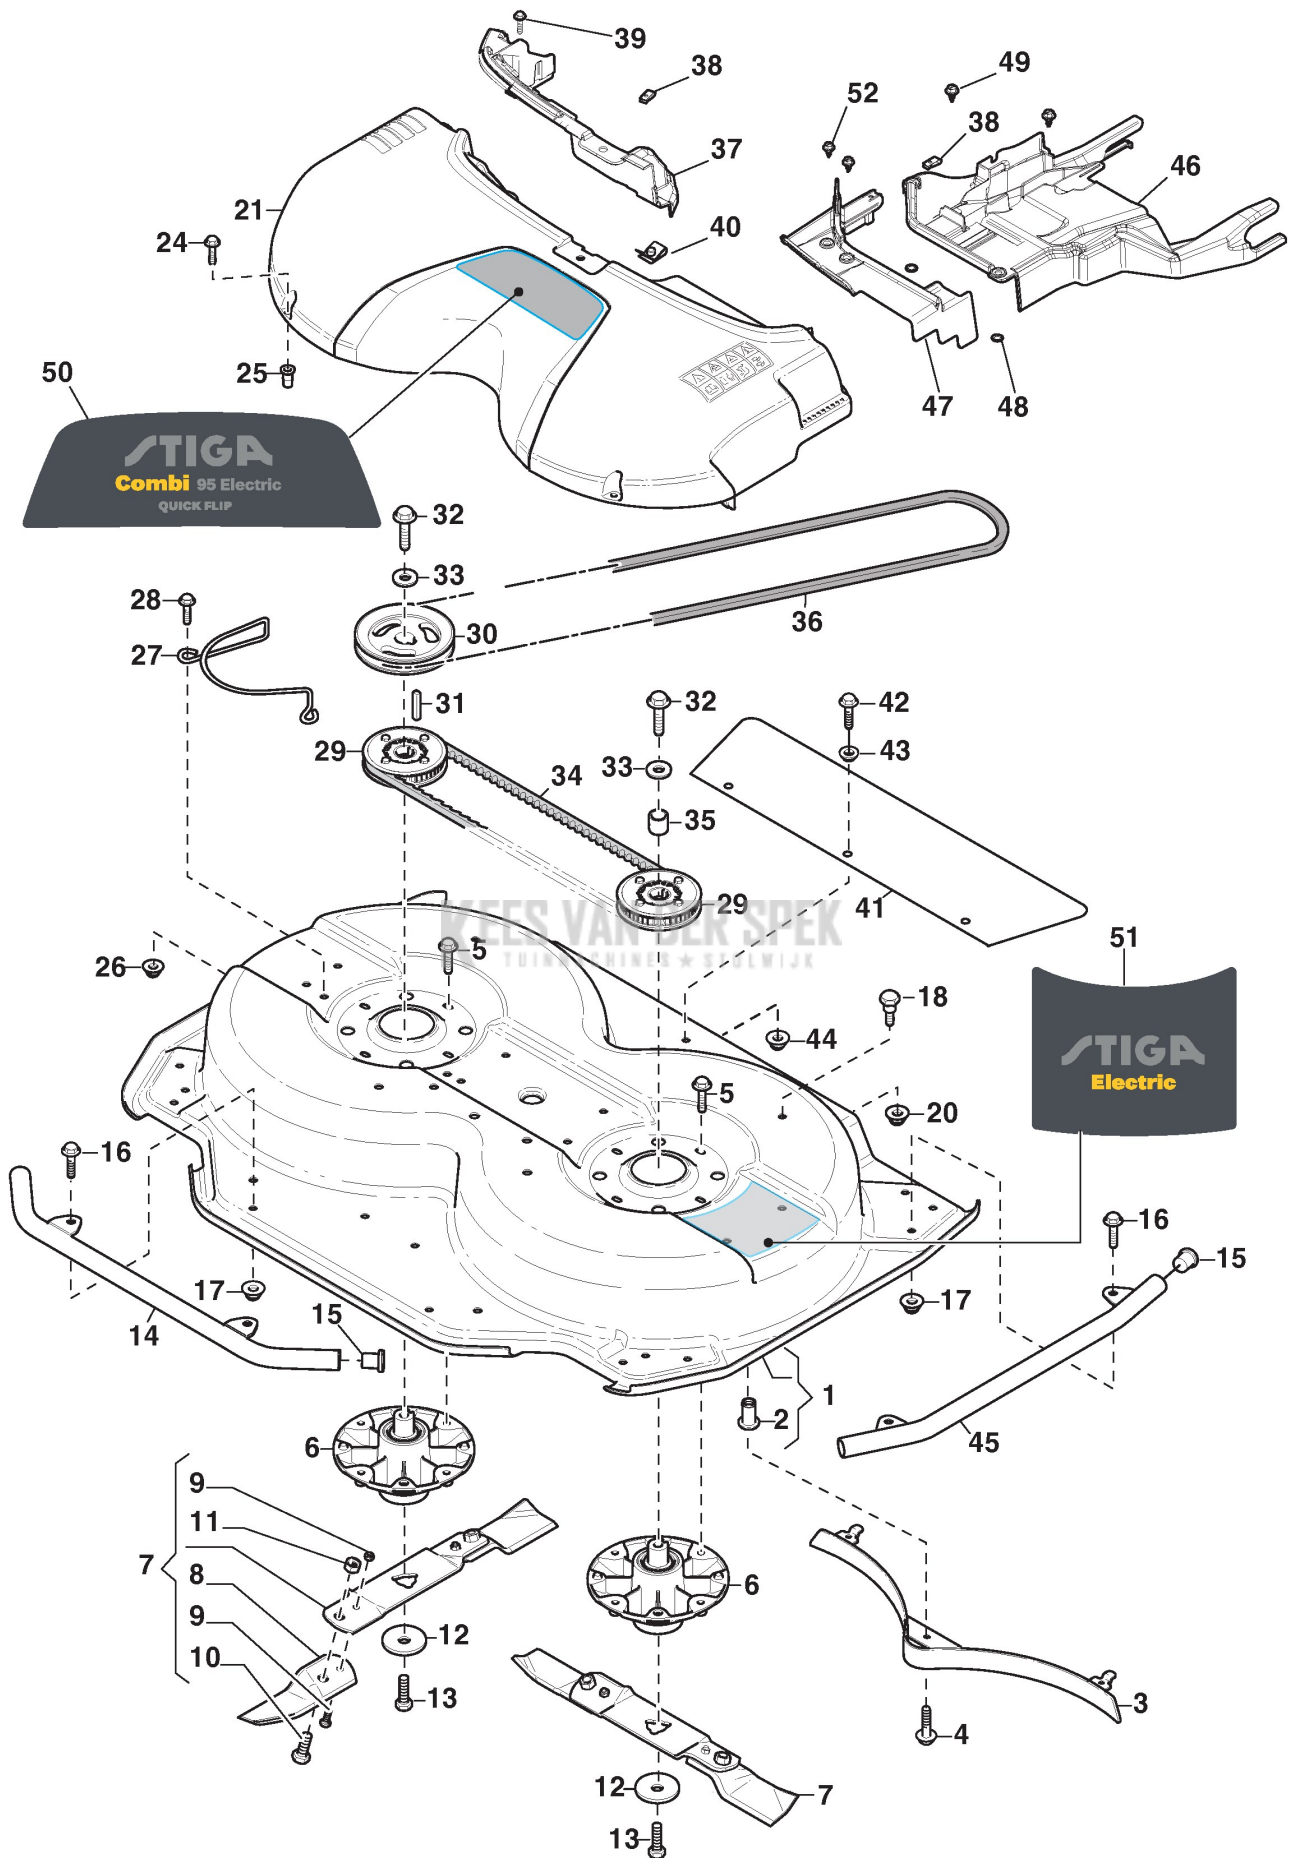

Transmission and Blades

Ref.nr.	Qty	Item number	Description	Notes	From	Up to
1	1	387561501/0	Casing-Yellow 95C			
2	3	1134-5595-01	Nut			
3	1	1134-6229-01	Mulch Plug 95C			
4	1	9959-0820-16	Screw			
5	8	9945-0825-16	Screw			
6	2	387203000/0	Shaft Flange Assy			
7	1	1134-9117-01	Blade Bar Assy (95C)	Sats 2 st/kit of 2		
8	1	1134-9119-01	Blade Kit Assy	2 knivar/2 blade tips		
9	1	1134-9054-01	Shear Bolt Kit			
10	2	1134-6311-01	Bolt	7/16" UNF		
11	2	1134-6312-01	Nut	7/16" UNF		
12	2	1134-6211-01	Washer			
13	2	112692395/2	Screw			
14	1	387869259/0	Front Guard Tube-Grey			
15	6	9403-0025-80	End Plug, Grey			
16	6	112800815/0	Screw			
17	6	112154220/0	Nut			
18	2	1134-0240-01	Shoulder screw			
20	4	112154220/0	Nut			
21	1	337060031/0	Belt cover			
24	2	9945-0825-16	Screw			
25	2	1134-5595-01	Nut			
26	2	112154210/0	Nut			
27	1	1134-6429-01	Belt Guide			
28	2	9959-0820-16	Screw			
29	2	1134-6287-01	Toothed Pulley Assy			
30	1	1137-0011-01	Pulley	Ø = 161 mm		
31	1	9600-0168-01	Key			
32	2	112692395/2	Screw			
33	2	1134-5406-01	Washer			
34	1	1134-9183-02	Toothed Belt	Contains 135061512/0		
35	1	1134-5400-04	Spacer			
36	1	1134-9187-02	V-Belt	Contains 135062025/1		
37	1	337060020/0	Belt cover			
38	2	112437504/0	Plate			
39	1	112728440/0	Screw			
40	1	1134-4620-02	Nut			
41	1	1134-6281-02	Rubber Guard			
42	3	112800815/0	Screw			
43	3	1134-4185-01	Flange Washer			
44	2	112154220/0	Nut			
45	2	387869261/0	Side Guard Tube-Grey 95C			
46	1	337060021/1	Belt cover			
47	1	337600038/0	Belt Cover			
48	2	112604899/0	Crown Fastener			
49	4	125943011/0	Screw			
50	1	114369311/1	Label Combi 95 Electric Quick Flip			
51	1	114368564/1	Label Stiga Electric