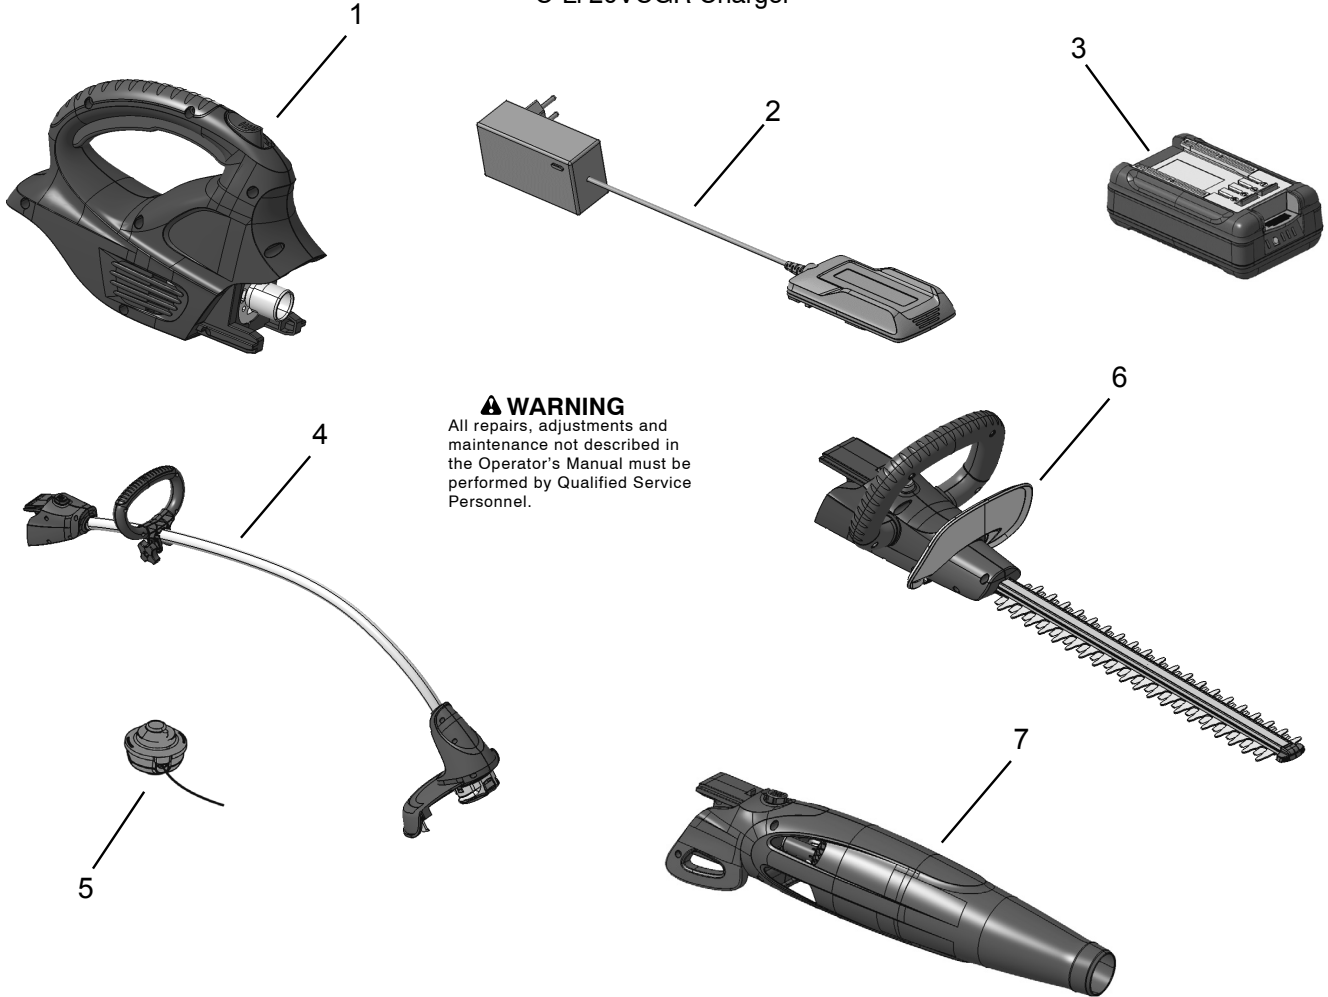

**NOTE :** Illustration may differ from actual model due to design changes.

Date	Replaces
2018-07-25	NEW

- C-Li 20V2N1 2-in-1 Interchangeable Combo
- C-Li 20V3N1 3-in-1 Interchangeable Combo
- C-Li 20VGTa Trimmer Attachment
- C-Li 20VGT Trimmer
- C-Li 20VHTa Hedge Trimmer Attachment
- C-Li 20VHT Hedge Trimmer
- C-Li 20VBa Blower Attachment
- C-Li 20VB Blower
- C-Li 20VPH Power Head
- B16-2025 Battery
- C-Li 20VCGR Charger

**⚠ WARNING**  
All repairs, adjustments and maintenance not described in the Operator's Manual must be performed by Qualified Service Personnel.

Ref.	Part No.	Description	Ref.	Part No.	Description	Ref.	Part No.	Description
1	967925200	Powerhead						
2	967913301	Charger (UK)						
	967913362	Charger (EU)						
3	967913201	Battery pack						
4	967864902	Grass trimmer attachment						
5	591048301	Spool and trimmer line complete						
6	967865002	Hedge trimmer attachment						
7	967865102	Blower attachment						