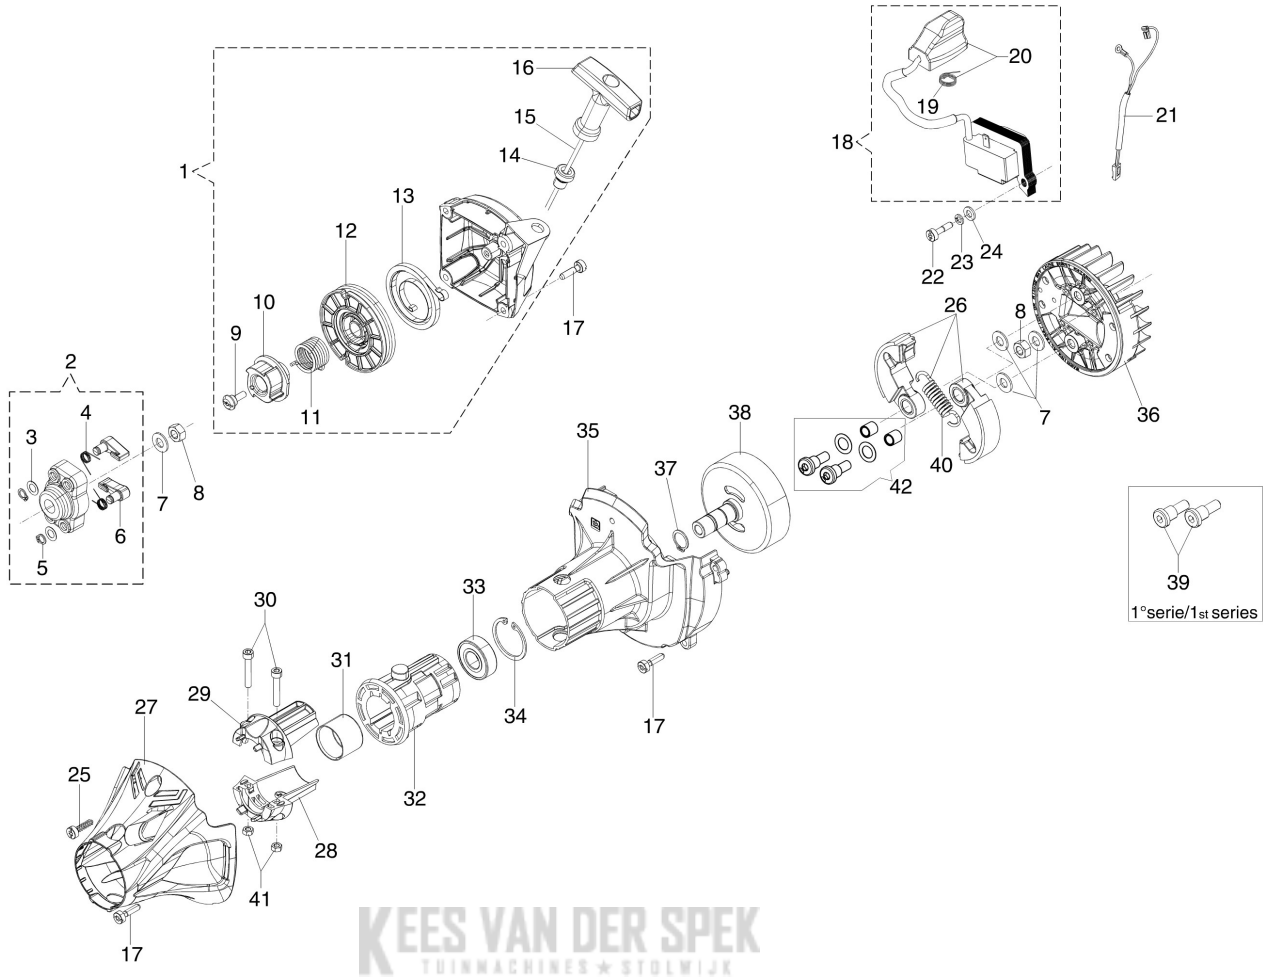

Illustratie Starter assy and clutch

KES VAN DER SPEK
TUINMACHINES * STOLWIJK

Illustratie Starter assy and clutch

Ref.Nu	Qty	Part number	Description	Validity from	Validity till	Notes	Bulletin
1	1	61380102A	Starter assy	SN 2497190001			BT3-134-05/17
2	2	61350142	Clutch driver				
3	2	3064010R	Washer				
4	2	4191017A	Spring				
5	2	3024007R	Ring				
6	2	61350145R	Pawl				
7	3	3818011AR	Washer				
8	1	3912009	Nut				
9	1	50160024	Screw		SN 2497189999		BT3-134-05/17
9	1	61350342R	Screw	SN 2497190001			BT3-134-05/17
10	1	61350204AR	Sprocket				
11	1	61350203BR	Spring				
12	1	61350139R	Starter pulley				
13	1	004000132R	Spring				
14	1	072700089R	Bushing				
15	1	4098073R	Starter rope				
16	1	61200015R	Starter handle				
17	9	3891048R	Screw				
18	1	2501006R	Ignition coil				
19	1	50050127	Spring				
20	1	61380060R	Cap and spring				
21	1	61250282AR	Cable				
22	2	3891046R	Screw				
23	2	3819006R	Washer				
24	2	3916006R	Washer				
25	1	3893060R	Screw				
26	1	4191153AR	Clutch				
27	1	61380005AR	Cover				
28	1	61250020R	Clamp				
29	1	61250019R	Clamp				
30	2	3801016R	Screw				
31	1	4196038R	Bushing				
32	1	61250023R	Sleeve				
33	1	3035042R	Bearing				
34	1	3025022R	Ring				
35	1	61380070R	Starter case				
36	1	61250014AR	Flywheel				
37	1	3024015R	Ring				
38	1	4191030R	Clutch drum				
39	2	4191027FR	Pin		SN 2467429999		BT3-136-11/17
40	1	4191028R	Spring				
41	2	3914003R	Nut				
42	2	61420020	Fitment system	SN 2467430001			BT3-136-11/17