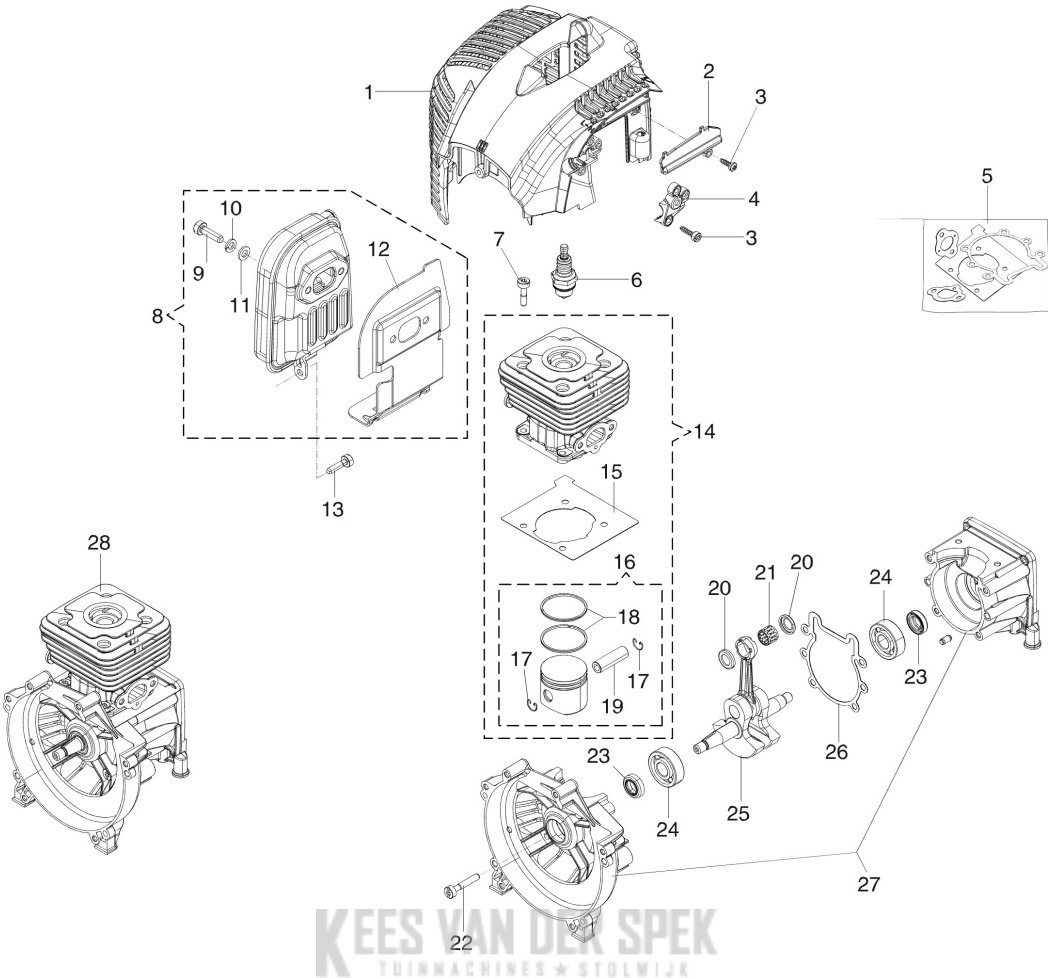

KEES VAN DER SPEK
TUINMACHINES ★ STOLWIJK

KEES VAN DER SPEK
TUINMACHINES * STOLWIJK

Illustratie Engine

Ref.Nu	Qty	Part number	Description	Validity from	Validity till	Notes	Bulletin
1	1	61420010R	Engine cover				
2	1	61380050R	Cover				
3	4	3960087AR	Screw				
4	1	61250250R	Stopper				
5	1	61202038BR	Gasket set				
6	1	3055115	Spark plug				
7	4	3891046R	Screw				
8	1	61380079AR	Muffler assy				
9	2	3891086R	Screw				
10	2	3819010R	Washer				
11	2	3916006R	Washer				
12	1	61380036AR	Deflector				
13	1	3891048R	Screw				
14	1	61212005B	Complete cylinder Ø38				
15	1	61350272R	Gasket				
16	1	61212004B	Piston assy Ø38				
17	2	004900061R	Ring				
18	2	4196166R	Piston ring				
19	1	50110047R	Piston pin				
20	2	50110043AR	Spacer				
21	1	50110044R	Bearing				
22	4	3891057R	Screw				
23	2	094000099R	Seal ring				
24	2	094000006R	Bearing				
25	1	61200001R	Crankshaft				
26	1	61200006AR	Gasket				
27	1	61350346	Crankcase assy				
28	1	61252075AR	Short block				