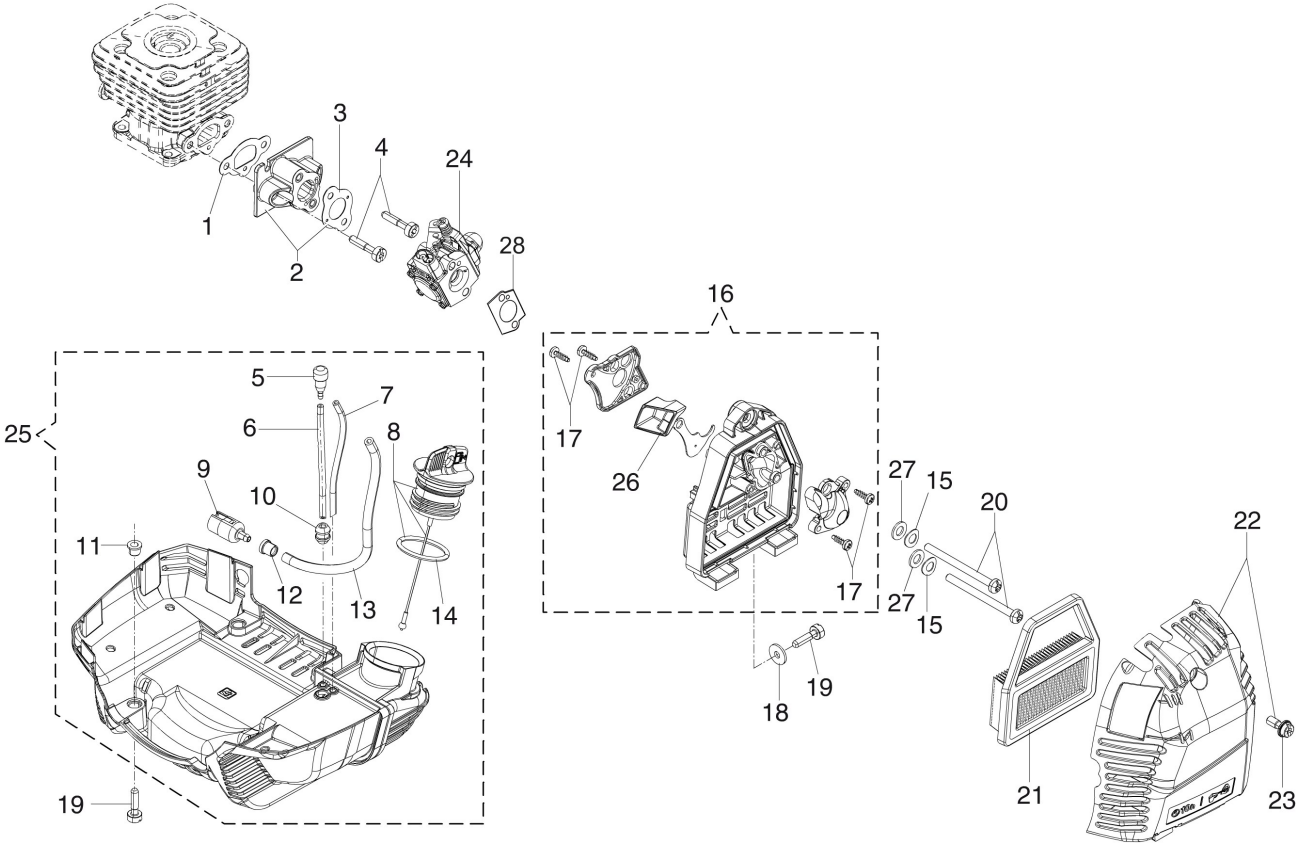

Illustratie Tank and air filter

KEES VAN DER SPEK
TUINMACHINES * STOLWIJK

Illustratie Tank and air filter

Ref.Nu	Qty	Part number	Description	Validity from	Validity till	Notes	Bulletin
1	1	61200019AR	Gasket				
2	1	61200198	Insulator				
3	1	61200196AR	Gasket				
4	2	3891050R	Screw				
5	1	61070011AR	Breather valve				
6	1	61380075R	Breather fuel pipe				
7	1	61250228R	Tube				
8	1	61380100	Tank cap				
9	1	094600450R	Fuel filter				
10	1	4161211R	Bush				
11	4	61380017R	Spacer				
12	1	61110162BR	Bushing				
13	1	4100378	Tube				
14	1	3049024R	Gasket				
15	2	3833073R	Washer				
16	1	61382040AR	Air filter support set				
17	4	3960087AR	Screw				
18	1	3918005R	Washer				
19	5	3891048R	Screw				
20	2	3891067R	Screw				
21	1	61380013R	Air filter				
22	1	61380099	Air filter cover				
23	1	61330040AR	Screw				
24	1	2318987R	Carburetor WT-1099				
25	1	61380114R	Complete tank				
26	1	61380074AR	Starter lever				
27	2	3916005R	Washer				
28	1	61350155R	Flange				

KEES VAN DER SPEK
TUINMACHINES ★ STOLWIJK