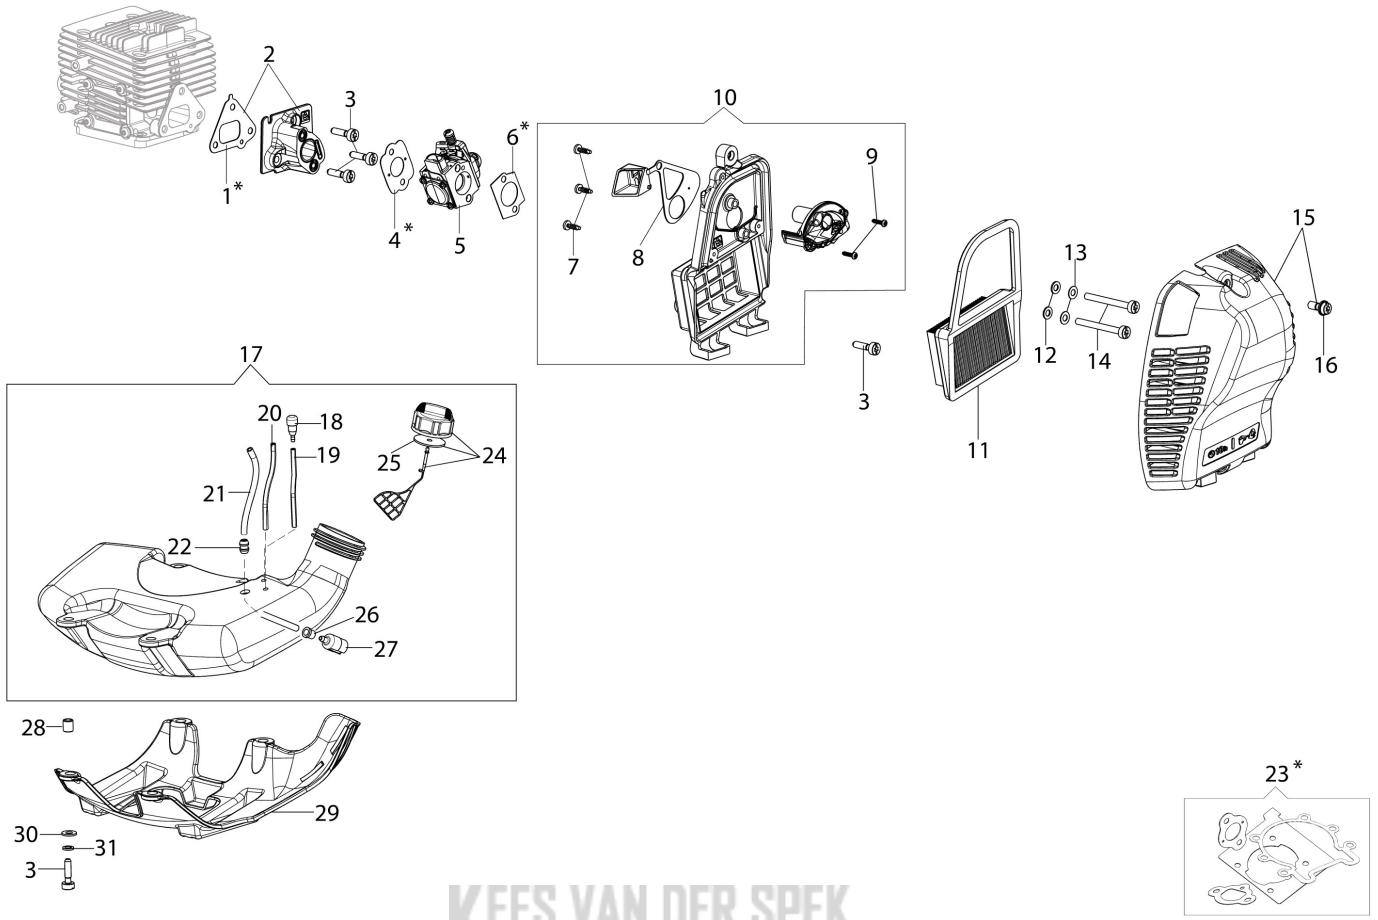

Illustratie Tank and air filter

Illustratie Tank and air filter

Ref.Nu	Qty	Part number	Description	Validity from	Validity till	Notes	Bulletin
1	1	61400007R	Gasket				
2	1	61400191	Insulator				
3	8	3891048R	Screw				
4	1	61400027R	Gasket				
5	1	2318662R	Carburetor				
6	1	61400056AR	Gasket				
7	3	3960087AR	Screw				
8	1	61400123BR	Starter lever				
9	2	3960145R	Screw				
10	1	61400203R	Air filter support set				
11	1	61400075R	Air filter				
12	2	3916005R	Washer				
13	2	3833073R	Washer				
14	2	3891063R	Screw				
15	1	61400184	Air filter cover				
16	1	61330040AR	Screw				
17	1	61402035R	Complete tank				
18	1	61070011AR	Breather valve				
19	1	61380075R	Breather fuel pipe				
20	1	61380112R	Tube				
21	1	4159008	Tube				
22	1	4161211R	Bush				
23	1	61400183	Gasket set				
24	1	61070079AR	Tank cap				
25	1	61070006R	Gasket				
26	1	61110162BR	Bushing				
27	1	50010218R	Fuel filter				
28	1	61070015R	Spacer				
29	1	61400077R	Support				
30	4	3918010R	Washer				
31	4	3819006R	Washer				

KEES VAN DER SPEK
TUINMACHINES ★ STOLWIJK