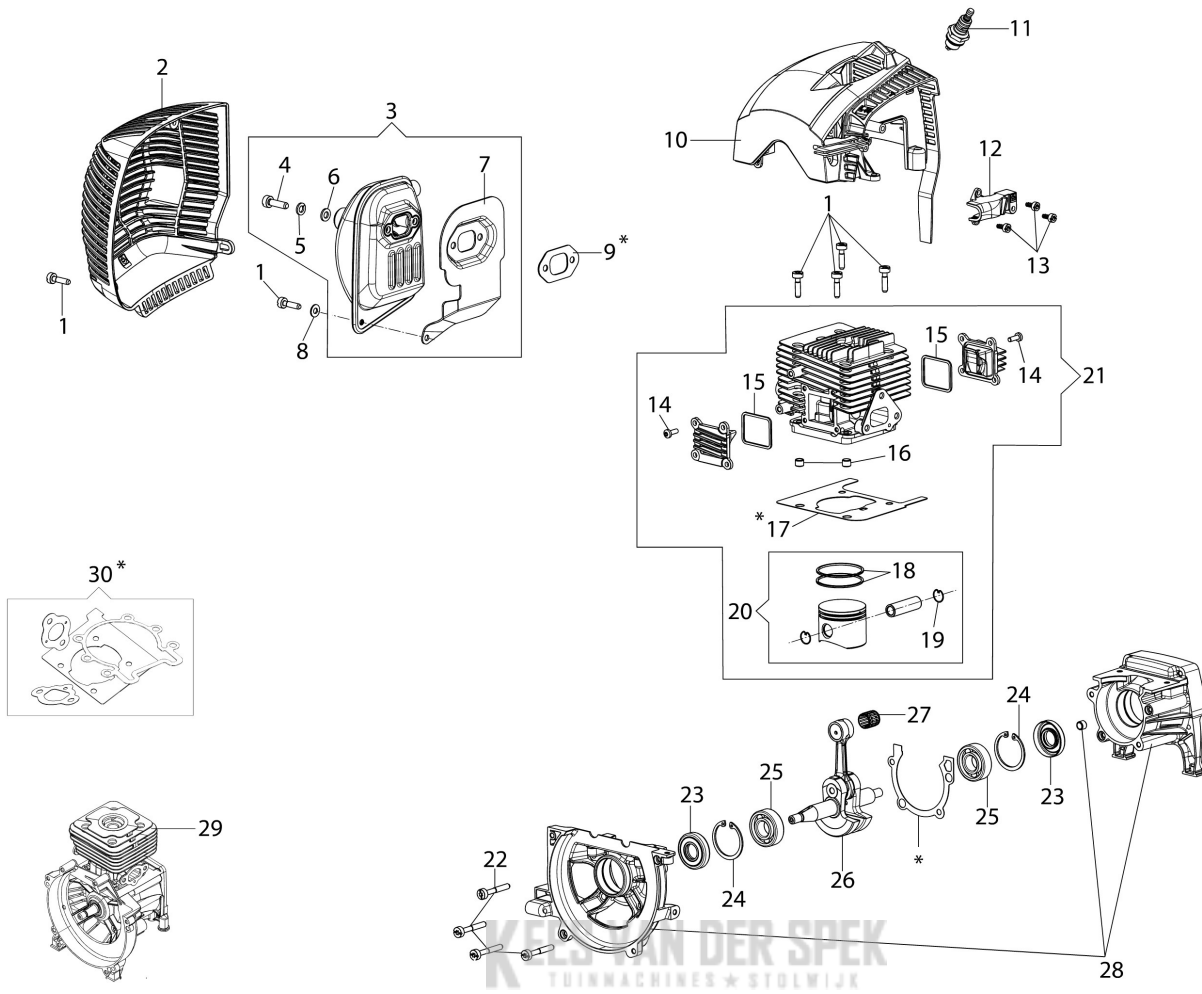

## Illustratie Engine

---

Ref.Nu	Qty	Part number	Description	Validity from	Validity till	Notes	Bulletin
1	7	3891048R	Screw				
2	1	61400033AR	Muffler cover				
3	1	61402053AR	Muffler assy				
4	2	3891086R	Screw				
5	2	3819010R	Washer				
6	2	3916006R	Washer				
7	1	61400038BR	Deflector				
8	1	3819006R	Washer				
9	1	61400097AR	Gasket				
10	1	61400140R	Cylinder cover				
11	1	3055118	Spark plug				
12	1	61400071AR	Cover				
13	3	3893016AR	Screw				
14	8	3991009R	Screw				
15	1	61400005R	Gasket				
16	6	4138242R	Bushing				
17	1	61400016R	Gasket				
18	2	50080013R	Piston ring Ø45				
19	1	006000012R	Piston pin				
20	1	61400182	Piston assy				
21	1	61400181	Complete cylinder Ø45				
22	4	3891054R	Screw				
23	2	3050001R	Seal ring				
24	2	3025022R	Ring				
25	2	3034012R	Bearing				
26	1	61400039R	Crankshaft				
27	1	026400017R	Bearing				
28	1	61400010AR	Crankcase assy				
29	1	61400194R	Short block				
30	1	61400183	Gasket set				