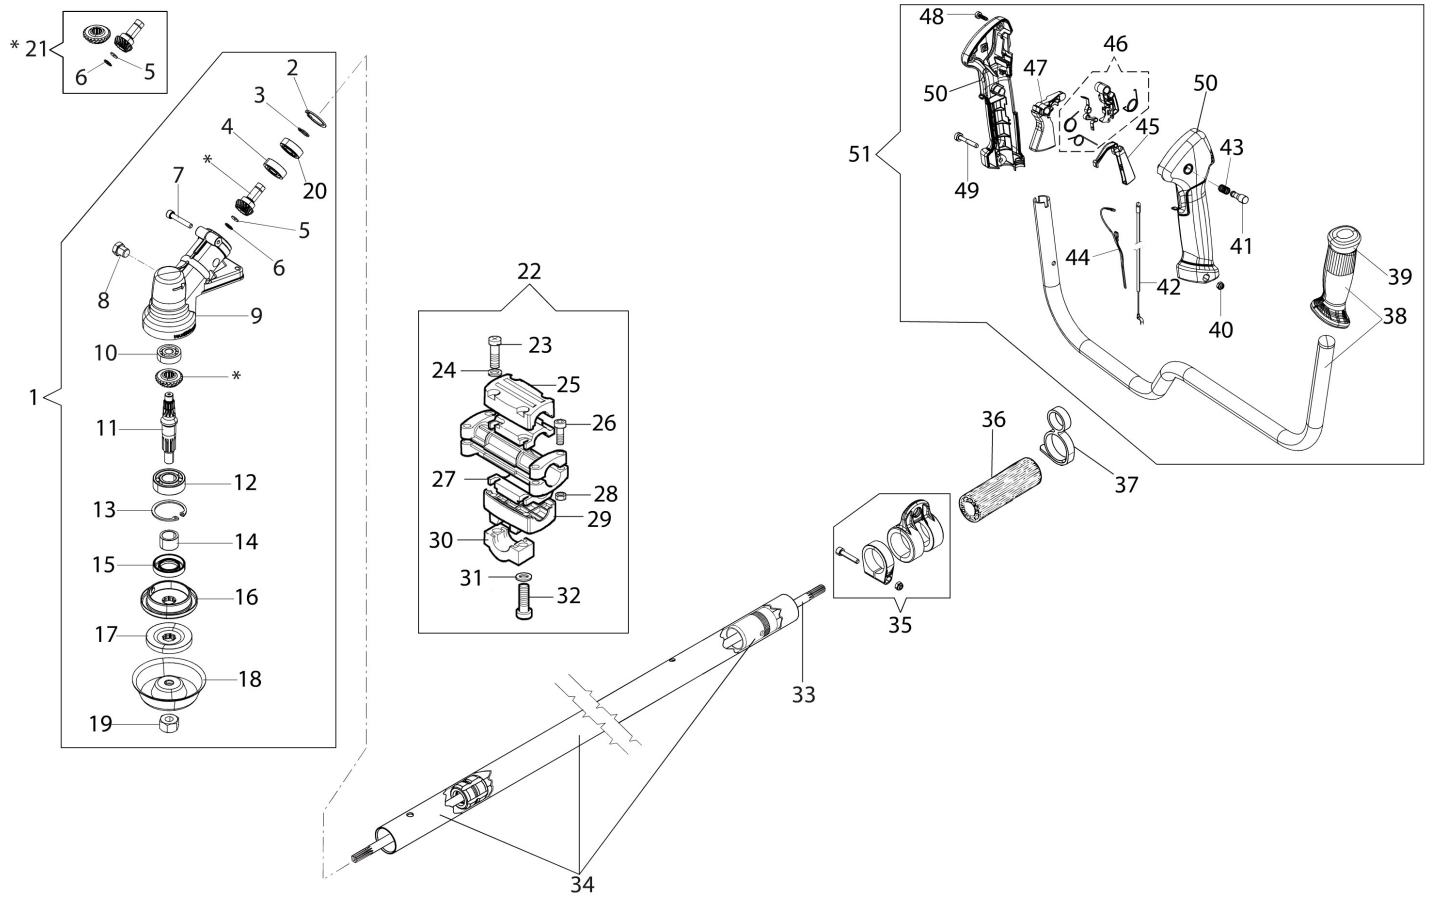

KEES VAN DER SPEK
TUINMACHINES * STOLWIJK

Illustratie Transmission

Ref.Nu	Qty	Part number	Description	Validity from	Validity till	Notes	Bulletin
1	1	61112072BR	Kegelradantrieb Ø32				
2	1	3024012R	Snap ring				
3	1	3024012R	Snap ring				
4	1	3034019R	Bearing				
5	1	4138311A	Ring				
6	1	3025009	Ring				
7	1	3801016R	Screw				
8	1	61040071R	Cap				
9	1	61110063AR	Gear case				
10	1	3034218R	Bearing				
11	1	61110072R	Shaft				
12	1	3034012R	Bearing				
13	1	3025022R	Ring				
14	1	4138668	Spacer				
15	1	3050023R	Seal ring				
16	1	4191247R	Hub				
17	1	4179088R	Flange				
18	1	61110074R	Guard				
19	1	61110075R	Nut				
20	1	3035023R	Bearing				
21	1	61112058	Bevel gear set				
22	1	61112166R	Complete clamp				
23	4	3801017R	Screw				
24	4	3819006R	Washer				
25	1	61110249R	Cover				
26	4	3801015R	Screw				
27	2	4098800BR	Insert				
28	4	3914003R	Nut				
29	1	61110250R	Hub				
30	1	61110251R	Clamp				
31	2	3819010R	Washer				
32	2	3801026R	Screw				
33	1	4098116R	Drive shaft				
34	1	61400187R	Tube Ø32				
35	1	4174108R	Band				
36	1	4095033AR	Knob				
37	1	61170132R	Grommet				
38	1	61110205R	Handle and knob				
39	1	61040140R	Knob				
40	1	3914003R	Nut				
41	1	56550185R	Button				
42	1	61400092R	Throttle cable				
43	1	4100098BR	Spring				
44	1	61400098R	Cable				
45	1	61370114R	Lever				
46	1	61370294	Lever group