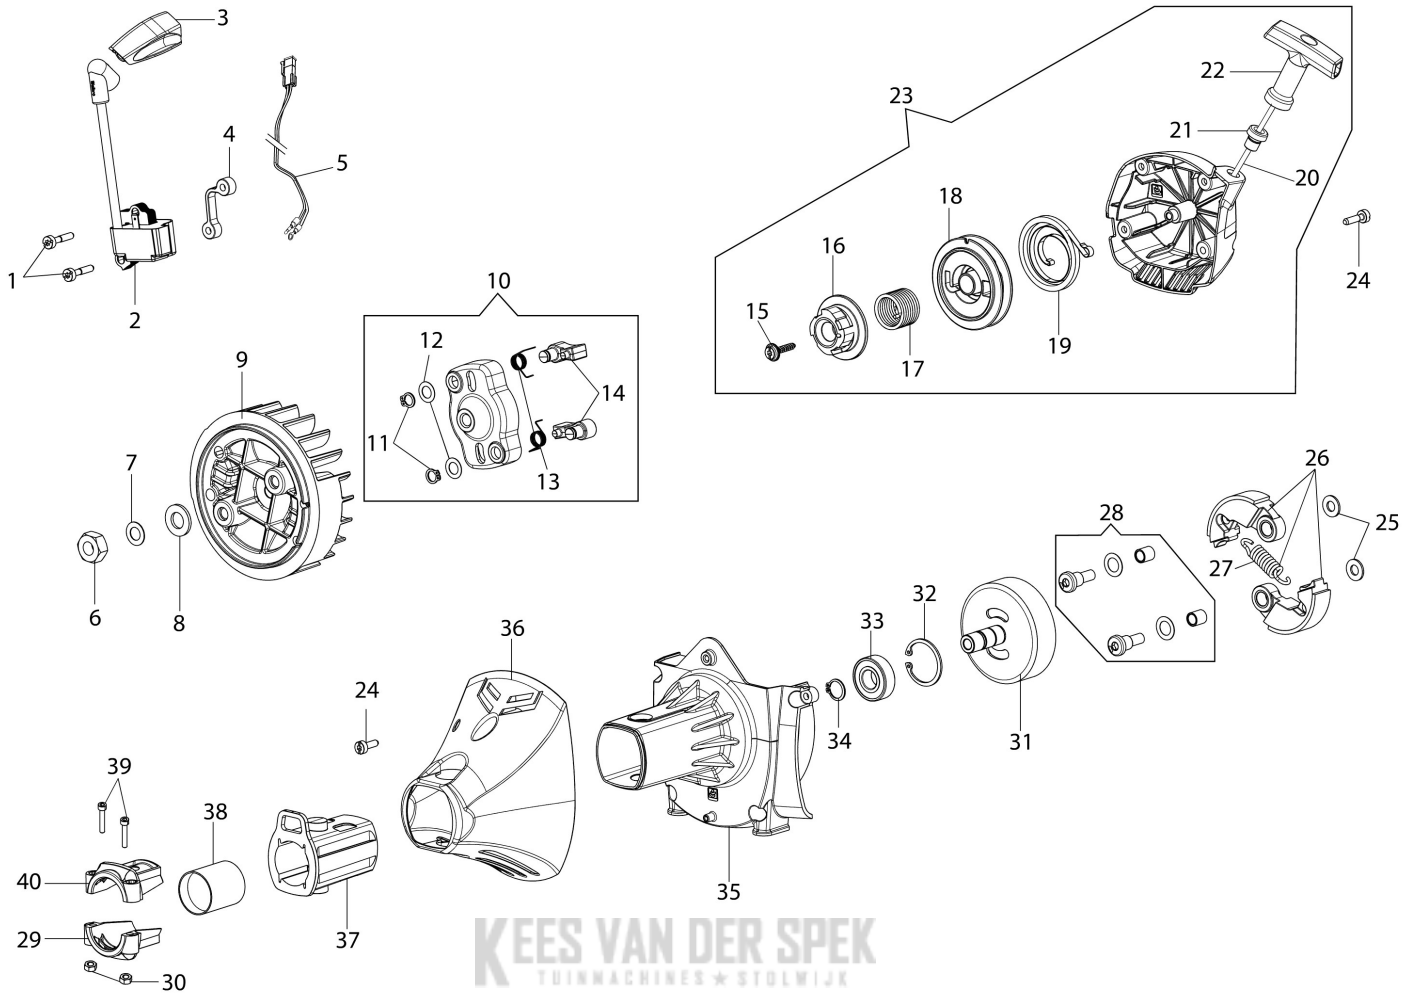

Illustratie Ignition system

KEES VAN DER SPEK
TUINMACHINES * STOLWIJK

Illustratie Ignition system

Ref.Nu	Qty	Part number	Description	Validity from	Validity till	Notes	Bulletin
1	2	3891053R	Screw				
2	1	2501007R	Ignition coil				
3	1	61400070R	Spark plug cap				
4	1	61400040R	Spacer				
5	1	61250282AR	Cable				
6	1	004000142R	Nut				
7	1	3833080R	Washer				
8	1	3916009R	Washer				
9	1	61400087R	Flywheel				
10	1	61402007R	Clutch driver				
11	2	3024007R	Ring				
12	2	3064010R	Washer				
13	2	61400024R	Spring				
14	2	61400023R	Pawl				
15	1	3893063R	Screw				
16	1	61400022R	Sprocket				
17	1	61400021R	Spring				
18	1	61400020R	Starter pulley				
19	1	004000132R	Spring				
20	1	4098073R	Starter rope				
21	1	072700089R	Bushing				
22	1	61200015R	Starter handle				
23	1	61402023R	Starter assy				
24	4	3891048R	Screw				
25	2	3818011AR	Washer				
26	1	61380123	Clutch				
27	1	4191028R	Spring				
28	1	61420020	Fitment system				
29	1	61040017R	Adaptor				
30	2	3914003R	Nut				
31	1	61250105R	Clutch drum				
32	1	3025022R	Ring				
33	1	3035042R	Bearing				
34	1	3024015R	Ring				
35	1	61400055AR	Starter case				
36	1	61400094AR	Guard				
37	1	61040010R	Sleeve				
38	1	61400135R	Bushing				
39	2	3801016R	Screw				
40	1	61040017R	Adaptor				

KES VAN DER SPEK
TUINMACHINES ★ STOLWIJK