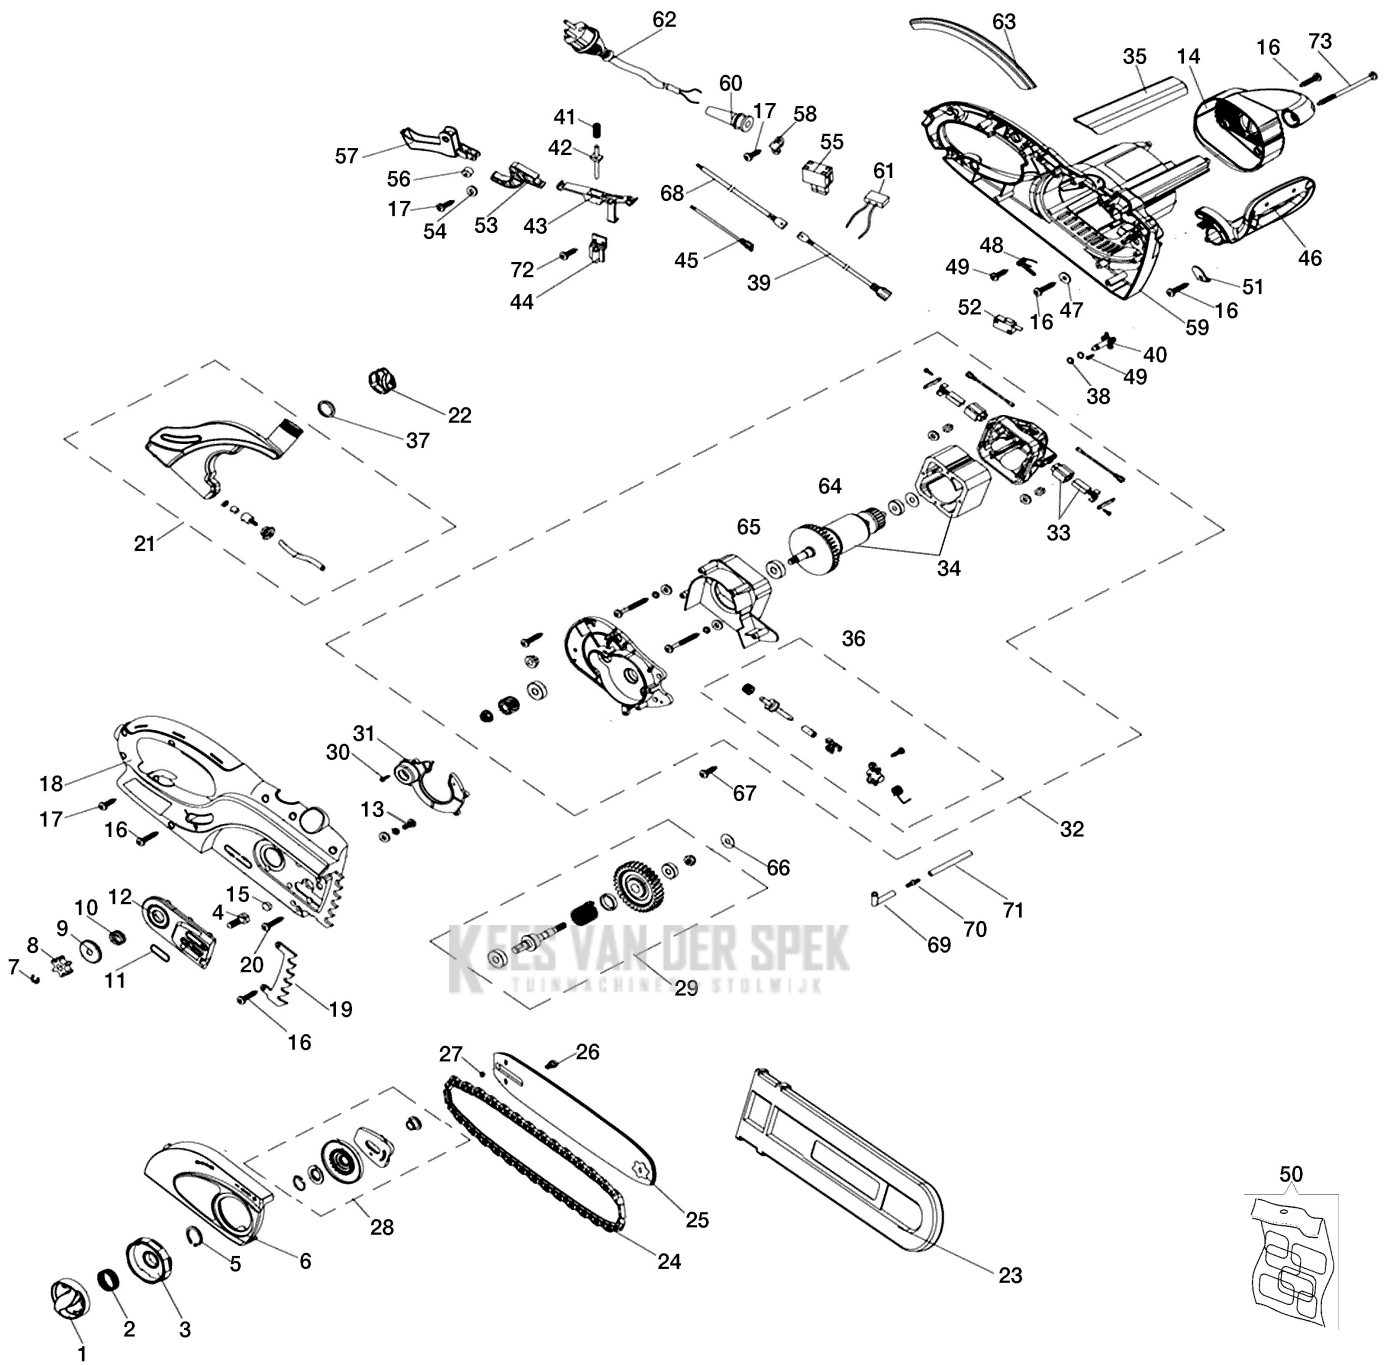

MT 2000 E Electricsaw

Documenten

[Complete illustrated parts list](#)

KEES VAN DER SPEK
TUINMACHINES ★ STOLWIJK

Illustratie Complete illustrated parts list

Ref.Nu	Qty	Part number	Description	Validity from	Validity till	Notes	Bulletin
1	1	51030040	Knob				
2	1	YT000001	Spring				
3	1	51030039	Support				
4	1	YT000054	Screw				
5	1	YT000003	Ring				
6	1	51030038	Chain cover				
7	1	YT000004	Snap ring				
8	1	YT000005	Sprocket				
9	1	YT000006	Oil seal				
10	1	YT000007	Spring				
11	1	YT000008	Oil seal				
12	1	YT000009	Support				
13	6	YT000010	Screw				
14	1	51030036	Cover				
15	1	YT000012	Buffer				
16	16	094600041AR	Screw				
17	4	YT000014	Screw				
18	1	51030002	Right cover				
19	1	YT000015	Plate				
20	1	YT000016	Screw				
21	1	YT000017	Tank				
22	1	51030037	Tank cap				
23	1	1144043R	Bar cover - 40 cm				
24	1	30629528	Efco chain .3/8" x .050" (1,3mm)				
25	1	50052019R	Bar 16" - 41 cm				
26	1	YT000020	Chain tensioner screw				
27	1	YT000019	Ring				
28	1	YT000021	Chain tensioner kit				
29	1	YT000022	Crankshaft set				
30	4	YT000023	Screw				
31	1	YT000024	Dust shield				
32	1	YT000025	Electric motor				
33	1	51030147	Complete brush				
34	1	51030146	Stator kit				
35	1	51030041	Guard				
36	1	YT000029	Pump assy				
37	1	YT000055	Washer				
38	2	YT000031	Ring				
39	1	YT000032	Wire				
40	1	YT000033	Connector				
41	1	YT000034	Spring				
42	1	YT000035	Brake rod				
43	1	YT000036	Support				
44	1	YT000037	Governor				
45	1	YT000061	Wire				