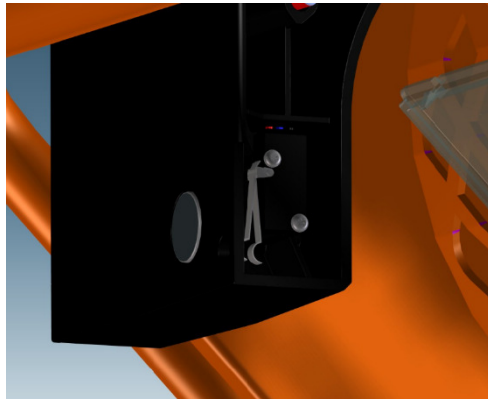

## Maestro City & Maestro Country

Common specifications:

- More comfortable grid fixing
- Sliding safety flap (no screws or tools)

- Removable funnel
- Better transport handles

**ELIET NEW** : 2017

## Maestro City & Maestro Country

Common specifications:

- Contacts integrated in the chassis

- Magnetic contact for bag
- Better sliding collecting bag

**ELIET NEW** : 2017