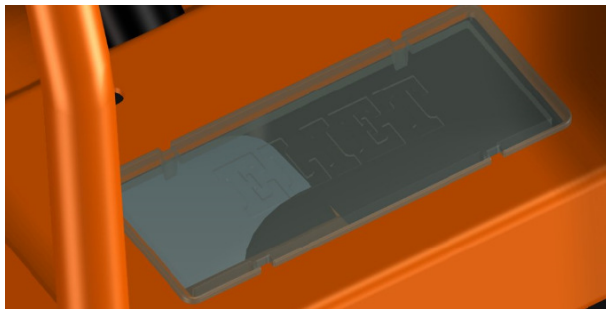

ELIET NEW : 2017

ELIET[®]
In harmony with nature

NEW MAESTRO SHREDDERS

Maestro Country

KEES VAN DER SPEK
TUINMACHINES * STOLWIJK

Replaces the current model

Specifications :

- 12 Knives (ResistTM/6)
- Shreddable Timber diam. : 4 cm
- Shredding technology : Eliet Chopping principle
- Chopping speed (cuts/min) : 36.000
- Engine : B&S XR 950 (208 cc)
- Engine mounting : mounted on silent blocks
- Rotor support: anti vibrations level

- Funnel 5 cm wider and longer
- With handle for better grip

ELIET NEW : 2017

ELIET[®]
In harmony with nature

Maestro City & Maestro Country

Common specifications:

- More comfortable grid fixing
- Sliding safety flap (no screws or tools)

- Removable funnel
- Better transport handels

ELIET NEW : 2017

Maestro City & Maestro Country

Common specifications:

KEES VAN DER SPEK
TUINMACHINES * STOLWIJK

- Contacts integrated in the chassis

- Magnetic contact for bag
- Better sliding collecting bag

ELIET NEW : 2017

Maestro City & Maestro Country

Common specifications:

KEES VAN DER SPEK
TUINMACHINES * STOLWIJK

ELIET[®]
In harmony with nature

- Visor; control filling the bag

- Great feet with rubber sole for better stability