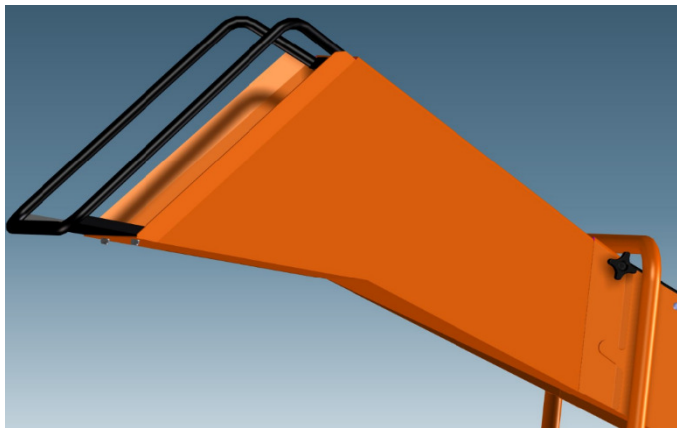

- Funnel 5 cm wider and longer
- With handle for better grip

ELIET NEW : 2017

ELIET[®]
In harmony with nature

Maestro City & Maestro Country

Common specifications:

- More comfortable grid fixing
- Sliding safety flap (no screws or tools)

- Removable funnel
- Better transport handels

ELIET NEW : 2017

Maestro City & Maestro Country

Common specifications:

KEES VAN DER SPEK
TUINMACHINES * STOLWIJK

- Contacts integrated in the chassis

- Magnetic contact for bag
- Better sliding collecting bag