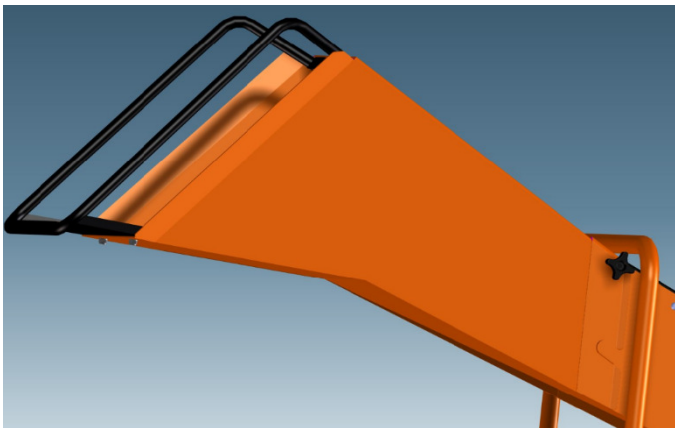

- Funnel 5 cm wider and longer
- With handle for better grip

**ELIET NEW** : 2017

## Maestro City & Maestro Country

Common specifications:

- More comfortable grid fixing
- Sliding safety flap (no screws or tools)

- Removable funnel
- Better transport handles

**ELIET NEW** : 2017