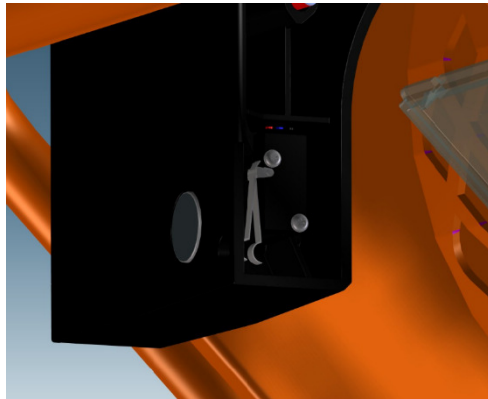

ELIET NEW : 2017

ELIET[®]
In harmony with nature

NEW MAESTRO SHREDDERS

Maestro Country

KEES VAN DER SPEK
TUINMACHINES * STOLWIJK

Replaces the current model

Specifications :

- 12 Knives (ResistTM/6)
- Shreddable Timber diam. : 4 cm
- Shredding technology : Eliet Chopping principle
- Chopping speed (cuts/min) : 36.000
- Engine : B&S XR 950 (208 cc)
- Engine mounting : mounted on silent blocks
- Rotor support: anti vibrations level

- Collecting bag capacity : 80 l
- Feed height : 120 cm

ELIET NEW : 2017

Maestro City & Maestro Country

Common specifications:

Maestro City and Country are available in electric version 380 V

- Polymer shredding chamber wall, for a better cutting efficiency
- Sound insulation in the funnel

- Funnel 5 cm wider and longer
- With handle for better grip

ELIET NEW : 2017

ELIET[®]
In harmony with nature

Maestro City & Maestro Country

Common specifications:

- More comfortable grid fixing
- Sliding safety flap (no screws or tools)

- Removable funnel
- Better transport handels

ELIET NEW : 2017

Maestro City & Maestro Country

Common specifications:

KEES VAN DER SPEK
TUINMACHINES * STOLWIJK

- Contacts integrated in the chassis

- Magnetic contact for bag
- Better sliding collecting bag