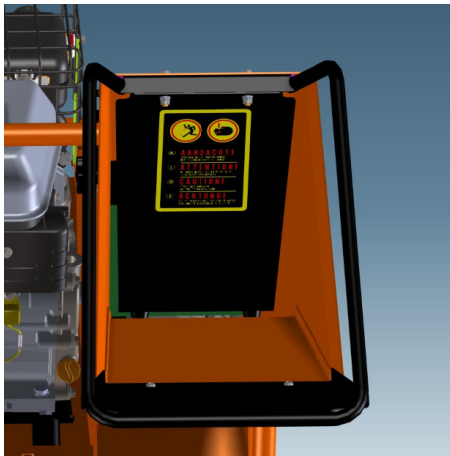

- Funnel 5 cm wider and longer
- With handle for better grip