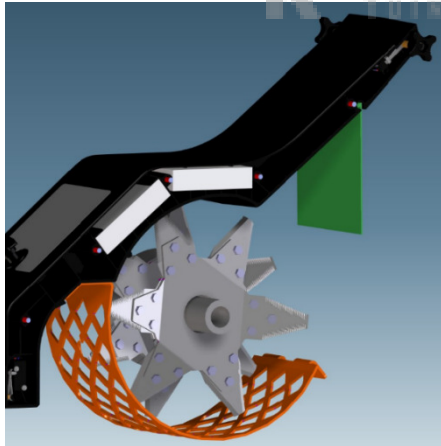

1200 mm

ELIET NEW : 2017

ELIET[®]
In harmony with nature

NEW MAESTRO SHREDDERS

Maestro City **KEES VAN DER SPEK**
TUINMACHINES * STOLWIJK

Replaces : Primo

Specifications :

- 12 Knives (ResistTM/6)
- Shreddable Timber diam. : 4 cm
- Shredding technology : Eliet Chopping principle
- Chopping speed (cuts/min) : 36.000
- Engine : B&S XR 750 (160 cc)
- Engine support : fix
- Rotor carrier : unsupported axis
- Collecting bag capacity : 60 l
- Feed height : 105 cm

ELIET NEW : 2017

ELIET[®]
In harmony with nature

NEW MAESTRO SHREDDERS

Maestro Country

KEES VAN DER SPEK
TUINMACHINES * STOLWIJK

Replaces the current model

Specifications :

- 12 Knives (ResistTM/6)
- Shreddable Timber diam. : 4 cm
- Shredding technology : Eliet Chopping principle
- Chopping speed (cuts/min) : 36.000
- Engine : B&S XR 950 (208 cc)
- Engine mounting : mounted on silent blocks
- Rotor support: anti vibrations level

- Collecting bag capacity : 80 l
- Feed height : 120 cm

ELIET NEW : 2017

Maestro City & Maestro Country

Common specifications:

Maestro City and Country are available in electric version 380 V

- Polymer shredding chamber wall, for a better cutting efficiency
- Sound insulation in the funnel

- Funnel 5 cm wider and longer
- With handle for better grip

ELIET NEW : 2017

ELIET[®]
In harmony with nature

Maestro City & Maestro Country

Common specifications:

- More comfortable grid fixing
- Sliding safety flap (no screws or tools)