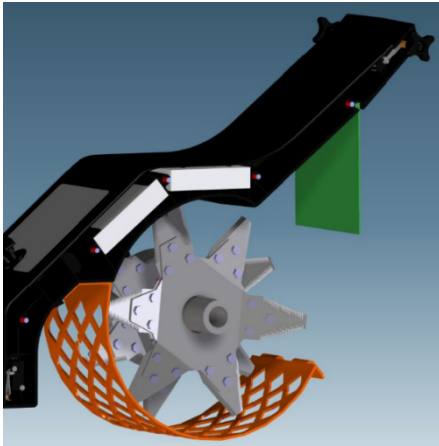

- Collecting bag capacity : 80 l
- Feed height : 120 cm

**ELIET NEW** : 2017

## Maestro City & Maestro Country

Common specifications:

Maestro City and Country are available in electric version 380 V

- Polymer shredding chamber wall, for a better cutting efficiency
- Sound insulation in the funnel

- Funnel 5 cm wider and longer
- With handle for better grip

**ELIET NEW** : 2017

## Maestro City & Maestro Country

Common specifications:

- More comfortable grid fixing
- Sliding safety flap (no screws or tools)

- Removable funnel
- Better transport handles

**ELIET NEW** : 2017