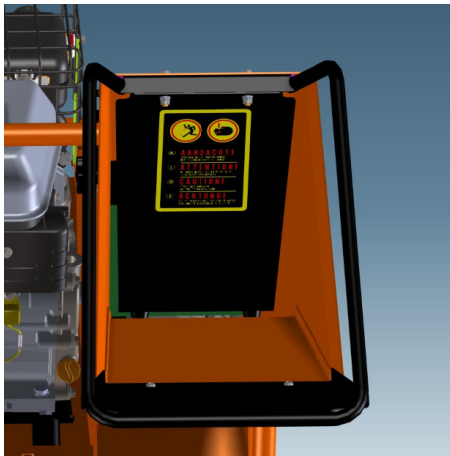

## **NEW MAESTRO SHREDDERS**

Maestro City

Replaces : Primo

Specifications :

- 12 Knives (Resist<sup>TM</sup>/6)
- Shreddable Timber diam. : 4 cm
- Shredding technology : Eliet Chopping principle
- Chopping speed (cuts/min) : 36.000
- Engine : B&S XR 750 (160 cc)
- Engine support : fix
- Rotor carrier : unsupported axis
- Collecting bag capacity : 60 l
- Feed height : 105 cm

## **NEW MAESTRO SHREDDERS**

Maestro Country

Replaces the current model

Specifications :

- 12 Knives (Resist<sup>TM</sup>/6)
- Shreddable Timber diam. : 4 cm
- Shredding technology : Eliet Chopping principle
- Chopping speed (cuts/min) : 36.000
- Engine : B&S XR 950 (208 cc)
- Engine mounting : mounted on silent blocks
- Rotor support: anti vibrations level

- Collecting bag capacity : 80 l
- Feed height : 120 cm

**ELIET NEW** : 2017

## Maestro City & Maestro Country

Common specifications:

Maestro City and Country are available in electric version 380 V

- Polymer shredding chamber wall, for a better cutting efficiency
- Sound insulation in the funnel