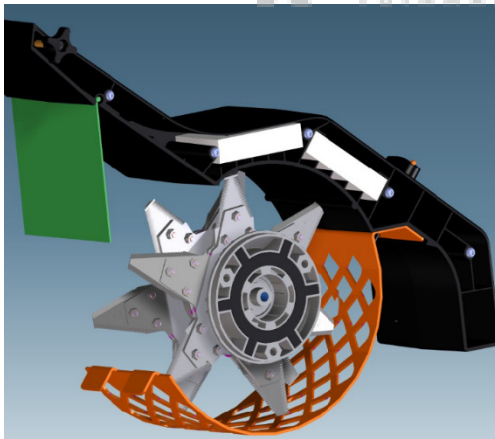

1200 mm

ELIET NEW : 2017

ELIET[®]
In harmony with nature

NEW MAESTRO SHREDDERS

Maestro City **KEES VAN DER SPEK**
TUINMACHINES * STOLWIJK

Replaces : Primo

Specifications :

- 12 Knives (ResistTM/6)
- Shreddable Timber diam. : 4 cm
- Shredding technology : Eliet Chopping principle
- Chopping speed (cuts/min) : 36.000
- Engine : B&S XR 750 (160 cc)
- Engine support : fix
- Rotor carrier : unsupported axis
- Collecting bag capacity : 60 l
- Feed height : 105 cm

ELIET NEW : 2017

ELIET[®]
In harmony with nature

NEW MAESTRO SHREDDERS

Maestro Country

KEES VAN DER SPEK
TUINMACHINES * STOLWIJK

Replaces the current model

Specifications :

- 12 Knives (ResistTM/6)
- Shreddable Timber diam. : 4 cm
- Shredding technology : Eliet Chopping principle
- Chopping speed (cuts/min) : 36.000
- Engine : B&S XR 950 (208 cc)
- Engine mounting : mounted on silent blocks
- Rotor support: anti vibrations level

- Collecting bag capacity : 80 l
- Feed height : 120 cm

ELIET NEW : 2017

Maestro City & Maestro Country

Common specifications:

Maestro City and Country are available in electric version 380 V

- Polymer shredding chamber wall, for a better cutting efficiency
- Sound insulation in the funnel

- Funnel 5 cm wider and longer
- With handle for better grip

ELIET NEW : 2017

ELIET[®]
In harmony with nature

Maestro City & Maestro Country

Common specifications:

- More comfortable grid fixing
- Sliding safety flap (no screws or tools)