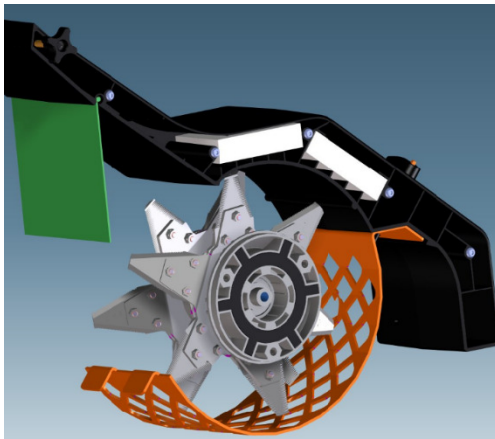

Maestro City & Maestro Country

Common specifications:

Maestro City and Country are available in electric version 380 V

- Polymer shredding chamber wall, for a better cutting efficiency
- Sound insulation in the funnel