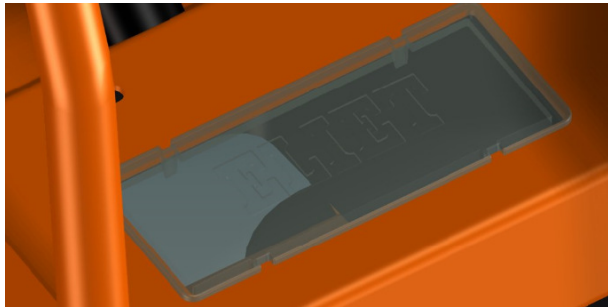

ELIET NEW : 2017

Maestro City & Maestro Country

ELIET®
In harmony with nature

Common specifications:

- Visor; control filling the bag