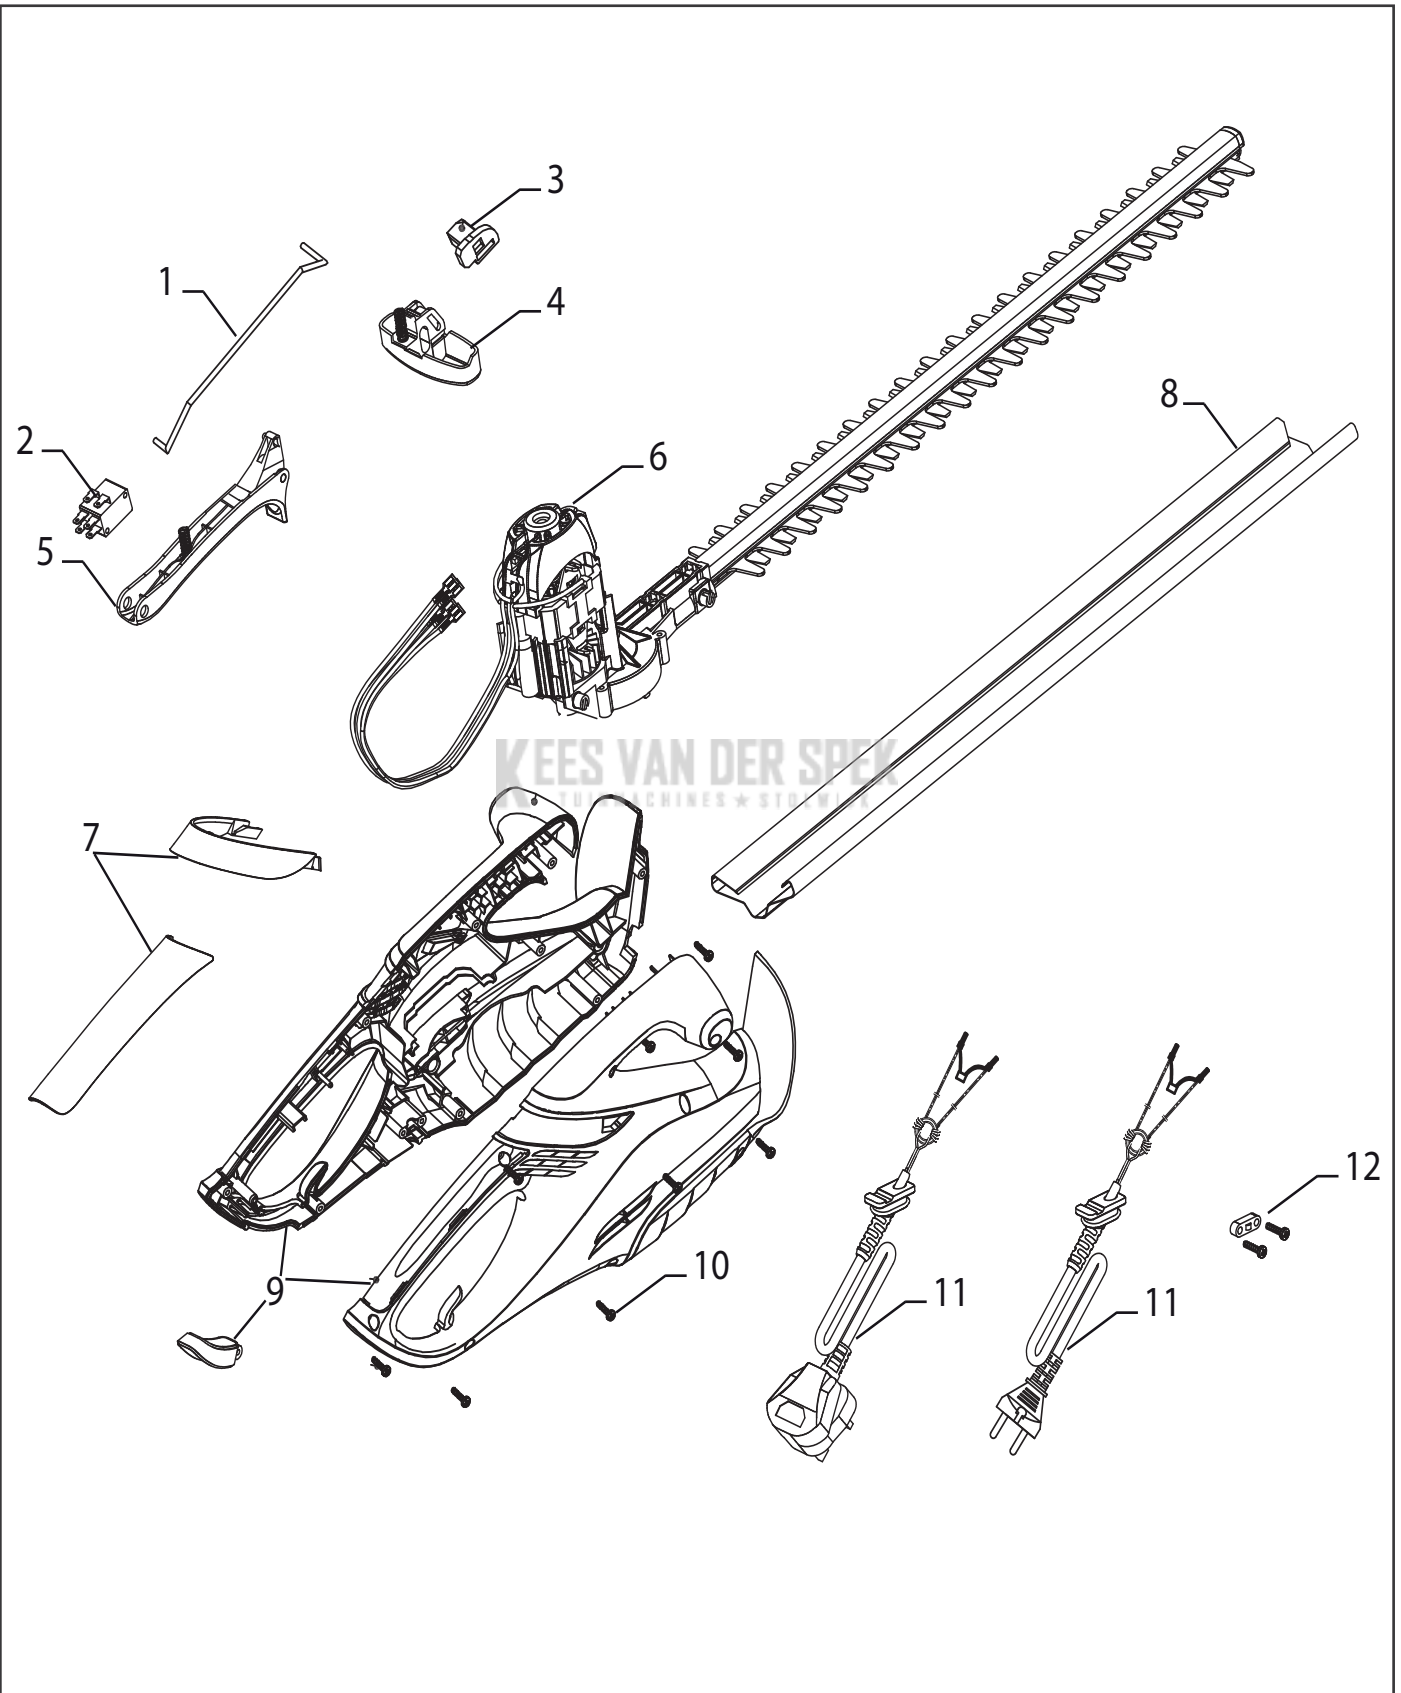

IPL, Flymo, EasiCut 460, 9671028-01, 9671028-62
IPL, Flymo, EasiCut 520, 9671029-01, 9671029-62
AP1612002 replacing AP 1608004

Publication Number

IPL, Flymo, EasiCut 460, 9671028-01, 9671028-62

IPL, Flymo, EasiCut 520, 9671029-01, 9671029-62

AP1612002 replacing AP 1608004

Publication Number

Item	Part Number	Description	Qty	Note
1	589 45 76-01	CONNECTING ROD	1	
2	589 45 85-01	SWITCH	1	
3	589 45 78-01	BLOCK INSERT	1	
4	589 45 75-01	TRIGGER ASSY FRONT	1	
5	589 45 77-01	TRIGGER ASSY INC. SPRING	1	
6	589 46 14-01	MOTOR AND BLADE ASSY 460	1	Easicut 460
6	589 46 15-01	MOTOR AND BLADE ASSY 520	1	Easicut 520
7	589 45 58-01	HANDLE COVERS	1	
8	510 79 17-00	BLADE COVER 60CM	1	
9	589 46 12-01	CLAMSHELL KIT	1	
10	510 79 23-00	SCREW KIT PK 10	9	Pack of 10
11	589 45 79-01	CABLE ASSY UK	1	UK
11	590 10 45-01	CABLE ASSY EUR	1	Euro
12	510 79 21-00	CABLE CLAMP AND SCREWS	1	