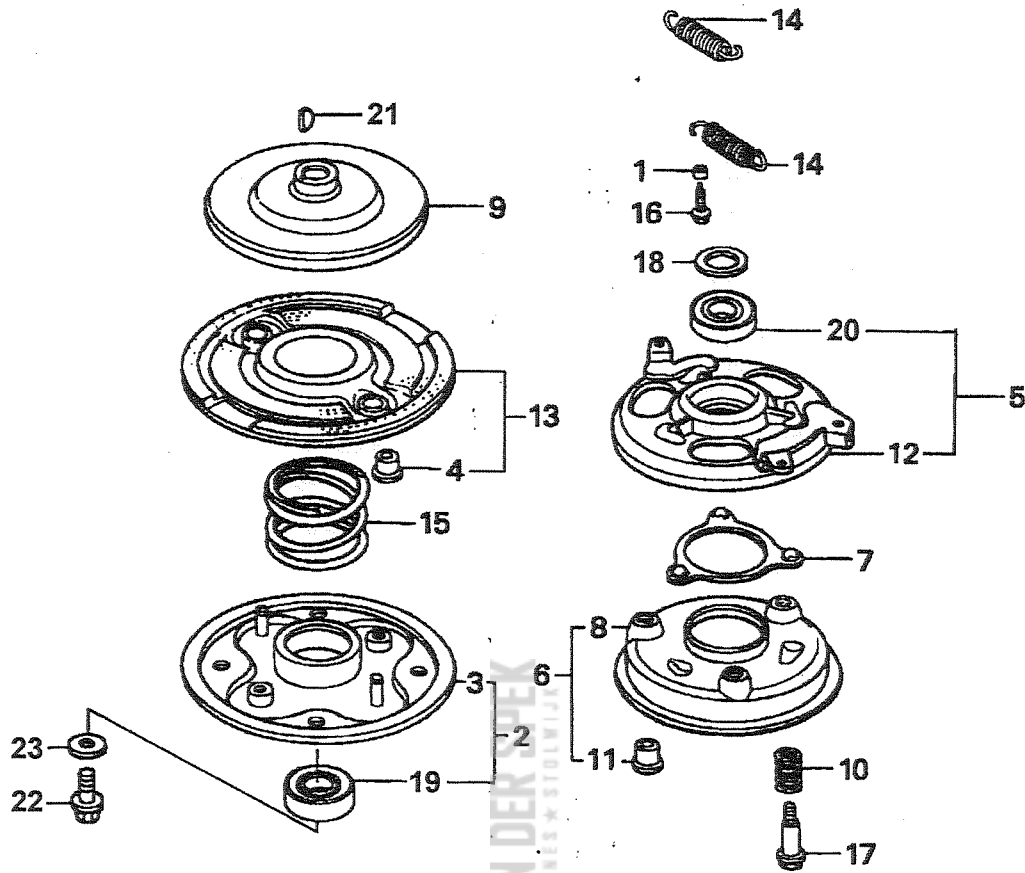

BRAKE ASS'Y	Date : 01. Dec, 2011	Revision : 02	Page: 1/1
Product code : 71067-106	Model :		

KEES VAN DER BEEK
TUINMACHINES + STOLM...

BRAKE ASS'Y

Brand:
P.cd: 71067-106Date: 1-Dec-2011
Revision: 02(A): 71067-106
(B):
(C):

Ref.No	Parts.No	Parts.Name	Q'ty			Remarks	Recomm(%) Lot.100
			(A)	(B)	(C)		
	71067-106	BRAKE ASS'Y	1				
1	19512-883-000	COLLAR, FAN	2				
2	72600-VA4-010	HOLDER ASS'Y, BLADE	1				
3	72610-VA4-000	HOLDER COMP., BLADE	1				
4	72613-VA4-000	BUSH, BLADE HOLDER	2				
5	75090-VA4-030	PLATE ASSY., BALL CONTROL	1				
6	75100-VA4-010	BRAKE COMP.	1				
7	75110-VA4-000	RETAINER COMP., BALL	1				
8	75120-VA4-010	DISK, BRAKE	1				
9	75130-VA4-000	DISK, DRIVE	1				
10	75132-VA4-000	SPRING, BRAKE HOLDER	3				
11	75133-VA4-000	BUSH, BRAKE HOLDER	3				
12	75140-VA4-020	PLATE COMP., BALL CONTROL	1				
13	75150-VA3-J01	DISK COMP., DRIVEN	1				
14	75182-VA3-J00	SPRING, CLUTCH RETURN (53.0M)	2				
15	75183-VA3-J00	SPRING, CLUTCH (36.6MM)	1				
16	90014-952-000	BOLT, FLANGE, 6X14(CT200)	4				
17	90021-VA4-000	BOLT, SPECIAL, 6MM	3				
18	90501-952-010	WASHER, THRUST	1				
19	91102-VA4-013	BEARING, RADIAL BALL, 6204	1				
20	91103-VA4-003	BEARING, RADIAL BALL, 60/22	1				
21	94401-16150	KEY, WOODRUFF, 16X15	1				
22	90105-960-003	BOLT, HEX., 10X25	1				
23	90409-952-000	WASHER, 10MM	1				