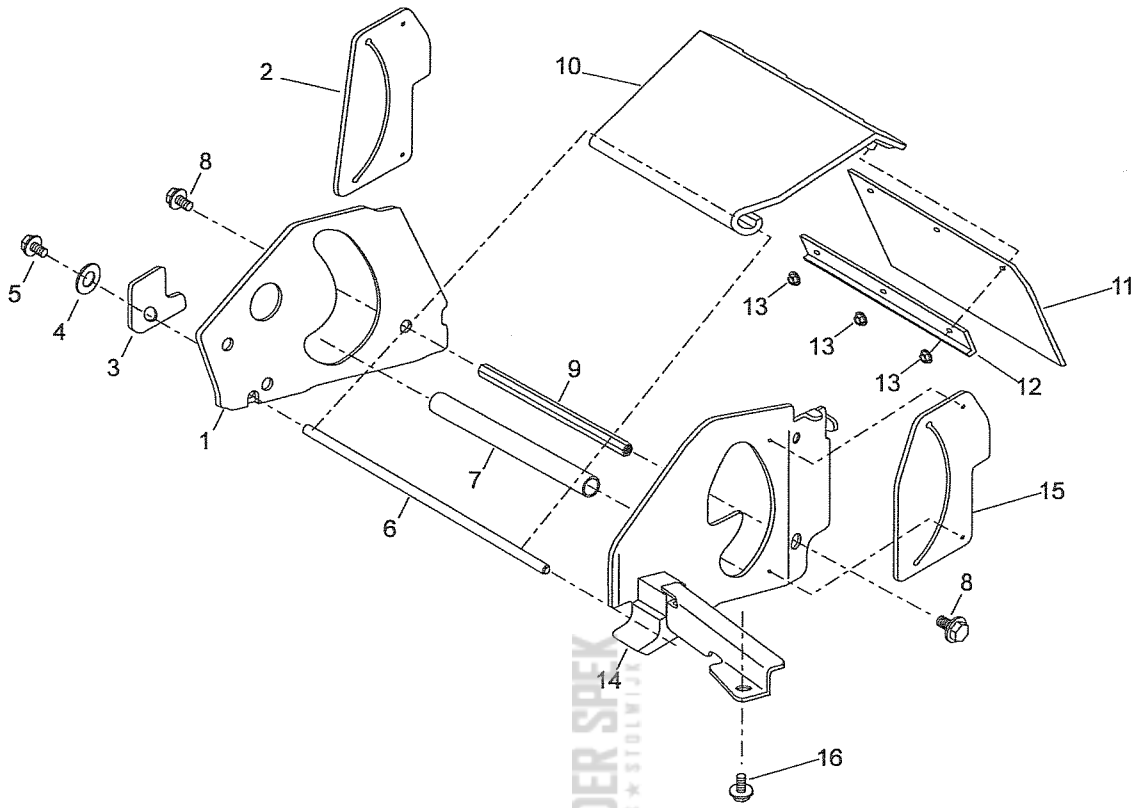

COVER UNIT	Date : 17. Nov, 2010	Revision : 01	Page: 1/1
Product code : For Housing (51043-151, -154)	Model :		

KEES VAN DER SPEK
 TUINMACHINES + STOLWIJF

COVER UNIT

Brand:
P.cd: For Housing (51043-151,-154)

Date: 17-Nov-2010
Revision: 02

(A): For Housing (51043-151,-154)
(B):
(C):

Ref.No	Parts.No	Parts.Name	Q'ty			Remarks	Recomm(% Lot.100
			(A)	(B)	(C)		
1	11006-166	STAY C.P.	1				
2	36080-154	RUBBER SHEET	1				
3	11113-420	STAY	1				
4	613L0800	PLAIN WASHER	1				
5	423U0812	SOCKET SCREW FLANGE	1				
6	64014-373	SHAFT	1				
7	11083-387	COLLAR	1				
8	31057-181	HEXAGON BOLT	2				
9	64014-374	SHAFT	1				
10	51079-124	COVER C.P.	1				
11	36080-153	RUBBER SHEET	1				
12	11050-182	FIXING PLATE	1				
13	569L0400	FLANGE NYLON NUT	3				
14	11006-167	STAY C.P.	1				
15	36080-155	RUBBER SHEET	1				
16	342L0612	FLANGE TAPPING BOLT	1				