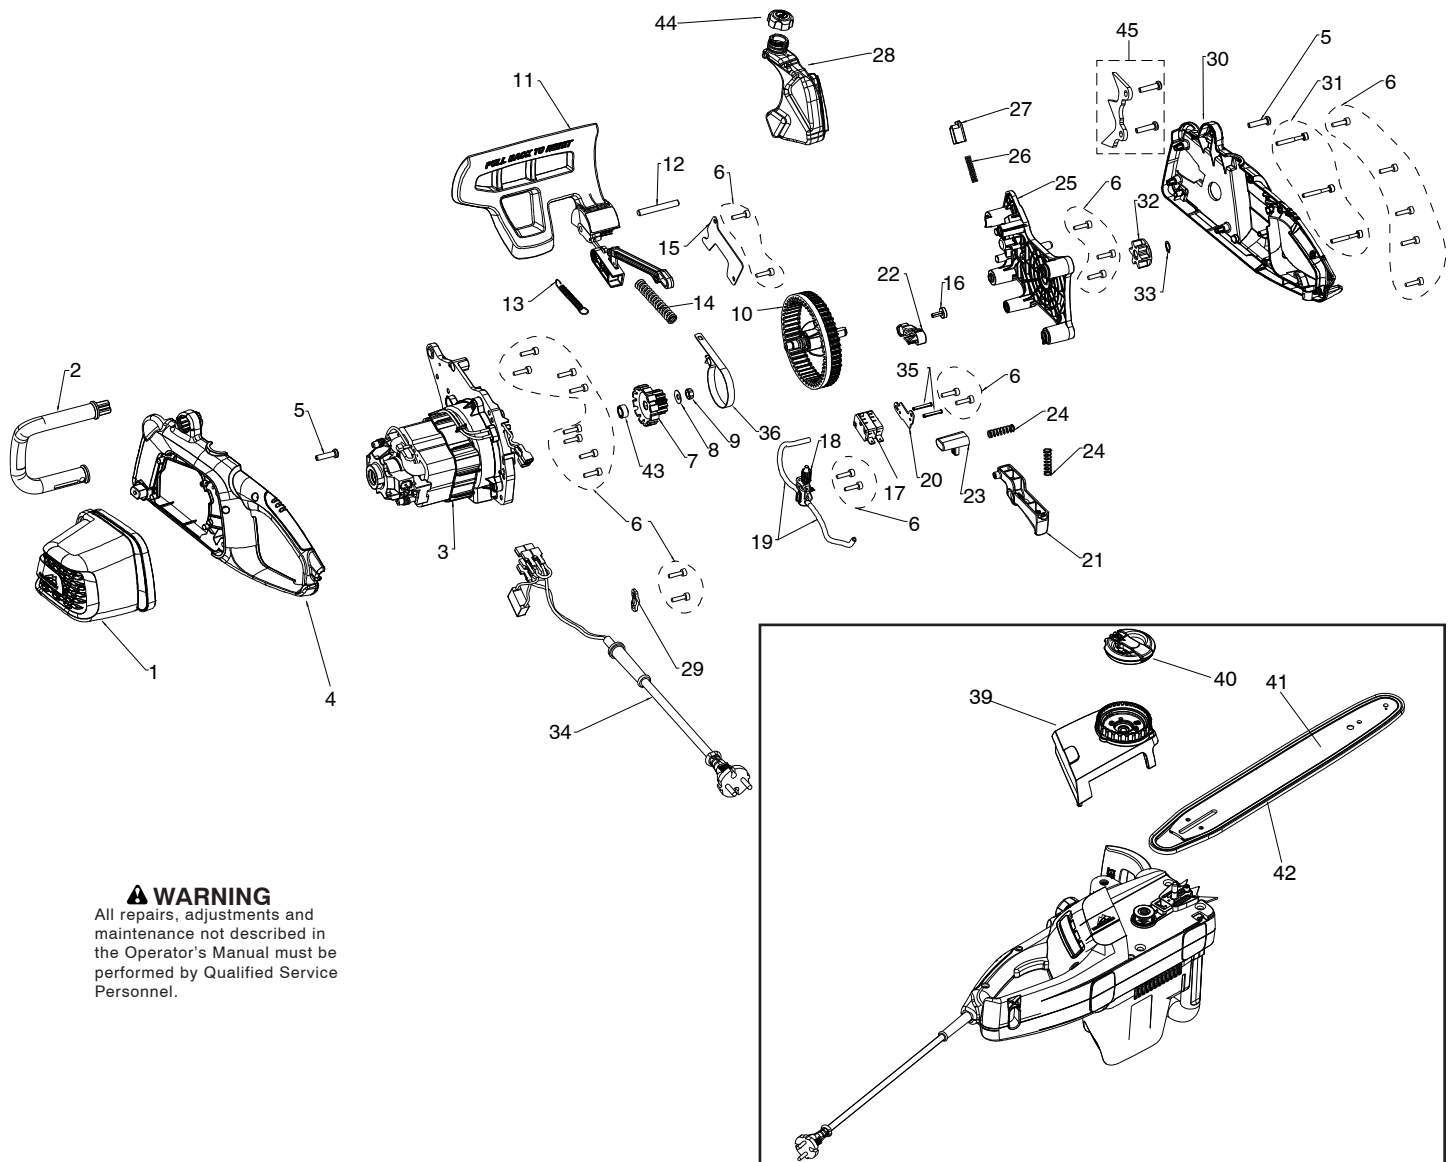

Parts List No. 967148001		 <b>McGULLOCH</b> ® PARTS LIST	MODEL CSE 1935S
Date 5/19/14	Replaces 3/7/14		NOTE : Illustration may differ from actual model due to design changes.

**⚠ WARNING**

All repairs, adjustments and maintenance not described in the Operator's Manual must be performed by Qualified Service Personnel.

Ref.	Part No.	Description	Ref.	Part No.	Description	Ref.	Part No.	Description
1	581126701	Cover, Motor	22	579044001	Lever, Switch	42	577615122	Saw Chain, 14 In.
2	581126901	Handle, Front	23	581132801	Lock, Trigger	43	586628301	Spacer
3	579044904	Motor Assy	24	530042091	Spring	44	586873701	Tank Cap Assy
4	581126601	Housing, Left	25	581006502	Bearing Housing Assy	45	586873601	Spike Kit
5	530016432	Screw	26	545071201	Spring, Handguard Position			
6	530016449	Screw	27	580637501	Catch, Hand Guard			
7	579043101	Pinion	28	580977802	Tank Assy (Incl. 44)			
8	586555801	Disc Spring	29	579715501	Cord Bracket			
9	574594401	Nut	30	581126501	Housing, Right			
10	579658801	Gear Assy	31	530016448	Screw			
11	579590001	Link Assy, Chain Brake	32	579045701	Sprocket			
12	579045302	Pin, Hand Guard	33	530042090	Retaining Ring			
13	579044301	Spring, Coast Brake	34	579663703	Cord			
14	579589801	Spring, Brake	35	586082401	Pin			
15	579044801	Plate, Brake Spring	36	579044701	Brake Band			
16	579598601	Screw, Retaining	37	--	--			
17	586072201	Micro Switch	38	--	--			
18	579043901	Oil Pump	39	585638403	Cover, Bar - Toolless			
19	579044101	Oil Hose	40	577314401	Knob			
20	586073401	Plate, Switch	41	577614326	Bar, 14 In.			
21	581132701	Trigger						

✓ = New Part Number For This IPL