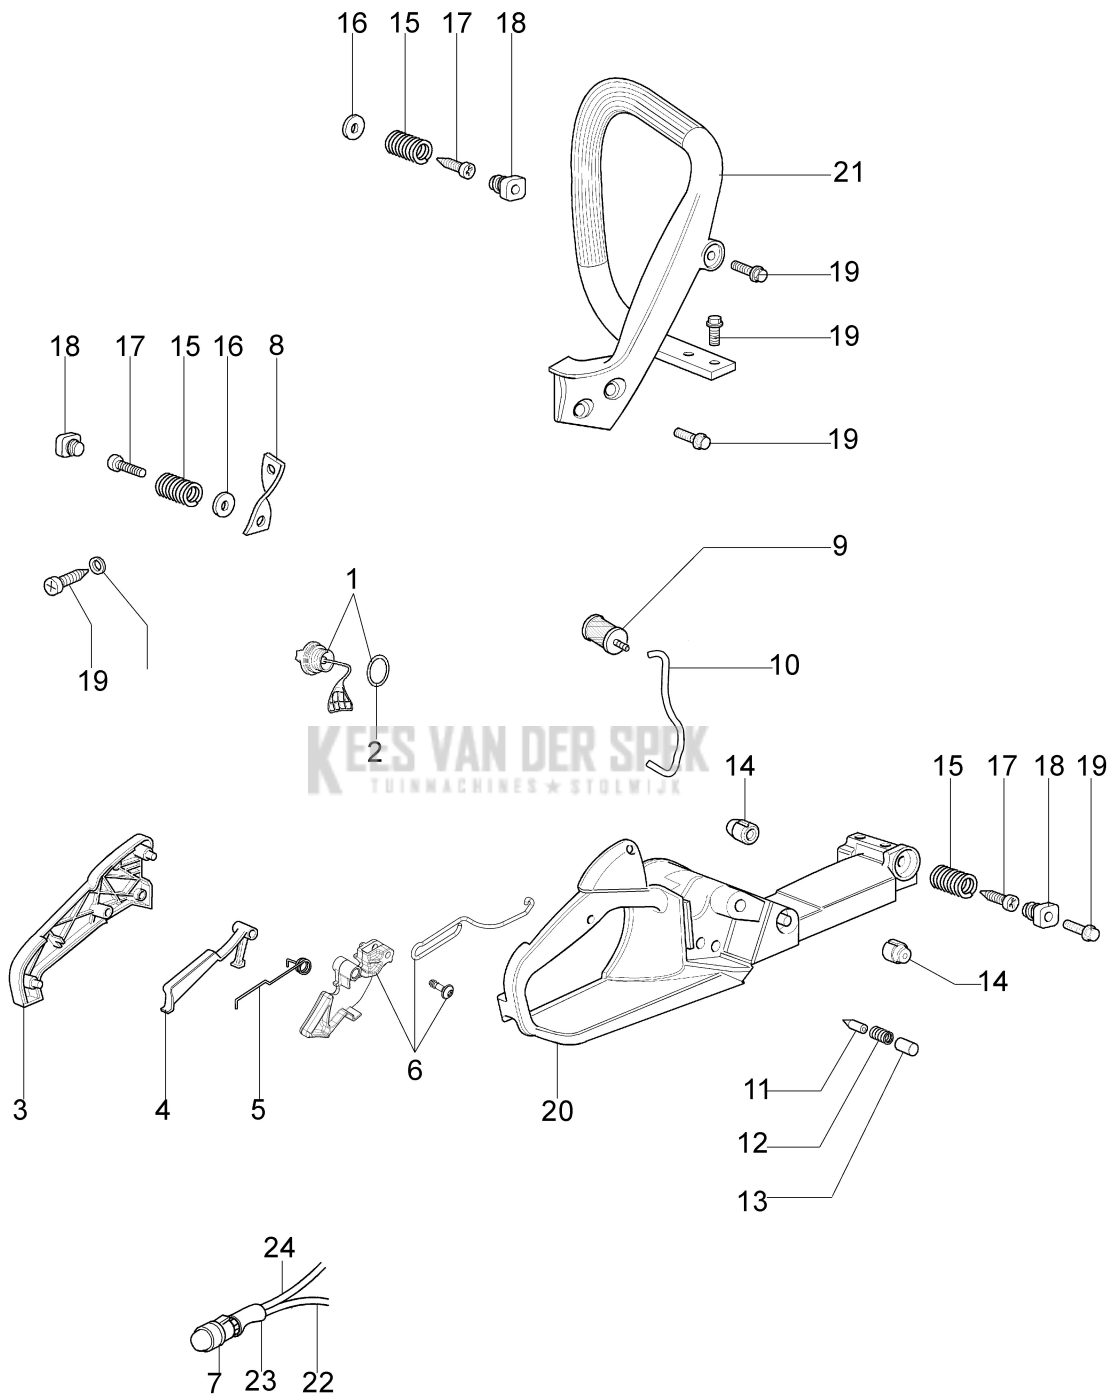

Illustratie Tank and handle

Ref.Nu	Qty	Part number	Description	Validity from	Validity till	Notes	Bulletin
1	1	50052005R	Tank cap				
2	1	3049025	O-ring				
3	1	50170024R	Cover				
4	1	50050096AR	Lever				
5	1	097000028R	Spring				
6	1	50170249A	Throttle kit				BT4-104-06/10
7	1	2318817R	Air purge				
8	1	50050123R	Strap				
9	1	094600450R	Fuel filter				
10	1	50170152R	Tube				
11	1	094500577AR	Breather valve				
12	1	094500575R	Spring				
13	1	50050071R	Breather valve				
14	3	50010061R	AV-mount				
15	3	50050047AR	Spring				BT4-101-10/09
16	1	3918010R	Washer				
17	3	3960115R	Screw				
18	3	50170034R	Support				
19	7	3960099R	Screw				
20	1	50172007AR	Tank				
21	1	50170026R	Handle				
22	1	50170224R	Tube				
23	1	50170121R	Sheath				
24	1	50170321R	Tube				

KEES VAN DER SPEK
TUINMACHINES ★ STOLWIJK