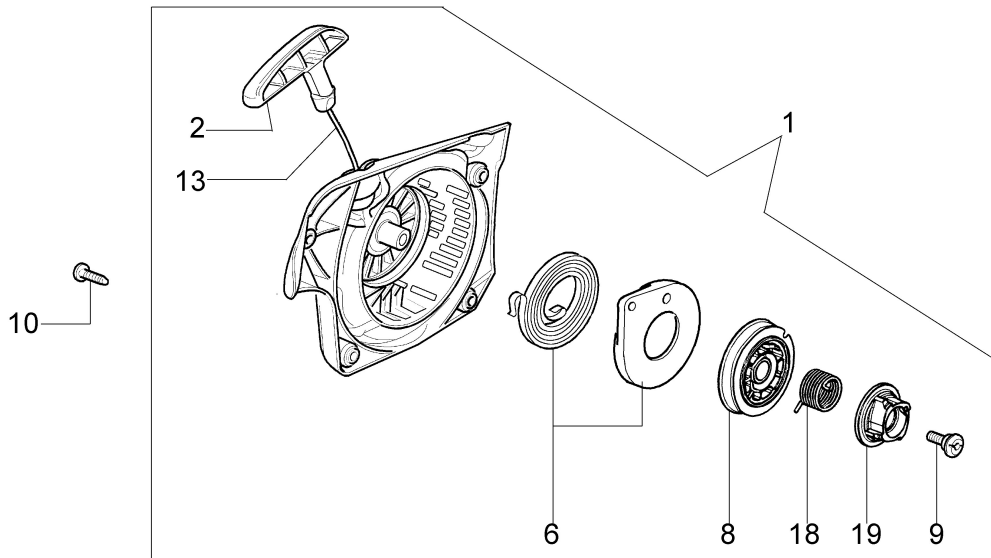

KEES VAN DER SPEK
TUINMACHINES ★ STOLWIJK

Illustratie Engine

Ref.Nu	Qty	Part number	Description	Validity from	Validity till	Notes	Bulletin
1	1	50170010R	Manifold				
2	1	094600103	Band				
3	1	3055101	Spark plug				
4	1	50170186R	Gasket				
5	1	50170189AR	Muffler				
6	3	3860117R	Screw				
7	2	074000405R	Piston ring				
8	1	50110047R	Piston pin				
9	2	004900061R	Ring				
10	1	50120034A	Piston assy Ø40				
11	1	50172021	Complete cylinder				
12	2	50110043AR	Spacer				
13	1	50110044R	Bearing				
14	1	50272004R	Seal ring				
15	1	094000006R	Bearing				
16	1	3050024AR	Seal ring				
17	1	50050016AR	Cover				
18	4	3801047	Screw				
19	1	50110045R	Crankshaft				

KEES VAN DER SPEK
TUINMACHINES ★ STOLWIJK

KEES VAN DER SPEK
TUINMACHINES * STOLWIJK

Illustratie Starter assy

Ref.Nu	Qty	Part number	Description	Validity from	Validity till	Notes	Bulletin
1	1	50172005R	Starter assy				
2	1	50170017R	Starter handle				
3	1	50070123R	Starter rope				
4	1	005000361	Washer				
5	1	3833080R	Washer				
6	1	50050073R	Spring				
7	1	004000142R	Nut				
8	1	50170153R	Starter pulley				
9	1	50160024	Screw				
10	4	3960115R	Screw				
11	2	3960075R	Screw				
12	2	006000315R	Washer				
13	2	3916004R	Washer				
14	1	50170144CR	Ignition coil				
15	1	50170090R	Cable				
16	1	50072029	Pawl				
17	1	50170015R	Flywheel				
18	1	50170154R	Spring				
19	1	50170155R	Sprocket				
20	1	50050126	Spark plug cap				
21	1	50050127	Spring				
22	1	50172032	Labels kit				
23	1	2304017	Wrench 13x16				