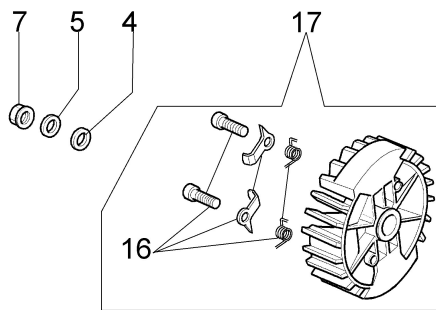

KEES VAN DER SPEK
TUINMACHINES * STOLWIJK