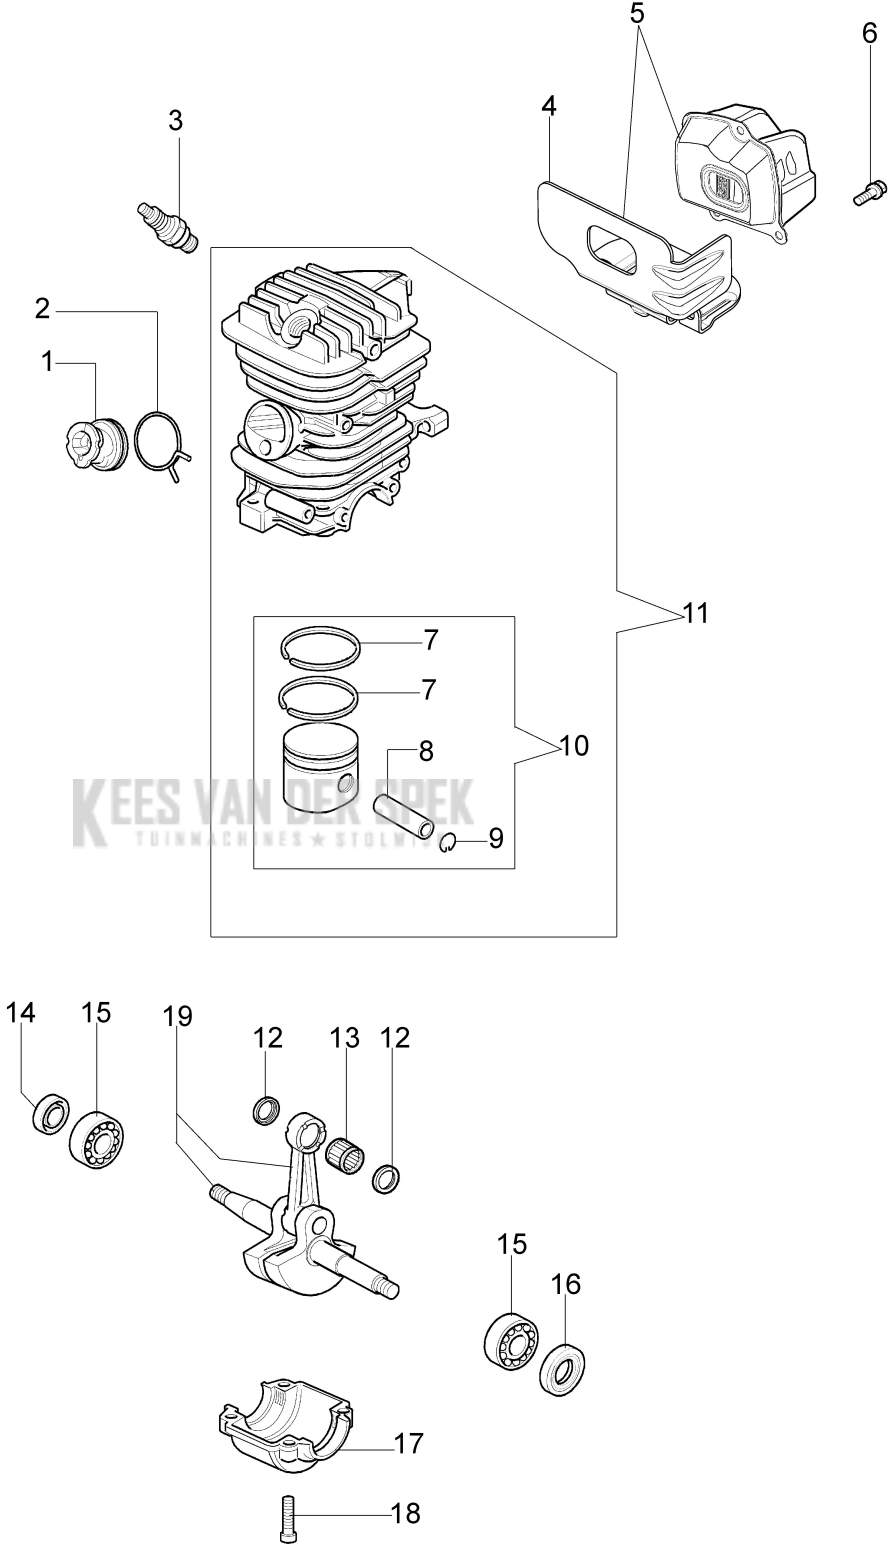

KEES VAN DER SPEK
TUINMACHINES ★ STOLWIJK

Illustratie Engine

Ref.Nu	Qty	Part number	Description	Validity from	Validity till	Notes	Bulletin
1	1	50170010R	Manifold				
2	1	094600103	Band				
3	1	3055101	Spark plug				
4	1	50170186R	Gasket				
5	1	50170189AR	Muffler				
6	3	3860117R	Screw				
7	2	074000405R	Piston ring				
8	1	50110047R	Piston pin				
9	2	004900061R	Ring				
10	1	50120034A	Piston assy Ø40				
11	1	50172021	Complete cylinder				
12	2	50110043AR	Spacer				
13	1	50110044R	Bearing				
14	1	50272004R	Seal ring				
15	1	094000006R	Bearing				
16	1	3050024AR	Seal ring				
17	1	50050016AR	Cover				
18	4	3801047	Screw				
19	1	50110045R	Crankshaft				

KEES VAN DER SPEK
TUINMACHINES ★ STOLWIJK

KEES VAN DER SPEK
TUINMACHINES * STOLWIJK

Illustratie Starter assy

Ref.Nu	Qty	Part number	Description	Validity from	Validity till	Notes	Bulletin
1	1	50172005R	Starter assy				
2	1	50170017R	Starter handle				
3	1	50070123R	Starter rope				
4	1	005000361	Washer				
5	1	3833080R	Washer				
6	1	50050073R	Spring				
7	1	004000142R	Nut				
8	1	50170153R	Starter pulley				
9	1	50160024	Screw				
10	4	3960115R	Screw				
11	2	3960075R	Screw				
12	2	006000315R	Washer				
13	2	3916004R	Washer				
14	1	50170144CR	Ignition coil				
15	1	50170090R	Cable				
16	1	50072029	Pawl				
17	1	50170015R	Flywheel				
18	1	50170154R	Spring				
19	1	50170155R	Sprocket				
20	1	50050126	Spark plug cap				
21	1	50050127	Spring				
22	1	50172032	Labels kit				
23	1	2304017	Wrench 13x16				