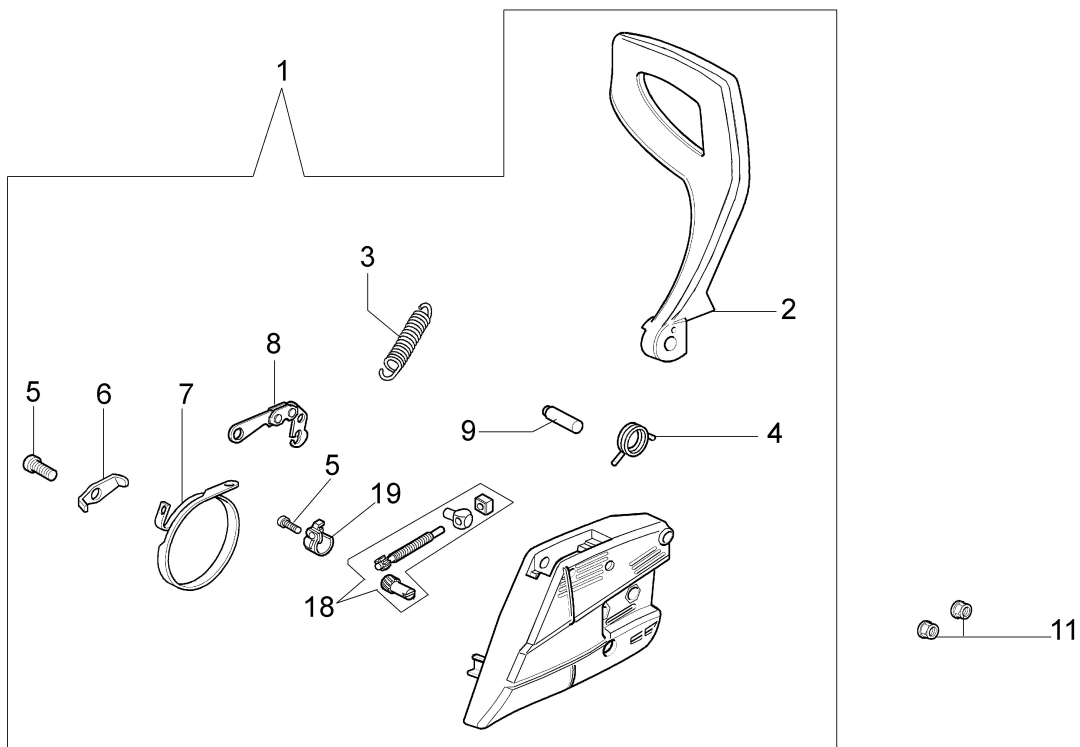

KEES VAN DER SPEK
TUINMACHINES ★ STOLWIJK

Illustratie Crankcase assy

Ref.Nu	Qty	Part number	Description	Validity from	Validity till	Notes	Bulletin
1	1	50052005R	Tank cap				
2	1	3049025	O-ring				
3	11	3960115R	Screw				
4	1	50170071R	Cover				
5	5	50070067A	Tie rod				
6	1	50170004R	Gasket				
7	1	50170042R	Spike				
8	2	3960099R	Screw				
9	1	097000229R	Breather valve				
10	2	50050052R	Stud				
11	1	50050049R	Tube				
12	3	3960074	Screw				
13	1	50170051BR	Oil pump				
14	1	094600369R	Guard				
15	5	3860099R	Screw				
16	5	50050067	Spacer				
17	1	50172009R	Crankcase				
18	1	50170149R	Oil filter				
19	1	50170060AR	Lever				
20	1	50170062R	Plate				
21	1	50160024	Screw				
22	1	3960070AR	Screw				
23	1	005000347AR	Grommet				
24	1	50170032R	Deflector				
25	1	50170061R	Spring				
26	2	3933100R	Nut				
27	1	50170132R	Support				
28	1	50050056BR	Gasket				
29	1	50170036R	Air filter				
30	1	50170079AR	Cover				
31	1	50110007R	Knob				
32	1	2318755DR	Carburetor WT-780F				
33	1	50172020R	Cover				
34	1	50070126R	Spacer				
35	1	50170033R	Guard				
36	1	50170150R	Screw guide				
37	1	50170231R	Air filter optional				

KEES VAN DER SPEK
TUINMACHINES ★ STOLWIJK

KEES VAN DER SPEK
TUINMACHINES * STOLWIJK

Illustratie Clutch and brake

Ref.Nu	Qty	Part number	Description	Validity from	Validity till	Notes	Bulletin
1	1	50170065R	Chain cover assy				
2	1	50170040R	Guard				
3	1	095000219AR	Spring				
4	1	50010088AR	Spring				
5	2	3960070AR	Screw				
6	1	50050125R	Plate				
7	1	50050039R	Brake band				
8	1	097000146	Lever				
9	1	50050064R	Pin				
10	1	004000352R	Washer				
11	2	50010148R	Nut				
12	1	094500029	Spring				
13	1	094000129AR	Clutch				
14	1	50060033A	Chain sprocket .325				
15	1	004400285	Washer				
16	1	50060008R	Worm gear .325				
17	1	50030372	Bearing				
18	1	50162017A	Chain tensioner kit				
19	1	50170044R	Cover				
20	1	50062014R	Bar 16" - 41 cm				
21	1	30629508	Efco chain .325" x .050" (1,3mm)				