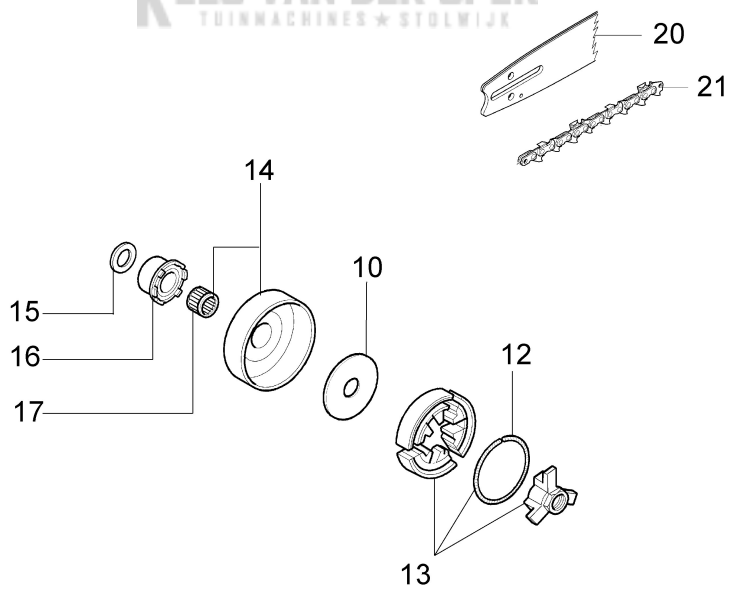

KEES VAN DER SPEK
TUINMACHINES ★ STOLWIJK

Illustratie Tank and handle

Ref.Nu	Qty	Part number	Description	Validity from	Validity till	Notes	Bulletin
1	1	50052005R	Tank cap				
2	1	3049025	O-ring				
3	1	50170024R	Cover				
4	1	50050096AR	Lever				
5	1	097000028R	Spring				
6	1	50170249A	Throttle kit				BT4-104-06/10
7	1	2318817R	Air purge				
8	1	50050123R	Strap				
9	1	094600450R	Fuel filter				
10	1	50170152R	Tube				
11	1	094500577AR	Breather valve				
12	1	094500575R	Spring				
13	1	50050071R	Breather valve				
14	3	50010061R	AV-mount				
15	3	50050047AR	Spring				BT4-101-10/09
16	1	3918010R	Washer				
17	3	3960115R	Screw				
18	3	50170034R	Support				
19	7	3960099R	Screw				
20	1	50172007AR	Tank				
21	1	50170026R	Handle				
22	1	50170224R	Tube				
23	1	50170121R	Sheath				
24	1	50170321R	Tube				

KEES VAN DER SPEK
TUINMACHINES ★ STOLWIJK

KEES VAN DER SPEK
TUINMACHINES * STOLWIJK

Illustratie Clutch and brake

Ref.Nu	Qty	Part number	Description	Validity from	Validity till	Notes	Bulletin
1	1	50170065R	Chain cover assy				
2	1	50170040R	Guard				
3	1	095000219AR	Spring				
4	1	50010088AR	Spring				
5	2	3960070AR	Screw				
6	1	50050125R	Plate				
7	1	50050039R	Brake band				
8	1	097000146	Lever				
9	1	50050064R	Pin				
10	1	004000352R	Washer				
11	2	50010148R	Nut				
12	1	094500029	Spring				
13	1	094000129AR	Clutch				
14	1	50060033A	Chain sprocket .325				
15	1	004400285	Washer				
16	1	50060008R	Worm gear .325				
17	1	50030372	Bearing				
18	1	50162017A	Chain tensioner kit				
19	1	50170044R	Cover				
20	1	50062014R	Bar 16" - 41 cm				
21	1	30629508	Efco chain .325" x .050" (1,3mm)				