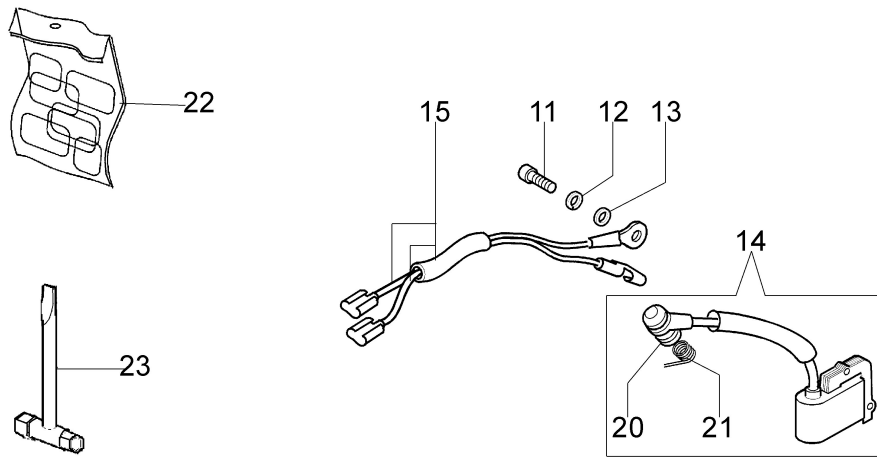

KEES VAN DER SPEK
TUINMACHINES * STOLWIJK