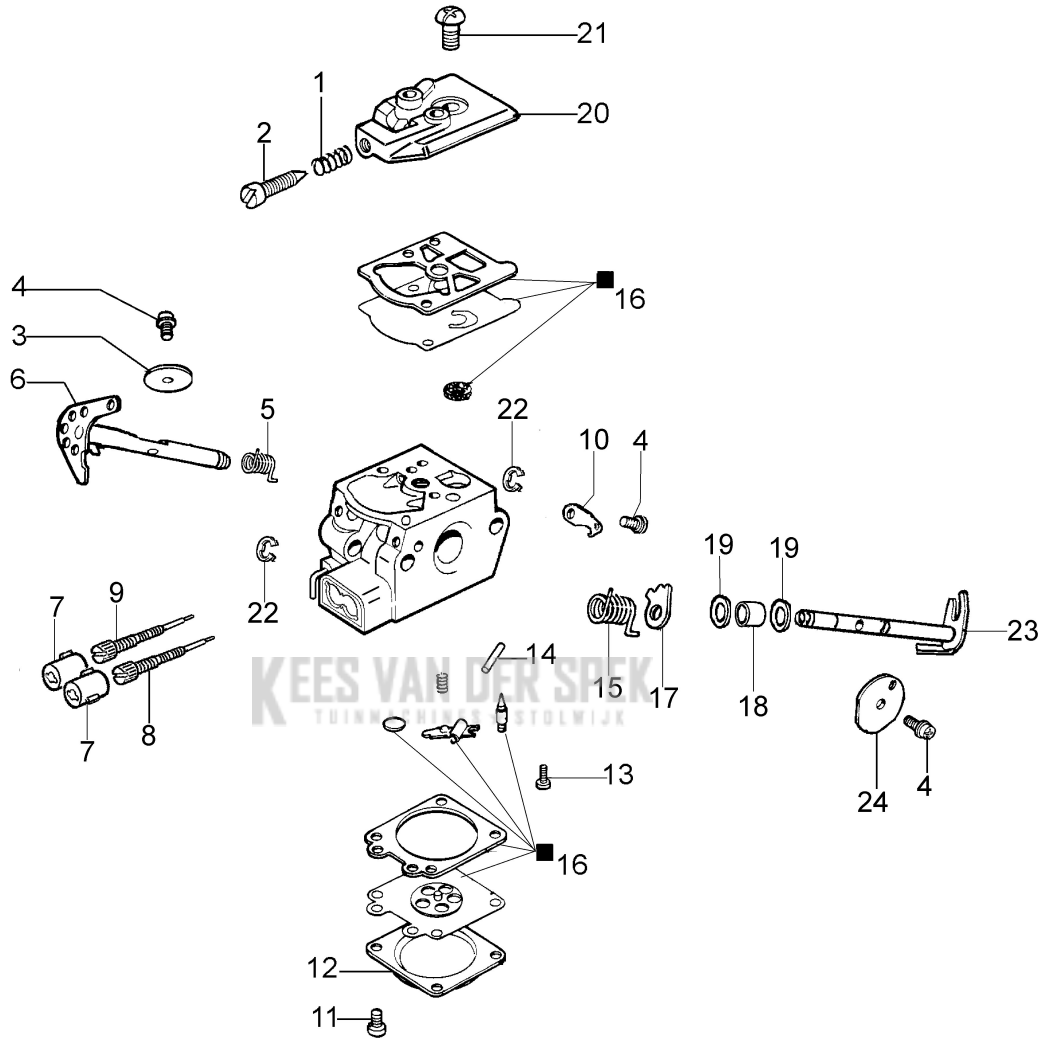

16 ■ KIT RIPARAZIONE
REPAIR KIT

Illustratie Carbuirettor WT-780D

Ref.Nu	Qty	Part number	Description	Validity from	Validity till	Notes	Bulletin
1	1	094600148	Spring				
2	1	074000240	Adjust. screw				
3	1	095000141	Shutter				
4	3	50010141	Screw				
5	1	094600208	Spring				
6	1	2318753	Shaft				
7	2	2318867R	Caps-lock				
8	1	2318837	Adjust. screw				
9	1	2318893	Screw L				
10	1	2318743	Throttle lever				
11	4	035000162	Screw				
12	1	2318191	Cover				
13	1	003300202	Screw				
14	1	003300201	Spindle				
15	1	50050115	Spring				
16	1	2318671	Repair kit				
17	1	2318742	Lever				
18	1	2318751	Bushing				
19	2	50010265	Washer				
20	1	50050107	Cover				
21	1	003300197	Screw				
22	2	095000164	Ring				
23	1	2318764	Shaft				
24	1	094600140	Shutter				

KEES VAN DER SPEK
TUINMACHINES ★ STOLWIJK