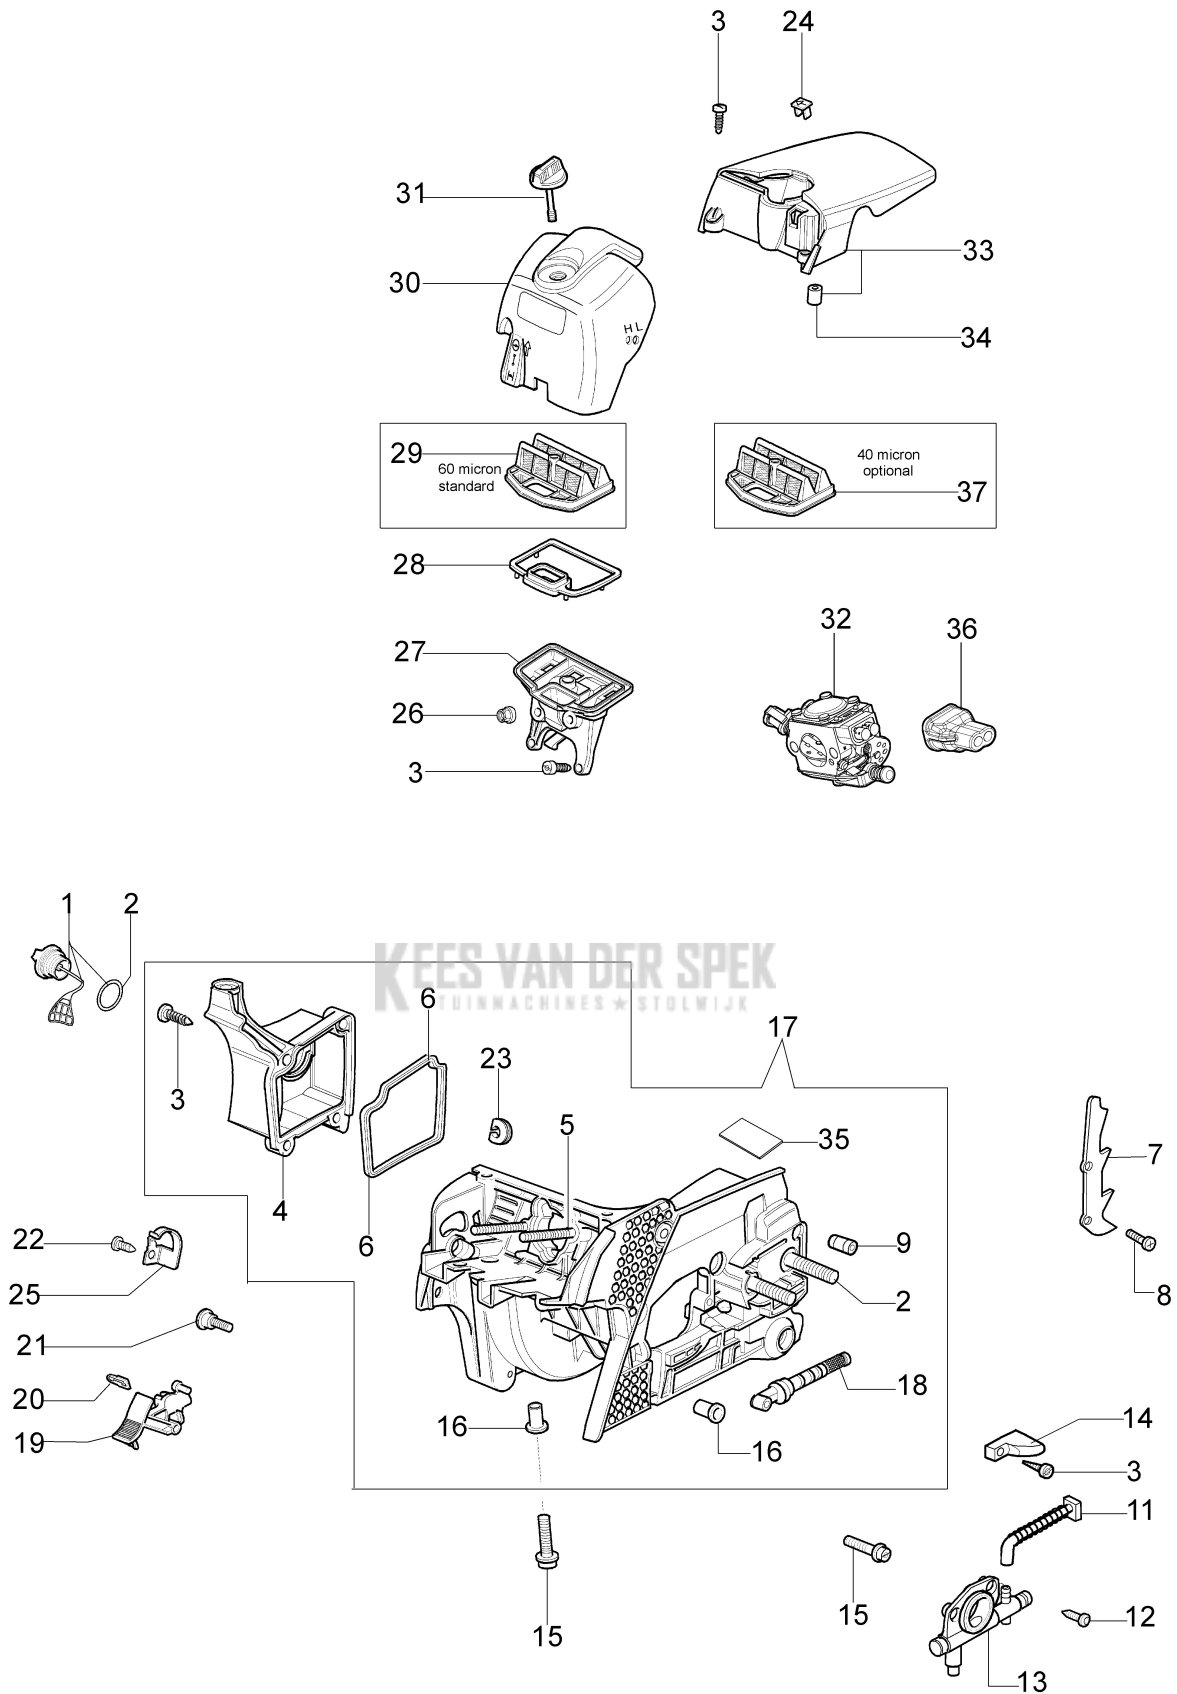

Illustratie Crankcase assy

Ref.Nu	Qty	Part number	Description	Validity from	Validity till	Notes	Bulletin
1	1	50052005R	Tank cap				
2	1	3049025	O-ring				
3	11	3960115R	Screw				
4	1	50170071R	Cover				
5	5	50070067A	Tie rod				
6	1	50170004R	Gasket				
7	1	50170042R	Spike				
8	2	3960099R	Screw				
9	1	097000229R	Breather valve				
10	2	50050052R	Stud				
11	1	50050049R	Tube				
12	3	3960074	Screw				
13	1	50170051BR	Oil pump				
14	1	094600369R	Guard				
15	5	3860099R	Screw				
16	5	50050067	Spacer				
17	1	50172009R	Crankcase				
18	1	50170149R	Oil filter				
19	1	50170060AR	Lever				
20	1	50170062R	Plate				
21	1	50160024	Screw				
22	1	3960070AR	Screw				
23	1	005000347AR	Grommet				
24	1	50170032R	Deflector				
25	1	50170061R	Spring				
26	2	3933100R	Nut				
27	1	50170132R	Support				
28	1	50050056BR	Gasket				
29	1	50170036R	Air filter				
30	1	50170079AR	Cover				
31	1	50110007R	Knob				
32	1	2318755DR	Carburetor WT-780F				
33	1	50172020R	Cover				
34	1	50070126R	Spacer				
35	1	50170033R	Guard				
36	1	50170150R	Screw guide				
37	1	50170231R	Air filter optional				

KEES VAN DER SPEK
TUINMACHINES ★ STOLWIJK