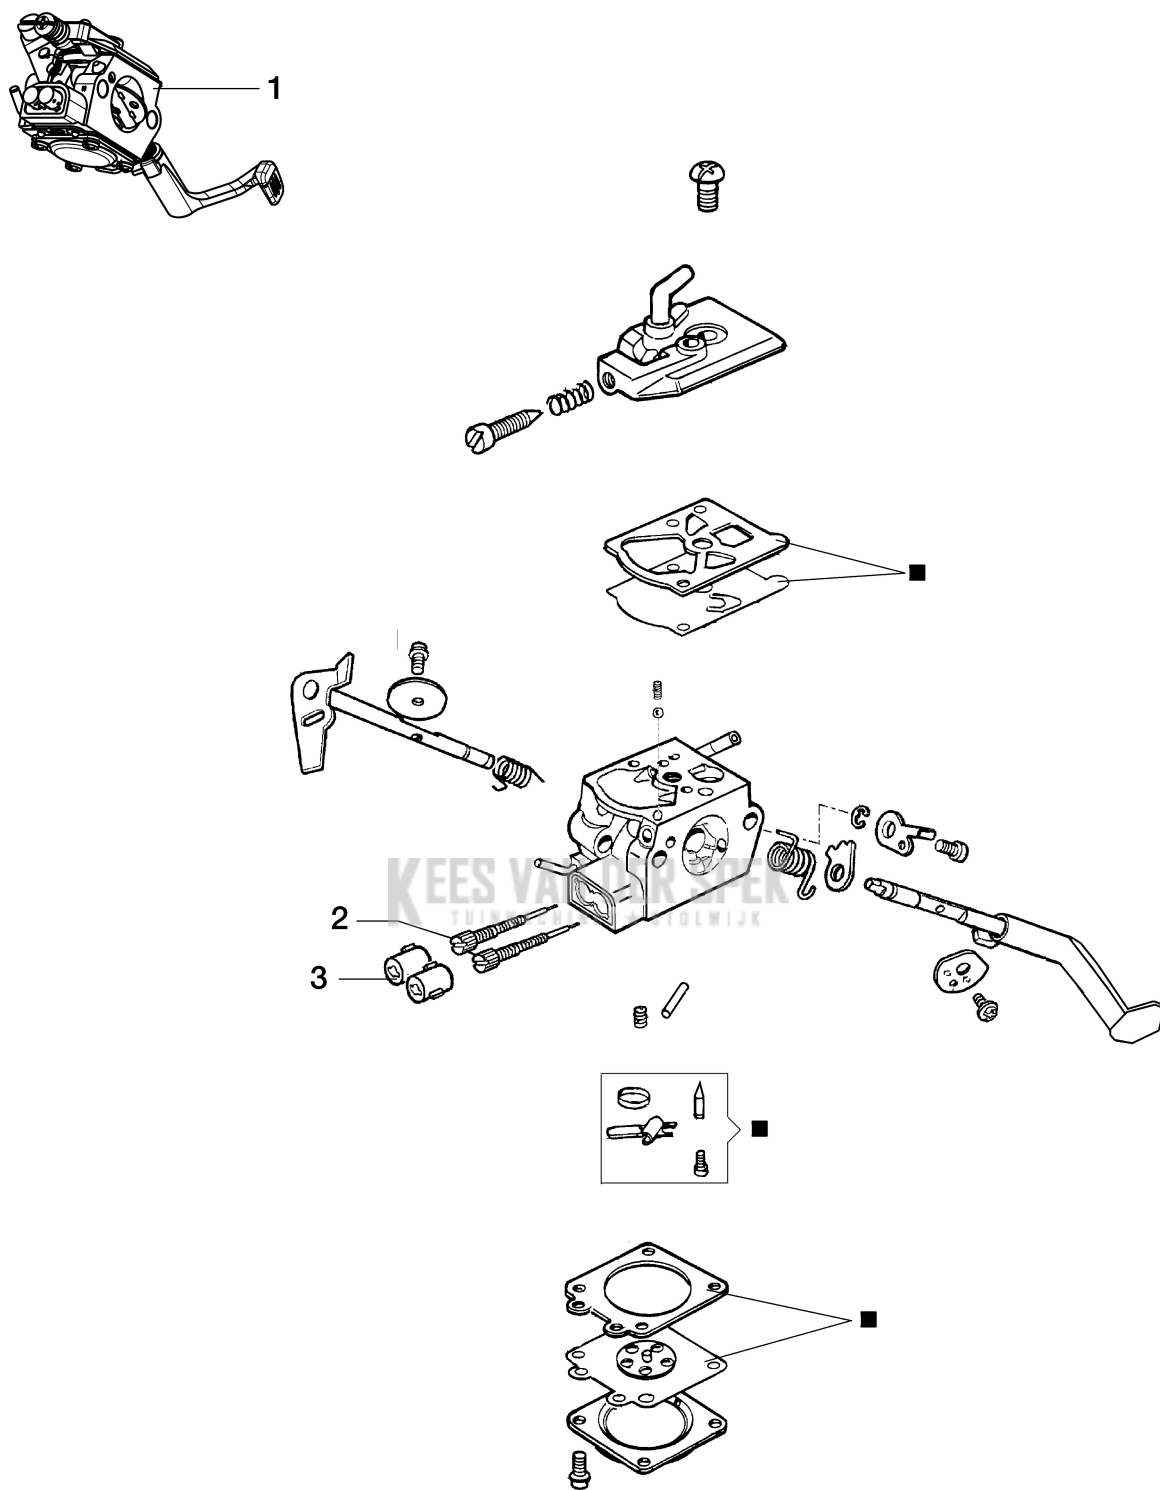

■ 4 — KIT RIPARAZIONE
REPAIR KIT

Illustratie Carburettor

Ref.Nu	Qty	Part number	Description	Validity from	Validity till	Notes	Bulletin
1	1	2318265R	Carburetor				
2	2	2318837	Adjust. screw				
3	2	2318867R	Caps-lock				
4	1	2318671	Repair kit				

KEES VAN DER SPEK
TUINMACHINES ★ STOLWIJK