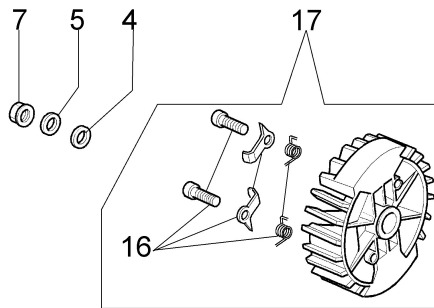

KEES VAN DER SPEK
TUINMACHINES * STOLWIJK