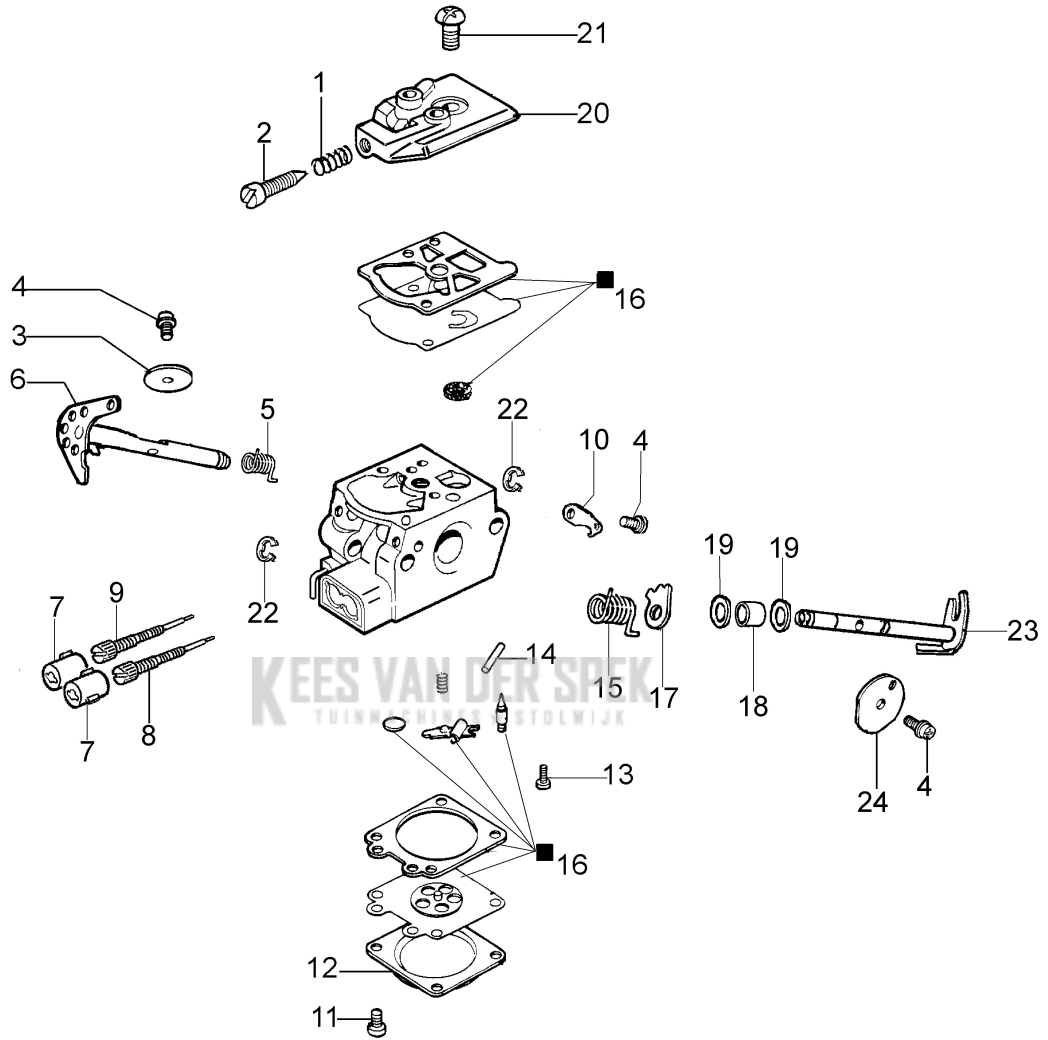

16 ■ KIT RIPARAZIONE
REPAIR KIT

Illustratie Carburettor WT-780F

Ref.Nu	Qty	Part number	Description	Validity from	Validity till	Notes	Bulletin
1	1	094600148	Spring				
2	1	074000240	Adjust. screw				
3	1	095000141	Shutter				
4	3	50010141	Screw				
5	1	094600208	Spring				
6	1	2318753	Shaft				
7	2	2318867R	Caps-lock				
8	1	2318837	Adjust. screw				
9	1	2318893	Screw L				
10	1	2318743	Throttle lever				
11	4	035000162	Screw				
12	1	2318191	Cover				
13	1	003300202	Screw				
14	1	003300201	Spindle				
15	1	50050115	Spring				
16	1	2318671	Repair kit				
17	1	2318742	Lever				
18	1	2318751	Bushing				
19	2	50010265	Washer				
20	1	50050107	Cover				
21	1	003300197	Screw				
22	2	095000164	Ring				
23	1	2318764	Shaft				
24	1	094600140	Shutter				

KEES VAN DER SPEK
TUINMACHINES ★ STOLWIJK