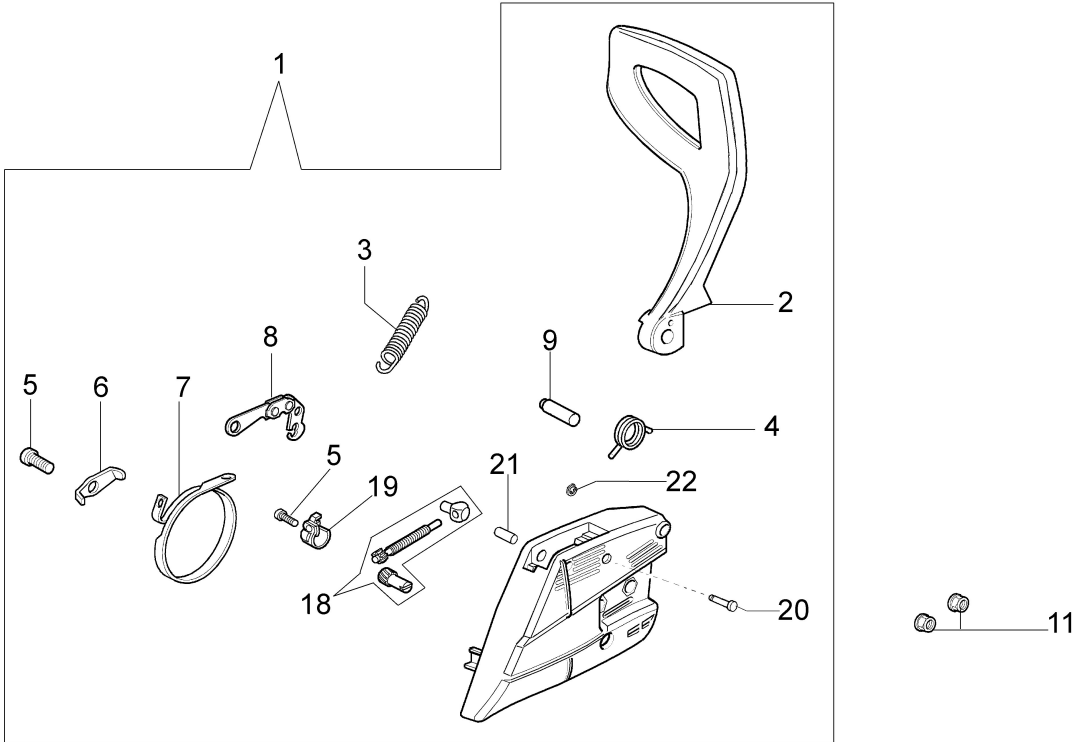

KEES VAN DER SPEK
TUINMACHINES * STOLWIJK