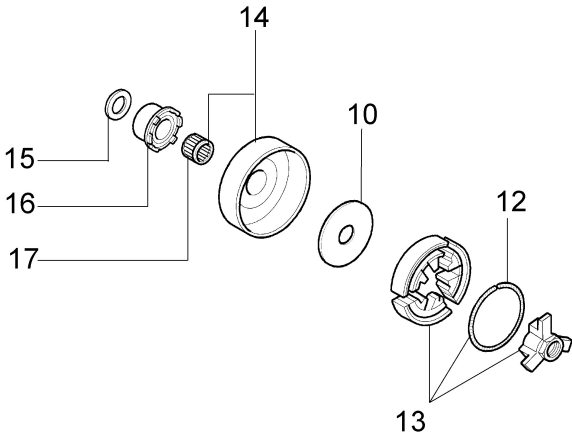

KEES VAN DER SPEK
TUINMACHINES ★ STOLWIJK

Illustratie Tank and handle

Ref.Nu	Qty	Part number	Description	Validity from	Validity till	Notes	Bulletin
1	1	50052005R	Tank cap				
2	1	3049047R	O-ring				
3	1	50170024R	Cover				
4	1	50050096AR	Lever				
5	1	097000028R	Spring				
6	1	50170249A	Throttle kit				
7	1	50172007AR	Tank				
8	1	50170026R	Handle				
9	1	094600450R	Fuel filter				
10	1	50170152R	Tube				
11	1	094500577AR	Breather valve				
12	1	094500575R	Spring				
13	1	50050071R	Breather valve				
14	2	50010061R	AV-mount				
15	3	50050047AR	Spring				
16	1	3918010R	Washer				
17	2	3960115R	Screw				
18	3	50170034R	Support				
19	7	3960099R	Screw				
20	1	50050123R	Strap				
21	1	3960073R	Screw				

KEES VAN DER SPEK
TUINMACHINES ★ STOLWIJK

KEES VAN DER SPEK
TUINMACHINES * STOLWIJK

Illustratie Clutch and brake

Ref.Nu	Qty	Part number	Description	Validity from	Validity till	Notes	Bulletin
1	1	50170065R	Chain cover assy				
2	1	50170040R	Guard				
3	1	095000219AR	Spring				
4	1	50010088AR	Spring				
5	2	3960070AR	Screw				
6	1	50050125R	Plate				
7	1	50050039R	Brake band				
8	1	097000146	Lever				
9	1	50050064R	Pin				
10	1	004000352R	Washer				
11	2	50010148R	Nut				
12	1	094500029	Spring				
13	1	094000129AR	Clutch				
14	1	50060033A	Chain sprocket .325				
15	1	004400285	Washer				
16	1	50060008R	Worm gear .325				
17	1	50030372	Bearing				
18	1	50162017A	Chain tensioner kit				
19	1	50170044R	Cover				
20	1	097000106R	Plug				
21	1	50050066	Plug				
22	1	3026003R	Ring				