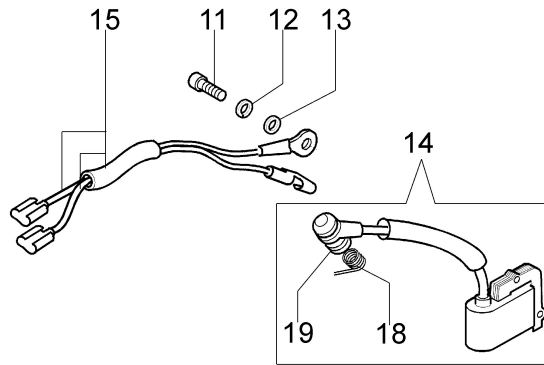

KEES VAN DER SPEK
TUINMACHINES * STOLWIJK