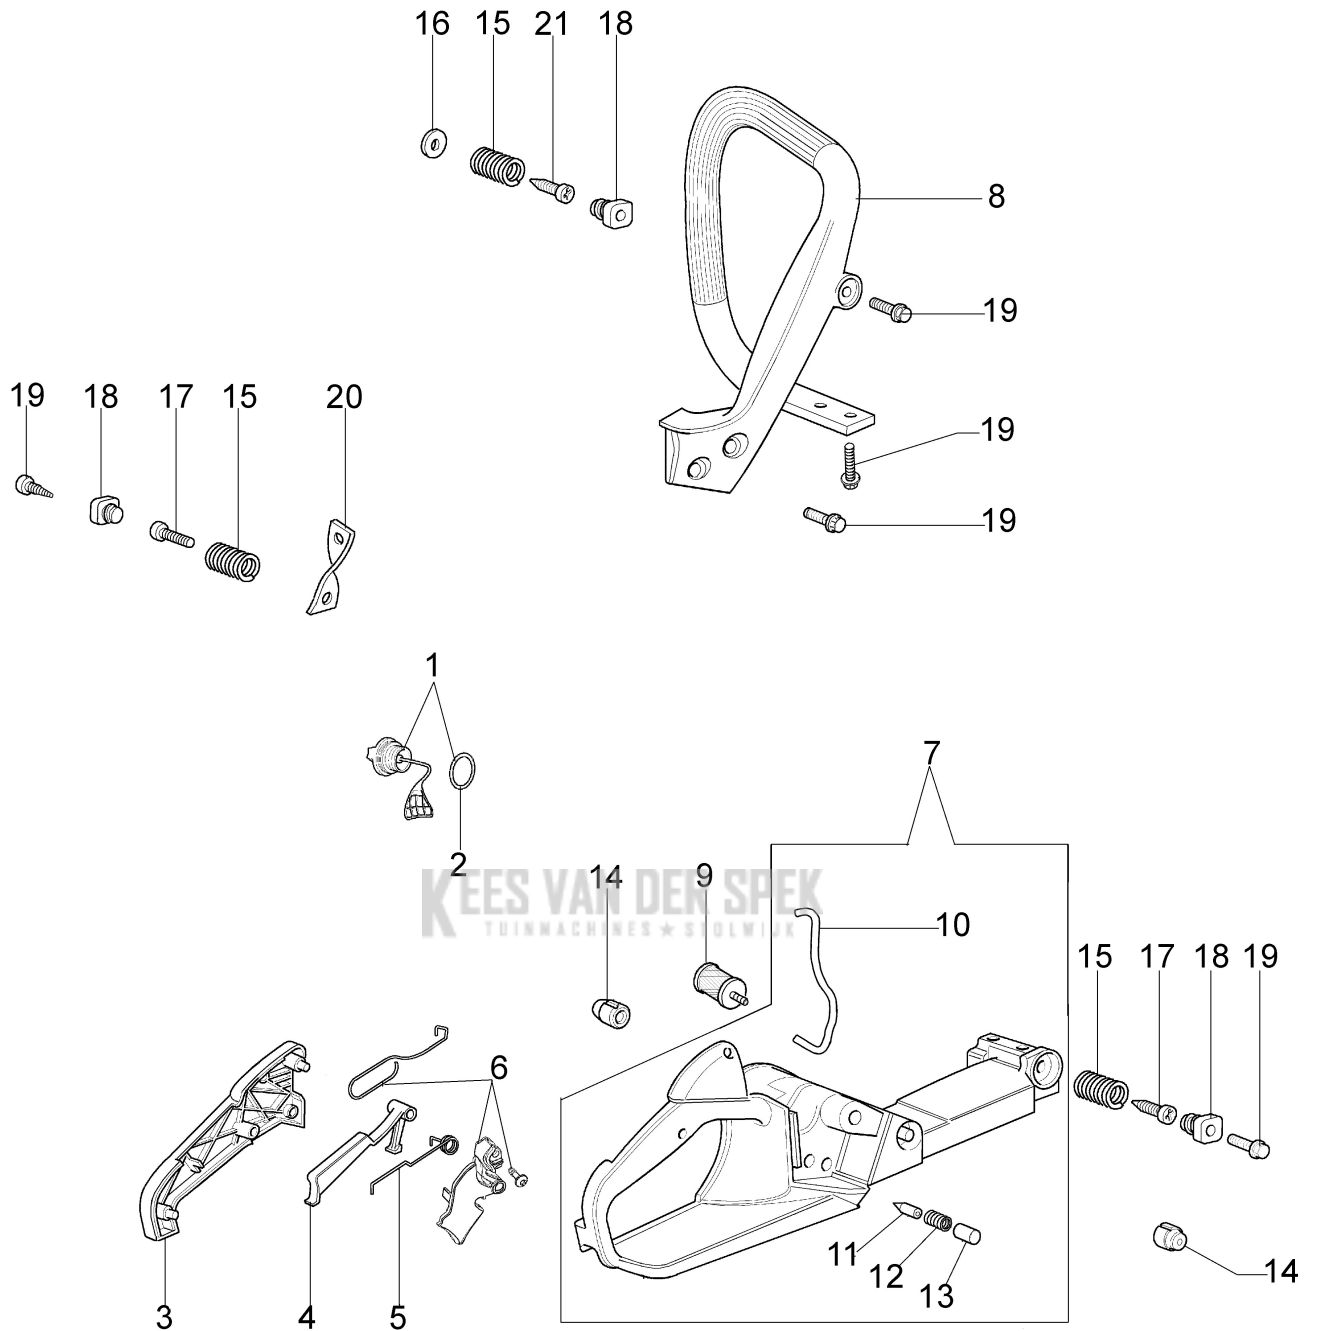

Illustratie Tank and handle

Ref.Nu	Qty	Part number	Description	Validity from	Validity till	Notes	Bulletin
1	1	50052005R	Tank cap				
2	1	3049047R	O-ring				
3	1	50170024R	Cover				
4	1	50050096AR	Lever				
5	1	097000028R	Spring				
6	1	50170249A	Throttle kit				
7	1	50172007AR	Tank				
8	1	50170026R	Handle				
9	1	094600450R	Fuel filter				
10	1	50170152R	Tube				
11	1	094500577AR	Breather valve				
12	1	094500575R	Spring				
13	1	50050071R	Breather valve				
14	2	50010061R	AV-mount				
15	3	50050047AR	Spring				
16	1	3918010R	Washer				
17	2	3960115R	Screw				
18	3	50170034R	Support				
19	7	3960099R	Screw				
20	1	50050123R	Strap				
21	1	3960073R	Screw				

KEES VAN DER SPEK
TUINMACHINES ★ STOLWIJK