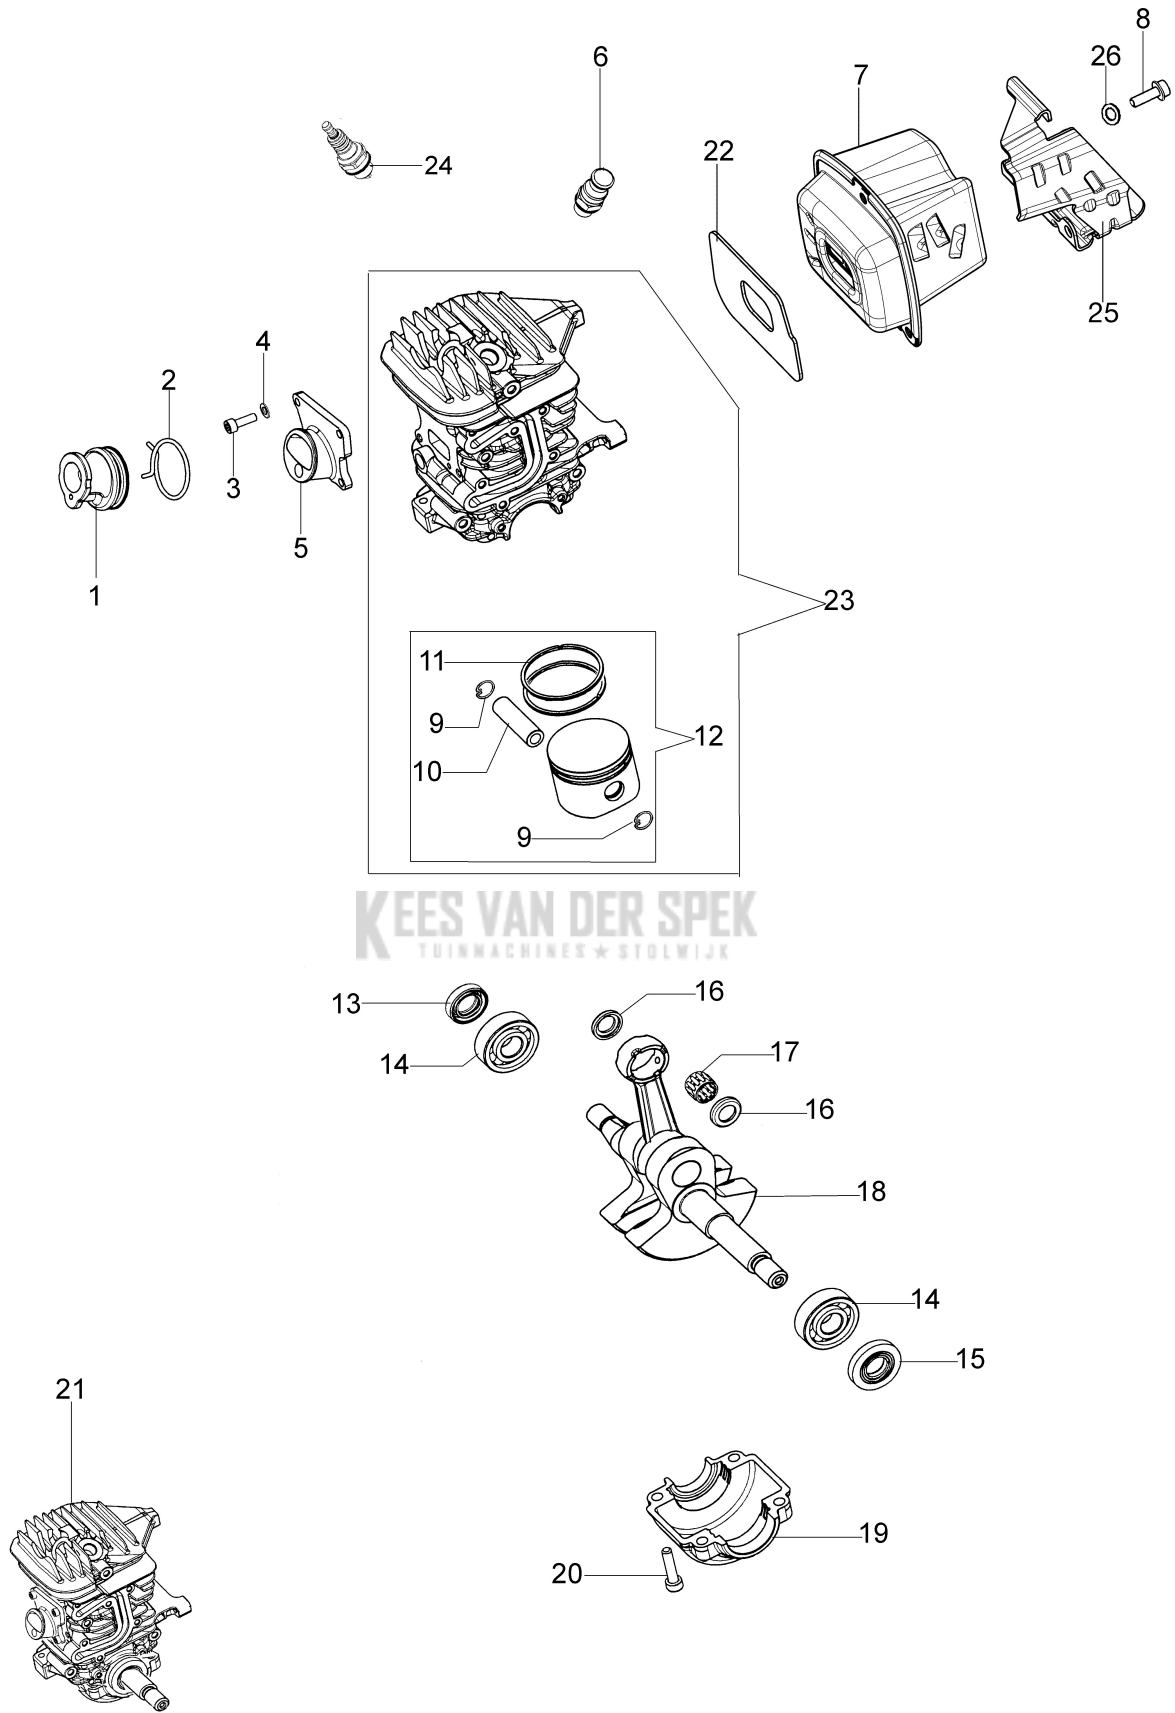

KEES VAN DER SPEK
TUINMACHINES ★ STOLWIJK

Illustratie Engine

Ref.Nu	Qty	Part number	Description	Validity from	Validity till	Notes	Bulletin
1	1	50050010R	Manifold				
2	1	094600103	Band				
3	4	3891010R	Screw				
4	4	006000315R	Washer				
5	1	50230060R	Flange				
6	1	50230012R	Decompressor				
7	1	50230161R	Muffler				
8	3	3860117R	Screw				
9	2	004900061R	Ring				
10	1	50230011R	Piston pin				
11	2	50070128R	Piston ring Ø42				
12	1	50232010	Piston assy Ø42				
13	1	50272004R	Seal ring				
14	2	094000006R	Bearing				
15	1	3050024AR	Seal ring				
16	2	50110043AR	Spacer				
17	1	50110044R	Bearing				
18	1	50230082R	Crankshaft				
19	1	50050016AR	Cover				
20	4	3801047	Screw				
21	1	50232020R	Short block				
22	1	50230158R	Gasket				
23	1	50232023	Complete cylinder Ø42				
24	1	3055120	Spark plug				
25	1	50230159R	Guard				
26	3	094600054	Washer				

KEES VAN DER SPEK
TUINMACHINES ★ STOLWIJK

KEES VAN DER SPEK
TUINMACHINES * STOLWIJK

Illustratie Starter assy

Ref.Nu	Qty	Part number	Description	Validity from	Validity till	Notes	Bulletin
1	1	50230026R	Starter assy				
2	1	50170017R	Starter handle				
3	1	50070123R	Starter rope				
4	1	005000361	Washer				
5	1	3833080R	Washer				
6	1	50050073R	Spring				
7	1	004000142R	Nut				
8	1	50230045R	Pulley				
9	1	50160024	Screw				
10	4	3960115R	Screw				
11	2	3960075R	Screw				
12	2	006000315R	Washer				
13	2	3916004R	Washer				
14	1	50170144CR	Ignition coil				
15	1	50170090R	Cable				
16	1	50072029	Pawl				
17	1	50170015R	Flywheel				
18	1	50050127	Spring				
19	1	50050126	Spark plug cap				
20	1	006000829	Washer				
21	1	50230176	Labels kit				
22	1	2304017	Wrench 13x16				