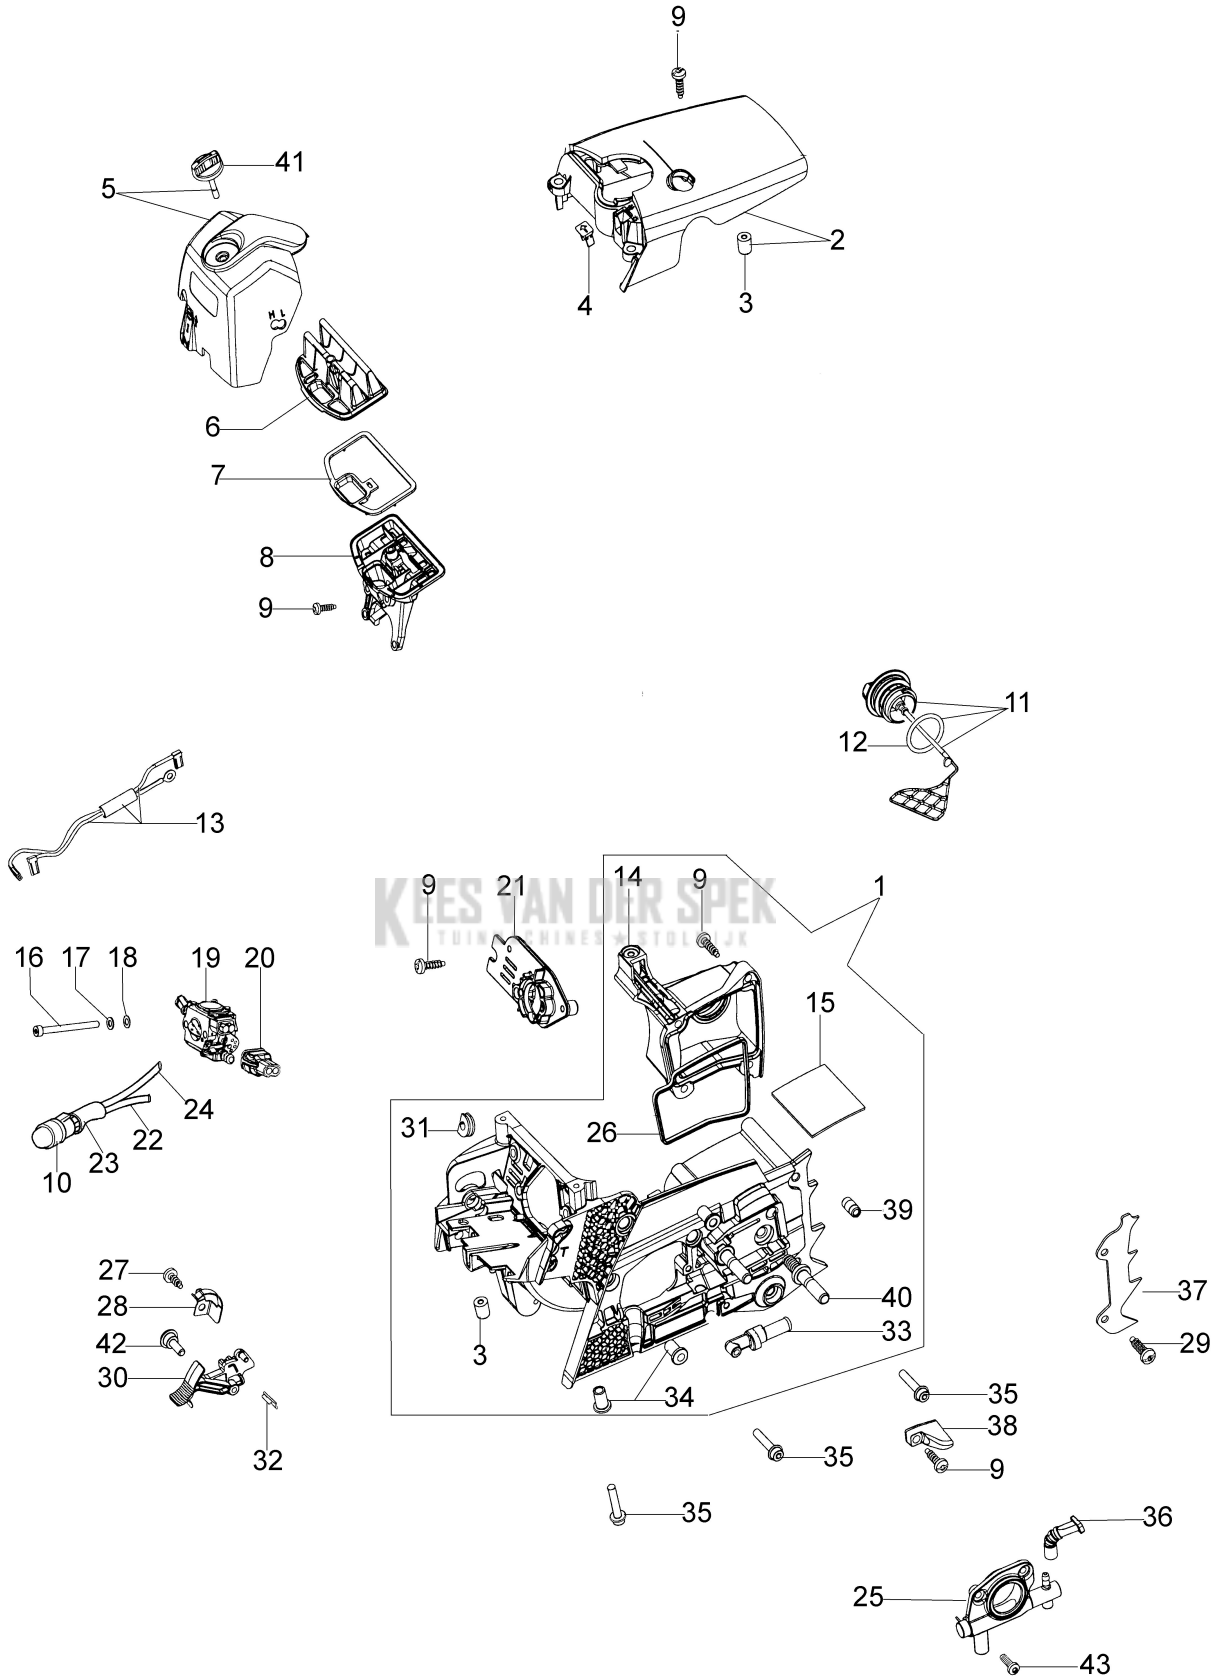

Illustratie Crankcase assy

Ref.Nu	Qty	Part number	Description	Validity from	Validity till	Notes	Bulletin
1	1	50232017AR	Crankcase				
2	1	50232007R	Cover				
3	2	50070126R	Spacer				
4	1	50170032R	Deflector				
5	1	50232009	Air filter cover				
6	1	50230036R	Air filter				
7	1	50230038R	Gasket				
8	1	50230068R	Filter support				
9	8	3960115R	Screw				
10	1	2318817R	Air purge				
11	1	50052005R	Tank cap				
12	1	3049047R	O-ring				
13	1	50170090R	Cable				
14	1	50230030R	Cover				
15	1	50170033R	Guard				
16	2	3891066R	Screw				
17	2	3916005R	Washer				
18	2	3833073R	Washer				
19	1	2318755DR	Carburetor WT-780F				
20	1	50170150R	Screw guide				
21	1	50230061AR	Support				
22	1	50170321R	Tube				
23	1	50170121R	Sheath				
24	1	50170224R	Tube				
25	1	50170051BR	Oil pump				
26	1	50210004R	Gasket				
27	1	3960070AR	Screw				
28	1	50170061R	Spring				
29	2	3960099R	Screw				
30	1	50170060AR	Lever				
31	1	005000347AR	Grommet				
32	1	50170062R	Plate				
33	1	50170149R	Oil filter				
34	5	50050067	Spacer				
35	5	3860099R	Screw				
36	1	50050049R	Tube				
37	1	50230145R	Spike				
38	1	094600369R	Guard				
39	1	097000229R	Breather valve				
40	2	50050052R	Stud				
41	1	50210034R	Knob				
42	1	50160024	Screw				
43	2	3960074	Screw				

KEES VAN DER SPEK
TUINMACHINES ★ STOLWIJK