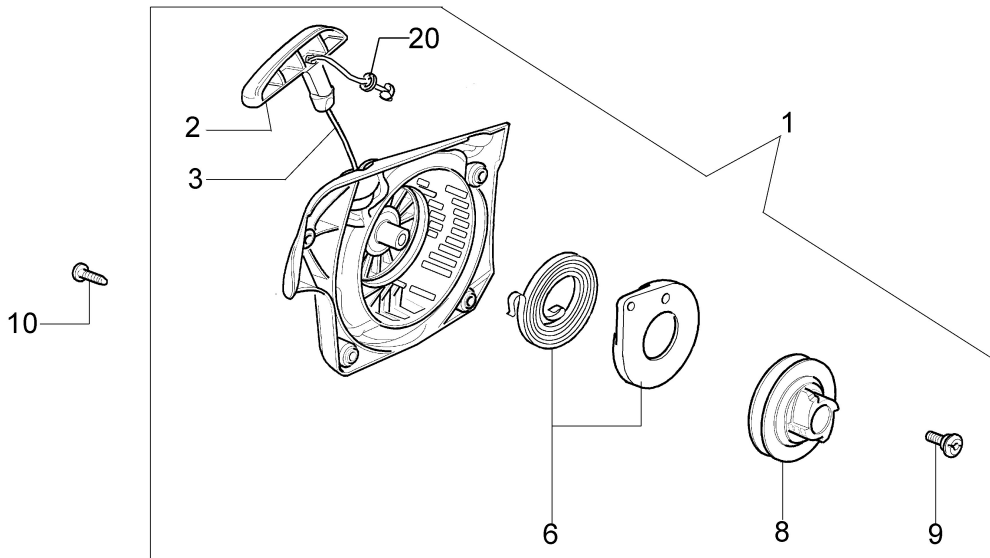

KEES VAN DER SPEK
TUINMACHINES ★ STOLWIJK

Illustratie Engine

Ref.Nu	Qty	Part number	Description	Validity from	Validity till	Notes	Bulletin
1	1	50050010R	Manifold				
2	1	094600103	Band				
3	4	3891010R	Screw				
4	4	006000315R	Washer				
5	1	50230060R	Flange				
6	1	50230012R	Decompressor				
7	1	50230161R	Muffler				
8	3	3860117R	Screw				
9	2	004900061R	Ring				
10	1	50230011R	Piston pin				
11	2	50070128R	Piston ring Ø42				
12	1	50232010	Piston assy Ø42				
13	1	50272004R	Seal ring				
14	2	094000006R	Bearing				
15	1	3050024AR	Seal ring				
16	2	50110043AR	Spacer				
17	1	50110044R	Bearing				
18	1	50230082R	Crankshaft				
19	1	50050016AR	Cover				
20	4	3801047	Screw				
21	1	50232020R	Short block				
22	1	50230158R	Gasket				
23	1	50232023	Complete cylinder Ø42				
24	1	3055120	Spark plug				
25	1	50230159R	Guard				
26	3	094600054	Washer				

KEES VAN DER SPEK
TUINMACHINES ★ STOLWIJK

KEES VAN DER SPEK
TUINMACHINES * STOLWIJK

Illustratie Starter assy

Ref.Nu	Qty	Part number	Description	Validity from	Validity till	Notes	Bulletin
1	1	50230026R	Starter assy				
2	1	50170017R	Starter handle				
3	1	50070123R	Starter rope				
4	1	005000361	Washer				
5	1	3833080R	Washer				
6	1	50050073R	Spring				
7	1	004000142R	Nut				
8	1	50230045R	Pulley				
9	1	50160024	Screw				
10	4	3960115R	Screw				
11	2	3960075R	Screw				
12	2	006000315R	Washer				
13	2	3916004R	Washer				
14	1	50170144CR	Ignition coil				
15	1	50170090R	Cable				
16	1	50072029	Pawl				
17	1	50170015R	Flywheel				
18	1	50050127	Spring				
19	1	50050126	Spark plug cap				
20	1	006000829	Washer				
21	1	50230176	Labels kit				
22	1	2304017	Wrench 13x16				