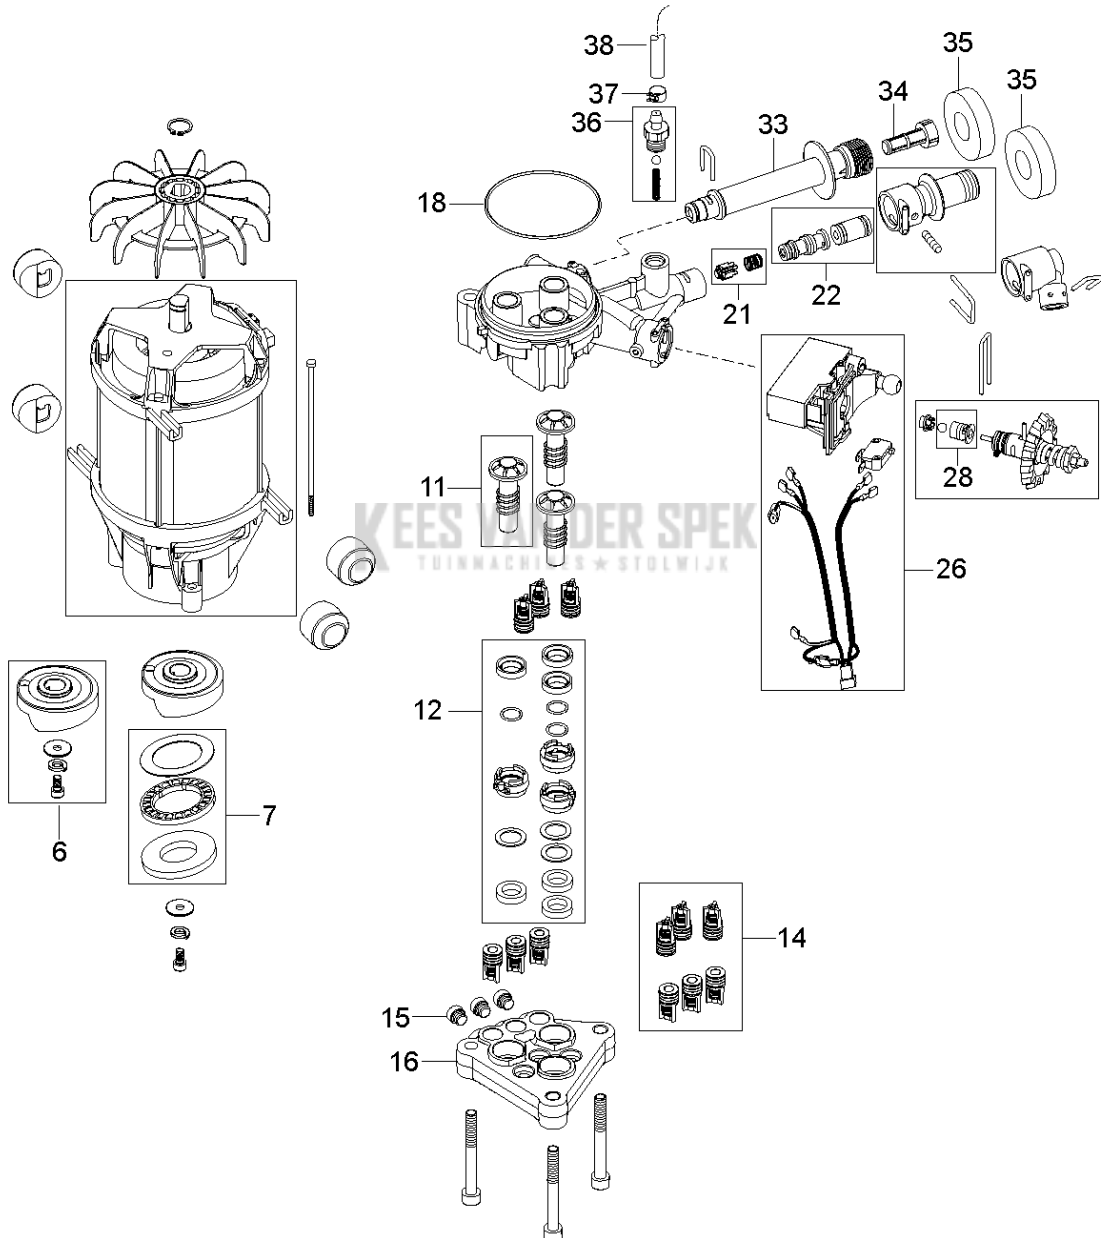

## HOSE REEL

PW 460, 2017-10

Ref	Part No	Description	Remark	QTY KIT
2	593 09 57-01	HANDLE	HANDLE OF HOSE REEL PRO	1
9	592 61 76-70	O-RING	O-RING 14.3X2.4 NITRIL 70 SH	1
11	592 80 75-01	ADAPTER	ADAPTOR SYSTEM ALTO	1
12	592 61 76-13	HOSE CONNECTOR	CONNECTION HOSE SP	1
13	592 61 76-71	O-RING	O-RING 5.28X1.78 NITRIL 90 SH	1

OVERVIEW FRONT  
PW 460

2017.03.22  
2017.08.02

Ref	Part No	Description	Remark	QTY KIT
2	592 61 76-89	QUICK COUPLING	QUICK COUPLING MALE W. INTERNAL THREAD	1
8	592 61 77-08	KNOB	TURNING KNOB DARK GREY	1
10	592 61 77-09	KNOB	TURNING KNOB D6X5 DARK GREY	1
11	592 61 76-68	O-RING	O-RING 10.2X2.5 NBR 70	1
13	592 61 76-65	SWITCH	ON/OFF SWITCH K2-12- 2115C SP	1
15	592 61 76-23	VALVE	DOSING VALVE ANGLED SP	1
16	592 61 76-41	HOSE	HOSE CLIP R12	1
17	592 61 76-39	HOSE	HOSE 6X3	1
21	592 61 76-11	CAPACITOR	CAPACITOR 50UF 450V DI. SP	1

MOTOR PUMP UNIT  
PW 460

2017.08.03  
2017.08.03

Ref	Part No	Description	Remark	QTY KIT
6	593 13 09-01	DISC	WOBBLE DISC 10 DEGREE SP (EU)	1
6	592 61 77-17	DISC	WOBBLE DISC 8.4 DEGREE SP (AU)	1
7	592 61 76-04	BEARING	BEARING REPAIR KIT	1
11	592 61 76-80	PISTON	PISTON.CERAMIC REP.KIT	3
12	592 61 76-90	SEAL KIT	REP SEALING SYS CERAMIC SP	1
14	592 61 77-12	SERVICE KIT	VALVE SYSTEM REPAIR KIT	1
15	592 61 76-81	PLUG	PLUG WITH O-RING	3
16	592 61 76-20	CYLINDER HEAD	CYLINDERHEAD	1
18	592 61 76-66	O-RING	O-RING 80X2 NITRIL 70 SHORE	1
21	592 61 76-64	NON RETURN VALVE	NON RETURN VALVE SP	1
22	592 61 76-50	INJECTOR	INJECTOR 1.64MM SP	1
26	592 61 76-60	MICRO SWITCH	MICRO SWITCH BOX SYSTEM SP	1
28	592 61 76-25	SERVICE KIT	EASY START SP	1
33	592 61 77-16	INLET	WATER INLET SP	1
34	592 61 76-51	FILTER	INLET FILTER MESH SP	1
35	592 61 76-27	SEAL	FOAM SEAL FOR OUTLET & INLET	2
36	592 61 76-46	HOSE	HOSE TAIL	1
37	592 61 76-41	HOSE	HOSE CLIP R12	1
38	592 61 76-39	HOSE	HOSE diam. 6X3	1