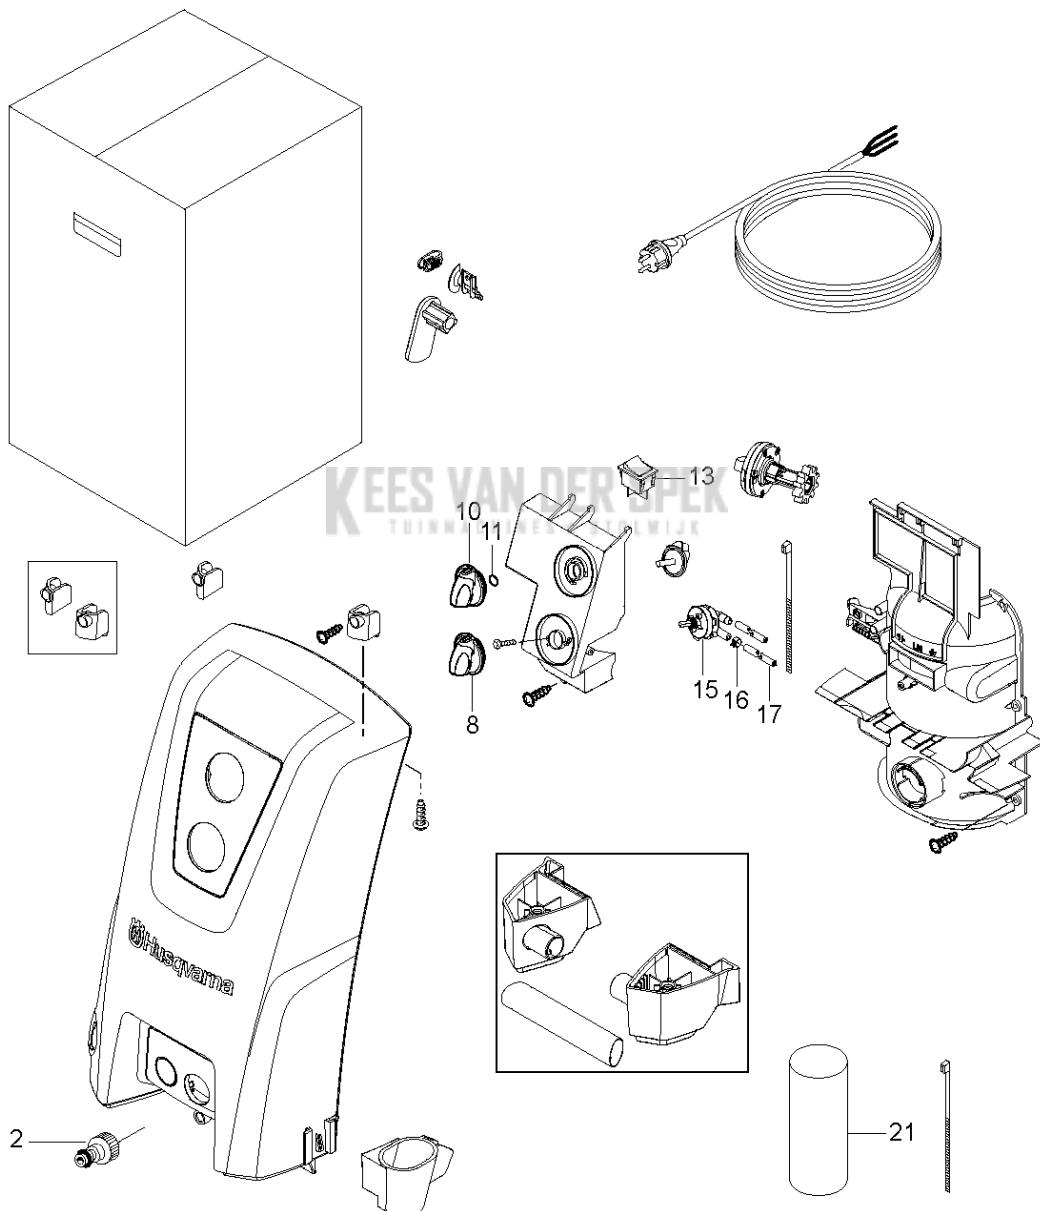

## ACCESSORIES

PW 460, 2017-10

Ref	Part No	Description	Remark	QTY KIT
1	592 61 76-36	GUN	G5 GUN DARK GREY	1
5	592 61 76-87	TUBE	PRESSURE TUBE W. O-RING	1
6	740 48 11-02	O-RING	O-RING diam. 10.82X1.78	1
10	592 61 76-37	TUBE	G5 NOZZLE TUBE	1
11	740 43 07-00	O-RING	O-RING 9.3X2.4 NITRIL 90 SH	1
12	592 61 76-34	TUBE	G4 NOZZLE TUBE 55MM DARK GREY	1
14	592 61 76-57	NOZZLE	LOW PRESSURE NOZZLE W.O-RINGS	1
15	592 61 76-73	O-RING	O-RING 9.0X2.6 SH90 NBR	1
16	592 61 76-01	HOSE	15M SUPERFLEX HOSE	1
17	592 61 76-69	O-RING	O-RING 10X2 ULTRATHIN 2	2
18	740 42 03-00	O-RING	O-RING 5.1X1.6 VITON SH 90	1
20	592 61 77-07	NOZZLE	TORNADO PR	1
21	592 61 76-82	NOZZLE	POWER SPEED	1

HOSE REEL  
PW 460

2015.02.11  
2017.08.02

## HOSE REEL

PW 460, 2017-10

Ref	Part No	Description	Remark	QTY KIT
2	593 09 57-01	HANDLE	HANDLE OF HOSE REEL PRO	1
9	592 61 76-70	O-RING	O-RING 14.3X2.4 NITRIL 70 SH	1
11	592 80 75-01	ADAPTER	ADAPTOR SYSTEM ALTO	1
12	592 61 76-13	HOSE CONNECTOR	CONNECTION HOSE SP	1
13	592 61 76-71	O-RING	O-RING 5.28X1.78 NITRIL 90 SH	1

OVERVIEW FRONT  
PW 460

2017.03.22  
2017.08.02

Ref	Part No	Description	Remark	QTY KIT
2	592 61 76-89	QUICK COUPLING	QUICK COUPLING MALE W. INTERNAL THREAD	1
8	592 61 77-08	KNOB	TURNING KNOB DARK GREY	1
10	592 61 77-09	KNOB	TURNING KNOB D6X5 DARK GREY	1
11	592 61 76-68	O-RING	O-RING 10.2X2.5 NBR 70	1
13	592 61 76-65	SWITCH	ON/OFF SWITCH K2-12- 2115C SP	1
15	592 61 76-23	VALVE	DOSING VALVE ANGLED SP	1
16	592 61 76-41	HOSE	HOSE CLIP R12	1
17	592 61 76-39	HOSE	HOSE 6X3	1
21	592 61 76-11	CAPACITOR	CAPACITOR 50UF 450V DI. SP	1