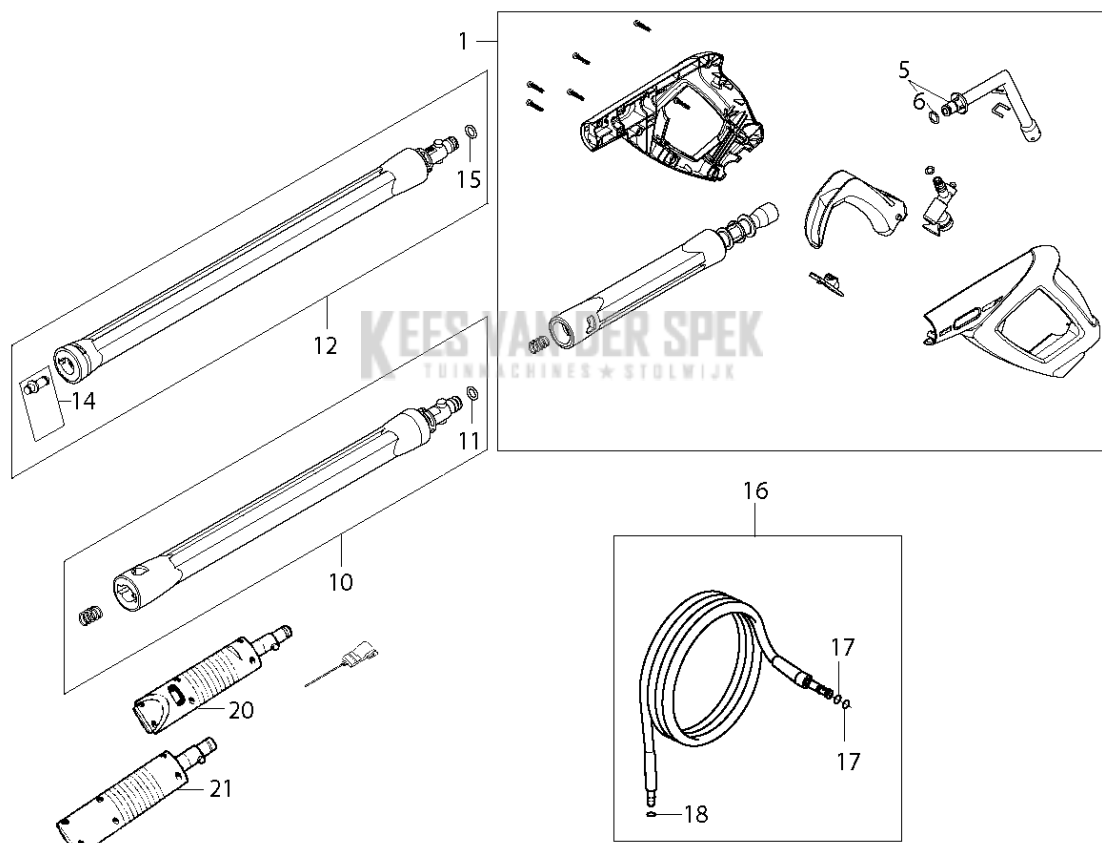

## ACCESSORIES

PW 460, 2017-10

Ref	Part No	Description	Remark	QTY KIT
1	592 61 76-36	GUN	G5 GUN DARK GREY	1
5	592 61 76-87	TUBE	PRESSURE TUBE W. O-RING	1
6	740 48 11-02	O-RING	O-RING diam. 10.82X1.78	1
10	592 61 76-37	TUBE	G5 NOZZLE TUBE	1
11	740 43 07-00	O-RING	O-RING 9.3X2.4 NITRIL 90 SH	1
12	592 61 76-34	TUBE	G4 NOZZLE TUBE 55MM DARK GREY	1
14	592 61 76-57	NOZZLE	LOW PRESSURE NOZZLE W.O-RINGS	1
15	592 61 76-73	O-RING	O-RING 9.0X2.6 SH90 NBR	1
16	592 61 76-01	HOSE	15M SUPERFLEX HOSE	1
17	592 61 76-69	O-RING	O-RING 10X2 ULTRATHIN 2	2
18	740 42 03-00	O-RING	O-RING 5.1X1.6 VITON SH 90	1
20	592 61 77-07	NOZZLE	TORNADO PR	1
21	592 61 76-82	NOZZLE	POWER SPEED	1

HOSE REEL  
PW 460

2015.02.11  
2017.08.02

## HOSE REEL

PW 460, 2017-10

Ref	Part No	Description	Remark	QTY KIT
2	593 09 57-01	HANDLE	HANDLE OF HOSE REEL PRO	1
9	592 61 76-70	O-RING	O-RING 14.3X2.4 NITRIL 70 SH	1
11	592 80 75-01	ADAPTER	ADAPTOR SYSTEM ALTO	1
12	592 61 76-13	HOSE CONNECTOR	CONNECTION HOSE SP	1
13	592 61 76-71	O-RING	O-RING 5.28X1.78 NITRIL 90 SH	1

OVERVIEW FRONT  
PW 460

2017.03.22  
2017.08.02

Ref	Part No	Description	Remark	QTY KIT
2	592 61 76-89	QUICK COUPLING	QUICK COUPLING MALE W. INTERNAL THREAD	1
8	592 61 77-08	KNOB	TURNING KNOB DARK GREY	1
10	592 61 77-09	KNOB	TURNING KNOB D6X5 DARK GREY	1
11	592 61 76-68	O-RING	O-RING 10.2X2.5 NBR 70	1
13	592 61 76-65	SWITCH	ON/OFF SWITCH K2-12- 2115C SP	1
15	592 61 76-23	VALVE	DOSING VALVE ANGLED SP	1
16	592 61 76-41	HOSE	HOSE CLIP R12	1
17	592 61 76-39	HOSE	HOSE 6X3	1
21	592 61 76-11	CAPACITOR	CAPACITOR 50UF 450V DI. SP	1