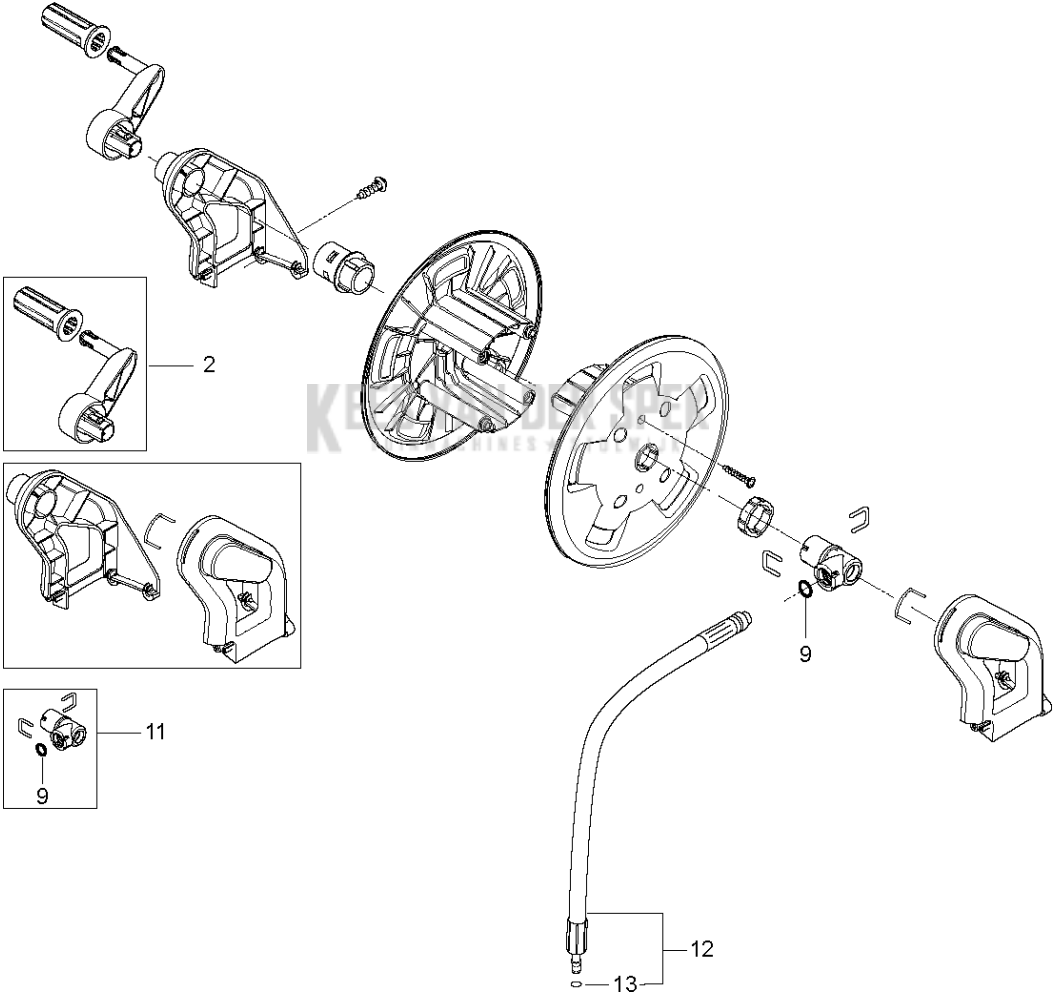

## ACCESSORIES

PW 460, 2017-10

Ref	Part No	Description	Remark	QTY KIT
1	592 61 76-36	GUN	G5 GUN DARK GREY	1
5	592 61 76-87	TUBE	PRESSURE TUBE W. O-RING	1
6	740 48 11-02	O-RING	O-RING diam. 10.82X1.78	1
10	592 61 76-37	TUBE	G5 NOZZLE TUBE	1
11	740 43 07-00	O-RING	O-RING 9.3X2.4 NITRIL 90 SH	1
12	592 61 76-34	TUBE	G4 NOZZLE TUBE 55MM DARK GREY	1
14	592 61 76-57	NOZZLE	LOW PRESSURE NOZZLE W.O-RINGS	1
15	592 61 76-73	O-RING	O-RING 9.0X2.6 SH90 NBR	1
16	592 61 76-01	HOSE	15M SUPERFLEX HOSE	1
17	592 61 76-69	O-RING	O-RING 10X2 ULTRATHIN 2	2
18	740 42 03-00	O-RING	O-RING 5.1X1.6 VITON SH 90	1
20	592 61 77-07	NOZZLE	TORNADO PR	1
21	592 61 76-82	NOZZLE	POWER SPEED	1

## HOSE REEL

PW 460, 2017-10

Ref	Part No	Description	Remark	QTY KIT
2	593 09 57-01	HANDLE	HANDLE OF HOSE REEL PRO	1
9	592 61 76-70	O-RING	O-RING 14.3X2.4 NITRIL 70 SH	1
11	592 80 75-01	ADAPTER	ADAPTOR SYSTEM ALTO	1
12	592 61 76-13	HOSE CONNECTOR	CONNECTION HOSE SP	1
13	592 61 76-71	O-RING	O-RING 5.28X1.78 NITRIL 90 SH	1

MOTOR PUMP UNIT  
PW 460

2017.08.03  
2017.08.03

Ref	Part No	Description	Remark	QTY KIT
6	593 13 09-01	DISC	WOBBLE DISC 10 DEGREE SP (EU)	1
6	592 61 77-17	DISC	WOBBLE DISC 8.4 DEGREE SP (AU)	1
7	592 61 76-04	BEARING	BEARING REPAIR KIT	1
11	592 61 76-80	PISTON	PISTON.CERAMIC REP.KIT	3
12	592 61 76-90	SEAL KIT	REP SEALING SYS CERAMIC SP	1
14	592 61 77-12	SERVICE KIT	VALVE SYSTEM REPAIR KIT	1
15	592 61 76-81	PLUG	PLUG WITH O-RING	3
16	592 61 76-20	CYLINDER HEAD	CYLINDERHEAD	1
18	592 61 76-66	O-RING	O-RING 80X2 NITRIL 70 SHORE	1
21	592 61 76-64	NON RETURN VALVE	NON RETURN VALVE SP	1
22	592 61 76-50	INJECTOR	INJECTOR 1.64MM SP	1
26	592 61 76-60	MICRO SWITCH	MICRO SWITCH BOX SYSTEM SP	1
28	592 61 76-25	SERVICE KIT	EASY START SP	1
33	592 61 77-16	INLET	WATER INLET SP	1
34	592 61 76-51	FILTER	INLET FILTER MESH SP	1
35	592 61 76-27	SEAL	FOAM SEAL FOR OUTLET & INLET	2
36	592 61 76-46	HOSE	HOSE TAIL	1
37	592 61 76-41	HOSE	HOSE CLIP R12	1
38	592 61 76-39	HOSE	HOSE diam. 6X3	1