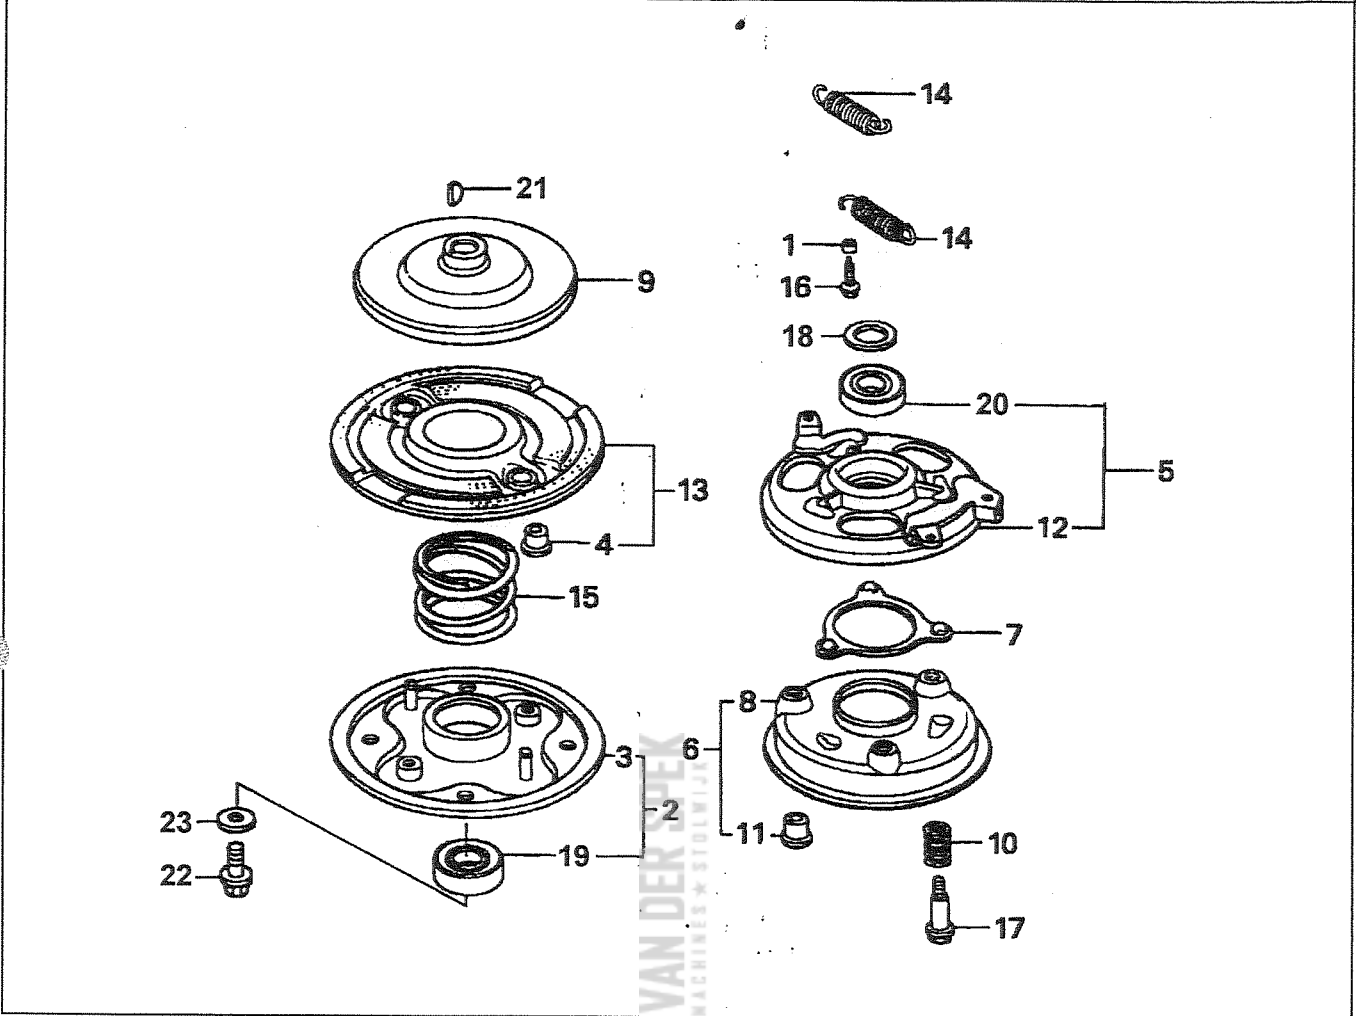

BRAKE ASS'Y	Date : 01. Dec, 2011	Revision : 02	Page: 1/1
Product code : 71067-106	Model :		

BRAKE ASS'Y

Brand:

P.cd: 71067-106

Date: 1-Dec-2011

Revision: 02

(A): 71067-106

(B):

(C):

Ref.No	Parts.No	Parts.Name	Q'ty			Remarks	Recomm(%) Lot.100
			(A)	(B)	(C)		
	71067-106	BRAKE ASS'Y	1				
1	19512-883-000	COLLAR, FAN	2				
2	72600-VA4-010	HOLDER ASS'Y, BLADE	1				
3	72610-VA4-000	HOLDER COMP., BLADE	1				
4	72613-VA4-000	BUSH, BLADE HOLDER	2				
5	75090-VA4-030	PLATE ASSY., BALL CONTROL	1				
6	75100-VA4-010	BRAKE COMP.	1				
7	75110-VA4-000	RETAINER COMP., BALL	1				
8	75120-VA4-010	DISK, BRAKE	1				
9	75130-VA4-000	DISK, DRIVE	1				
10	75132-VA4-000	SPRING, BRAKE HOLDER	3				
11	75133-VA4-000	BUSH, BRAKE HOLDER	3				
12	75140-VA4-020	PLATE COMP., BALL CONTROL	1				
13	75150-VA3-J01	DISK COMP., DRIVEN	1				
14	75182-VA3-J00	SPRING, CLUTCH RETURN (53.0M)	2				
15	75183-VA3-J00	SPRING, CLUTCH (36.6MM)	1				
16	90014-952-000	BOLT, FLANGE, 6X14(CT200)	4				
17	90021-VA4-000	BOLT, SPECIAL, 6MM	3				
18	90501-952-010	WASHER, THRUST	1				
19	91102-VA4-013	BEARING, RADIAL BALL, 6204	1				
20	91103-VA4-003	BEARING, RADIAL BALL, 60/22	1				
21	94401-16150	KEY, WOODRUFF, 16X15	1				
22	90105-960-003	BOLT, HEX., 10X25	1				
23	90409-952-000	WASHER, 10MM	1				