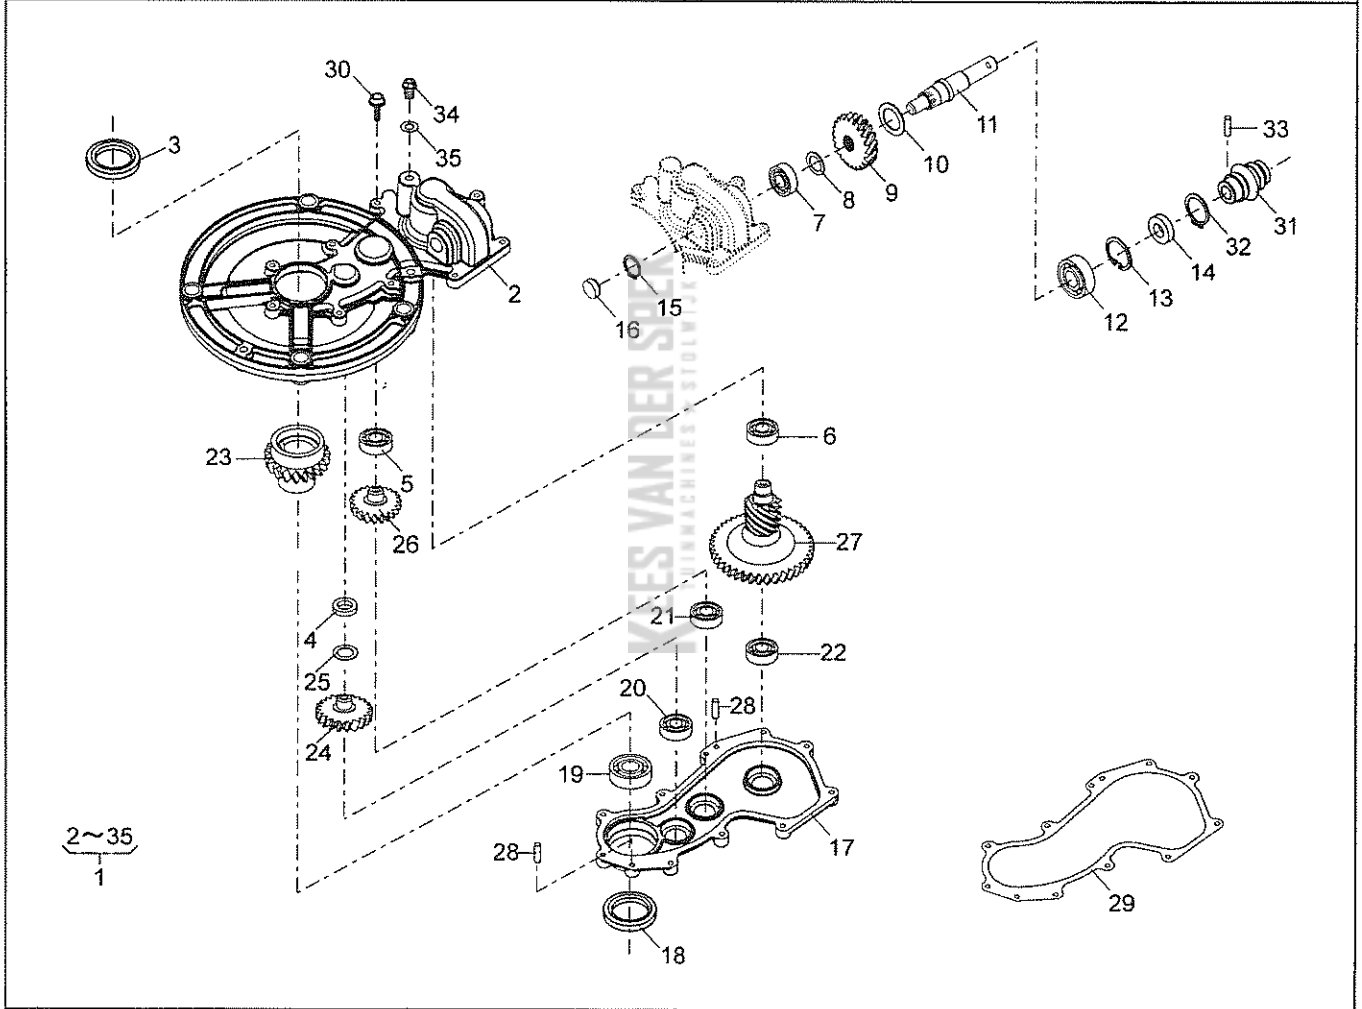

GEAR CASE ASS'Y	Date : 08. Aug, 2010	Revision : 00	Page: 1/1
Product code : 71008-425	Model :		

Gear case ass'y

Brand:

P.cd: 71008-425

Date: 6-Aug-2010

Revision: 00

(A):

(B):

(C):

Ref.No	Parts.No	Parts.Name	Q'ty			Remarks	Recomm(%) Lot.100
			(A)	(B)	(C)		
1	71008-425	GEAR CASE ASS'Y	1				
2	51001-321	GEAR CASE	1				
3	61002-206	OIL SEAL	1				
4	76007-209	BUSH	1				
5	913B6001	BEARING (6001)	1				
6	913B6001	BEARING (6001)	1				
7	913B6000	BEARING (6000)	1				
8	61024-223	SPACER	1				
9	78004-321	GEAR	1				
10	61024-224	SPACER	1				
11	64001-198	SPLINE SHAFT	1				
12	913B6001	BEARING (6001)	1				
13	811V2800	C-SNAP RING	1				
14	61002-204	OIL SEAL	1				
15	812V1000	C-SNAP RING	1				
16	91033-108	BLIND COVER	1				
17	51001-322	GEAR CASE	1				
18	61002-205	OIL SEAL	1				
19	913B6906	BEARING (6906)	1				
20	913B6001	BEARING (6001)	1				
21	913B6001	BEARING (6001)	1				
22	913B6001	BEARING (6001)	1				
23	78004-328	GEAR	1				
24	78004-319	GEAR	1				
25	68036-291	WASHER	1				
26	78004-320	GEAR	1				
27	78012-164	GEAR C.P.	1				
28	713B0616	PARALLEL PIN	2				
29	61019-238	PACKING	1				
30	423U0620	SOCKET SCREW FLANGE	10				
31	91097-101	UNIVERSAL JOINT	1				
32	812V2000	C-SNAP RING	1				
33	717B0418	PARALLEL PIN	1				
34	31057-262	HEXAGON BOLT	1				
35	214B0800	O-RING (S8)	1				