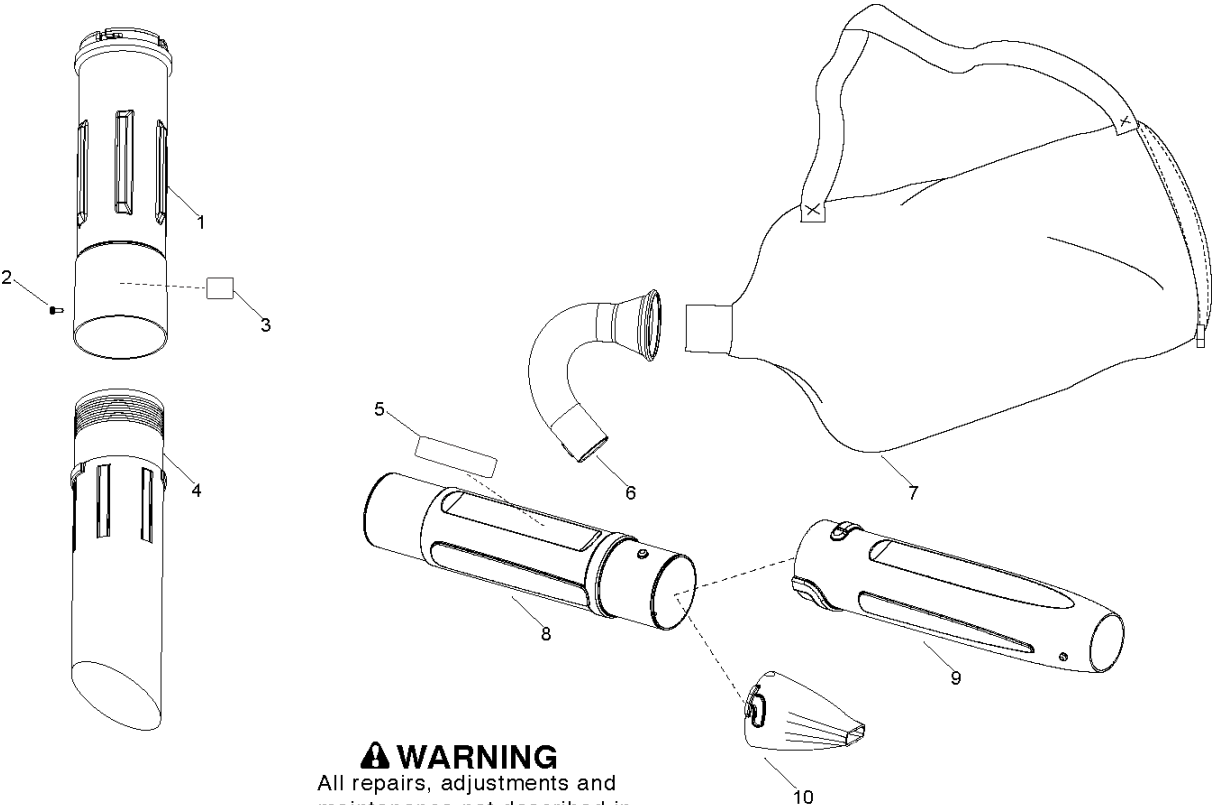

SPARE PARTS LIST

BLOWERS

GBV325, 967167101, 2017-04

⚠ WARNING
All repairs, adjustments and maintenance not described in the Operator's Manual must be performed by Qualified Service Personnel.

Referentie	Onderdeel nr	Omschrijving	Opmerking	Aant KIT al
1	545 09 94-01	TUBE VAC UPPER BLACK	Tube - Upper Vac	1
2	545 14 41-01	SCREW	Screw	1
3	530 40 26-33	STICKER	Decal - Screw	1
4	545 14 10-01	PIJP	Tube - Lower Vac	1
5	580 85 51-01	STICKER	Decal - Blower Tube	1
6	575 87 35-01	PIJP	Tube - J	1
7	530 09 55-64	TAS	Assy - Vac Bag	1
8	545 16 78-01	BLOWER TUBE	Tube - Upper Blower w/barrier	1
9	545 10 06-01	TUBE BLOWER LOW RND BLACK	Tube - Lower Blower	1
10	545 15 12-01	NOZZLE BLK HI SPEED ADAPTOR	Nozzle - High Speed	1

Referentie	Onderdeel nr	Omschrijving	Opmerking	Aant KIT al
2	530 01 58-14	SCREW		1
3	588 17 50-01	MOTORDEKSEL		1
4	530 01 58-80	SCREW		1
5	545 13 40-01	SCHERM		1
6	545 09 91-01	SCHERM		1
8	589 50 55-01	SERVICE KIT	STARTER PULLEY	1
9	545 05 49-01	VEER		1
10	581 73 10-01	OPHANGRING		2
11	530 05 48-34	HENDEL		1
12	545 08 18-33	KIT ROPE		1
13	545 08 18-30	KIT SWITCH MOMENTARY		1
15	545 09 90-01	LAGER		1
16	530 62 66-05	MOER		1
18	545 11 38-04	TRIGGER THROTTLE BLACK		1
19	585 19 98-17	SCROLLEN		1
20	530 01 58-14	SCREW		1
22	545 10 08-01	DEUR		1
23	545 11 56-01	SPRING VAC DOOR		1
24	545 00 35-02	SCREW		1
25	530 01 59-40	SCREW		1
27	530 09 23-22	RING		1
28	545 10 99-01	RING		1
29	580 78 09-01	NAAF COMPL.		1
30	576 81 01-01	AFSTANDRING		1
31	530 01 55-15	LOCK NUT		1
32	530 01 51-97	MOER		1
33	530 01 63-86	SCREW		1
34	586 05 31-12	SCROLLEN		1
35	545 10 12-01	HENDEL		1
36	578 94 33-12	BRANDSTOFTANK COMPL.		1
37	577 16 72-01	ASSEMBLY		1
38	530 06 92-47	SLANG		1
39	530 06 92-16	KIT	LINE TANK/PURGE	1
40	578 93 11-02	BENZINEDOP COMPL.		1
41	530 01 64-45	SCREW FUEL TANK RETAINER		1