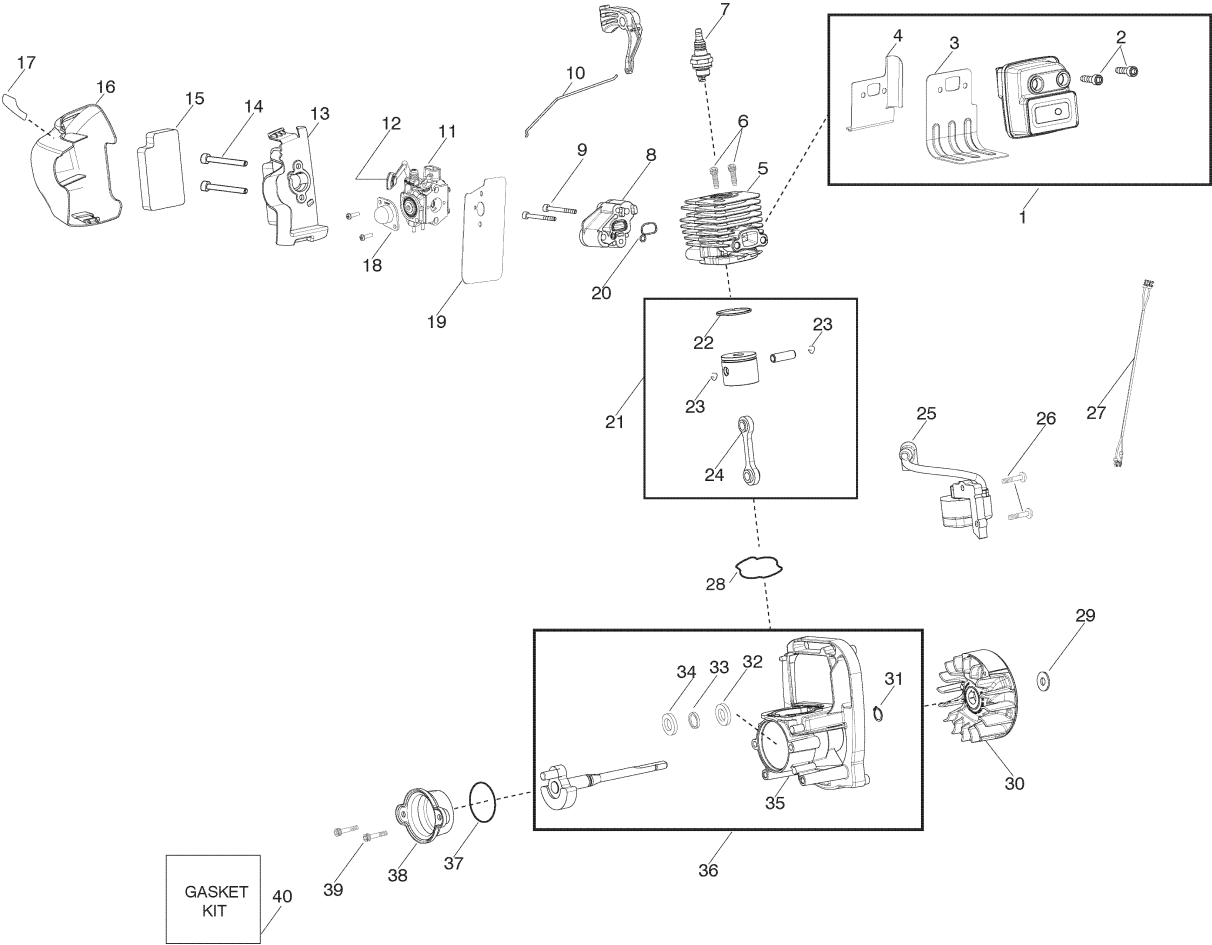

SPARE PARTS LIST

BLOWERS

GBV325, 967167101, 2017-04

⚠ WARNING
All repairs, adjustments and maintenance not described in the Operator's Manual must be performed by Qualified Service Personnel.

Referentie	Onderdeel nr	Omschrijving	Opmerking	Aant KIT al
1	545 09 94-01	TUBE VAC UPPER BLACK	Tube - Upper Vac	1
2	545 14 41-01	SCREW	Screw	1
3	530 40 26-33	STICKER	Decal - Screw	1
4	545 14 10-01	PIJP	Tube - Lower Vac	1
5	580 85 51-01	STICKER	Decal - Blower Tube	1
6	575 87 35-01	PIJP	Tube - J	1
7	530 09 55-64	TAS	Assy - Vac Bag	1
8	545 16 78-01	BLOWER TUBE	Tube - Upper Blower w/barrier	1
9	545 10 06-01	TUBE BLOWER LOW RND BLACK	Tube - Lower Blower	1
10	545 15 12-01	NOZZLE BLK HI SPEED ADAPTOR	Nozzle - High Speed	1

Referentie	Onderdeel nr	Omschrijving	Opmerking	Aant KIT al
2	530 01 58-14	SCREW		1
3	588 17 50-01	MOTORDEKSEL		1
4	530 01 58-80	SCREW		1
5	545 13 40-01	SCHERM		1
6	545 09 91-01	SCHERM		1
8	589 50 55-01	SERVICE KIT	STARTER PULLEY	1
9	545 05 49-01	VEER		1
10	581 73 10-01	OPHANGRING		2
11	530 05 48-34	HENDEL		1
12	545 08 18-33	KIT ROPE		1
13	545 08 18-30	KIT SWITCH MOMENTARY		1
15	545 09 90-01	LAGER		1
16	530 62 66-05	MOER		1
18	545 11 38-04	TRIGGER THROTTLE BLACK		1
19	585 19 98-17	SCROLLEN		1
20	530 01 58-14	SCREW		1
22	545 10 08-01	DEUR		1
23	545 11 56-01	SPRING VAC DOOR		1
24	545 00 35-02	SCREW		1
25	530 01 59-40	SCREW		1
27	530 09 23-22	RING		1
28	545 10 99-01	RING		1
29	580 78 09-01	NAAF COMPL.		1
30	576 81 01-01	AFSTANDRING		1
31	530 01 55-15	LOCK NUT		1
32	530 01 51-97	MOER		1
33	530 01 63-86	SCREW		1
34	586 05 31-12	SCROLLEN		1
35	545 10 12-01	HENDEL		1
36	578 94 33-12	BRANDSTOFTANK COMPL.		1
37	577 16 72-01	ASSEMBLY		1
38	530 06 92-47	SLANG		1
39	530 06 92-16	KIT	LINE TANK/PURGE	1
40	578 93 11-02	BENZINEDOP COMPL.		1
41	530 01 64-45	SCREW FUEL TANK RETAINER		1