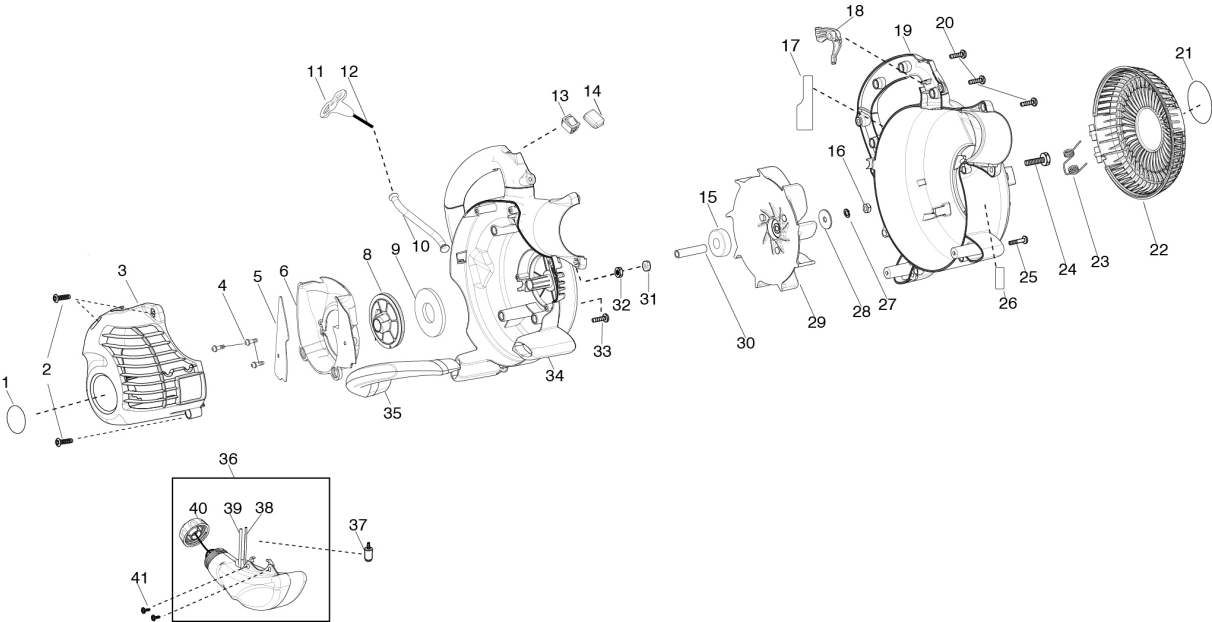

SPARE PARTS LIST

BLOWERS

GBV325, 967167101, 2017-04

⚠ WARNING
All repairs, adjustments and maintenance not described in the Operator's Manual must be performed by Qualified Service Personnel.

Referentie	Onderdeel nr	Omschrijving	Opmerking	Aant KIT al
1	545 09 94-01	TUBE VAC UPPER BLACK	Tube - Upper Vac	1
2	545 14 41-01	SCREW	Screw	1
3	530 40 26-33	STICKER	Decal - Screw	1
4	545 14 10-01	PIJP	Tube - Lower Vac	1
5	580 85 51-01	STICKER	Decal - Blower Tube	1
6	575 87 35-01	PIJP	Tube - J	1
7	530 09 55-64	TAS	Assy - Vac Bag	1
8	545 16 78-01	BLOWER TUBE	Tube - Upper Blower w/barrier	1
9	545 10 06-01	TUBE BLOWER LOW RND BLACK	Tube - Lower Blower	1
10	545 15 12-01	NOZZLE BLK HI SPEED ADAPTOR	Nozzle - High Speed	1

Referentie	Onderdeel nr	Omschrijving	Opmerking	Aant KIT al
2	530 01 58-14	SCREW		1
3	588 17 50-01	MOTORDEKSEL		1
4	530 01 58-80	SCREW		1
5	545 13 40-01	SCHERM		1
6	545 09 91-01	SCHERM		1
8	589 50 55-01	SERVICE KIT	STARTER PULLEY	1
9	545 05 49-01	VEER		1
10	581 73 10-01	OPHANGRING		2
11	530 05 48-34	HENDEL		1
12	545 08 18-33	KIT ROPE		1
13	545 08 18-30	KIT SWITCH MOMENTARY		1
15	545 09 90-01	LAGER		1
16	530 62 66-05	MOER		1
18	545 11 38-04	TRIGGER THROTTLE BLACK		1
19	585 19 98-17	SCROLLEN		1
20	530 01 58-14	SCREW		1
22	545 10 08-01	DEUR		1
23	545 11 56-01	SPRING VAC DOOR		1
24	545 00 35-02	SCREW		1
25	530 01 59-40	SCREW		1
27	530 09 23-22	RING		1
28	545 10 99-01	RING		1
29	580 78 09-01	NAAF COMPL.		1
30	576 81 01-01	AFSTANDRING		1
31	530 01 55-15	LOCK NUT		1
32	530 01 51-97	MOER		1
33	530 01 63-86	SCREW		1
34	586 05 31-12	SCROLLEN		1
35	545 10 12-01	HENDEL		1
36	578 94 33-12	BRANDSTOFTANK COMPL.		1
37	577 16 72-01	ASSEMBLY		1
38	530 06 92-47	SLANG		1
39	530 06 92-16	KIT	LINE TANK/PURGE	1
40	578 93 11-02	BENZINEDOP COMPL.		1
41	530 01 64-45	SCREW FUEL TANK RETAINER		1