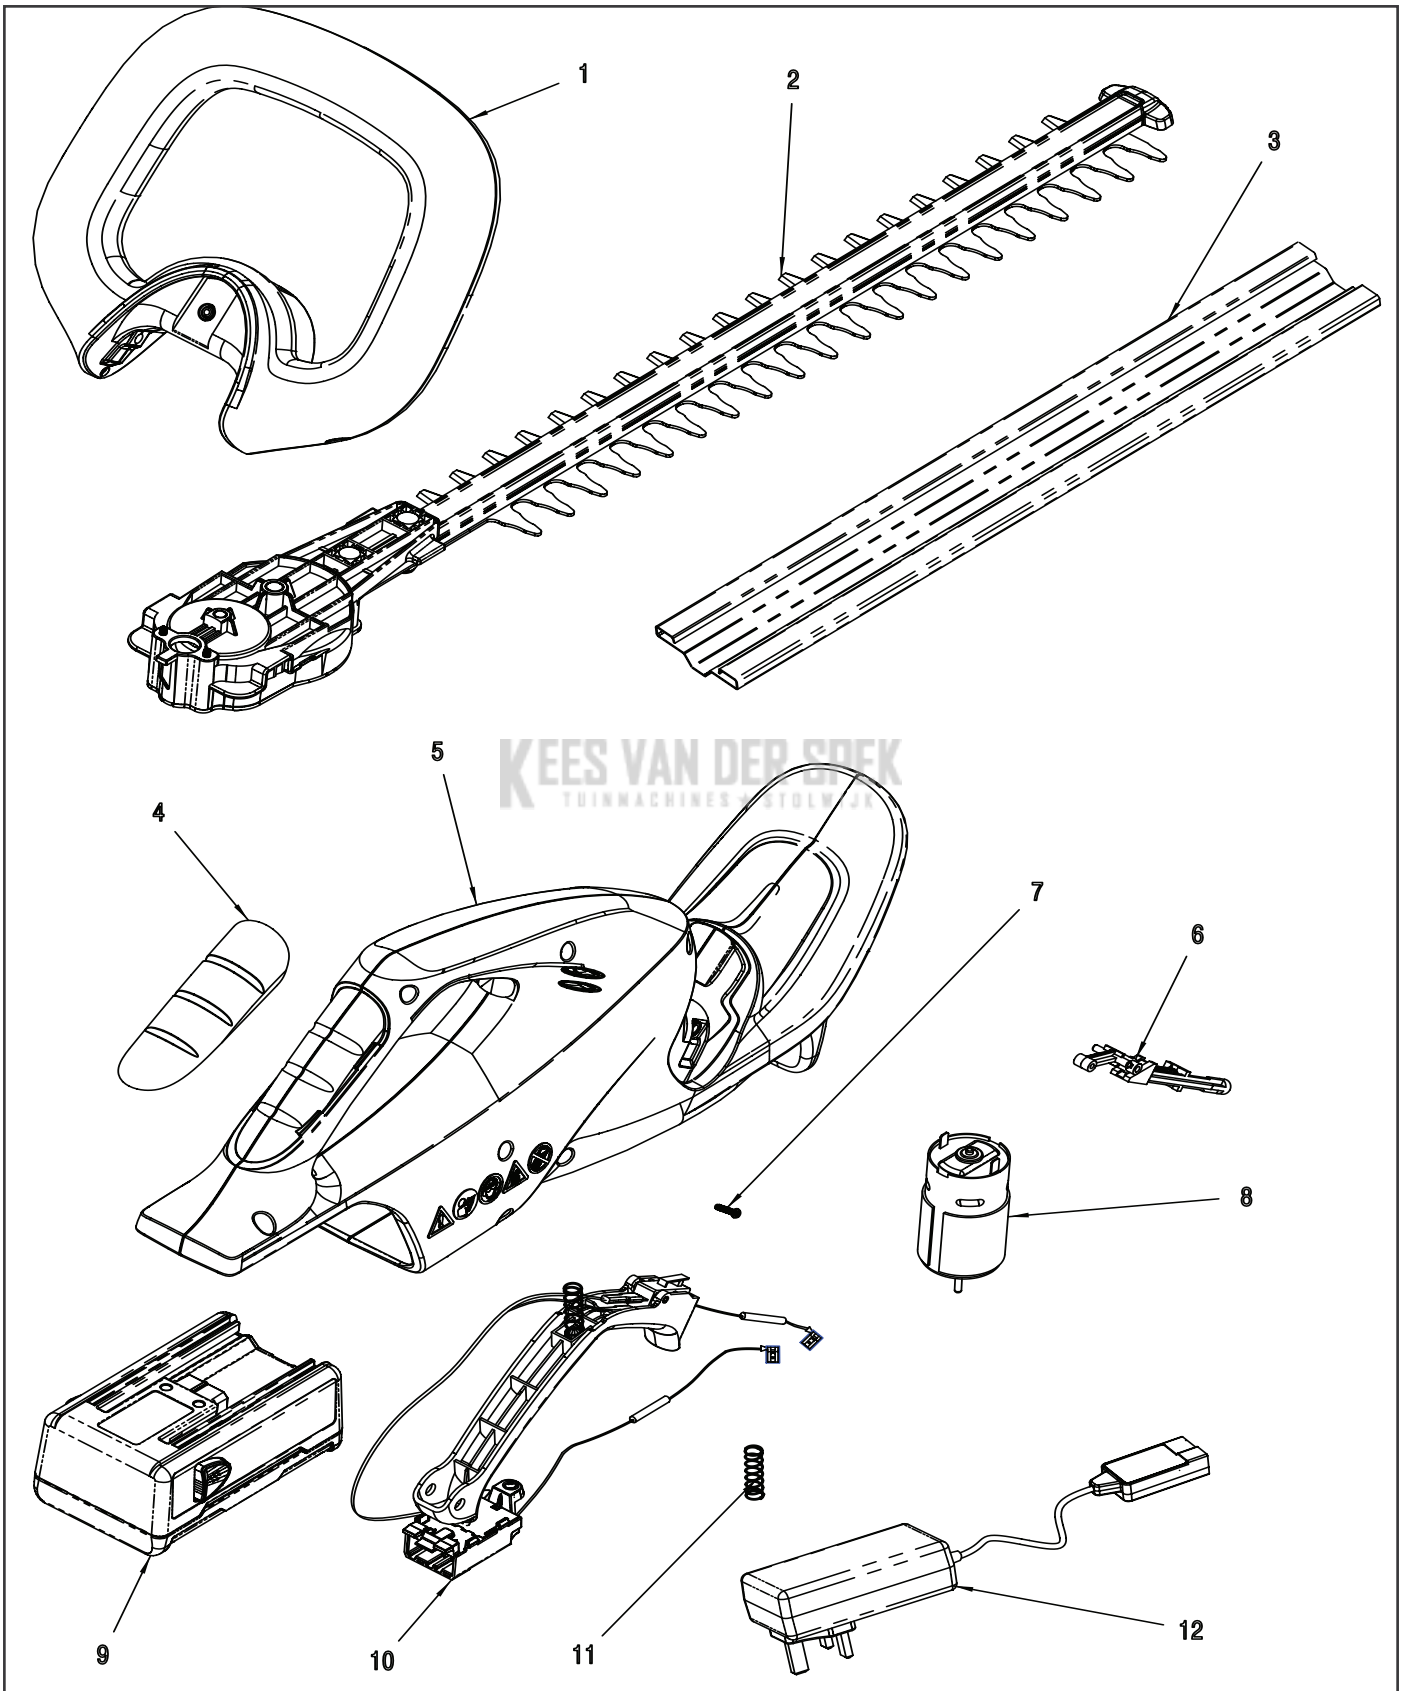

IPL, Flymo, Easicut, Cordless, 420, 9667612-01, 9667612-32, 9667612-62

IPL, Flymo, Easicut, Cordless, 500, 9667613-01, 9667613-32, 9667613-62

Publication Number

AP1509001 replaces AP1506003

IPL, Flymo, Easicut, Cordless, 420, 9667612-01, 9667612-32, 9667612-62

IPL, Flymo, Easicut, Cordless, 500, 9667613-01, 9667613-32, 9667613-62

Publication Number

AP1509001 replaces AP1506003

Item	Part Number	Description	Qty	Note
1	579 03 60-01	Top Handle Assy	1	
2	579 03 68-01	Blade Gear Assy (420mm)	1	420
2	580 45 42-01	Blade Gear Assy (500mm)	1	500
3	510 79 47-00	Blade Sheath (420mm)	1	420
3	510 79 17-00	Blade Sheath (500mm)	1	500
4	580 45 39-01	Grip Pad black	1	
5	579 03 64-01	Clamshells (Pair, without graphics)	1	
6	579 03 66-01	Switch Actuator	1	
7	522 49 08-01	Screw Pk (10)	19	
8	579 03 65-01	Motor	1	420
8	580 45 41-01	Motor	1	500
9	577 50 70-01	Battery Pack 18V	1	420
9	577 50 72-01	Battery Pack 24V	1	500
10	579 03 61-01	Connector Switch Assy	1	
11	579 03 62-01	Spring	1	
12	579 41 10-01	Charger UK 18V	1	420
12	579 41 11-01	Charger UK 24V	1	500
12	578 87 72-02	Charger EU 18V	1	420
12	586 42 56-01	Charger EU 24V	1	500